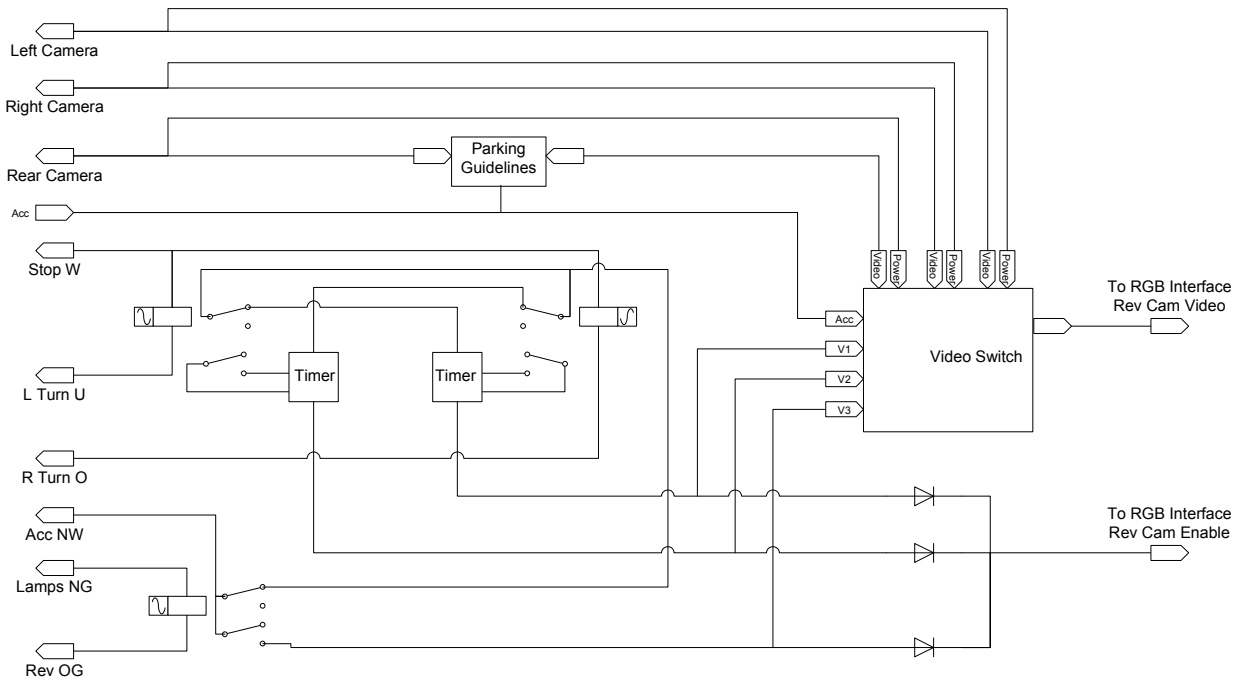

# Camera Interface for side and Rear Cameras

Reverse Camera Overrides Turn Cameras  
 Hazard Disables Turn Cameras  
 Brake On Disables Turn Cameras

Video Switch

<http://car-solutions.com/en/Universal-Car-Camera-Interface.php>

Park Guidelines

<http://www.pioneerelectronics.com/PUSA/Car/Accessories/Rear-View-Cameras/ND-BC20PA>

Timer Module

<http://www.jaycar.com.au/productView.asp?ID=AA0364>

<http://www.kemo-electronic.de/en/Transformer-Dimmer/Switches/Modules/M113A-Time-switch-12-15-V-DC.php>