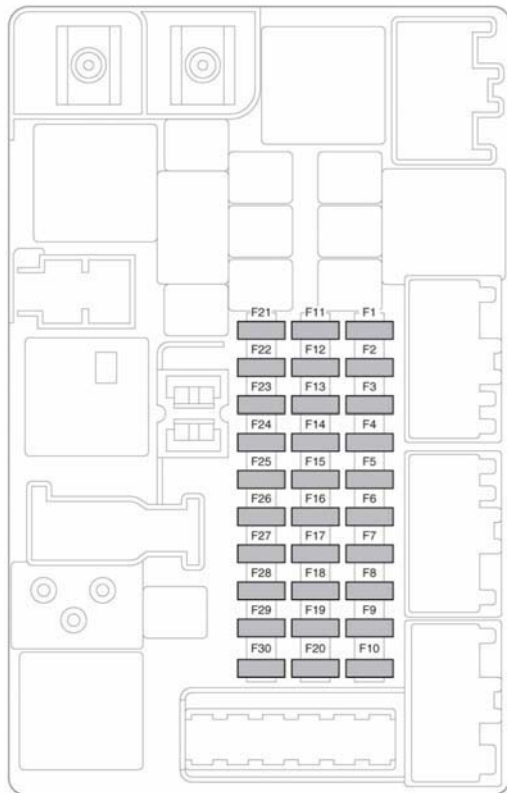

## PASSENGER COM PARTMENT FUSE BOX

Left side A pillar fuse box

E159451

Fuse No	Rating (amps)	Fuse Color	Circuit
F1	30A	Green	Electric Parking Brake (EPB) (left side)
F2	-	-	-
F3	-	-	-
F4	-	-	-
F5	10A	Red	Instrument panel control, Instrument panel fan

Fuse No	Rating (amps)	Fuse Color	Circuit
F6	15A	Blue	Convertible roof (front latch)
F7	-	-	-
F8	5A	Tan	Keyless vehicle module (logic)
F9	15A	Blue	Convertible roof (down lock)
F10	10A	Red	Air conditioning clutch
F11	25A	Clear	Heated front seat
F12	5A	Tan	Seat switch power
F13	10A	Red	Chassis control module (spoiler), Jaguar Drive control switch
F14	-	-	-
F15	25A	Clear	Tailgate
F16	30A	Green	Electric Parking Brake (EPB) (right side)
F17	10A	Red	Adaptive damping control, Chassis control module
F18	-	-	-
F19	30A	Green	Fuel pump
F20	-	-	-
F21	10A	Red	Rear camera, Headlamps, Blind Spot Monitoring (BSM), Park Distance Control, Interior mirror
F22	5A	Tan	Right side headlamp motor
F23	5A	Tan	Left side headlamp motor
F24	5A	Tan	Headlamp leveling
F25	10A	Red	Instrument panel control, Instrument panel fan
F26	5A	Tan	Gateway module
F27	-	-	-
F28	-	-	-
F29	10A	Red	Rear camera, Headlamps, Blind Spot Monitoring (BSM), Park Distance Control, Interior mirror
F30	5A	Tan	Normal mode (or Transport mode)