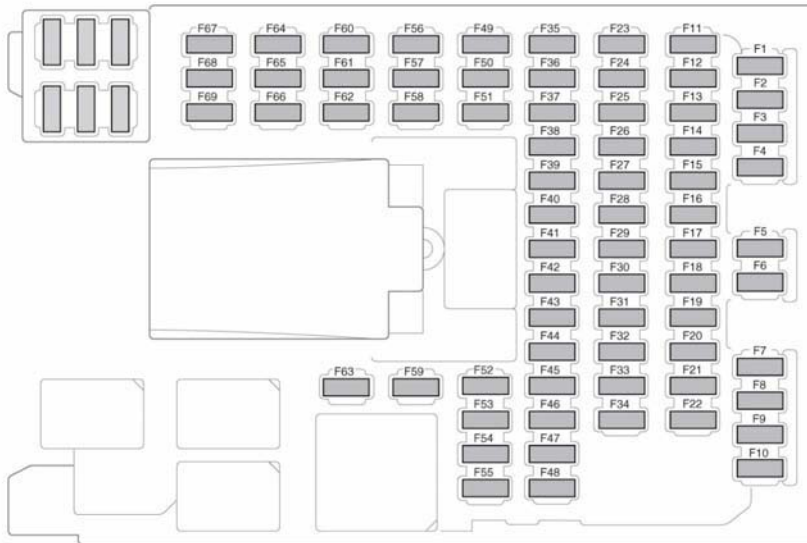

Passengerside foot-well fuse box

E159424

Fuse No	Rating (amps)	Fuse Color	Circuit
F1	5A	Tan	Radio Frequency (RF) receiver, Interbrm otion sensor, Tire pressure monitoring sensor
F2	-	-	-
F3	-	-	-
F4	5A	Tan	CAN gateway module
F5	5A	Tan	Anti-lock Braking System (ABS), Steering angle sensor
F6	-	-	-
F7	-	-	-
F8	30A	Green	Right side seat (power 2)
F9	5A	Tan	Electric Parking Brake (EPB)
F10	5A	Tan	Adaptive damping control
F11	-	-	-