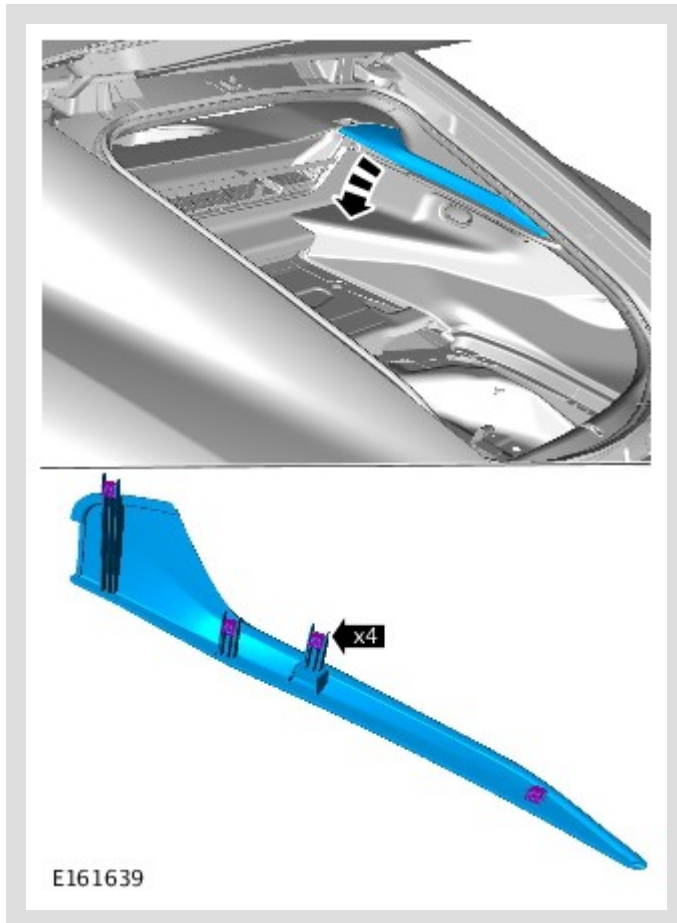

2015.0 F-TYPE (X152), 501-05

INTERIOR TRIM AND ORNAMENTATION

LUGGAGE COMPARTMENT UPPER TRIM PANEL
- COUPE (G1702317)

REMOVAL AND INSTALLATION

76.20.16	LUGGAGE COMPARTMENT UPPER TRIM PANEL - RENEW	COUPE	0.1	USED WITHINS	
----------	---	-------	-----	-----------------	--

REMOVAL

1.

NOTE:

RH illustration shown, LH is similar.

INSTALLATION

1. To install, reverse the removal procedure.