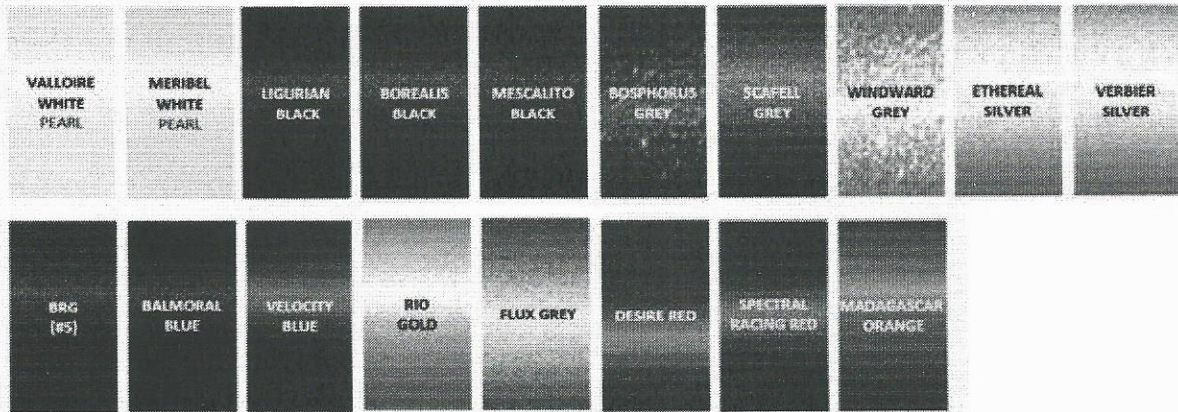

Changes in standard equipment, options or prices can occur. Jaguar reserves the right to change product specifications at any time without incurring any obligations.

4. DESIGN

Wheels

- New optional 20" 5 Split-Spoke 'Style 5040' wheels with Metallic Black Finish are introduced at 2019MY. These wheels replace the 20" 5 Spoke 'Style 5060' with Satin Dark Grey Finish wheels which were exclusively fitted to the 2018MY 400 SPORT Limited Edition.

Exterior Design

- The 2019MY brings the arrival of the SVO Paint Palette. The SVO Paint Palette brings eighteen new premium colors to the F-TYPE product range. All eighteen colors are available in gloss or matte finish.