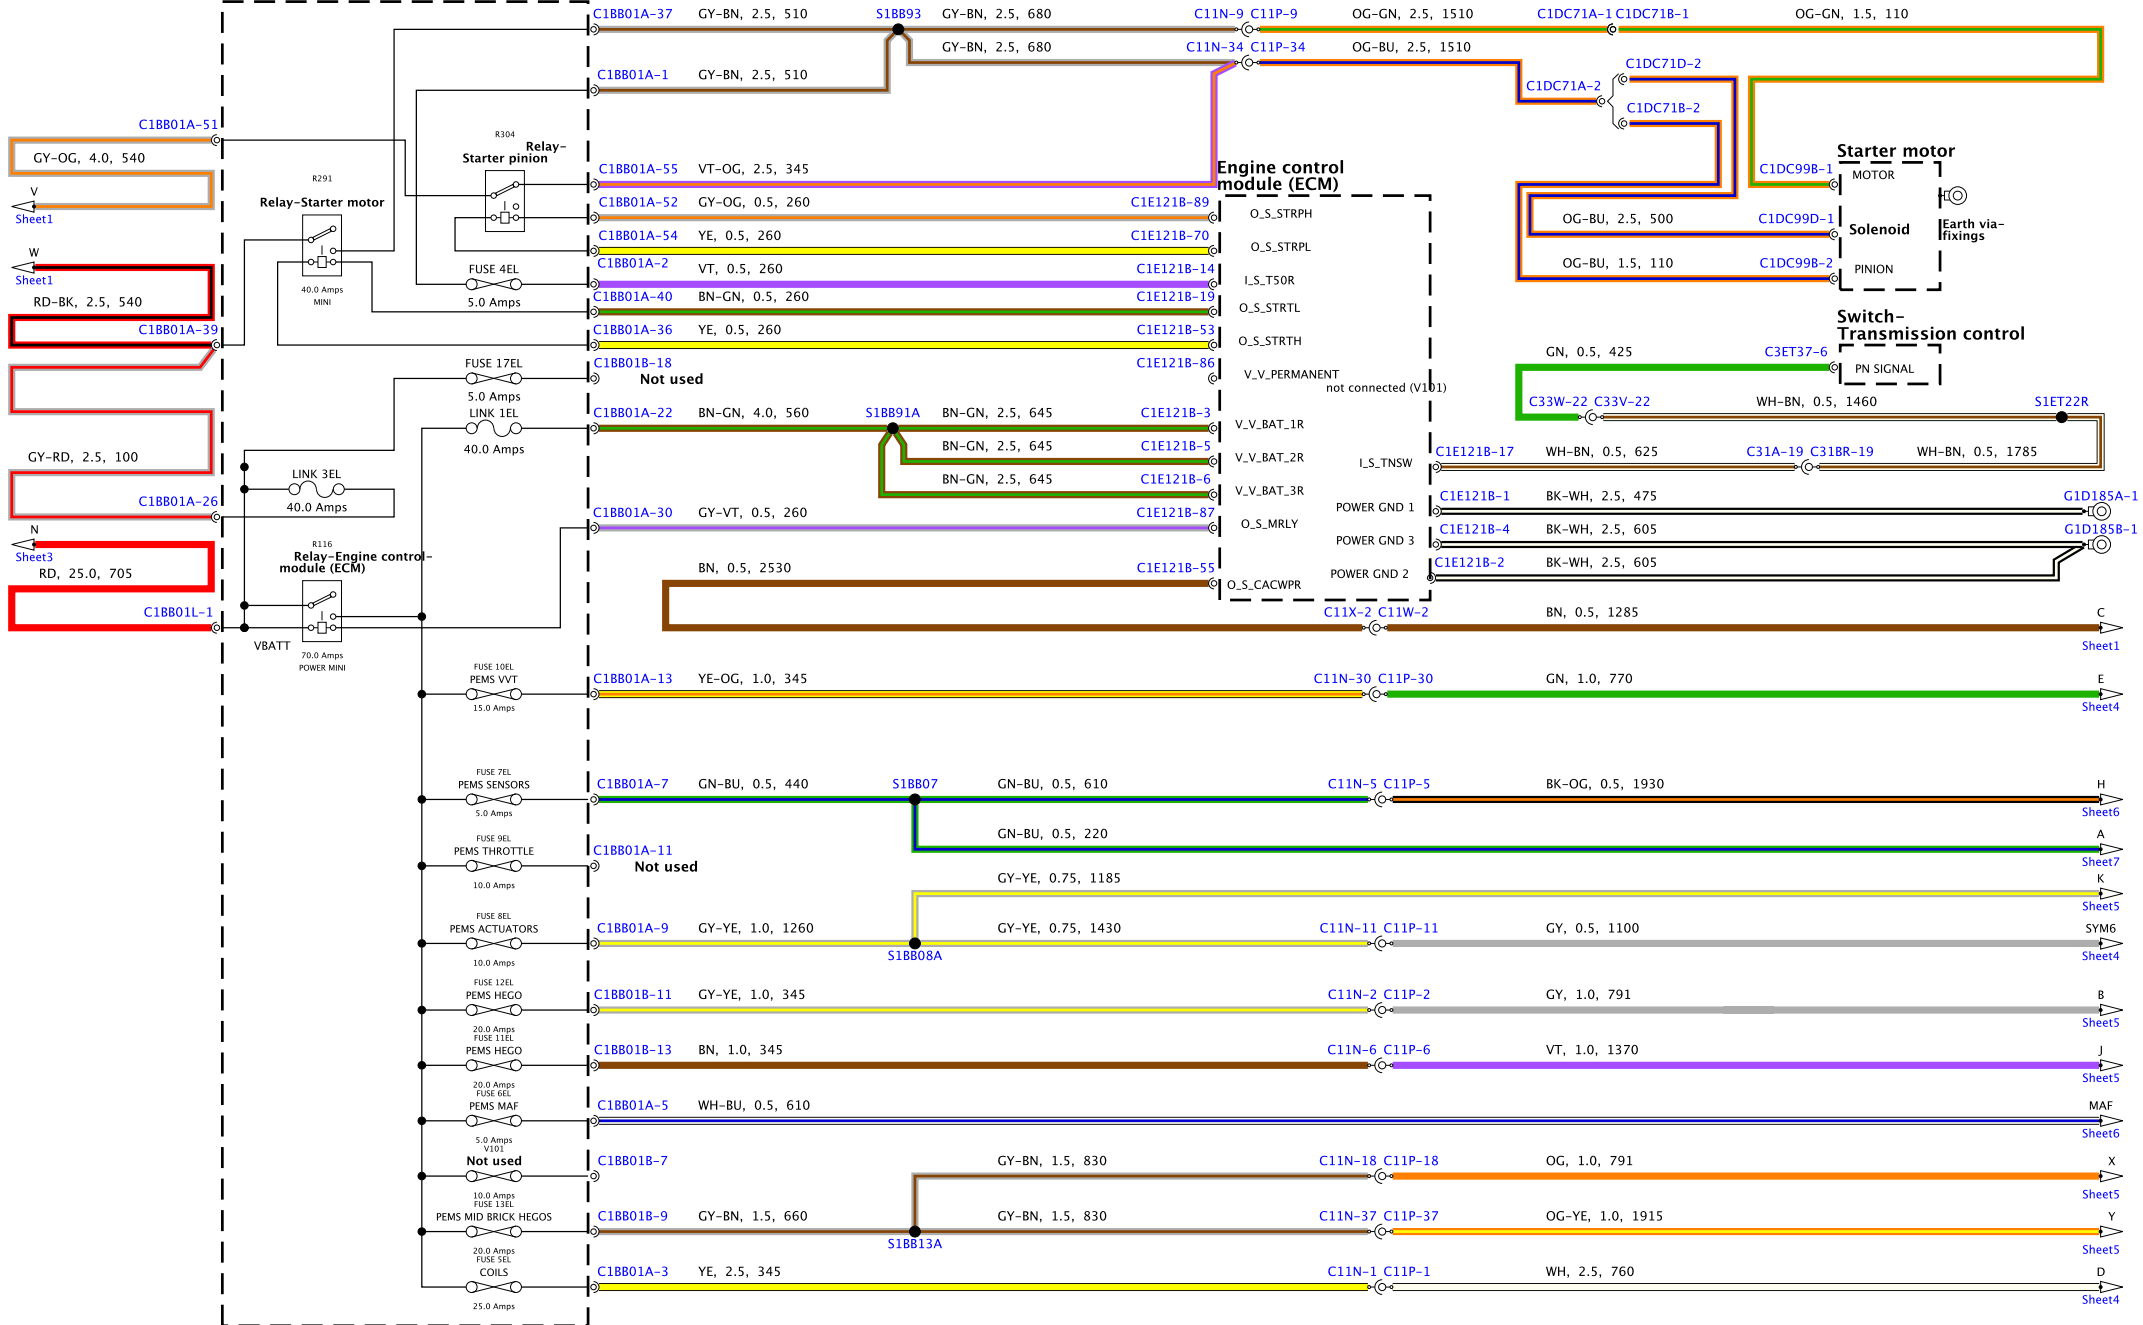

Junction box-Engine-Left