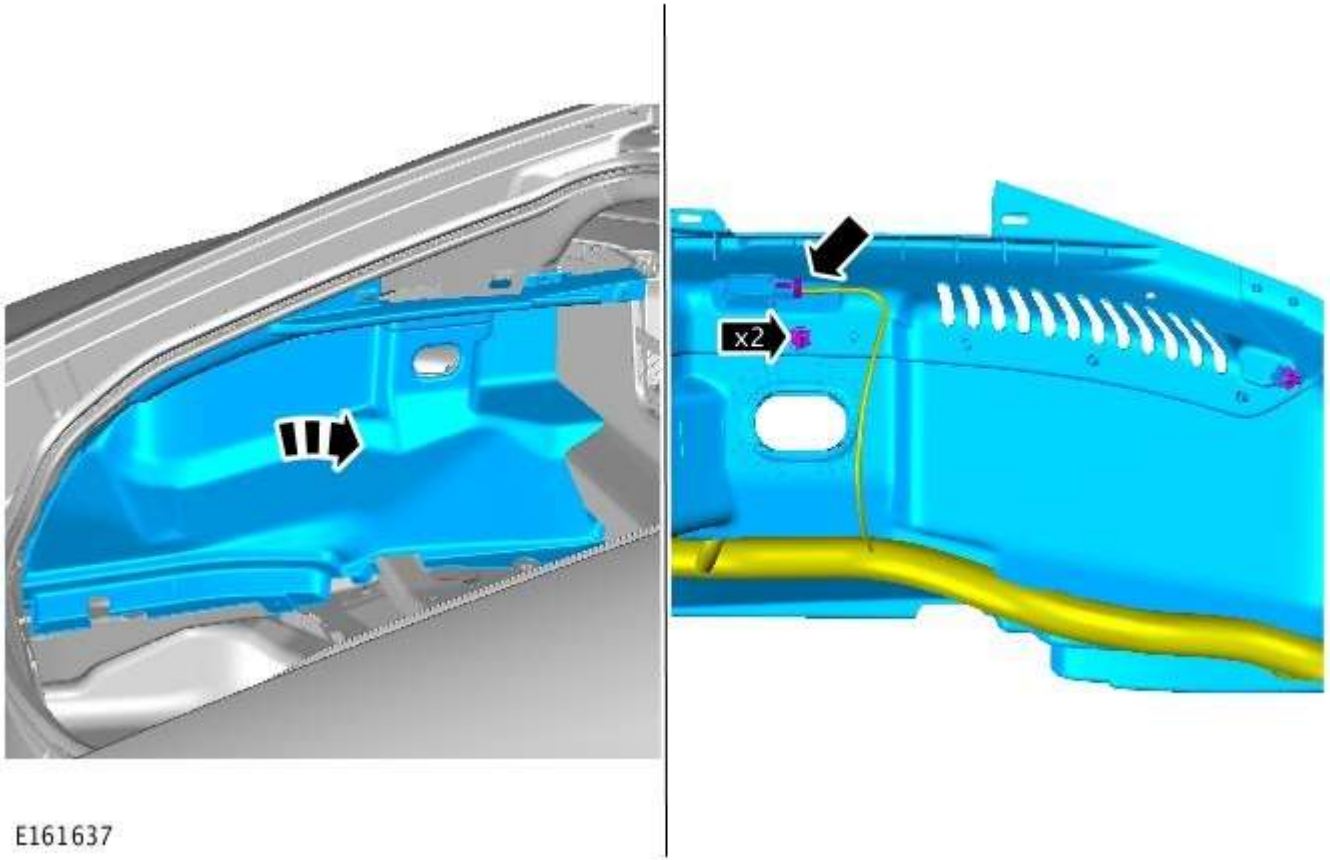

Interior Trim Panel Coupe Removal

5. E153894

E161617

6

7.

8. Torque: 10 Nm

E161637

9.

Installation

1. To install, reverse the removal procedure.