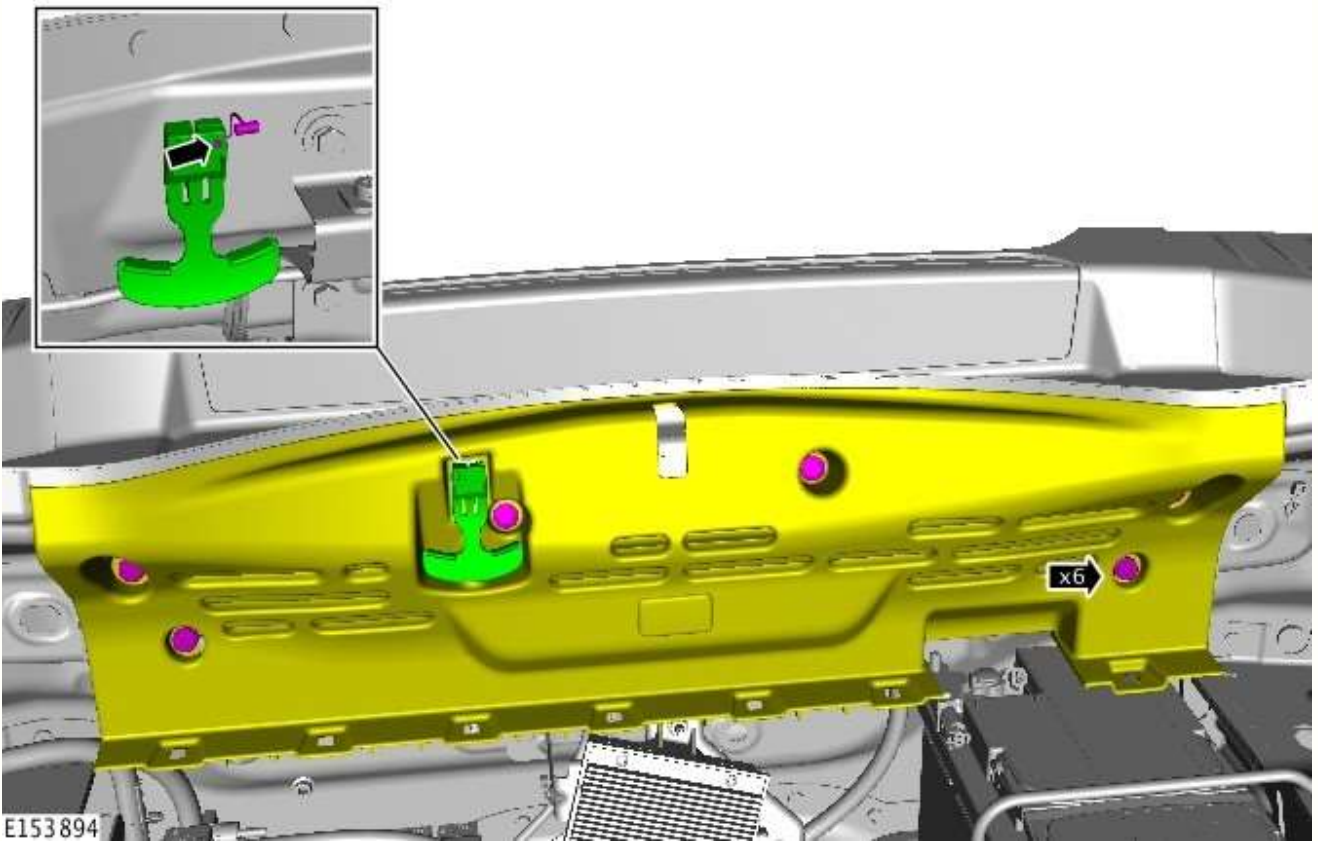

Interior Trim Panel Coupe Removal

5. E153894

E161617

6

7.

8. Torque: 10 Nm

E161637

9.

Installation

1. To install, reverse the removal procedure.