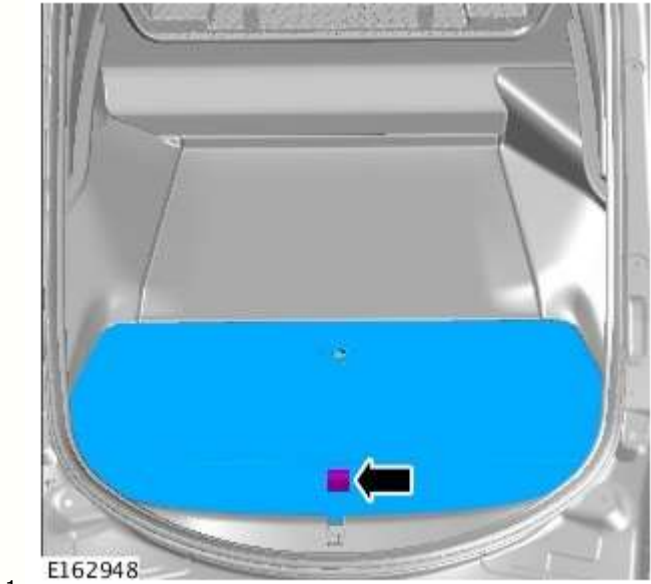

Interior Trim Panel Coupe Removal

5. E153894

E161617

6

7.

8. Torque: 10 Nm

E161637

9.

Installation

1. To install, reverse the removal procedure.