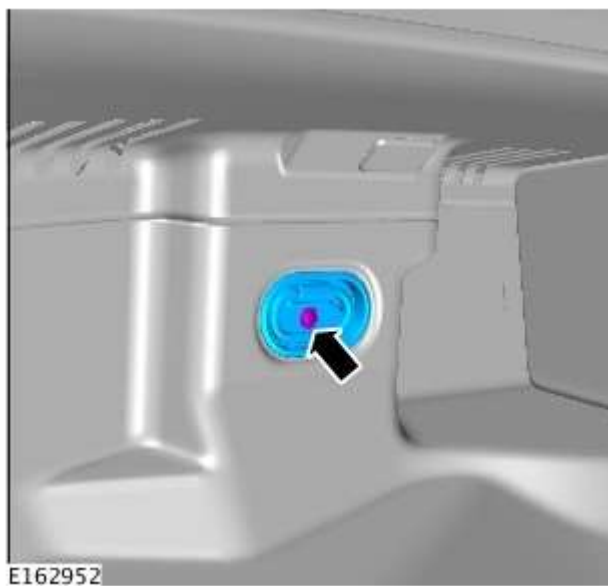

Interior Trim Panel Coupe Removal

5. E153894

E161617

6

7.

8. Torque: 10 Nm

E161637

9.

Installation

1. To install, reverse the removal procedure.