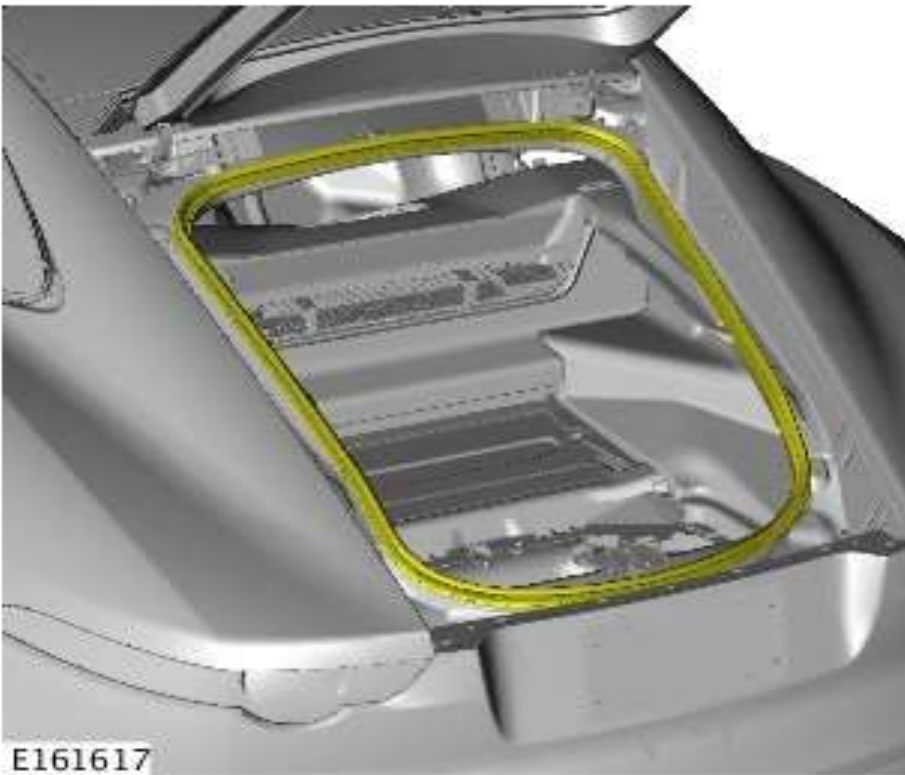

Interior Trim Panel Coupe Removal

5. E153894

E161617

6

7.

8. Torque: 10 Nm

E161637

9.

Installation

1. To install, reverse the removal procedure.