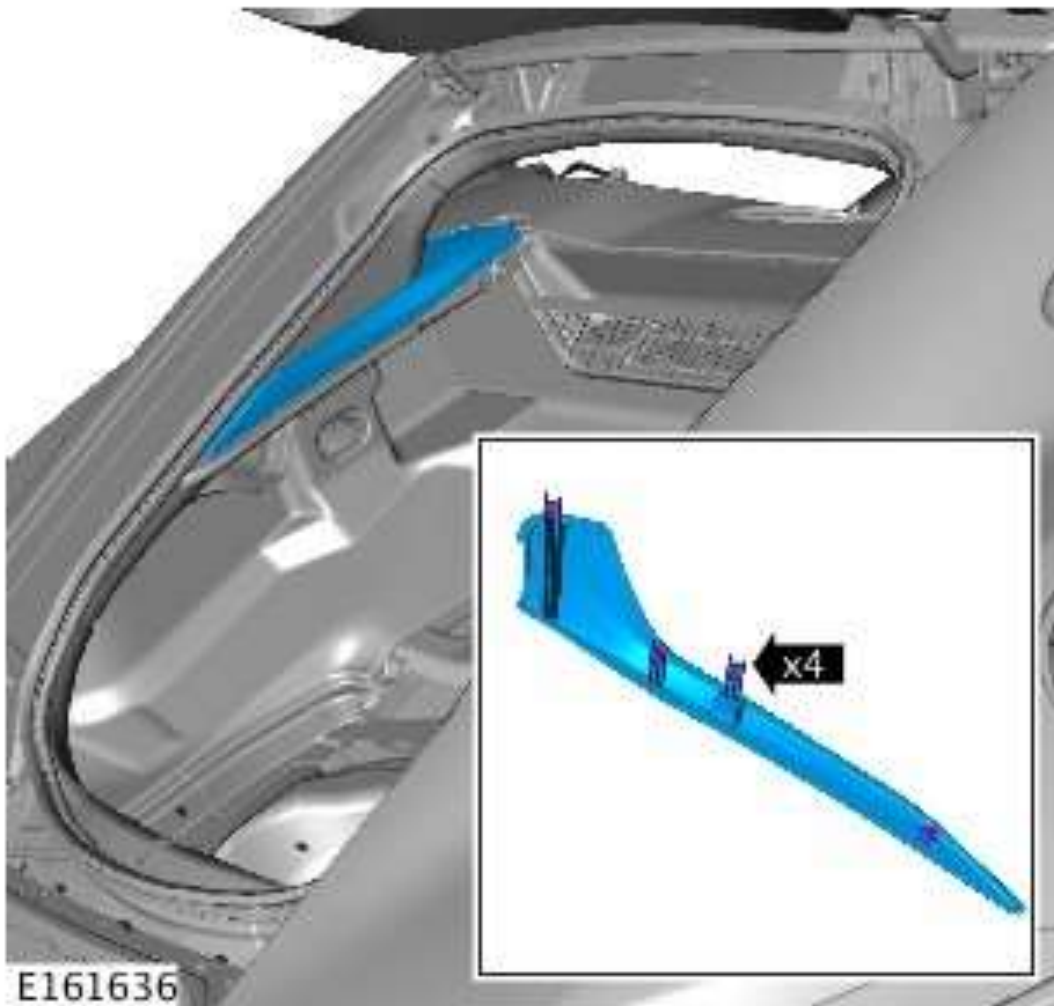

Interior Trim Panel Coupe Removal

5. E153894

E161617

6

7.

8. Torque: 10 Nm

E161637

9.

Installation

1. To install, reverse the removal procedure.