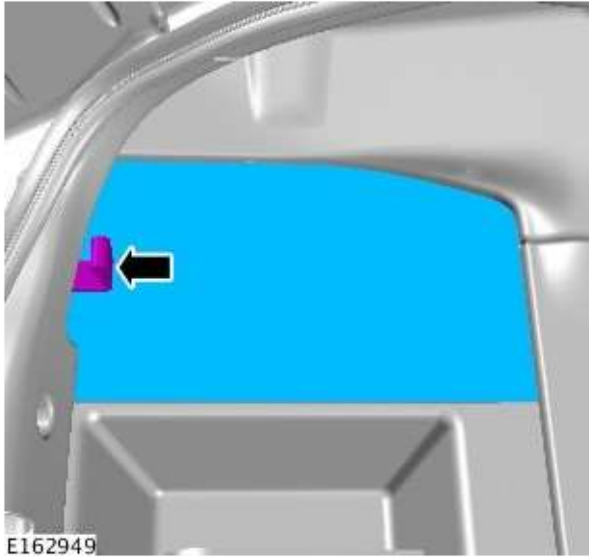

Interior Trim Panel Coupe Removal

5. E153894

E161617

6

7.

8. Torque: 10 Nm

E161637

9.

Installation

1. To install, reverse the removal procedure.