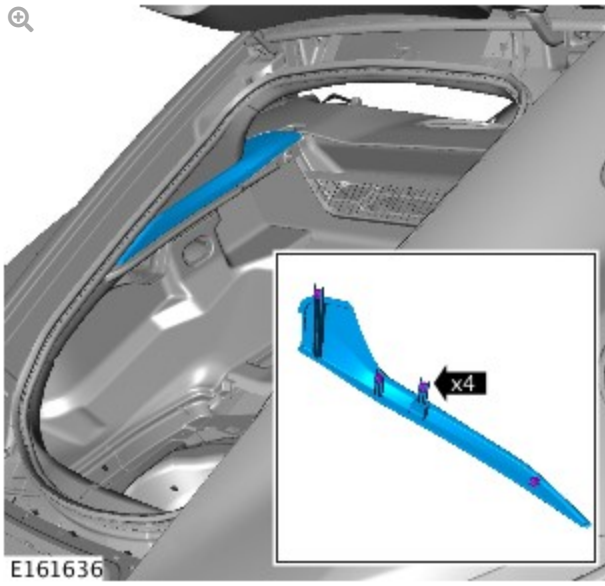

4.

5.

6.

7.

8.

Torque: 10Nm

9.

E161637

INSTALLATION

1. To install, reverse the removal procedure.