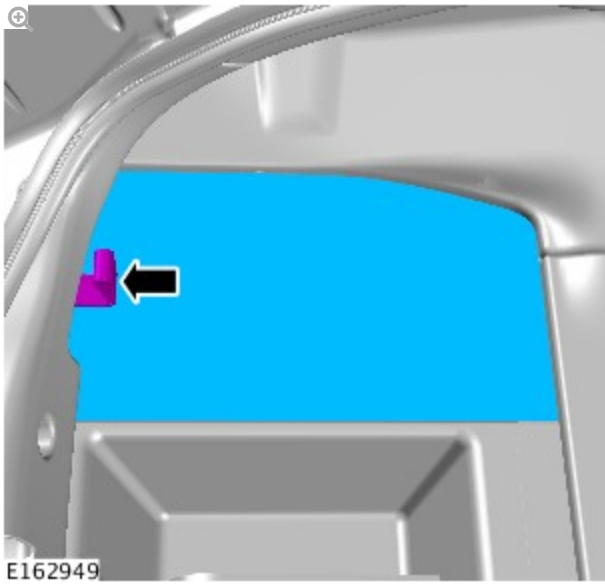

INTERIOR TRIM AND ORNAMENTATION

LOADSPACE TRIM PANEL - COUPE [G1702347]

REMOVAL AND INSTALLATION

76.19.22	LUGGAGE COMPARTMENT SIDE LINER - LEFT HAND - RENEW	COUPE	0.30	USED WITHINS	+
76.19.22	LUGGAGE COMPARTMENT SIDE LINER - LEFT HAND - RENEW	PROJECT 7	0.30	USED WITHINS	+
76.19.23	LUGGAGE COMPARTMENT SIDE LINER - RIGHT HAND - RENEW	COUPE	0.30	USED WITHINS	+

REMOVAL

NOTES:

- Some variation in the illustrations may occur, but the essential information is always correct.
- Removal steps in this procedure may contain installation details.

1.

2.

3.

CAUTION:

Care must be taken not to damage the component.