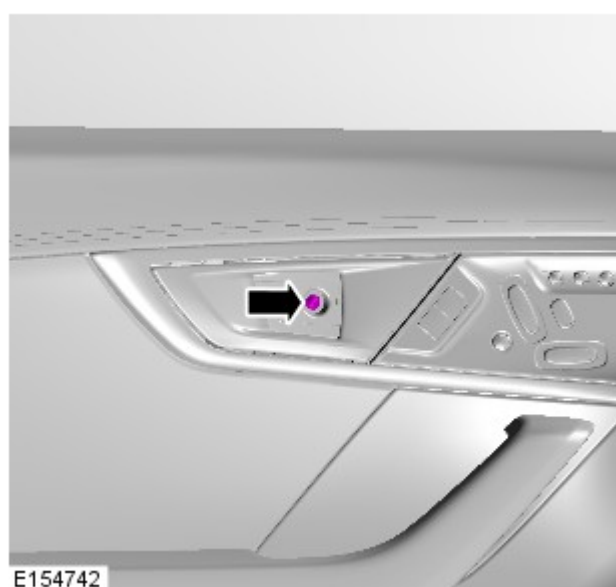

4.

E154742

5.