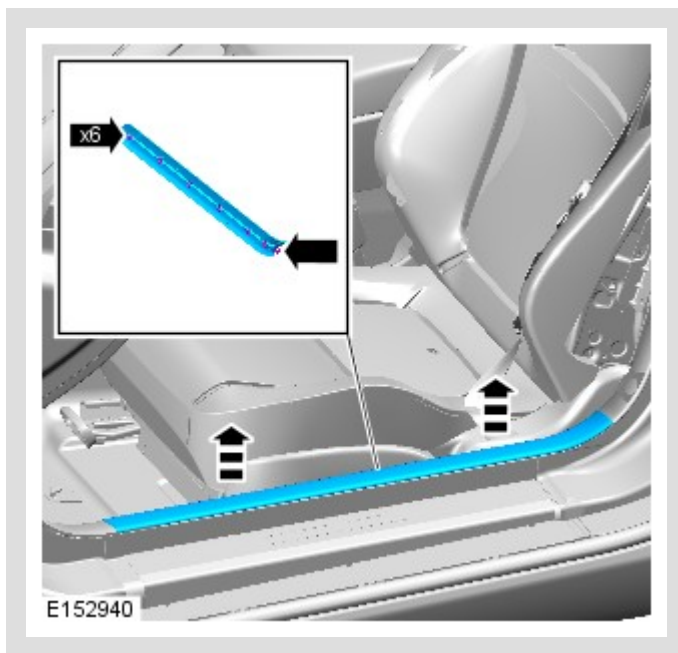

2015.0 F-TYPE (X152), 501-05

INTERIOR TRIM AND ORNAMENTATION

COWL SIDE TRIM PANEL (G1584208)

REMOVAL AND INSTALLATION

76.13.30	A-POST LOWER TRIM PAD - RENEW	ALL DERIVATIVES	0.1	USED WITHINS
----------	--	--------------------	-----	-----------------

REMOVAL

NOTES:

- LH illustration shown, RH is similar.
- Removal steps in this procedure may contain installation details.

1.

2.

3.

4.

INSTALLATION

1. To install, reverse the removal procedure.