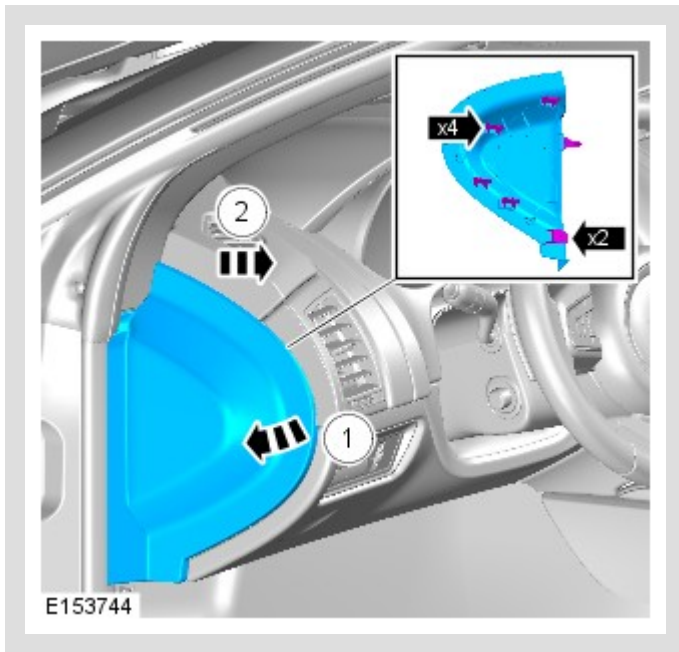

2015.0 F-TYPE (X152), 501-05

INTERIOR TRIM AND ORNAMENTATION

COWL SIDE TRIM PANEL (G1584208)

REMOVAL AND INSTALLATION

76.13.30	A-POST LOWER TRIM PAD - RENEW	ALL DERIVATIVES	0.1	USED WITHINS
----------	--	--------------------	-----	-----------------

REMOVAL

NOTES:

- LH illustration shown, RH is similar.
- Removal steps in this procedure may contain installation details.

1.

2.

3.

4.

INSTALLATION

1. To install, reverse the removal procedure.