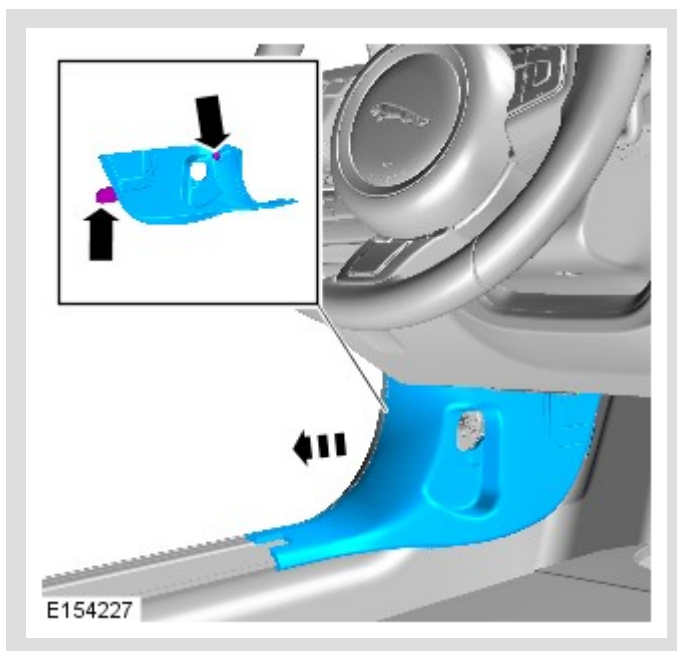

2015.0 F-TYPE (X152), 501-05

INTERIOR TRIM AND ORNAMENTATION

COWL SIDE TRIM PANEL (G1584208)

REMOVAL AND INSTALLATION

76.13.30	A-POST LOWER TRIM PAD - RENEW	ALL DERIVATIVES	0.1	USED WITHINS
----------	--	--------------------	-----	-----------------

REMOVAL

NOTES:

- LH illustration shown, RH is similar.
- Removal steps in this procedure may contain installation details.

1.

2.

3.

4.

INSTALLATION

1. To install, reverse the removal procedure.