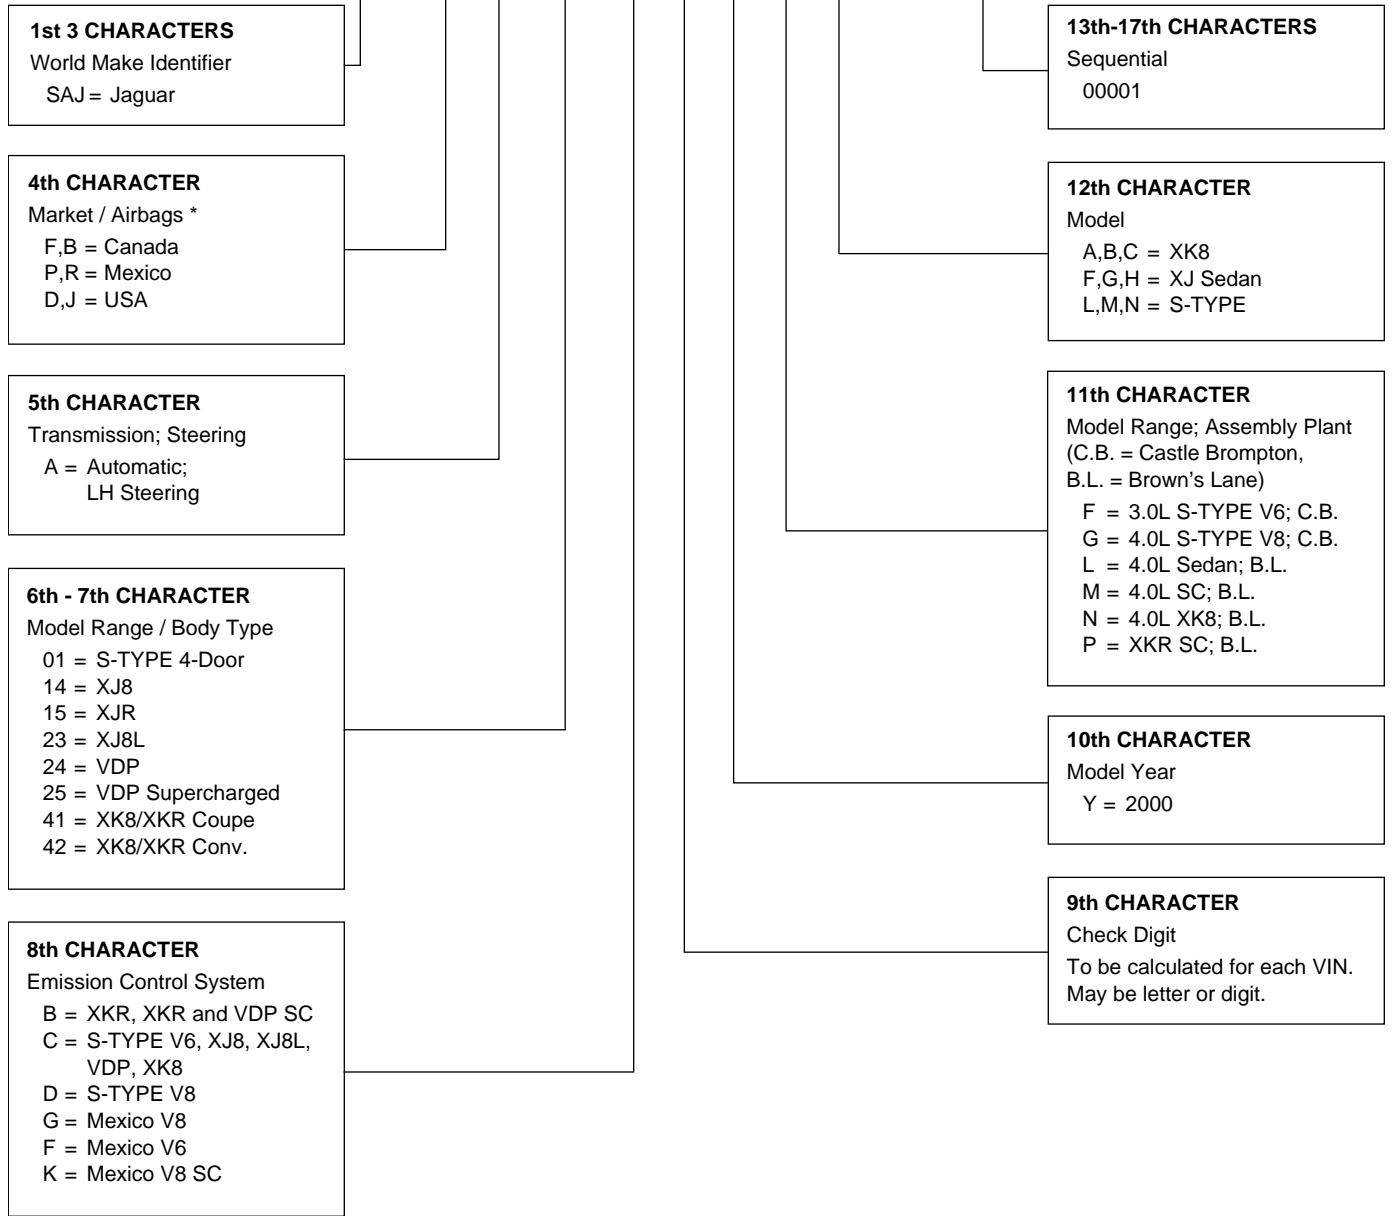

EXPLANATION OF 17-CHARACTER VEHICLE IDENTIFICATION NUMBER (VIN): Through 1999 MY

SAJNX124?WC72XXXX

EXPLANATION OF 17-CHARACTER VEHICLE IDENTIFICATION NUMBER (VIN): 2000 MY onward

SAJDA25B?YMFXXXXX

2004 MODEL YEAR VIN DECODER

2003 MODEL YEAR VIN DECODER

POSITION	DEFINITION	CHARACTERS
1-3	World Manufacturer ID	SAJ
4	Market/Airbags	F,G= Canada T,P = Mexico D,E= USA
5	Transmission/Steering	A = Automatic LHS B = Manual LHS
6-7	Vehicle Line/Body Type	01 = S-TYPE 4 Door Sedan 03 = S-TYPE SPORT 4 DR SEDAN 12 = XJ Sport 14 = XJ8 15 = XJR 24 = VDP 25 = Super V8 41 = XK8/XKR Coupe 42 = XK8/XKR Convertible 51 = X-TYPE 4 door sedan 52 = X-TYPE entry level 4 dr sedan 53 = X-TYPE Sport 4 dr sedan
8	Emission Control System	B = XKR,XJR/Super V8 B = Mexico 3.0 S-TYPE C = XJ8, XJ Sport, VDP, XK8, C = X-TYPE3.0 C = Mexico 4.2 S-TYPE D = X-TYPE 2.5 D = Mexico S-TYPE R E = Mexico X-TYPE 2.5 F = Mexico X-type 3.0 G = Mexico V8 normally aspirated K = Mexico V8 S/C T = US/CANADA S-TYPE 3.0 U = US/CANADA S-TYPE 4.2 V = US/CANADA S-TYPE R ?
9	Check Digit	
10	Model Year	3 = 2003 Model Year
11	Model Line & Assembly Plt	F = 3.0L S-TYPE V6;Castle Bromwich H= 4.2L S-TYPE V8;Castle Bromwich L = 4.0L Sedan; Browns Lane M = 4.0L S/C; Browns Lane 1 = 4.2L S-TYPE R; Castle Bromwich 2 = 4.2L XK8; Browns Lane 3 = 4.2 XKR S/C; Browns Lane W = 3.0L X-TYPE Halewood X = 2.5L X-TYPE Halewood
12	Model	A = XK8 F = XJ Sedan, Super V8 L, M, N =S-TYPE
13-17	Sequential	C, D = X-TYPE 00001