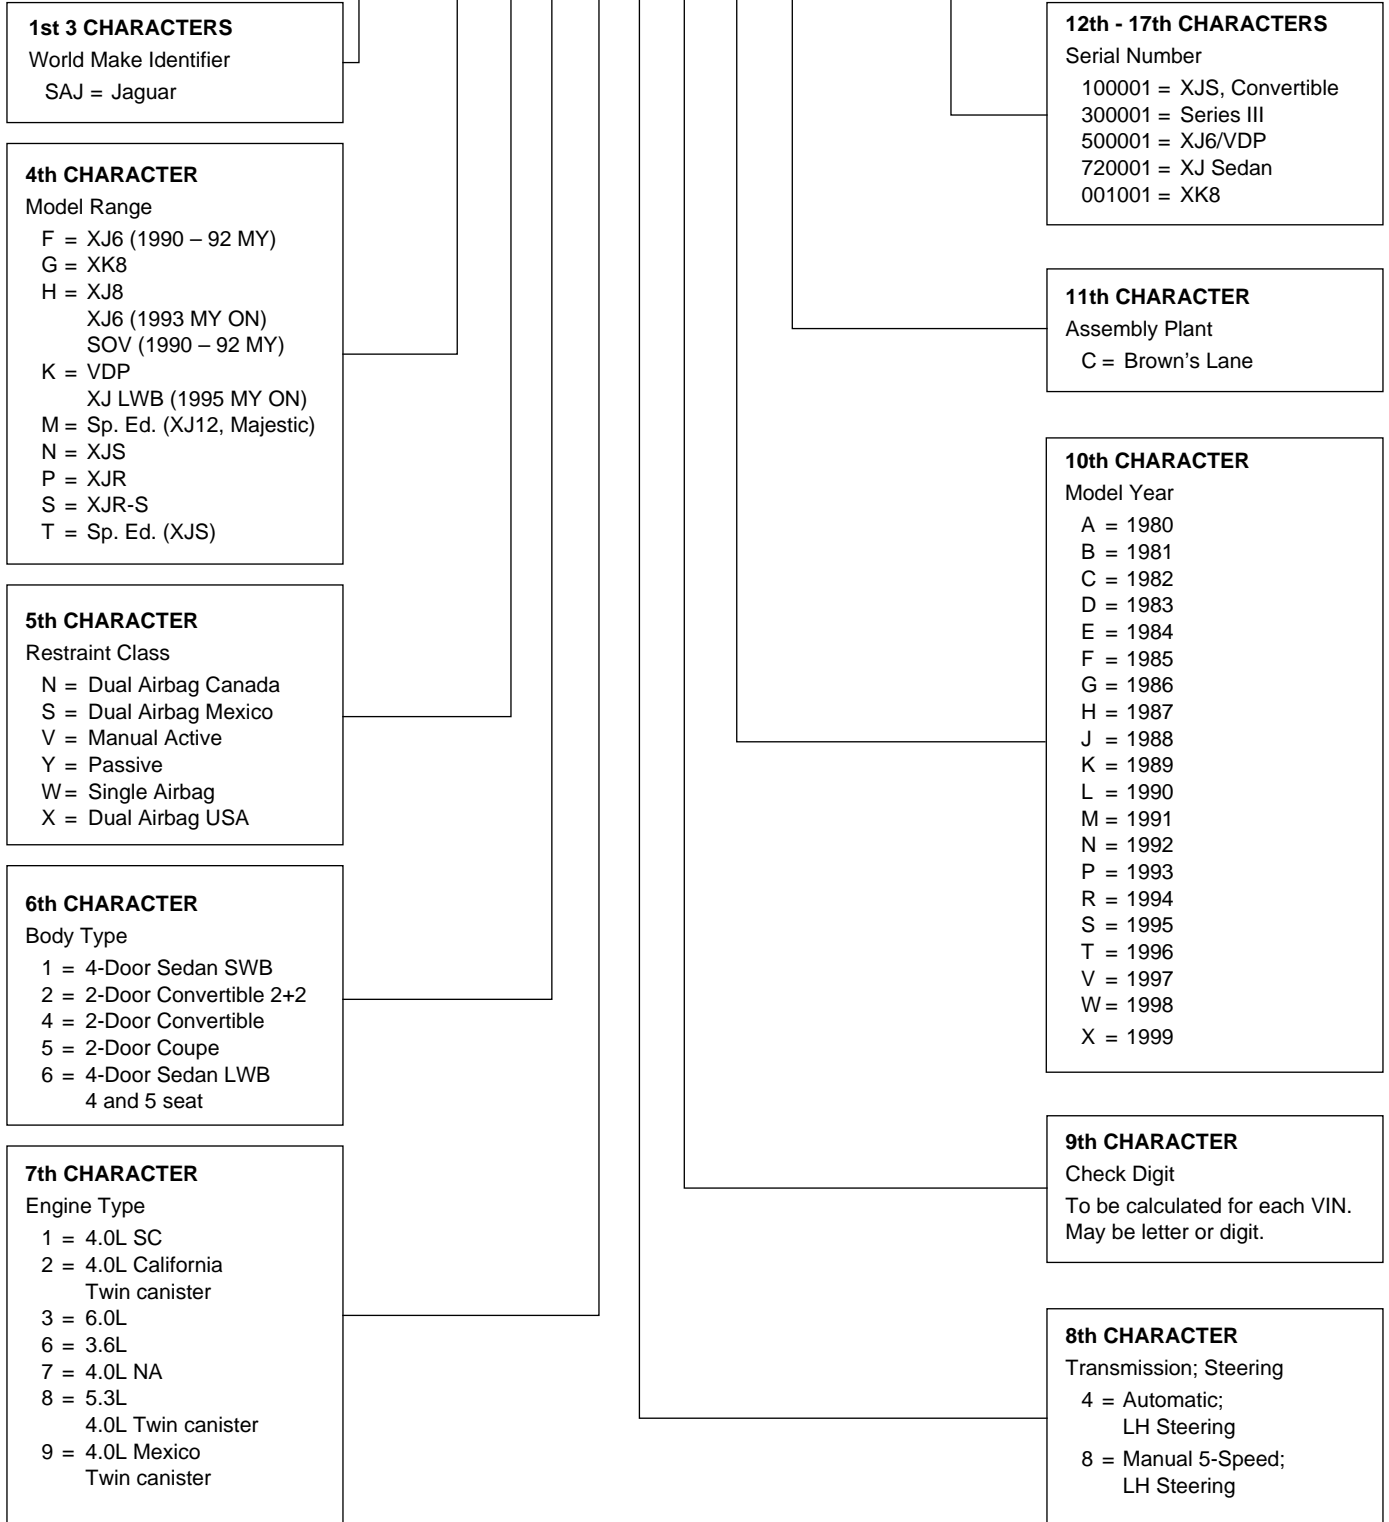

EXPLANATION OF 17-CHARACTER VEHICLE IDENTIFICATION NUMBER (VIN): Through 1999 MY

SAJNX124?WC72XXXX

EXPLANATION OF 17-CHARACTER VEHICLE IDENTIFICATION NUMBER (VIN): 2000 MY onward

SAJDA25B?YMFXXXXX

2004 MODEL YEAR VIN DECODER

2003 MODEL YEAR VIN DECODER

POSITION	DEFINITION	CHARACTERS
1-3	World Manufacturer ID	SAJ
4	Market/Airbags	F,G= Canada T,P = Mexico D,E= USA
5	Transmission/Steering	A = Automatic LHS B = Manual LHS
6-7	Vehicle Line/Body Type	01 = S-TYPE 4 Door Sedan 03 = S-TYPE SPORT 4 DR SEDAN 12 = XJ Sport 14 = XJ8 15 = XJR 24 = VDP 25 = Super V8 41 = XK8/XKR Coupe 42 = XK8/XKR Convertible 51 = X-TYPE 4 door sedan 52 = X-TYPE entry level 4 dr sedan 53 = X-TYPE Sport 4 dr sedan
8	Emission Control System	B = XKR,XJR/Super V8 B = Mexico 3.0 S-TYPE C = XJ8, XJ Sport, VDP, XK8, C = X-TYPE3.0 C = Mexico 4.2 S-TYPE D = X-TYPE 2.5 D = Mexico S-TYPE R E = Mexico X-TYPE 2.5 F = Mexico X-type 3.0 G = Mexico V8 normally aspirated K = Mexico V8 S/C T = US/CANADA S-TYPE 3.0 U = US/CANADA S-TYPE 4.2 V = US/CANADA S-TYPE R ?
9	Check Digit	
10	Model Year	3 = 2003 Model Year
11	Model Line & Assembly Plt	F = 3.0L S-TYPE V6;Castle Bromwich H= 4.2L S-TYPE V8;Castle Bromwich L = 4.0L Sedan; Browns Lane M = 4.0L S/C; Browns Lane 1 = 4.2L S-TYPE R; Castle Bromwich 2 = 4.2L XK8; Browns Lane 3 = 4.2 XKR S/C; Browns Lane W = 3.0L X-TYPE Halewood X = 2.5L X-TYPE Halewood
12	Model	A = XK8 F = XJ Sedan, Super V8 L, M, N =S-TYPE
13-17	Sequential	C, D = X-TYPE 00001