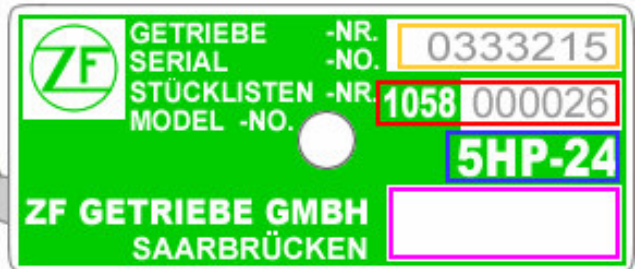

Transmission Identification

Transmissions are identified by a type plate or by markings on the casting of the transmission housing. The location and markings can vary, below the most common types.

Example: 4 Speed and early 5 Speed transmissions

Serial Number Main Parts List Trans Type Customer specific info

Example: late 5 Speed transmissions

Serial Number Main Parts List Trans Type Customer specific info

Example: 6 Speed transmissions

Serial Number Main Parts List Trans Type