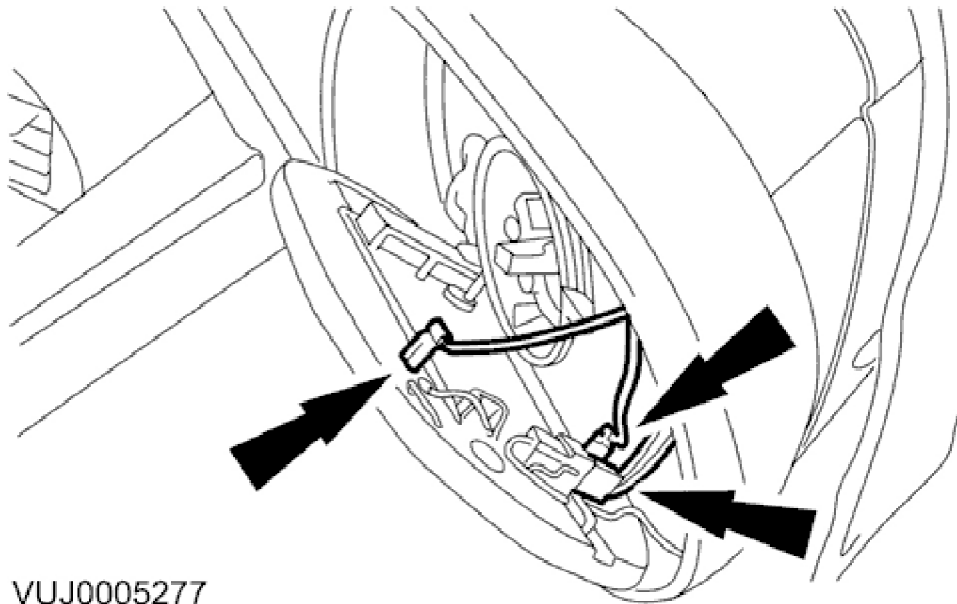

Exterior Mirror Glass 76.10.53

Removal

VUJ0003101

1. Apply light pressure to the exterior mirror glass.

VUJ0003435

2. Detach the exterior mirror glass.
1. Apply light pressure to the inner edge of the exterior mirror glass.
2. Detach the exterior mirror glass.

VUJ0005277

3. Remove the exterior mirror glass.
 - Disconnect the electrical connectors.

Installation

1. To install, reverse the removal procedure.