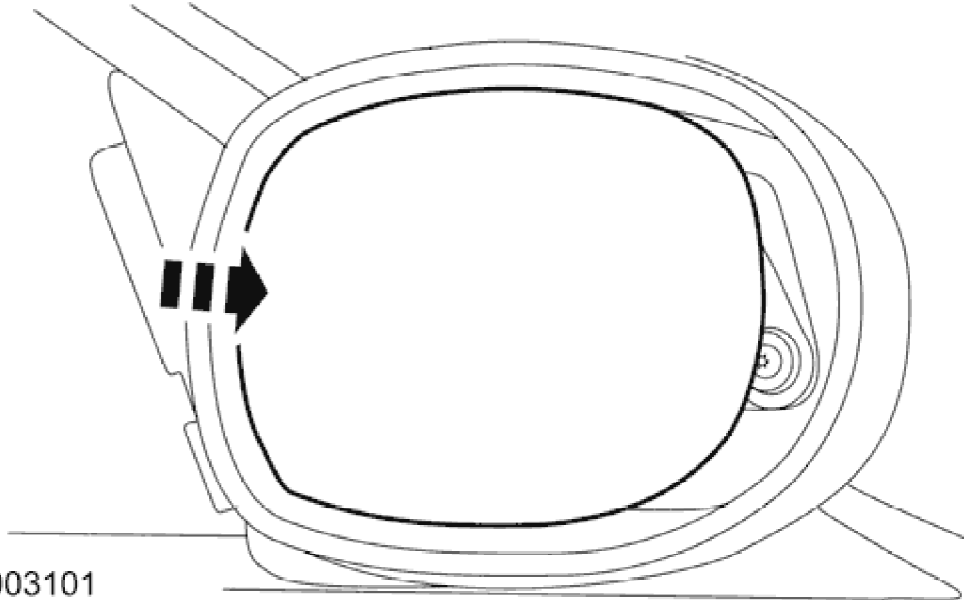

Exterior Mirror Glass 76.10.53

Removal

VUJ0003101

1. Apply light pressure to the exterior mirror glass.

VUJ0003435

2. Detach the exterior mirror glass.
1. Apply light pressure to the inner edge of the exterior mirror glass.
2. Detach the exterior mirror glass.

VUJ0005277

3. Remove the exterior mirror glass.
 - Disconnect the electrical connectors.

Installation

1. To install, reverse the removal procedure.