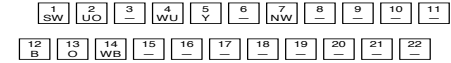

CA102 / BLACK

CA104

CA104 / BLACK