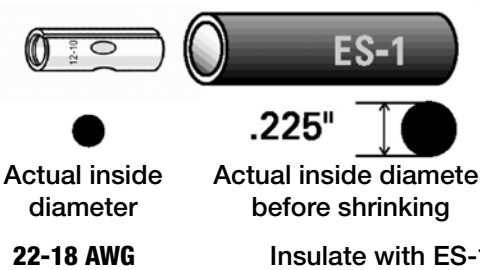

22-18 AWG

Insulate with ES-1

Motorcraft® is a registered trademark of Ford Motor Company.