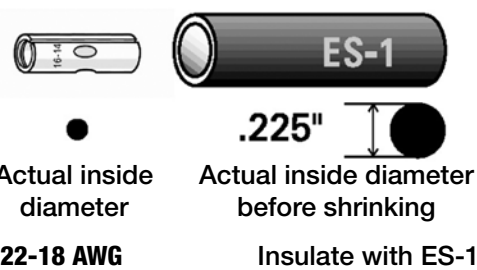

Replenishment package contains:  
5 splices/5 heat shrinkable tubing

22-18 AWG

Insulate with ES-1

**Motorcraft® Part #**  
**WT-56815**

Replenishment package contains:  
5 splices/5 heat shrinkable tubing