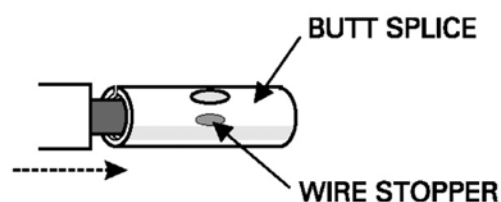

Motorcraft®

Wire Splice/Shrink Tubing Kit

www.motorcraft.com

Strip it!

Crimp it!

Seal it!