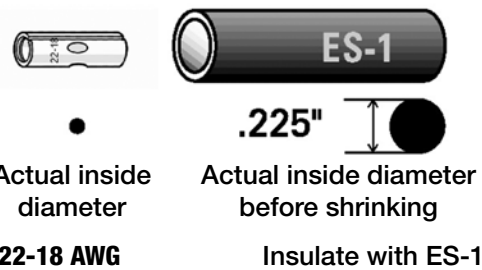

■ The package will construct five complete splice repairs and are available in three wire ranges:

Motorcraft® Part #: Wire Range

WT-56814 22-18 AWG

WT-56815 16-14 AWG

WT-56816 12-10 AWG

Expanded wire gauge applications for these splices can be found in TSB 03-11-6

■ Ford Engineering has determined that the combination of the crimped uninsulated butt splice, insulated with a 2" piece of adhesive-lined heat shrink tubing, has proven superior in terms of strength, durability, and corrosion resistance. When heated, the tubing shrinks and the adhesive lining melts and flows to form a rugged, environmentally sealed barrier against corrosion, and eliminates the potential deterioration of the vehicles electrical wiring harness.

■ As separate components, these butt connectors and heat shrinkable tubings are known for their superior quality and performance. Combined, you cannot achieve better results, and this is precisely why Ford Motor Company has chosen this combination for repairing wiring harnesses.

■ Recommended Applications Tools:

164-R5901 Ford Approved Crimp Tool

164-R5902 Shielded Flameless Heat Gun

Refer to Technical Service Bulletin Number 03-11-6
Wire Splice Procedure SK3U2J-14293-AA

Motorcraft® Part #
WT-56814

Replenishment package contains:
5 splices/5 heat shrinkable tubing

22-18 AWG

Insulate with ES-1

Motorcraft® Part #
WT-56815

Replenishment package contains:
5 splices/5 heat shrinkable tubing