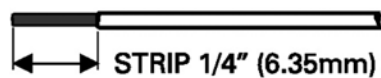

Motorcraft®

Wire Splice/Shrink Tubing Kit

www.motorcraft.com

Strip it!

Crimp it!