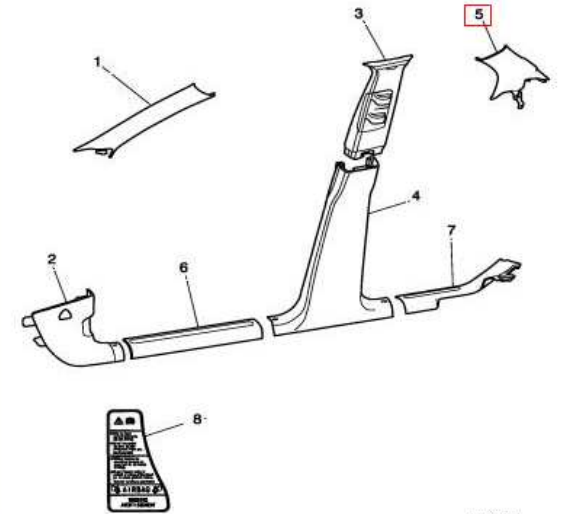

0 Item(s) Subtotal : \$0 Search Go or VIN Search

Model Range VIN ID

X-Type//INTERIOR TRIM AND LININGS//BODY INTERIOR FIXTURES AND FITTINGS ▾

A, B, C, AND D-POST FINISHER-SALOON-FROM (V) D55322

| No | Description | Price \$ | Qty |
|--------------------------|--|----------|--|
| 1 | + A-post finisher | | |
| 2 | + A-post finisher | | |
| 3 | + B/C-post finisher | | |
| 4 | + B/C-post finisher | | |
| 5 | + D/E-post finisher | | |
| | + Champagne | | |
| | + LH | | |
| | + To VIN (E79271) | | |
| <input type="checkbox"/> | C2S25692SEL <input type="button" value="Refresh"/> | 180.51 | <input type="text" value="1"/> <input type="button" value="Next"/> |
| | + From VIN (E79272) To VIN (J39905) | | |
| <input type="checkbox"/> | C2S43230SEL | 180.51 | <input type="text" value="1"/> <input type="button" value="Next"/> |
| | + From VIN (J39906) | | |
| <input type="checkbox"/> | C2S47506SEL | 0.00 | <input type="text" value="1"/> <input type="button" value="Next"/> |
| | + RH | | |
| | + Nimbus grey | | |
| 6 | + Treadplate | | |
| 7 | + Treadplate | | |

WV907A