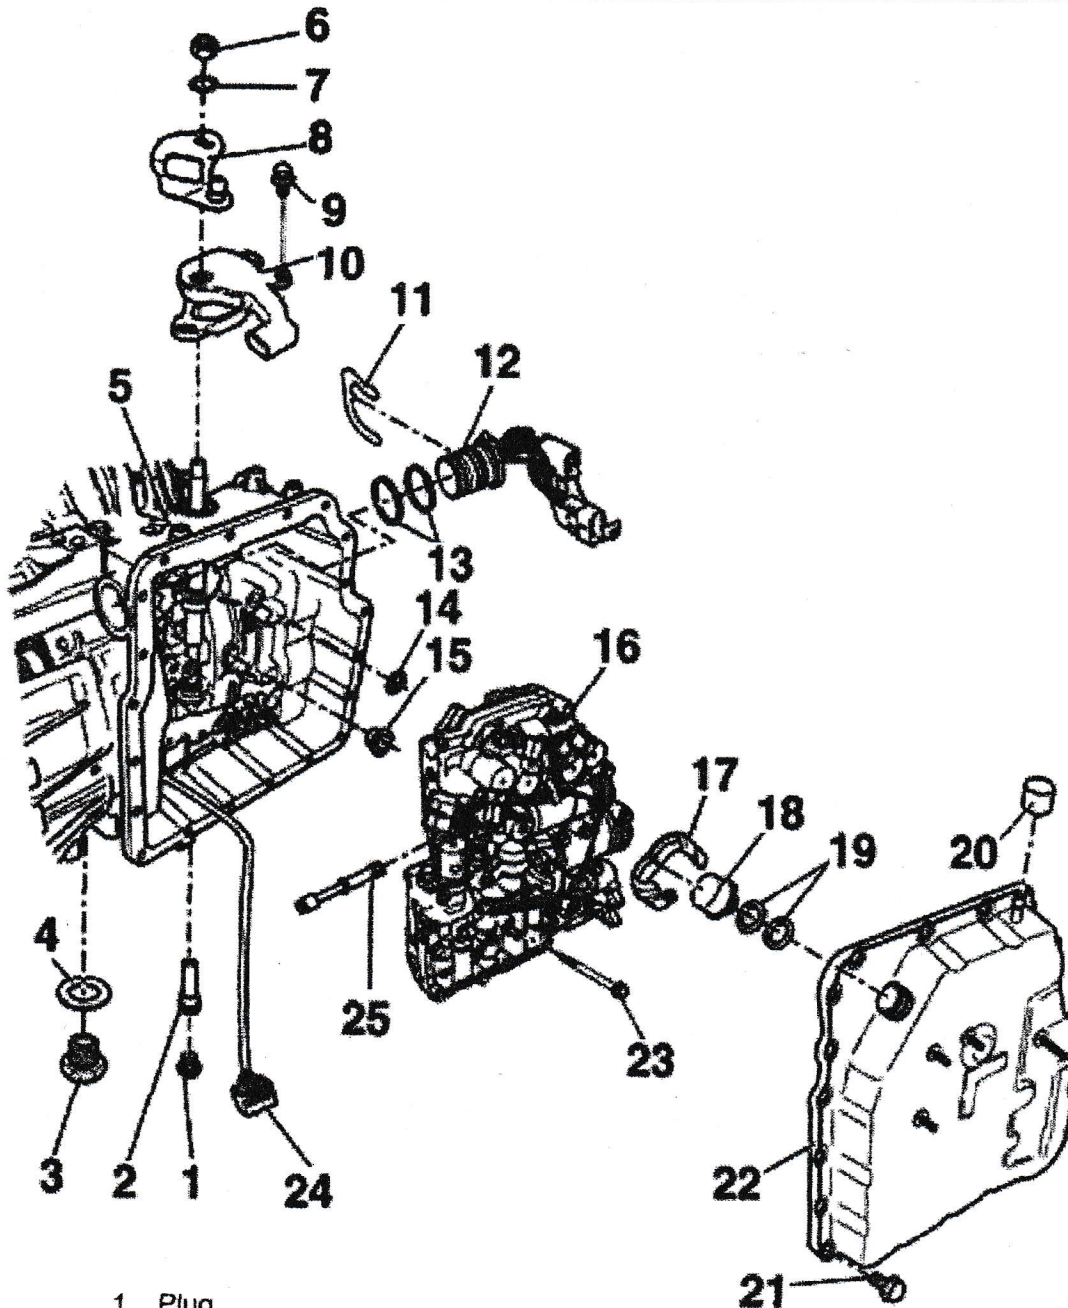

2002-03 AUTOMATIC TRANSMISSIONS
Servicing - 09A

This file passed thru Volkswagen Technical Site -
<http://volkswagen.msk.ru/>

Fig. 35: Exploded View Of Valve Body Components
Courtesy of VOLKSWAGEN UNITED STATES, INC.
2002 Volkswagen GTI

- | | |
|-----------------------------|--------------------|
| 1. Plug | 14. "O" Ring |
| 2. Overflow Pipe | 15. "O" Ring |
| 3. Drain Plug | 16. Valve Body |
| 4. Oil Seal | 17. Cap |
| 5. Transaxle Housing | 18. Plug |
| 6. Hex Nut | 19. "O" Ring |
| 7. Dished Washer | 20. Breather Cap |
| 8. Lever | 21. Bolt |
| 9. Bolt | 22. Oil Pan |
| 10. Multifunction TR Switch | 23. Bolt |
| 11. Securing Clip | 24. Wiring Harness |
| 12. Wiring Harness | 25. Manual Valve |
| 13. "O" Ring | |