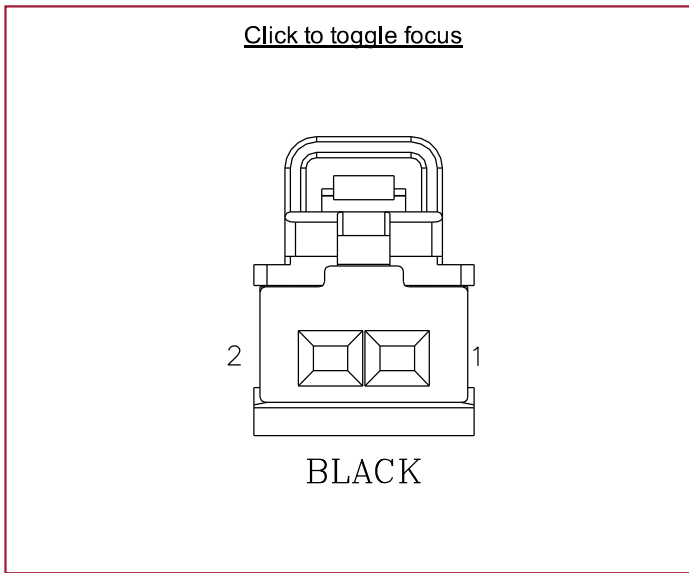

Connector Face

Housing Serviceable

Engineering Part Number 3M5T-14489-BBA

Service Part Number YPC908890

Colour BLACK

Cavities 2

Harness ROOF HARNESS

Description Mirror-Vanity-Right