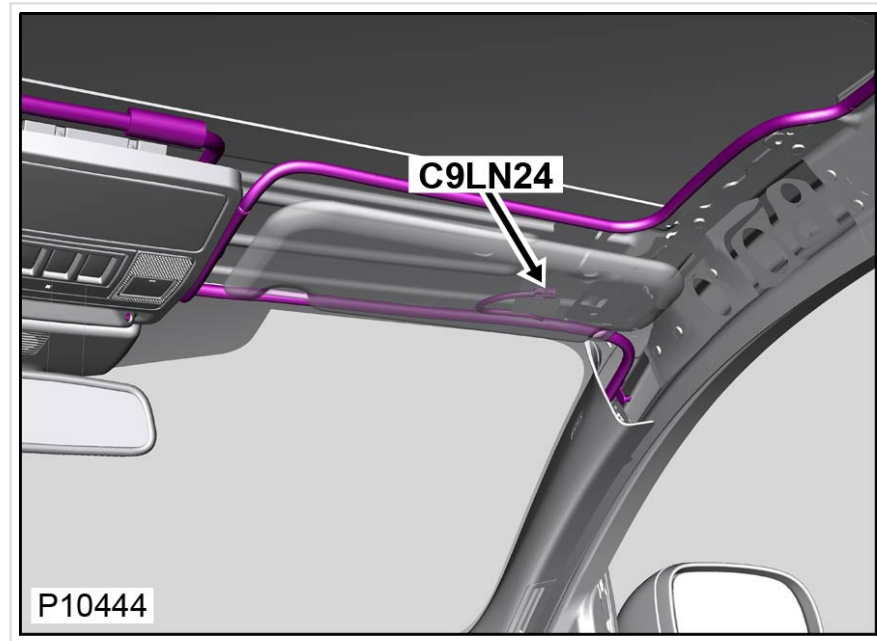

Connector Face

Housing Serviceable

Engineering Part Number 3M5T-14489-BBA

Service Part Number YPC908890

Colour BLACK

Cavities 2

Harness ROOF HARNESS

Description Mirror-Vanity-Right

Location Headlining - Front RH side

Wire chart and service repair kit information

CAV	CSA	COL	CCT	DESTN	Pre-Terminated Lead	Crimpers	Wire Stripper	Heat Shrink Sleeve	Ident Sleeve	Splice
1	0.5D	BN-GN	JCBAQ/JCBAP	S/JOINT S9CBP57	418-235	418-116A	418-117	418-104	418-112	418-107
2	0.35D	BK	JCBAQ/JCBAP	S/JOINT S9D139A	418-411-45	418-116A	418-117	418-104	418-112	418-107