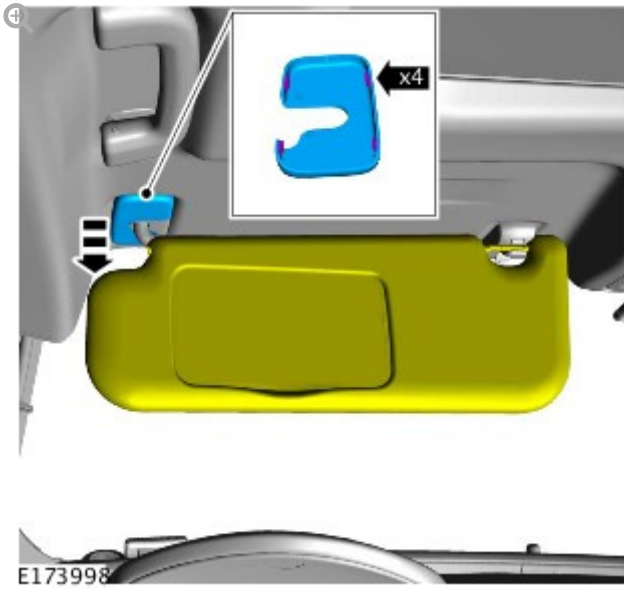

REMOVAL

NOTE:

Removal steps in this procedure may contain installation details.

1.

CAUTION:

Use a suitable trim tool.

2.

NOTE:

Repeat the step for the other side.

E173999

TORQUE: 4.1 Nm

INSTALLATION

1. To install, reverse the removal procedure.