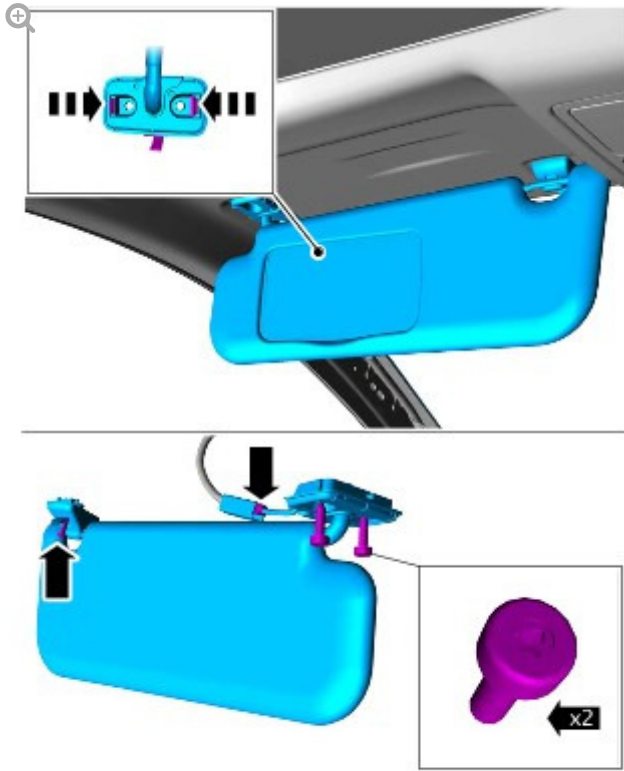

REMOVAL

NOTE:

Removal steps in this procedure may contain installation details.

1.

CAUTION:

Use a suitable trim tool.

2.

NOTE:

Repeat the step for the other side.

E173999

TORQUE: 4.1 Nm

INSTALLATION

1. To install, reverse the removal procedure.