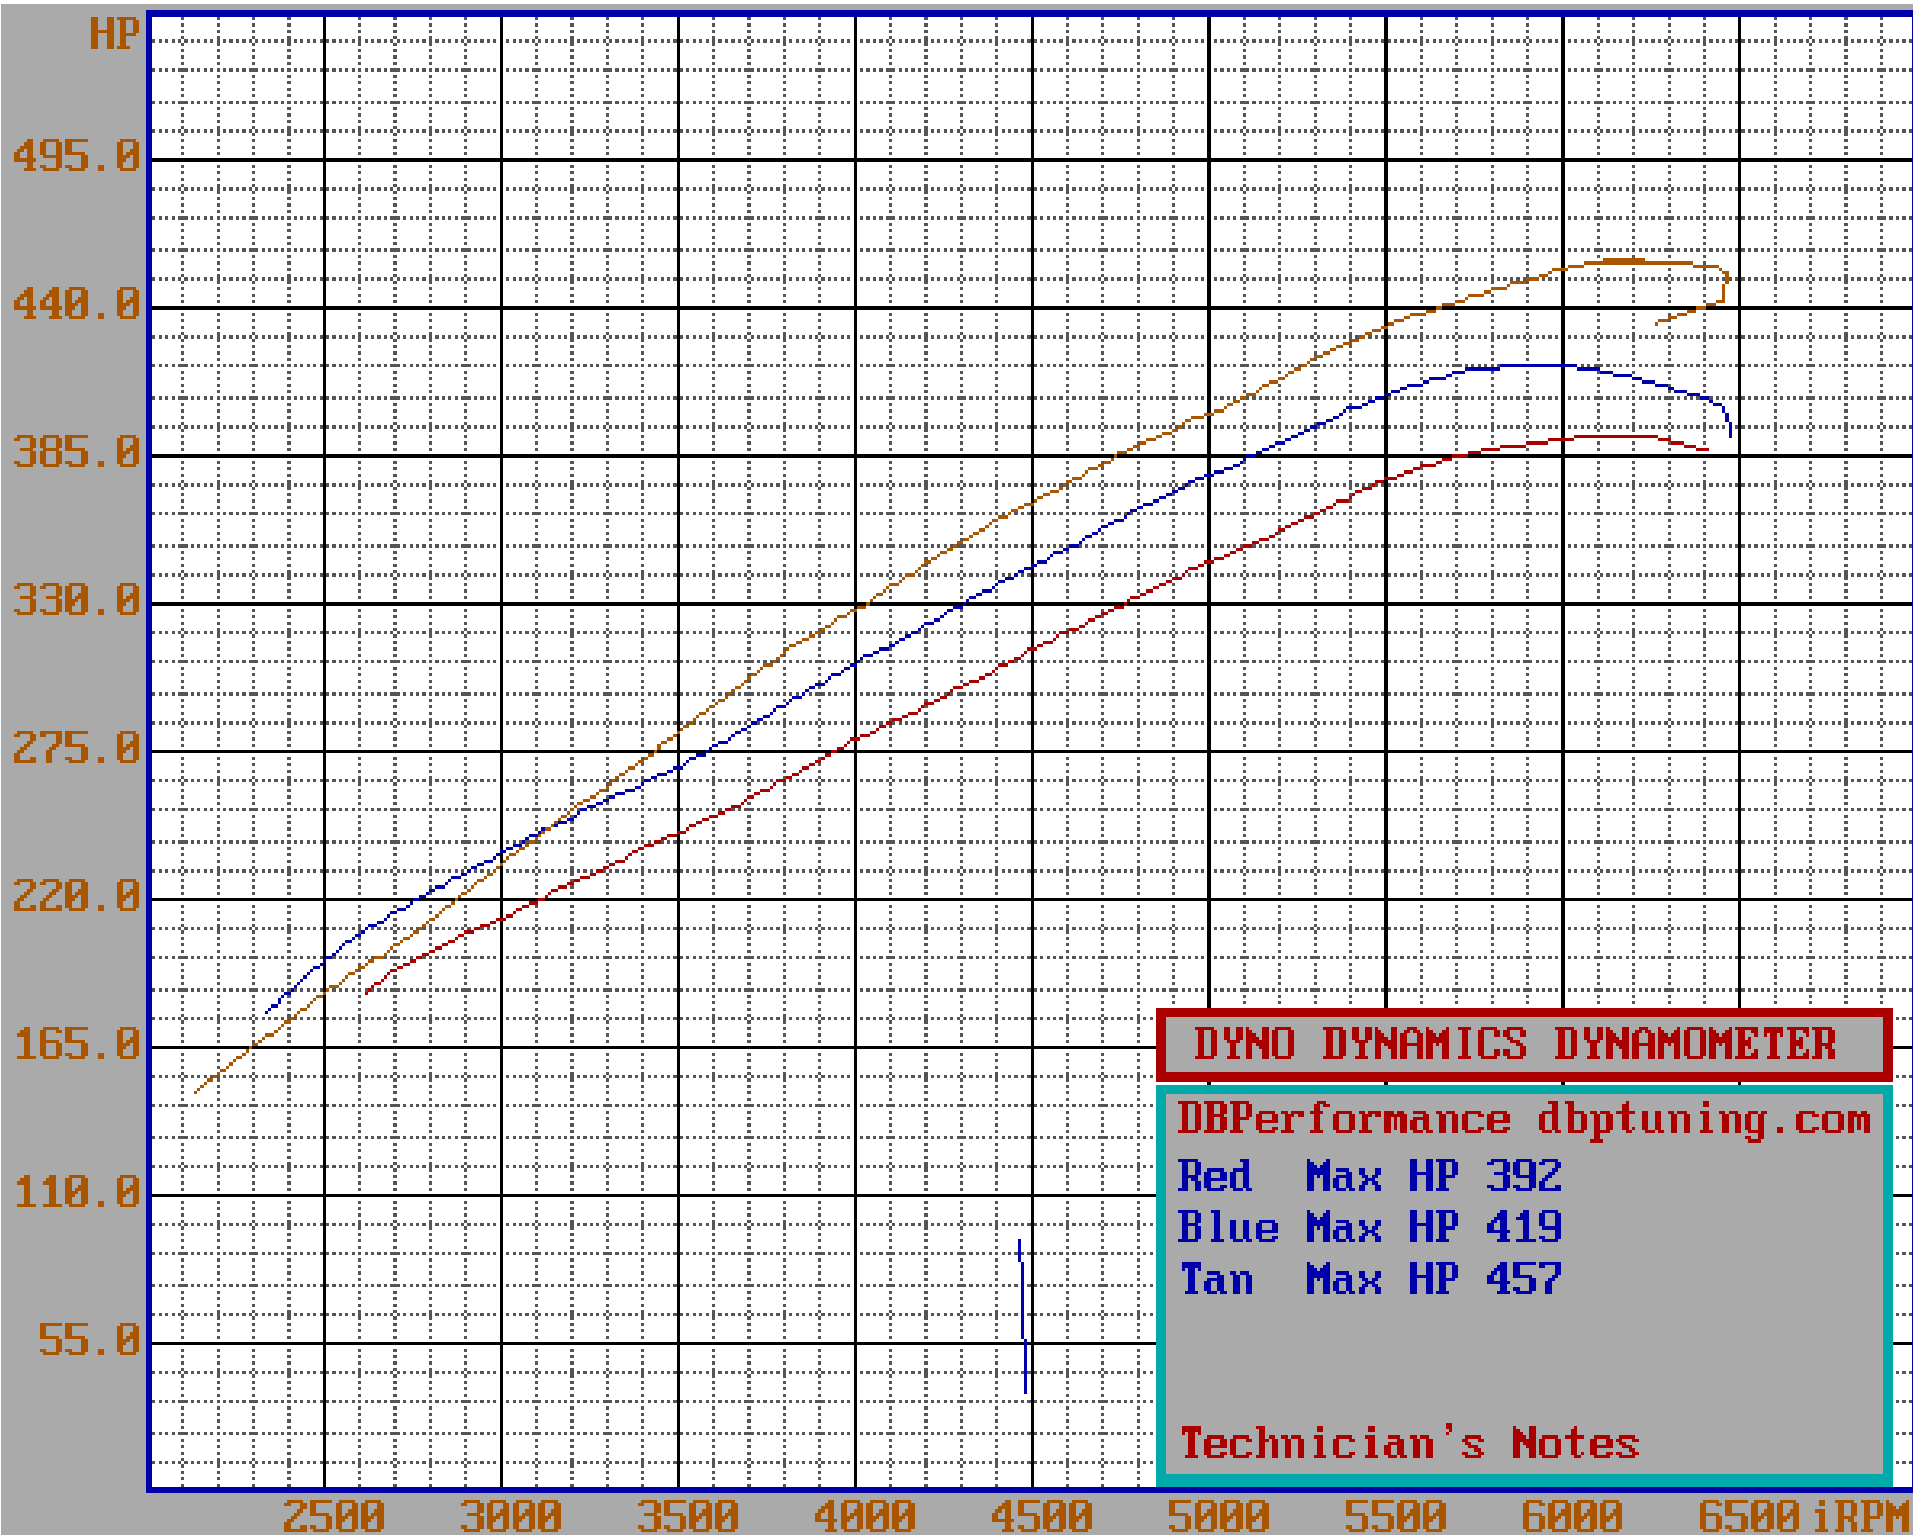

TOMCOMP1.PCX

DYNO DYNAMICS DYNAMOMETER

DBPerformance dbptuning.com

Red Max HP 392
Blue Max HP 419
Tan Max HP 457

Technician's Notes