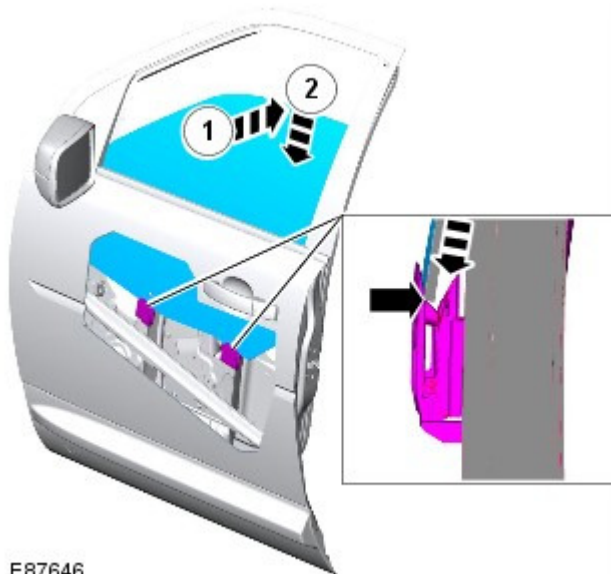

Published: 22-Jan-2015

Glass, Frames and Mechanisms - Front Door Window Glass

Removal and Installation

Removal

1. Torque: 1.1 Nm

3.

E174280

Installation

1. To install, reverse the removal procedure.

2.

E87646