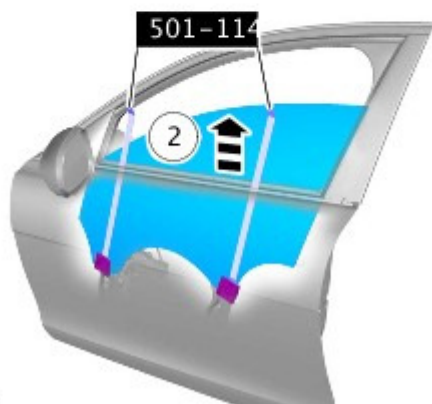

Published: 22-Jan-2015

Glass, Frames and Mechanisms - Front Door Window Glass

Removal and Installation

Removal

1. Torque: 1.1 Nm

3.

E174280

Installation

1. To install, reverse the removal procedure.

2.

E87646