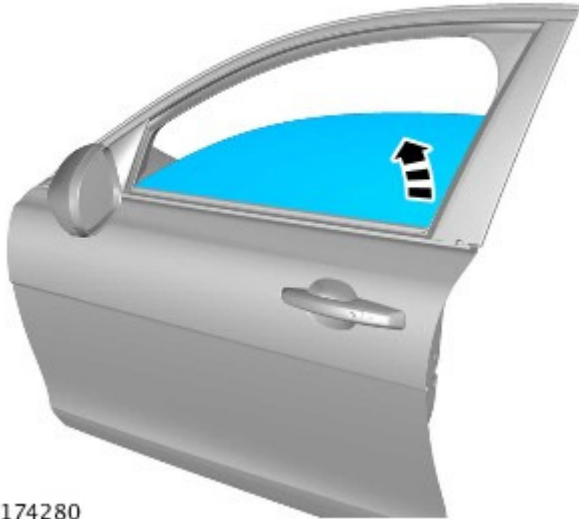

Published: 22-Jan-2015

Glass, Frames and Mechanisms - Front Door Window Glass

Removal and Installation

Removal

1. Torque: 1.1 Nm

3.

E174280

Installation

1. To install, reverse the removal procedure.

2.

E87646