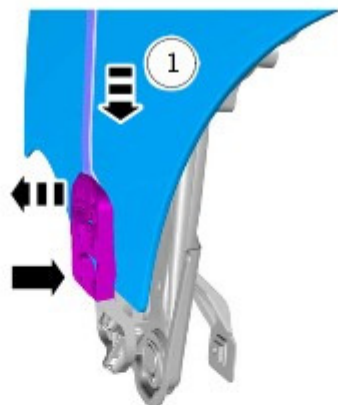

Published: 22-Jan-2015

Glass, Frames and Mechanisms - Front Door Window Glass

Removal and Installation

Removal

1. Torque: 1.1 Nm

3.

E174280

Installation

1. To install, reverse the removal procedure.

2.

E87646