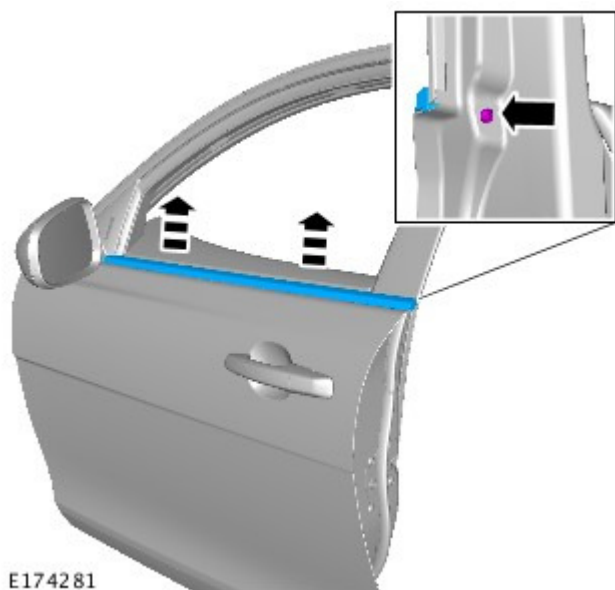

Published: 22-Jan-2015

Glass, Frames and Mechanisms - Front Door Window Glass

Removal and Installation

Removal

1. Torque: 1.1 Nm

3.

E174280

Installation

1. To install, reverse the removal procedure.

2.

E87646