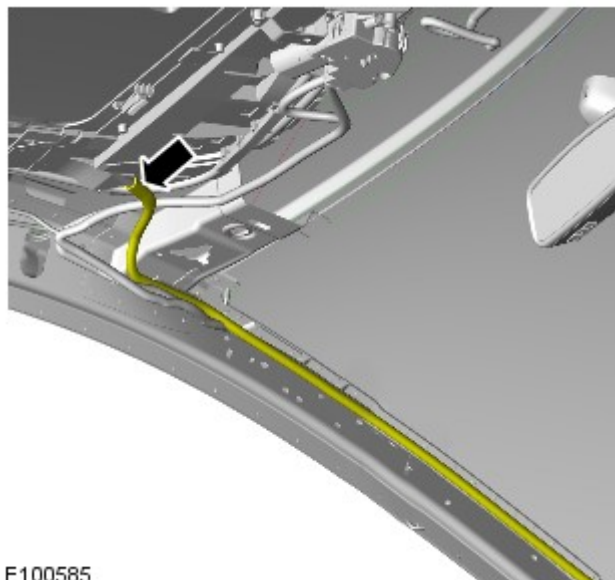

Roof Opening Panel - Roof Opening Panel Front Drain Hose

Removal and Installation

Removal

1. Refer to: [Fender Splash Shield](#) (501-02 Front End Body Panels, Removal and Installation).

1. Refer to: [Cowl Side Trim Panel](#) (501-05 Interior Trim and Ornamentation, Removal and Installation).

1. Refer to: [Headliner](#) (501-05 Interior Trim and Ornamentation, Removal and Installation).

Installation

1. To install, reverse the removal procedure.