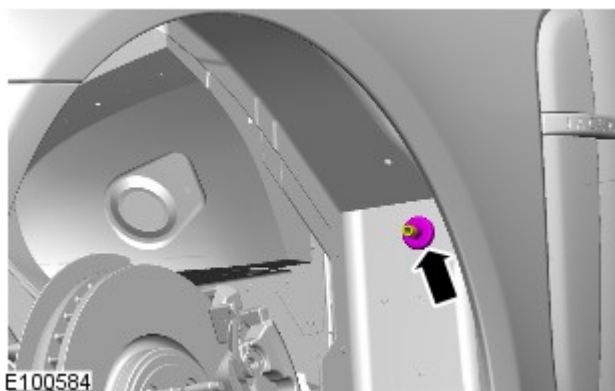

Roof Opening Panel - Roof Opening Panel Front Drain Hose

Removal and Installation

Removal

1. Refer to: [Fender Splash Shield](#) (501-02 Front End Body Panels, Removal and Installation).

1. Refer to: [Cowl Side Trim Panel](#) (501-05 Interior Trim and Ornamentation, Removal and Installation).

1. Refer to: [Headliner](#) (501-05 Interior Trim and Ornamentation, Removal and Installation).

Installation

1. To install, reverse the removal procedure.