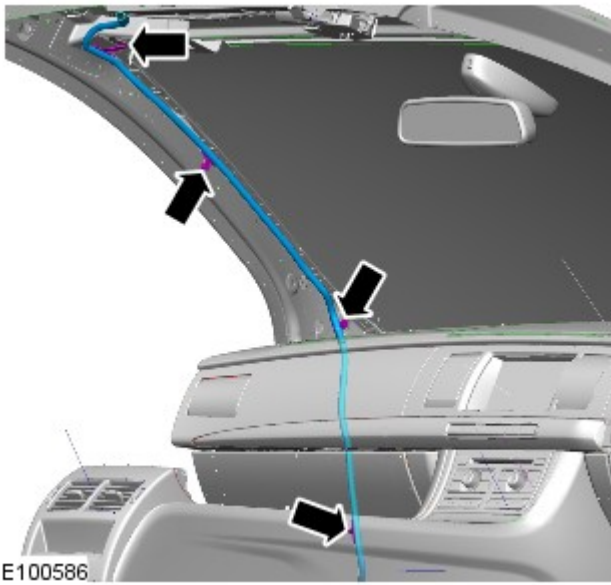

Roof Opening Panel - Roof Opening Panel Front Drain Hose

Removal and Installation

Removal

1. Refer to: [Fender Splash Shield](#) (501-02 Front End Body Panels, Removal and Installation).

1. Refer to: [Cowl Side Trim Panel](#) (501-05 Interior Trim and Ornamentation, Removal and Installation).

1. Refer to: [Headliner](#) (501-05 Interior Trim and Ornamentation, Removal and Installation).

Installation

1. To install, reverse the removal procedure.