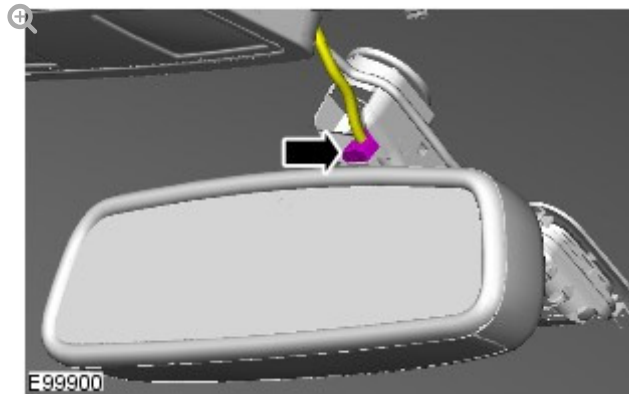

1.

CAUTIONS:

- Take extra care not to damage the clips.
- Protect the surrounding trim to avoid damage.

E125685

2.

E99900

3.

E99901

INSTALLATION

1.

2.

3.

CAUTION:

Take extra care not to damage the clips.

NOTE:

For vehicles with Auto high beam assist (AHBA) the Interior mirror cover caps are designed for one fit only, therefore should be replaced.