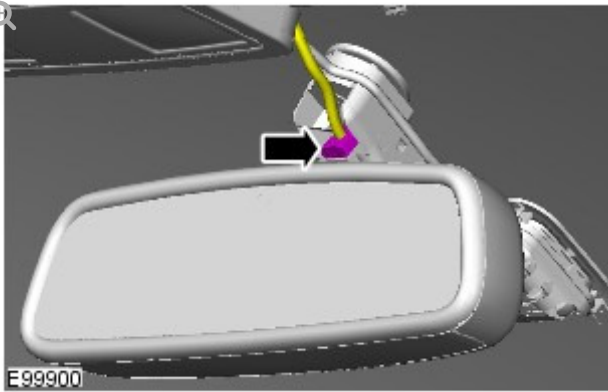

1.

CAUTIONS:

- Take extra care not to damage the clips.
- Protect the surrounding trim to avoid damage.

E125685

2.

E99900

3.

E99901

INSTALLATION

1.

2.

3.

CAUTION:

Take extra care not to damage the clips.

NOTE:

For vehicles with Auto high beam assist (AHBA) the Interior mirror cover caps are designed for one fit only, therefore should be replaced.