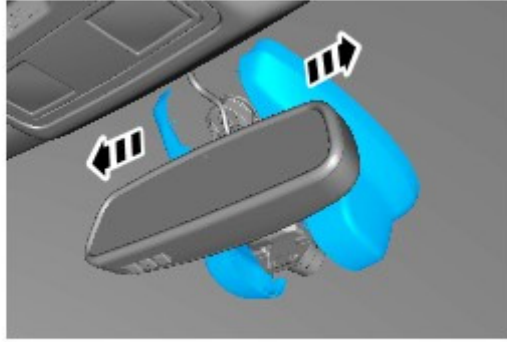

2011.75 XJ RANGE (X351), 501-09

REAR VIEW MIRRORS

INTERIOR REAR VIEW MIRROR

[G1267494]

REMOVAL AND INSTALLATION

REMOVAL

NOTE:

Some variation in the illustrations may occur, but the essential information is always correct.

1.

CAUTIONS:

- Take extra care not to damage the clips.
- Protect the surrounding trim to avoid damage.

E125685

2.

E99900

3.

E99901

INSTALLATION

1.

2.

3.

CAUTION:

Take extra care not to damage the clips.

NOTE:

For vehicles with Auto high beam assist (AHBA) the Interior mirror cover caps are designed for one fit only, therefore should be replaced.