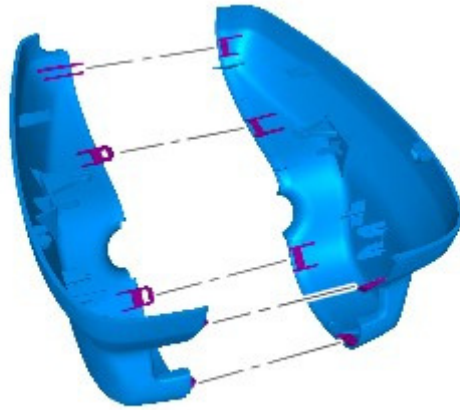

2011.75 XJ RANGE (X351), 501-09

REAR VIEW MIRRORS

INTERIOR REAR VIEW MIRROR

[G1267494]

REMOVAL AND INSTALLATION

REMOVAL

NOTE:

Some variation in the illustrations may occur, but the essential information is always correct.

1.

CAUTIONS:

- Take extra care not to damage the clips.
- Protect the surrounding trim to avoid damage.

E125685

2.

E99900

3.

E99901

INSTALLATION

1.

2.

3.

CAUTION:

Take extra care not to damage the clips.

NOTE:

For vehicles with Auto high beam assist (AHBA) the Interior mirror cover caps are designed for one fit only, therefore should be replaced.