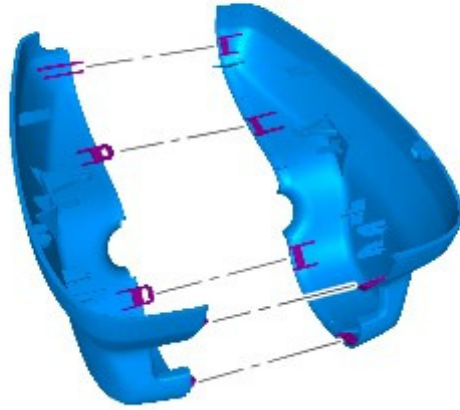

INSTALLATION

1.

2.

3.

CAUTION:

Take extra care not to damage the clips.

NOTE:

For vehicles with Auto high beam assist (AHBA) the Interior mirror cover caps are designed for one fit only, therefore should be replaced.