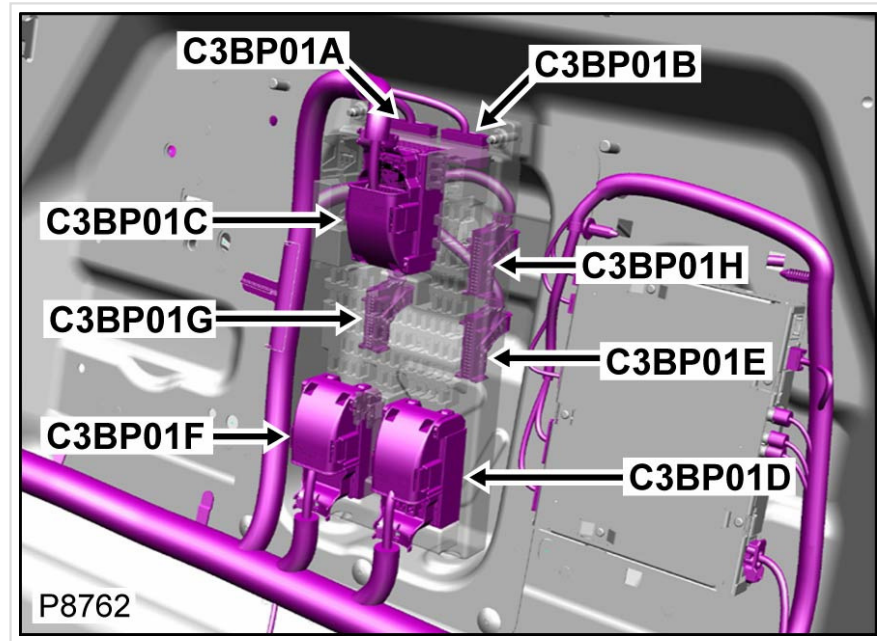

Connector Face

Housing Not Serviceable

Engineering Part Number 3M5T-14489-BRC

Service Part Number

Colour GREY

Cavities 32

Harness CABIN RH HARNESS

Description Junction box-Central

Location Behind rear seat backrest - Left side

Wire chart and service repair kit information

CAV	CSA	COL	CCT	DESTN	Pre-Terminated Lead	Crimpers	Wire Stripper	Heat Shrink Sleeve	Ident Sleeve	Splice
3	0.35	BN-VT	ALL	C33-F	-	-	-	-	-	-
4	0.35	VT-GN	ALL	C33-F	-	-	-	-	-	-
5	0.75	GY-VT	ALL	C32-B	418-411-45	418-116A	418-117	418-104	418-112	418-107
6	0.35	GN-BN	ALL	C33-F	-	-	-	-	-	-
8	0.35	VT-BN	ALL	C33-F	-	-	-	-	-	-
9	0.35	WH-BN	ALL	C33-F	-	-	-	-	-	-

CAV	CSA	COL	CCT	DESTN	Pre-Terminated Lead	Crimpers	Wire Stripper	Heat Shrink Sleeve	Ident Sleeve	Splice
10	0.35	GN-VT	ALL	C33-F	-	-	-	-	-	-
11	0.35	GY-BN	ALL	C33-F	-	-	-	-	-	-
12	0.35	BU-GN	ALL	C33-F	-	-	-	-	-	-
13	0.35	BN-YE	ALL	C33-F	-	-	-	-	-	-
14	0.35	WH	ALL	C33-F	-	-	-	-	-	-
15	0.35	WH-GN	ALL	C33-E	-	-	-	-	-	-
16	0.35	WH-VT	ALL	C32-E	-	-	-	-	-	-
19	0.35	GY-YE	ALL	C33-F	-	-	-	-	-	-
20	0.35	YE-BU	ALL	C33-F	-	-	-	-	-	-
21	0.5	GN-OG	ALL	C32-D	418-411-45	418-116A	418-117	418-104	418-112	418-107
22	0.5	BU-WH	ALL	C32-B	418-411-45	418-116A	418-117	418-104	418-112	418-107
28	0.35	WH-BN	ALL	C33-F	-	-	-	-	-	-
29	0.5	GN-VT	BWKAD	C33-BF	-	-	-	-	-	-
29	0.5	GN-VT	BWKAA	C3R123	-	-	-	-	-	-
30	0.5	WH-VT	ALL	C3R124	418-411-45	418-116A	418-117	418-104	418-112	418-107
31	0.5	BU-BN	BWKAA	C3R125	-	-	-	-	-	-
31	0.5	BU-BN	BWKAD	C33-BC	-	-	-	-	-	-