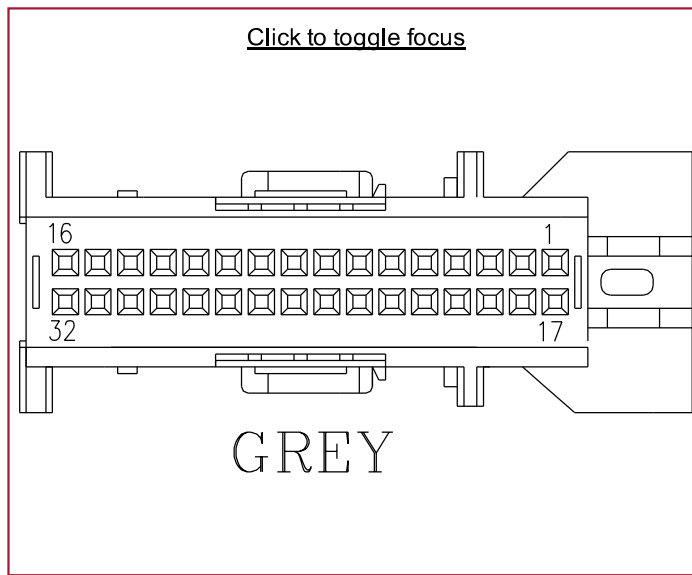

Connector Face

Housing Not Serviceable

Engineering Part Number 3M5T-14489-BRC

Service Part Number

Colour GREY

Cavities 32

Harness CABIN RH HARNESS

Description Junction box-Central