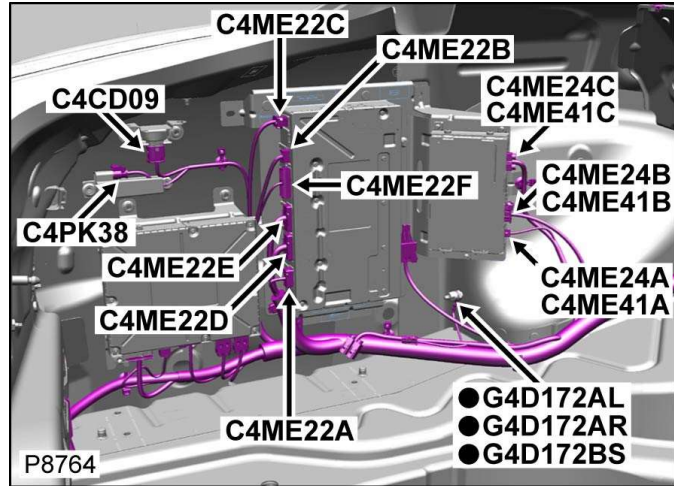

ZHd1bGZmOzIwMjAtMDctMjhUMTM6MTQ6MzkuMTgzWjisyMTcuMTU1LjM5LjkxOw==

Connector: **C4ME24A**

Description: **Module-Tuner-DAB**

CONNECTOR HOUSING SERVICEABLE

Location: **Luggage compartment - LH side**

Qualifier:

Part No.: **YPC908890**

Colour: **BLACK**

Cavities: **2WY**

Harness: **TELEMATICS HARNESS**

Wire Chart and Service Repair Kit Information

CAV	CSA	COL	CCT	DESTN	Pre-Terminated Lead	Extract Tool	Crimpers	Wire Stripper	Heat Shrink Sleeve	Ident Sleeve	Splice
1	0.5	GN-RD	IESAB+IBYAC	S/JOINT SPL606	418-411-45	-	418-116A	418-117	-	418-112	418-107
1	0.5	GN-RD	IESAA+IBYAC	C44-H	418-411-45	-	418-116A	418-117	-	418-112	418-107
2	0.75	GN	IBYAC	G4D172AL	418-411-45	-	418-116A	418-117	-	418-112	418-107