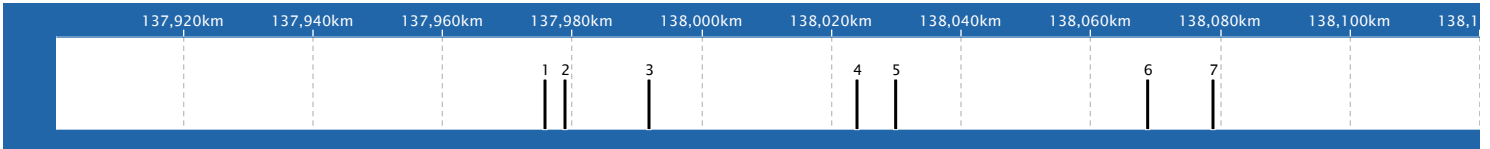

Events by distance

VIN: SAJWA2GE3CMV32328
Model: Jaguar X351 New XJ
Session creation: Wed 15-Jan-2025 19:22
Session printed: Wed 15-Jan-2025 19:25
Current odometer: 138,098km

DTC	ECU	Distance ▼	Description	Status	Options	Relevance
138,079km - Event 7						
U3003-62	ABS	138,079km	Battery voltage			
P0300-00	PCM	138,079km	Random misfire detected			
P0302-00	PCM	138,079km	Cylinder 2 misfire detected			
P0304-00	PCM	138,079km	Cylinder 4 misfire detected			
P0306-00	PCM	138,079km	Cylinder 6 misfire detected			
P0316-00	PCM	138,079km	Misfire detected on start-up (first 1000 revolutions)			
138,069km - Event 6						
C1A60-16	BCM	138,069km	Rear left tire pressure sensor and transmitter assembly			
138,030km - Event 5						
U2013-24	DDM	138,030km	Switchpack			
138,024km - Event 4						
C1D18-00	BCM	138,024km	J_14229_DTC_C1D18			
137,992km - Event 3						
C1D21-05	BCM	137,992km	No description available			
137,979km - Event 2						
U0140-00	SCME	137,979km	Lost communication with body control module			
137,976km - Event 1						
C1A03-78	RLM	137,976km	Front left height sensor			
C1A04-78	RLM	137,976km	Front right height sensor			
C1A03-22	SUMB	137,976km	Front left height sensor			
C1A04-21	SUMB	137,976km	Front right height sensor			
U043A-92	GSM	137,976km	Invalid data received from the suspension control module B			
B11FF-84	HVAC	137,976km	Air conditioning refrigerant pressure			
U0140-00	SCMF	137,976km	Lost communication with body control module			
U0156-00	SCMF	137,976km	Lost communication with information center A			
B1B01-87	BCM	137,976km	Key transponder			