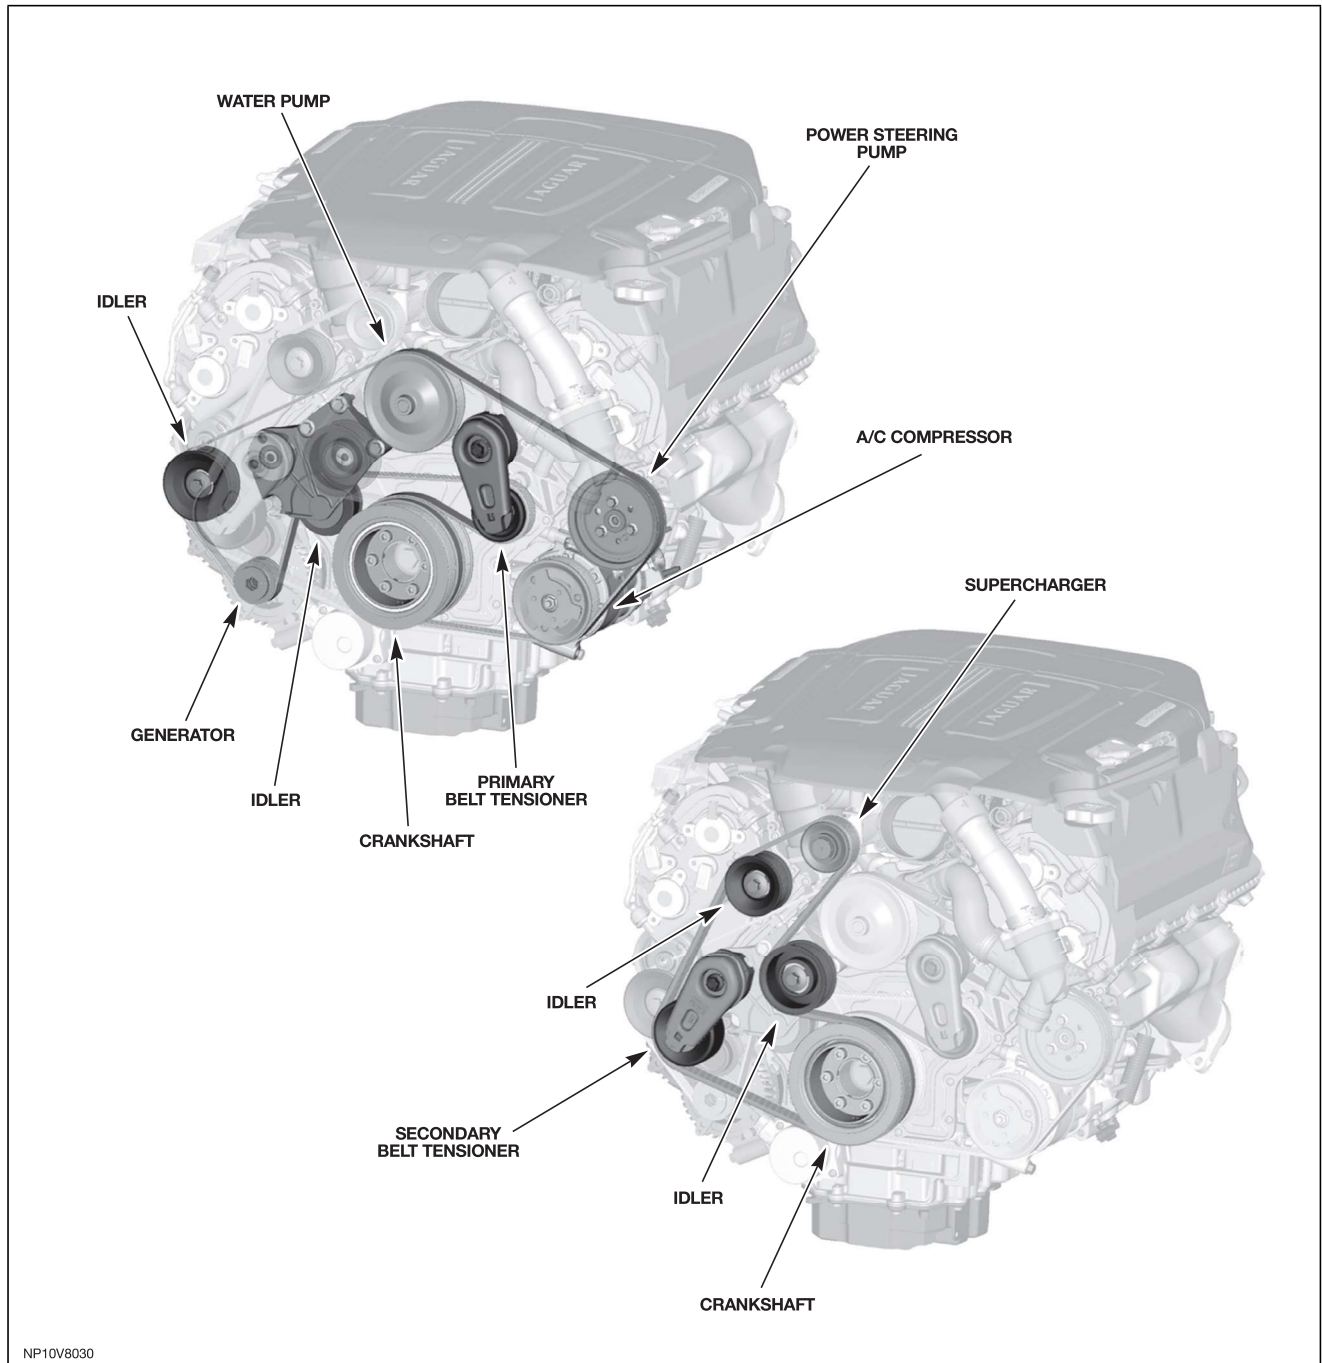

Jaguar Supercharged Layout

NP10V8030