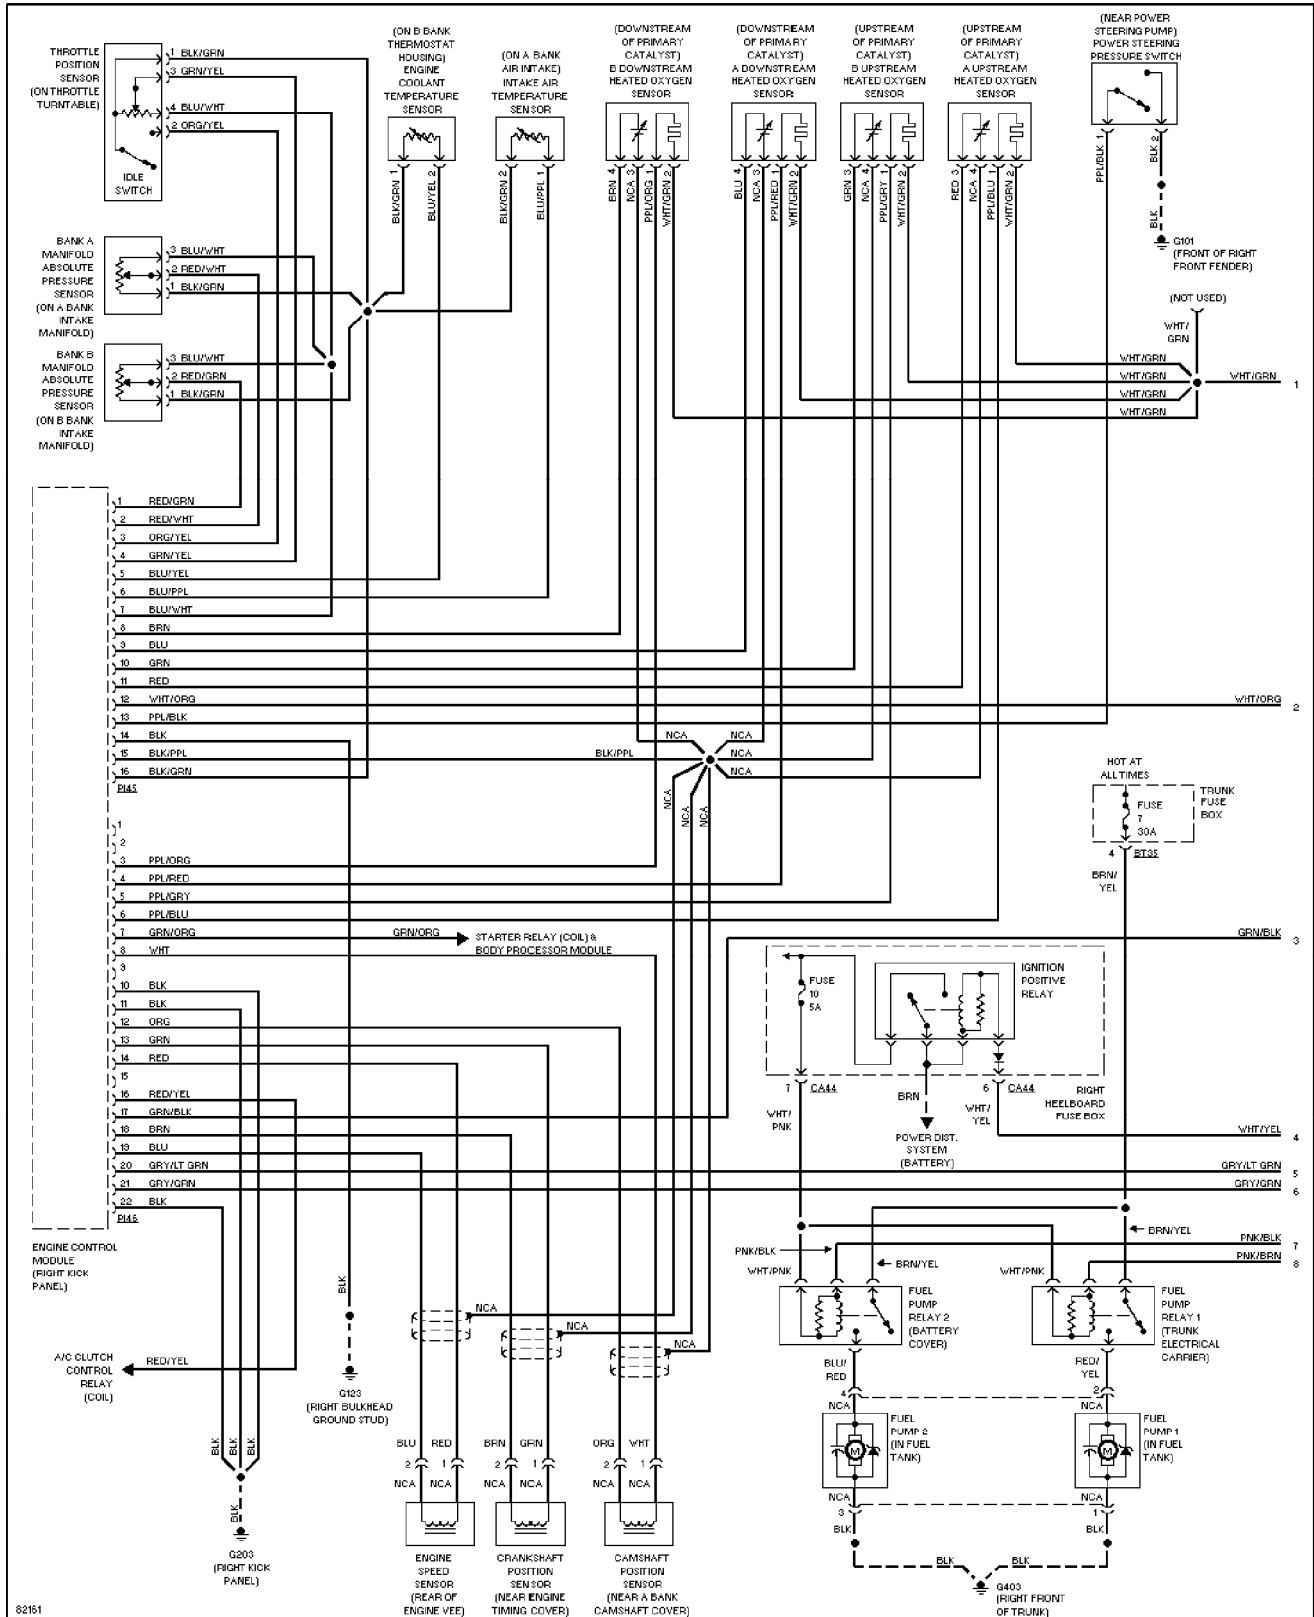

SYSTEM WIRING DIAGRAMS

6.0L, Engine Performance Circuits (1 of 3) (p. 11)

1996 Jaguar XJ12

For x

Copyright © 1998 Mitchell Repair Information Company, LLC
Saturday, September 11, 2004 10:40AM