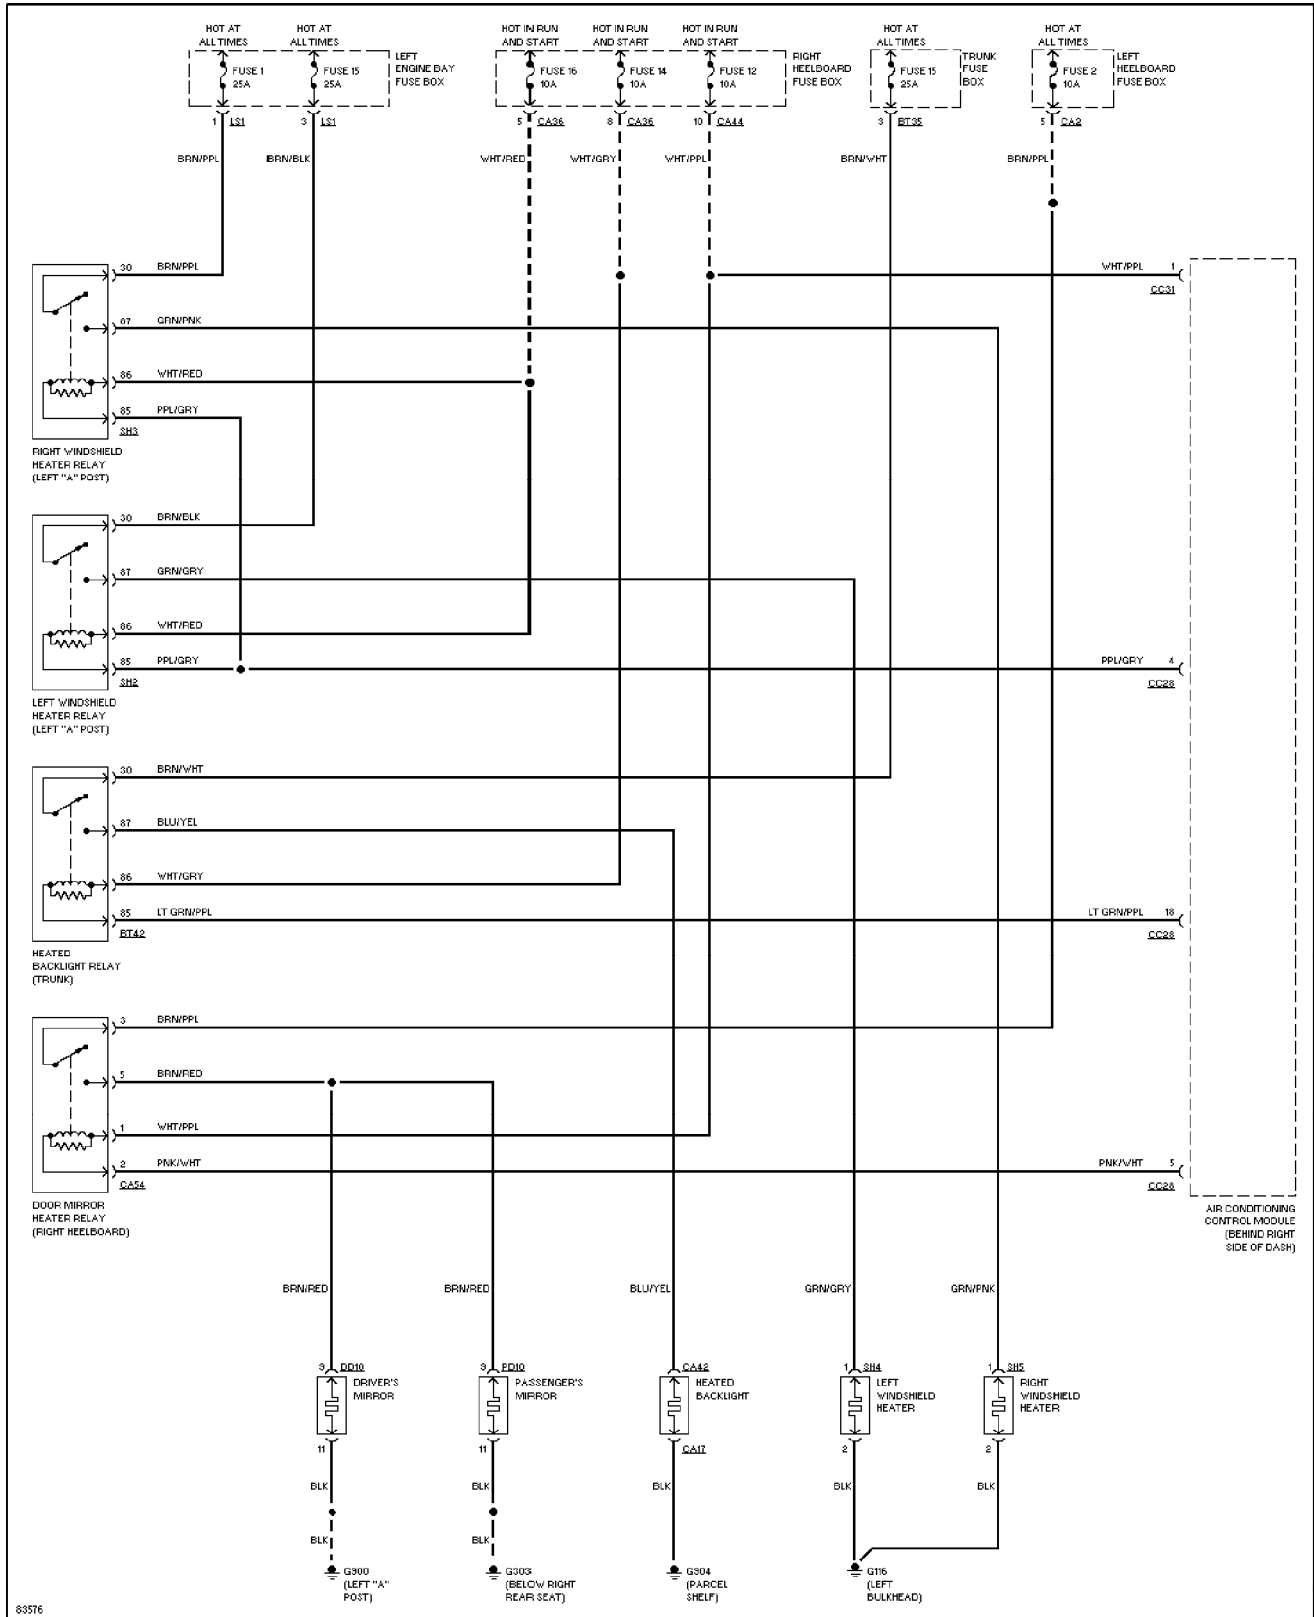

SYSTEM WIRING DIAGRAMS

Defogger Circuit (p. 9)

1996 Jaguar XJ12

For x

Copyright © 1998 Mitchell Repair Information Company, LLC

Saturday, September 11, 2004 10:40AM

SYSTEM WIRING DIAGRAMS

Electronic Power Steering Circuit (p. 10)