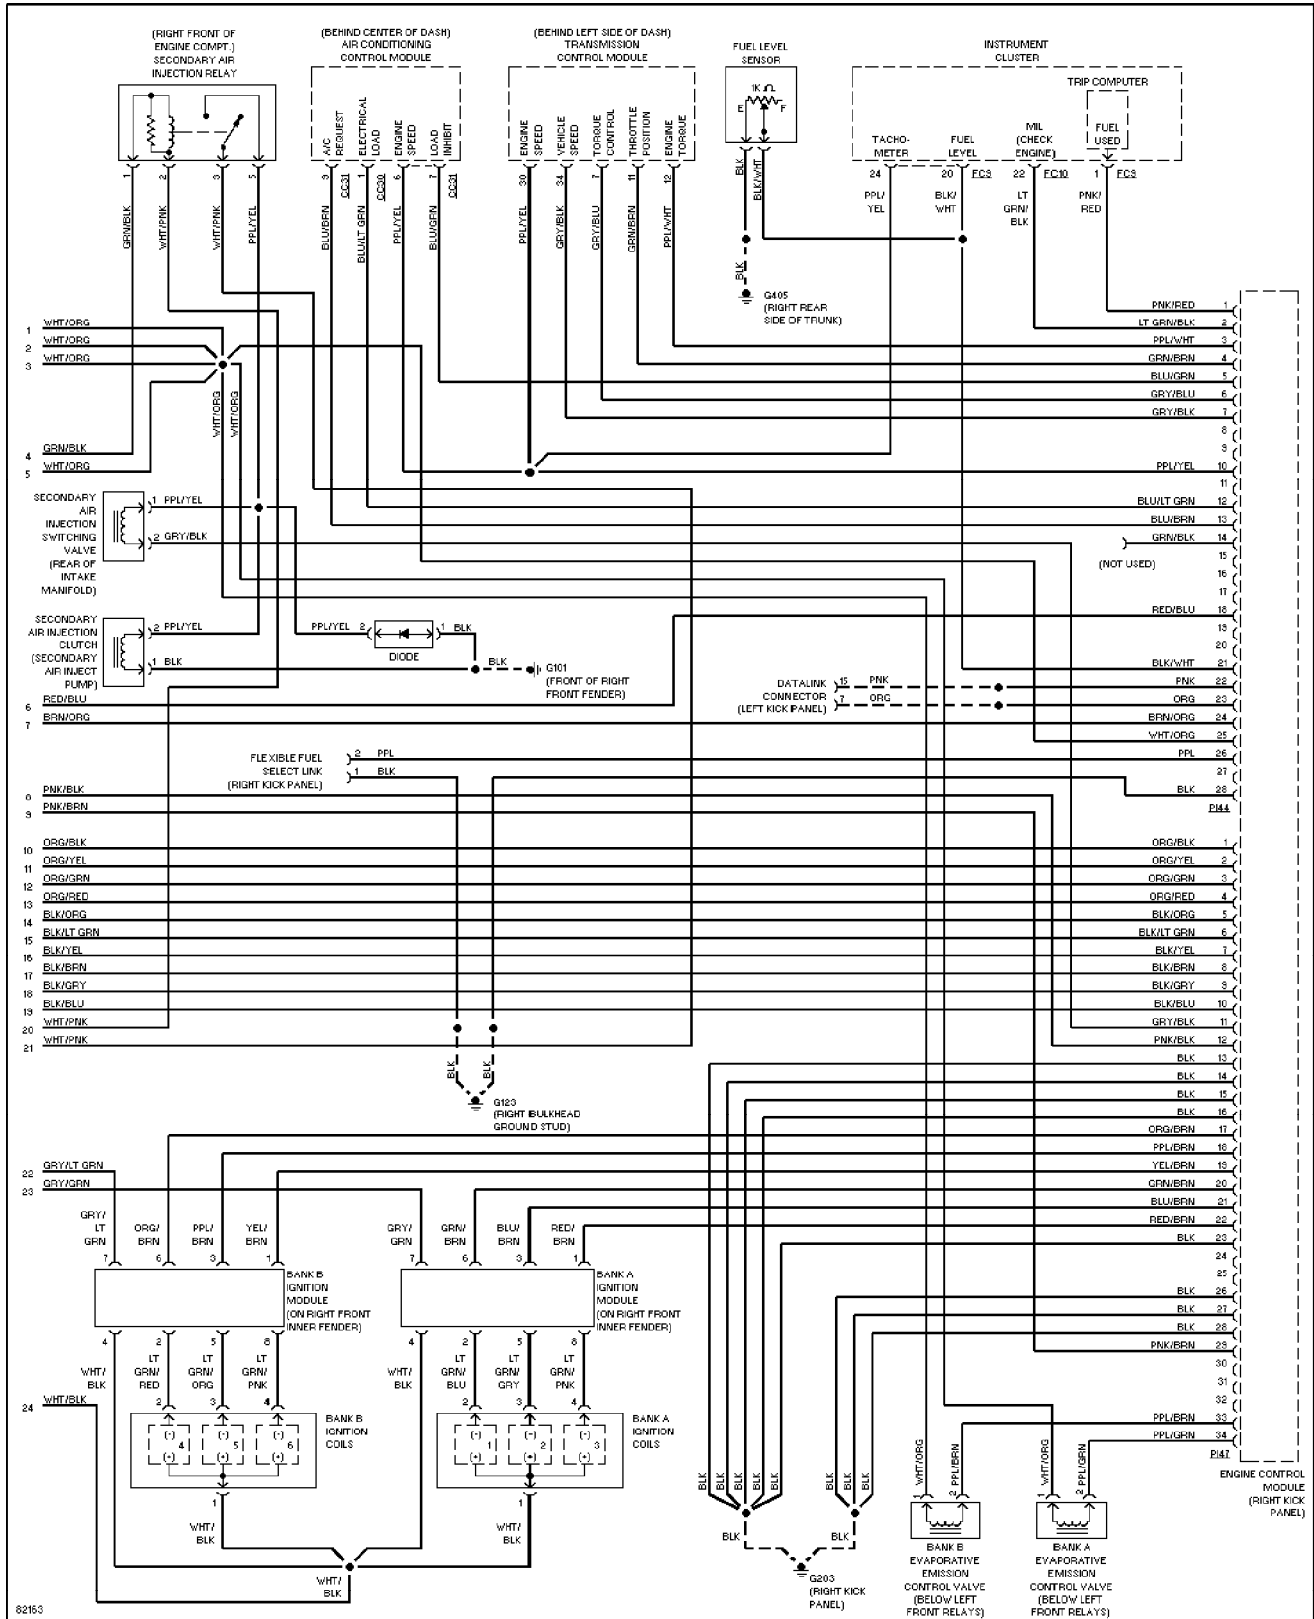

SYSTEM WIRING DIAGRAMS

6.0L, Engine Performance Circuits (3 of 3) (p. 13)

1996 Jaguar XJ12

For x

Copyright © 1998 Mitchell Repair Information Company, LLC

Saturday, September 11, 2004 10:40AM

SYSTEM WIRING DIAGRAMS