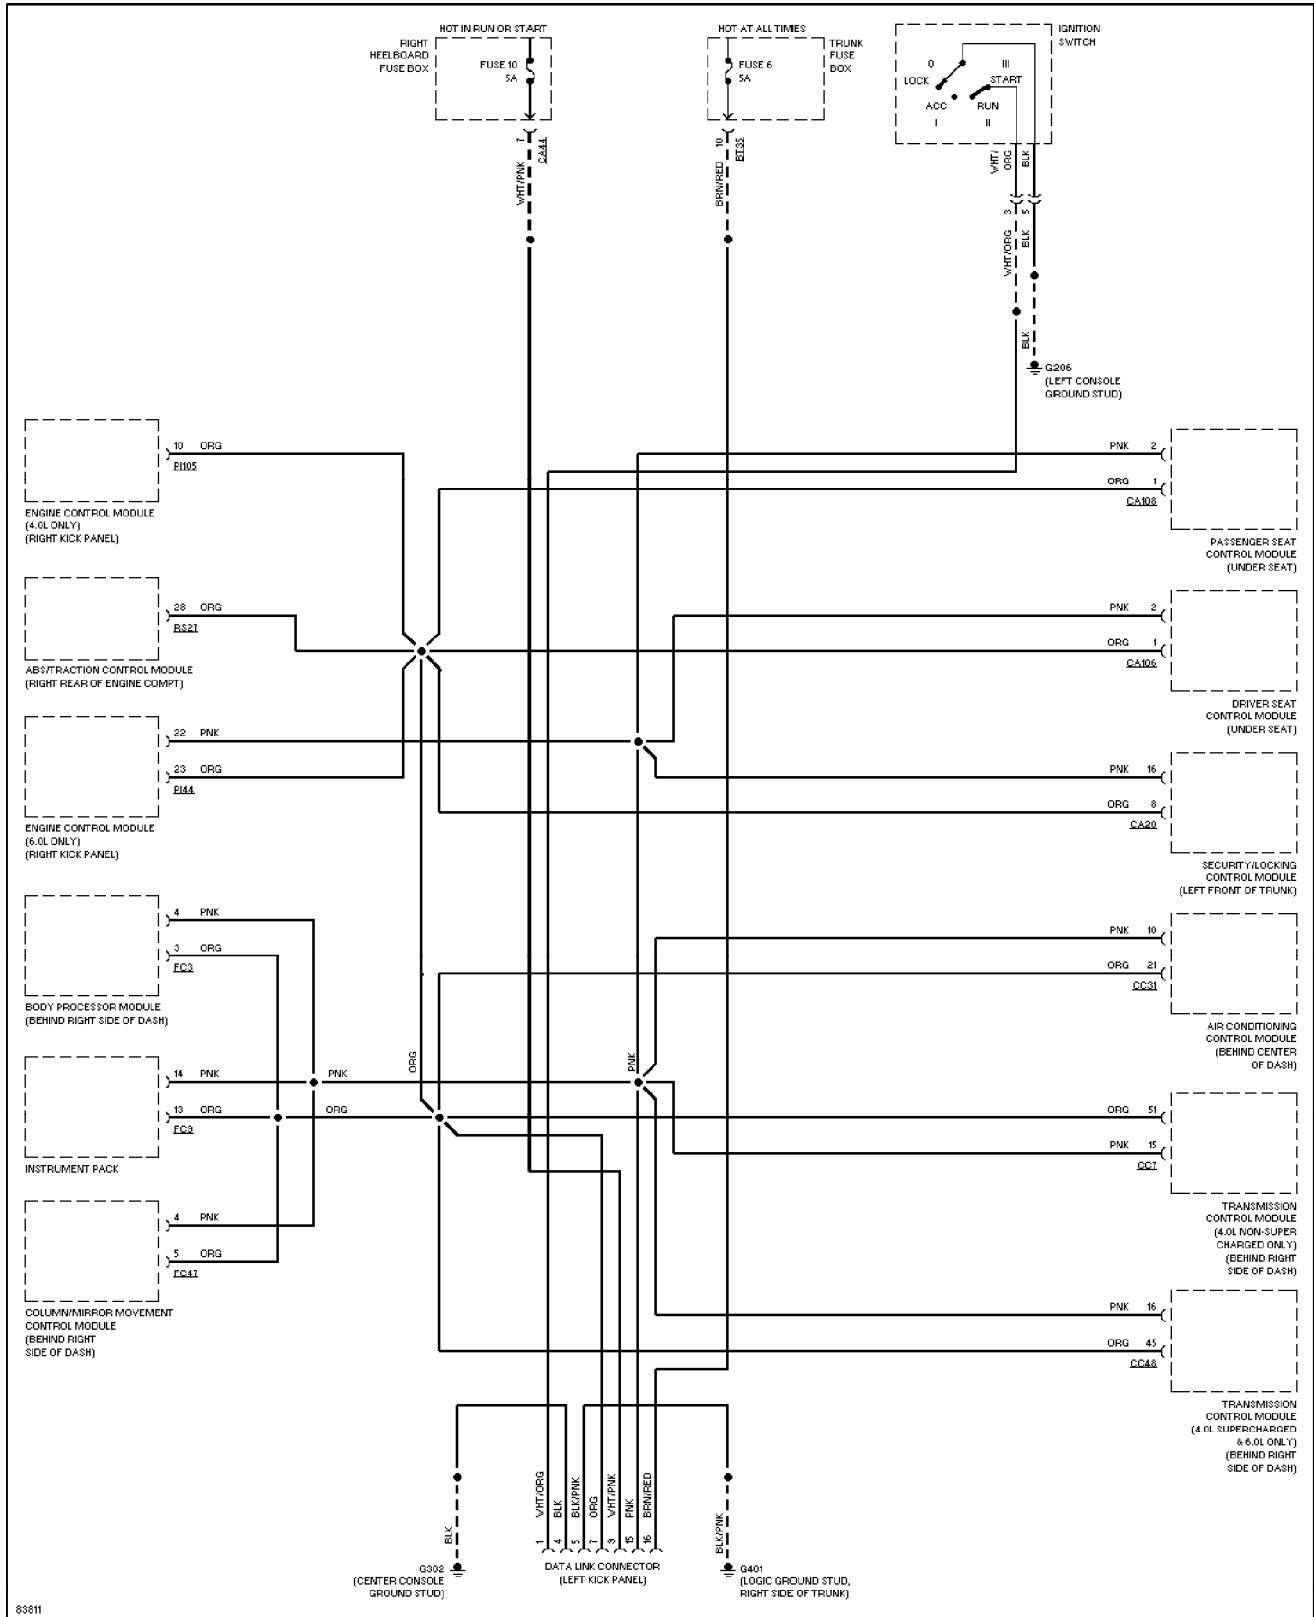

SYSTEM WIRING DIAGRAMS

Computer Data Lines (p. 6)

1996 Jaguar XJ12

For x

Copyright © 1998 Mitchell Repair Information Company, LLC

Saturday, September 11, 2004 10:40AM