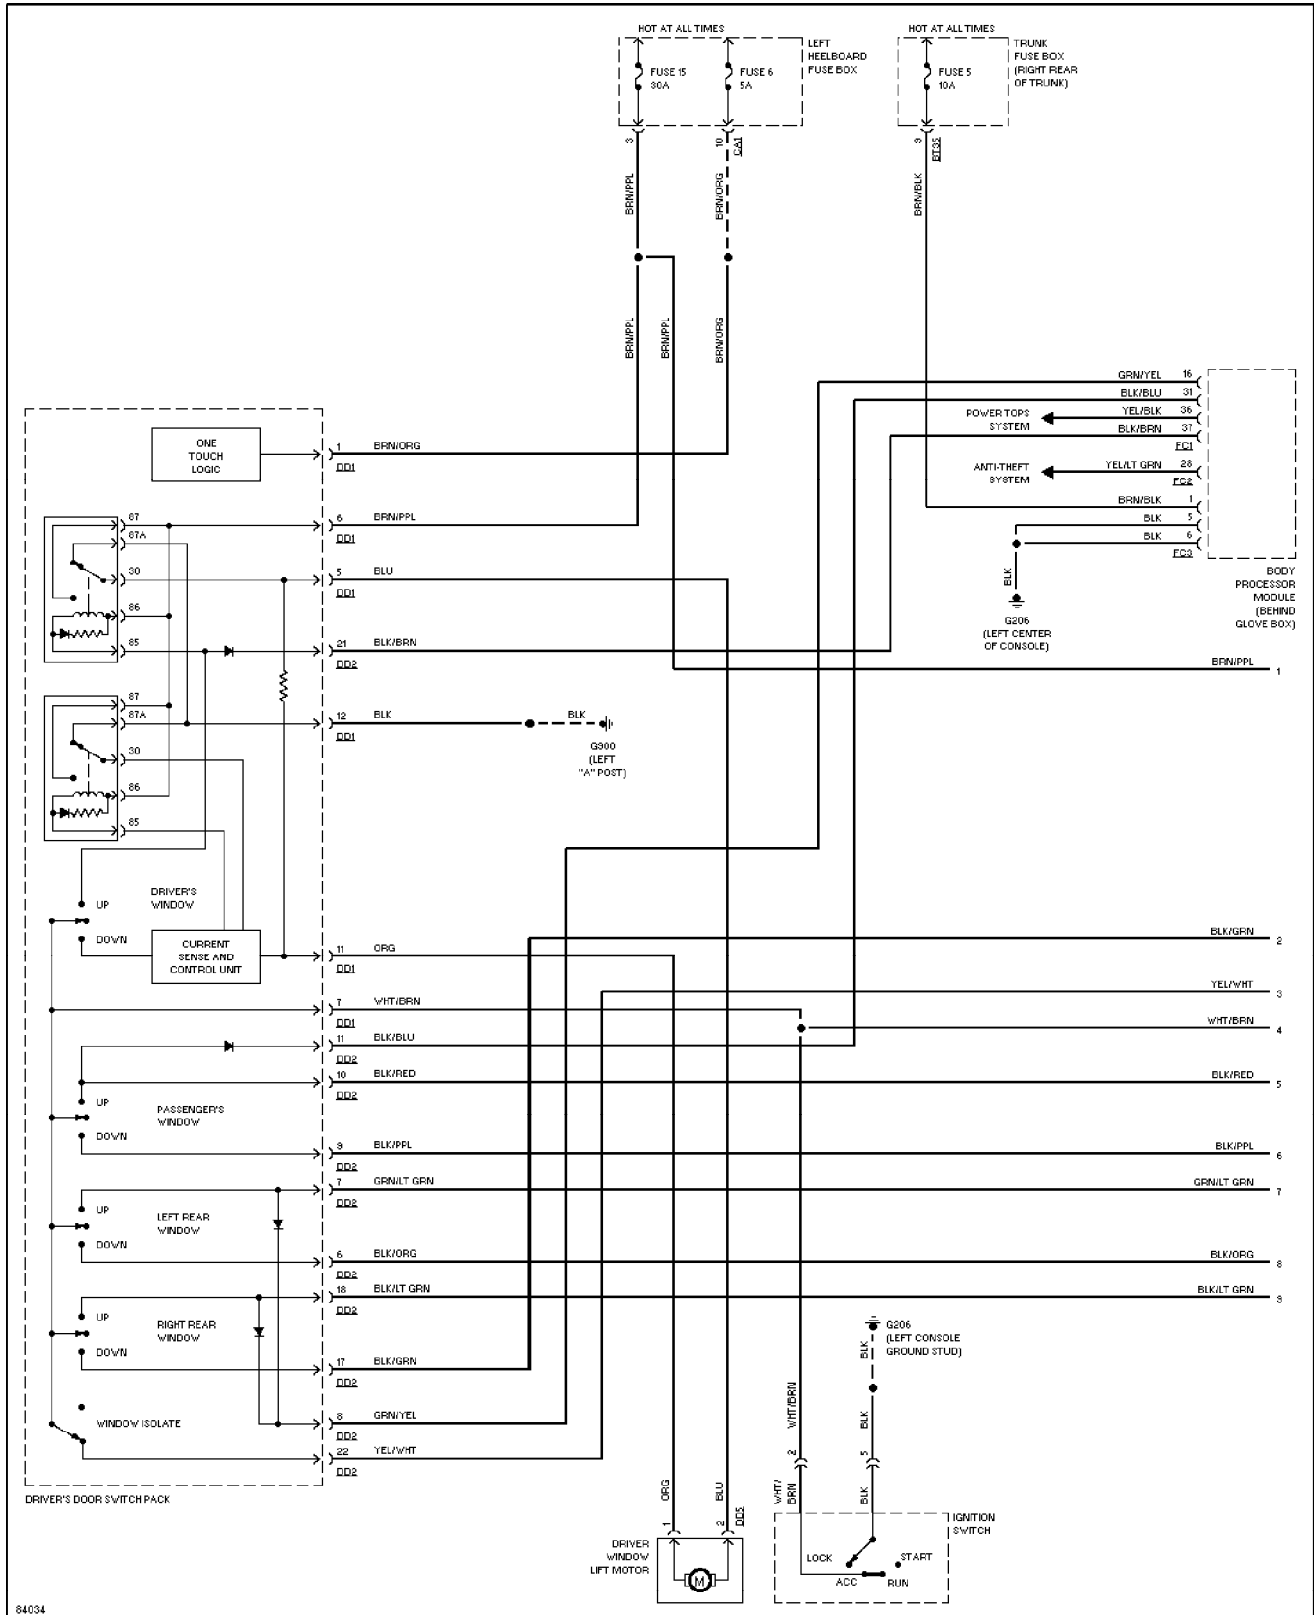

Saturday, September 11, 2004 10:40AM

SYSTEM WIRING DIAGRAMS

Power Window Circuit (1 of 2) (p. 43)

1996 Jaguar XJ12

For x

Copyright © 1998 Mitchell Repair Information Company, LLC
 Saturday, September 11, 2004 10:40AM