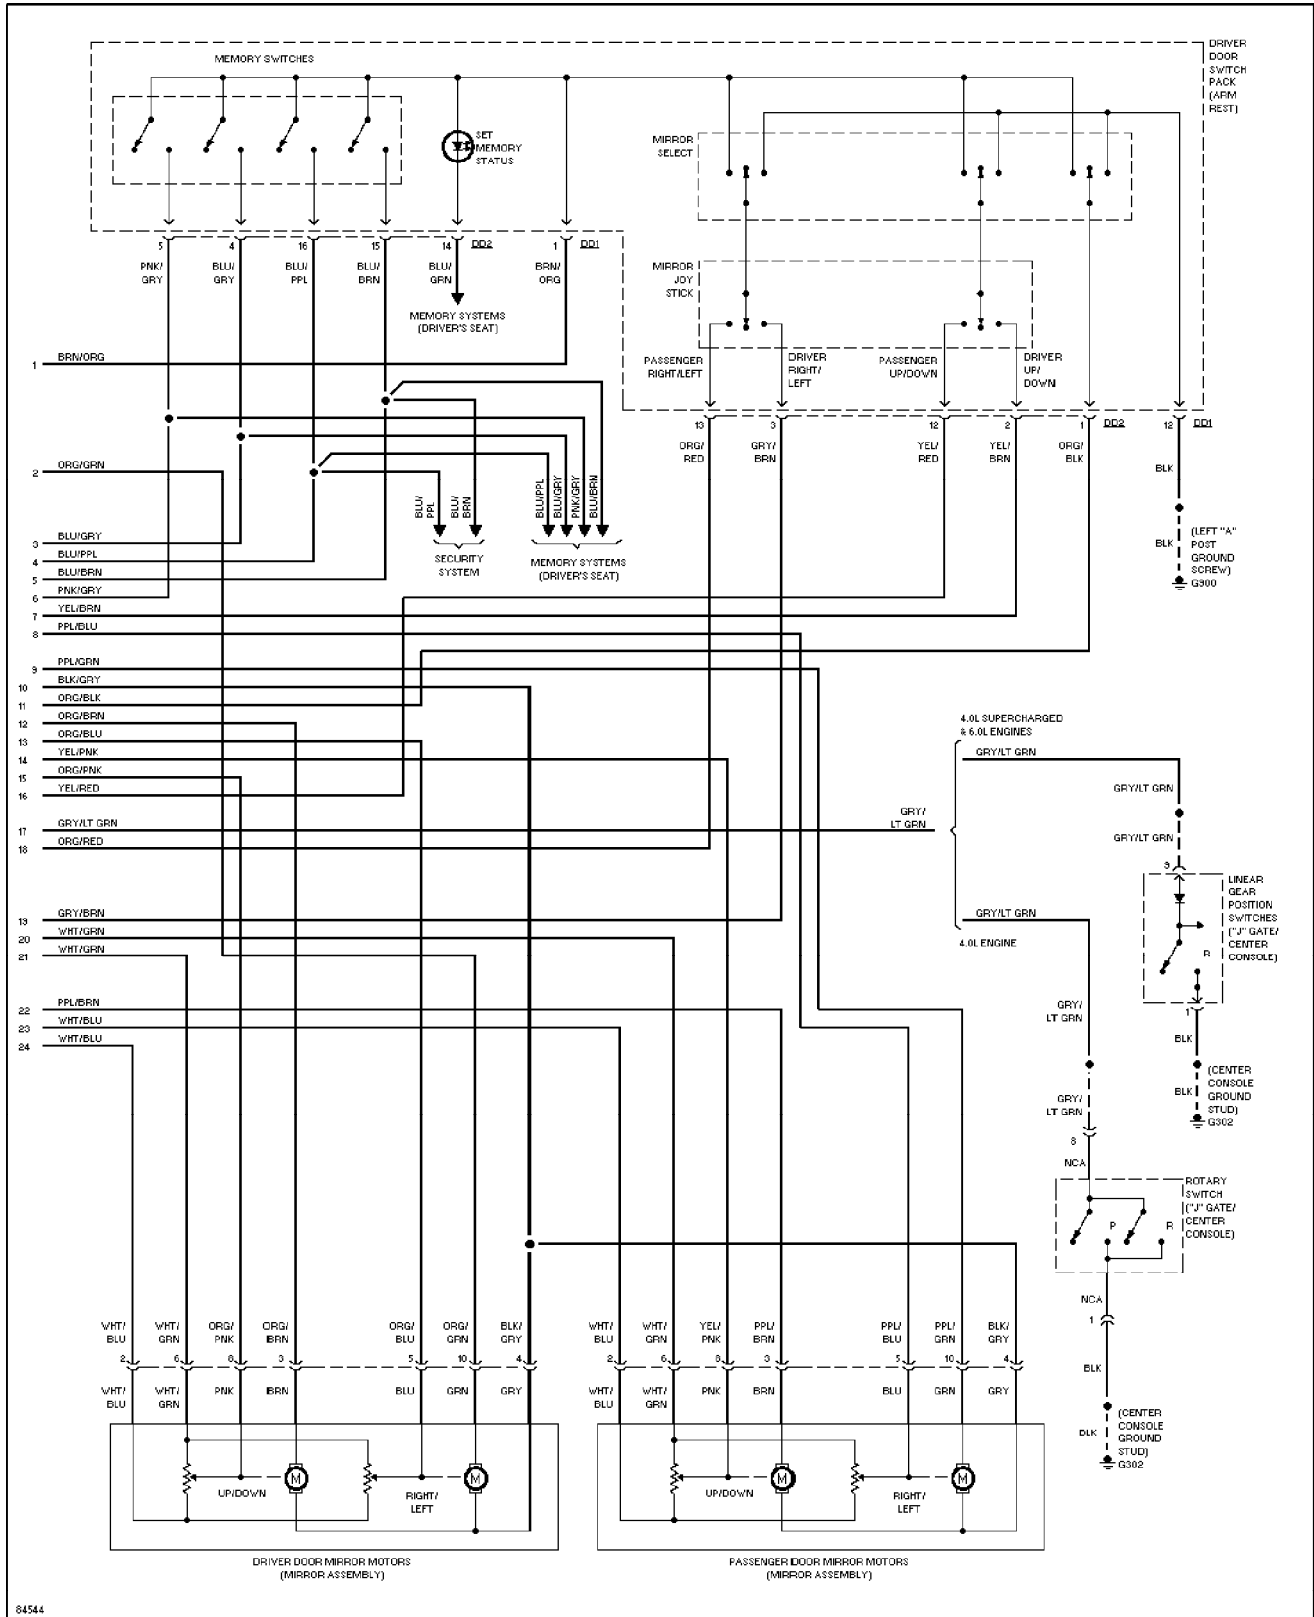

SYSTEM WIRING DIAGRAMS

Memory Mirrors Circuit (2 of 2) (p. 26)

1996 Jaguar XJ12

For x

Copyright © 1998 Mitchell Repair Information Company, LLC
Saturday, September 11, 2004 10:40AM

SYSTEM WIRING DIAGRAMS

Passenger's Memory Seat Circuit, Long Wheel Base (1 of 2) (p. 27)