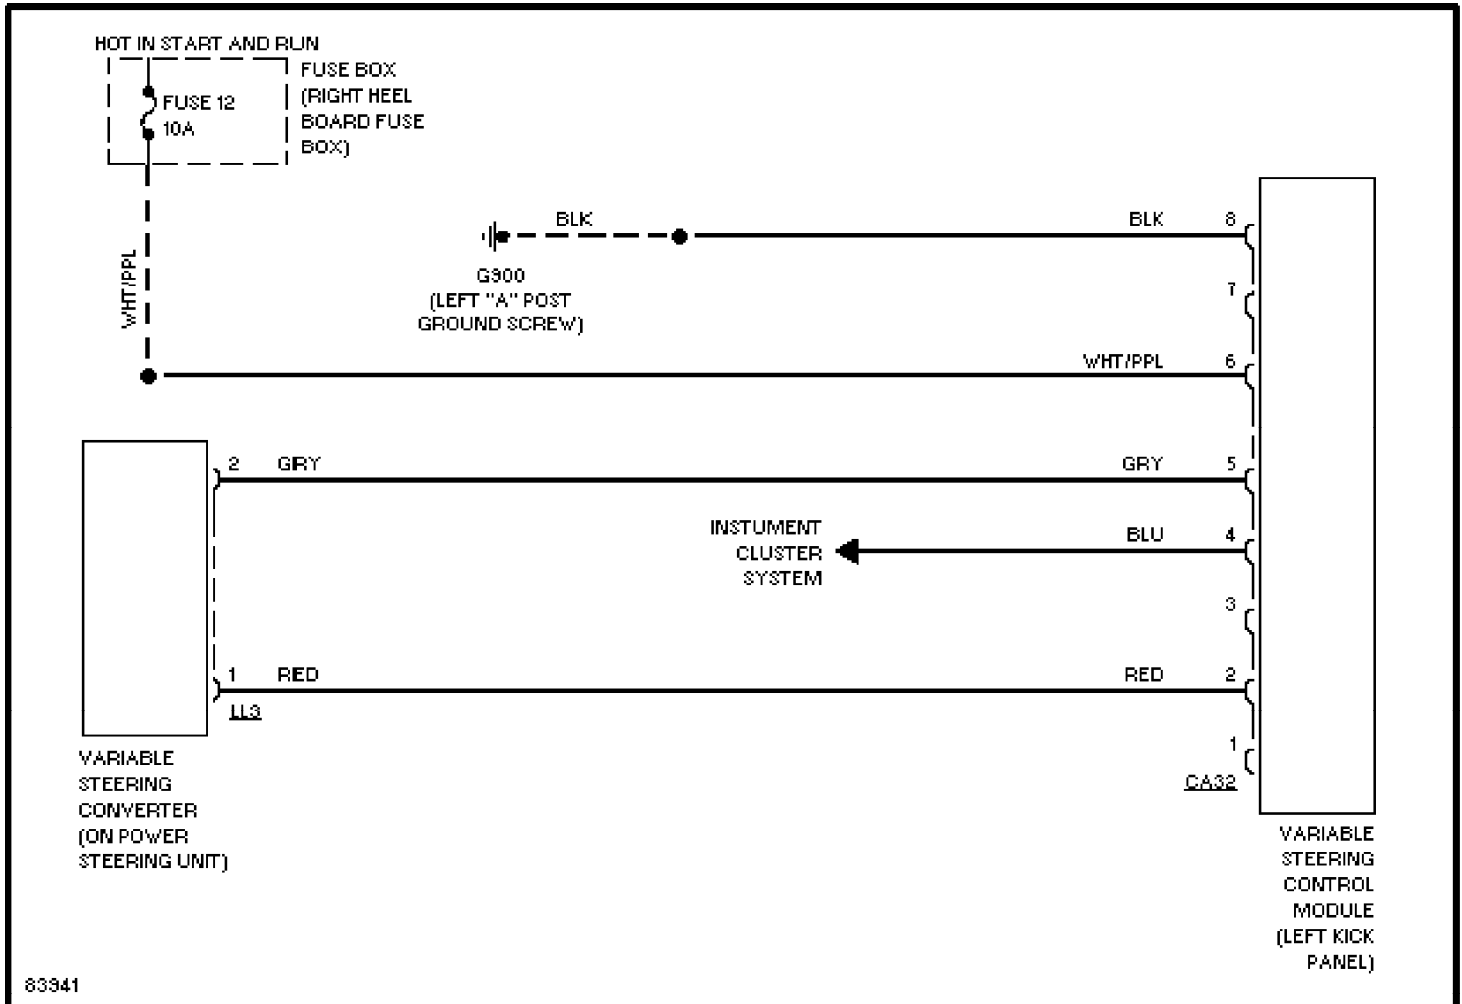

SYSTEM WIRING DIAGRAMS

Electronic Power Steering Circuit (p. 10)

1996 Jaguar XJ12

For x

Copyright © 1998 Mitchell Repair Information Company, LLC
Saturday, September 11, 2004 10:40AM