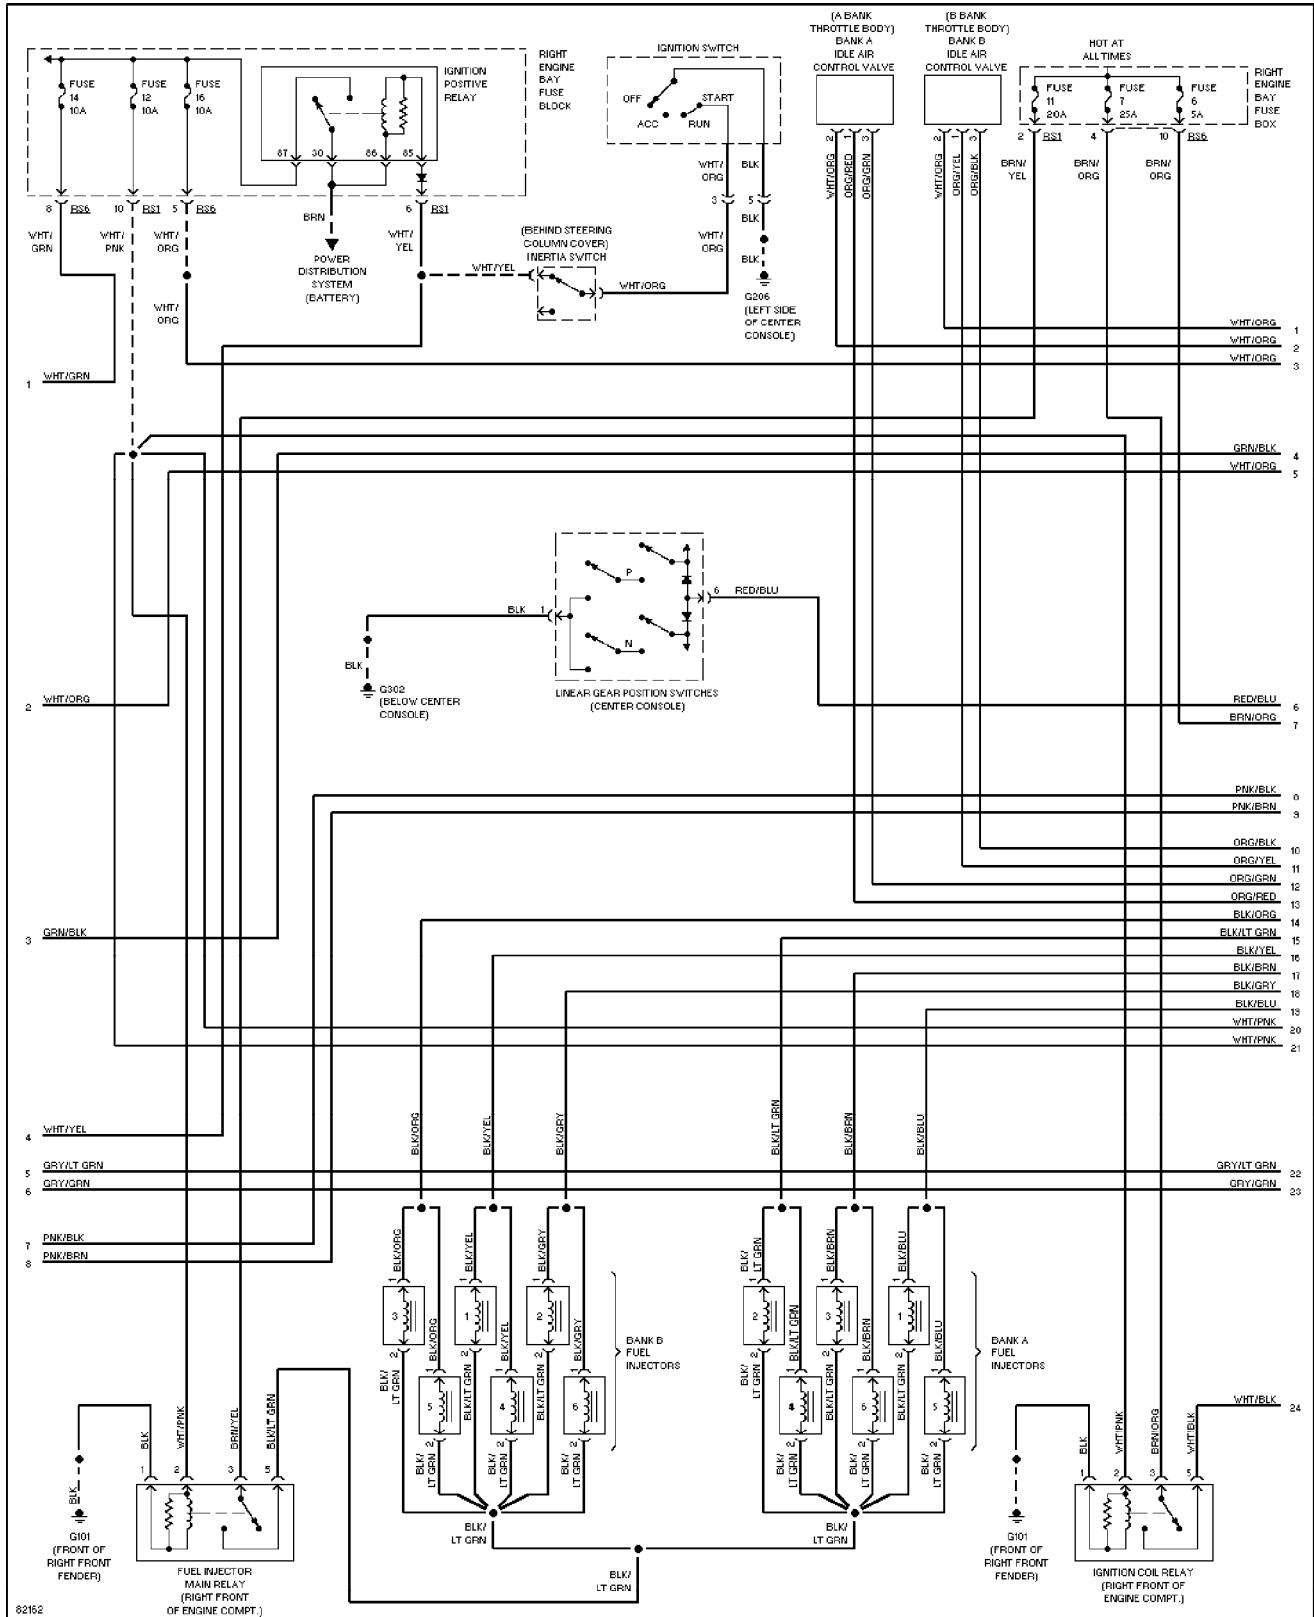

SYSTEM WIRING DIAGRAMS

6.0L, Engine Performance Circuits (3 of 3) (p. 13)

1996 Jaguar XJ12

For x

Copyright © 1998 Mitchell Repair Information Company, LLC

Saturday, September 11, 2004 10:40AM

SYSTEM WIRING DIAGRAMS