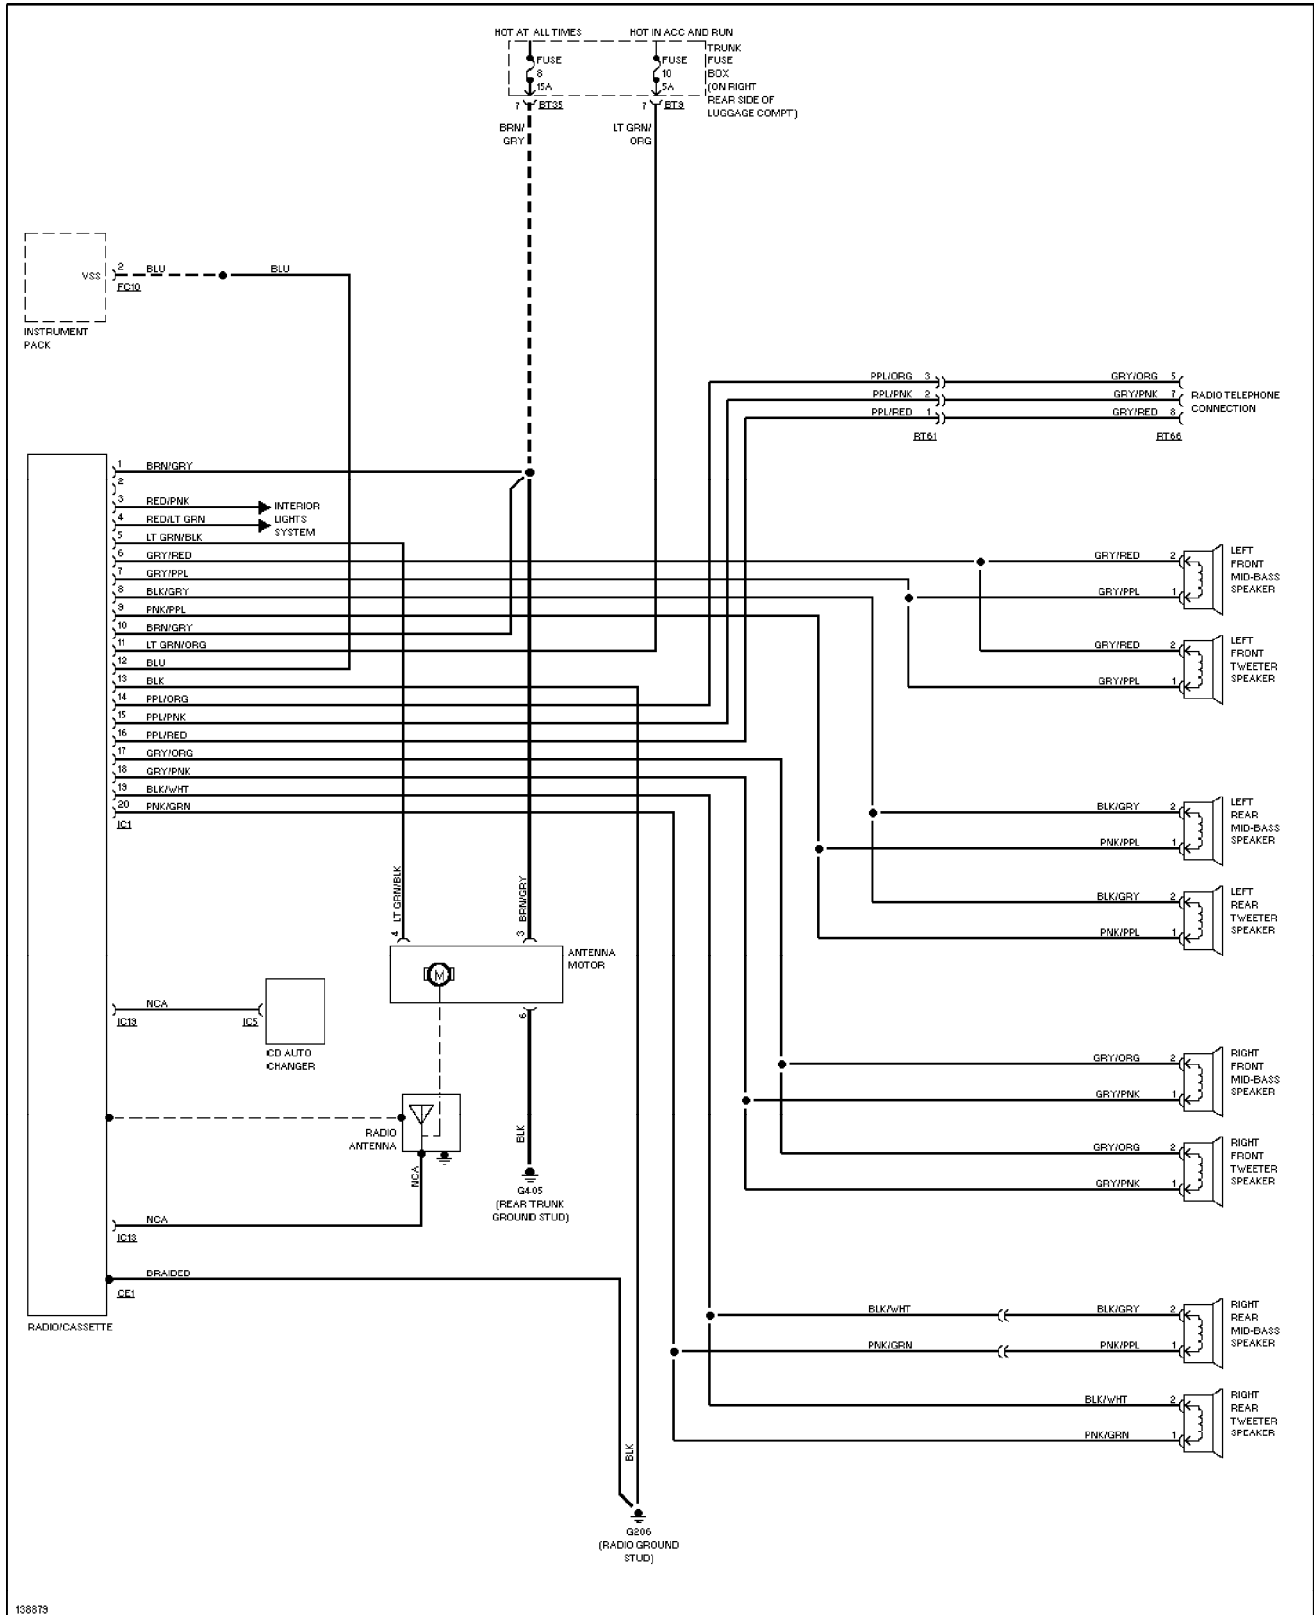

SYSTEM WIRING DIAGRAMS

Radio Circuits, Base Radio (p. 45)

1996 Jaguar XJ12

For x

Copyright © 1998 Mitchell Repair Information Company, LLC
Saturday, September 11, 2004 10:40AM