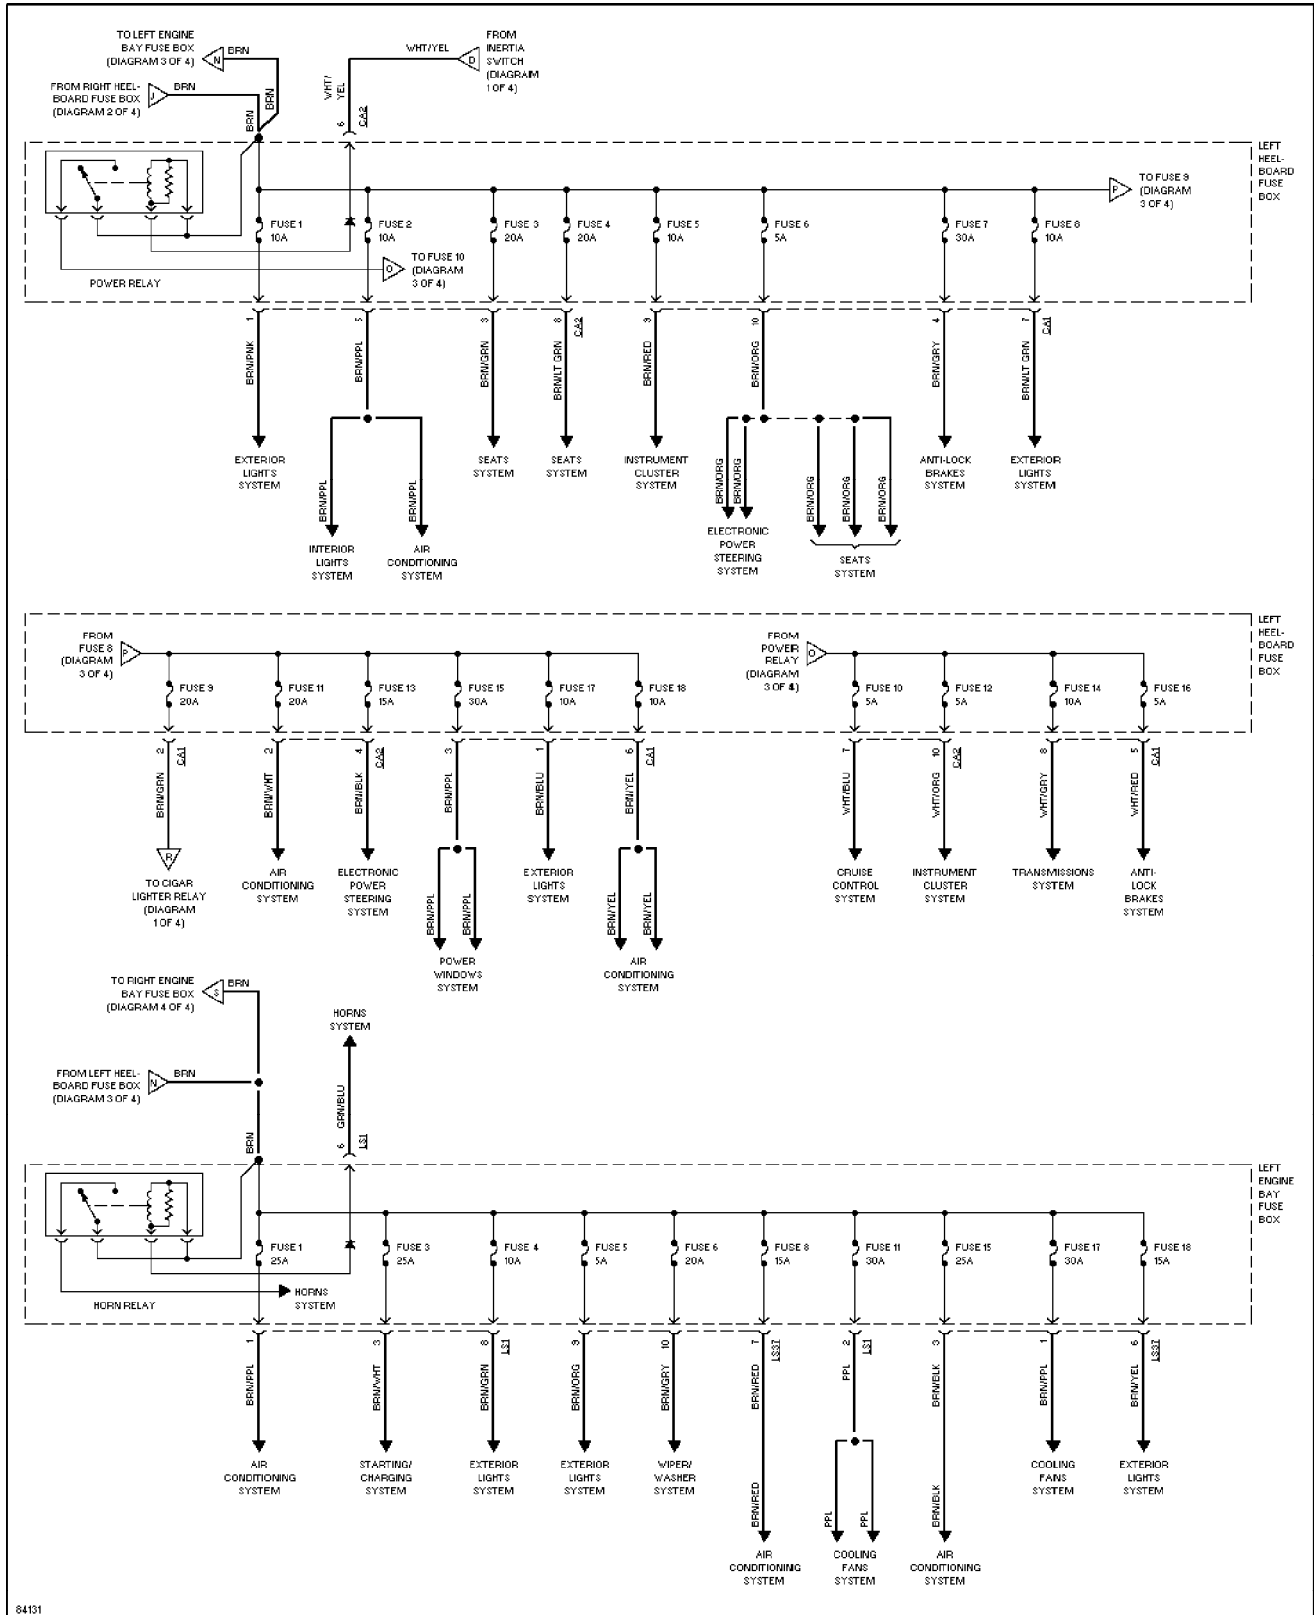

SYSTEM WIRING DIAGRAMS

Power Distribution Circuit (3 of 4) (p. 34)

1996 Jaguar XJ12

For x

Copyright © 1998 Mitchell Repair Information Company, LLC
Saturday, September 11, 2004 10:40AM