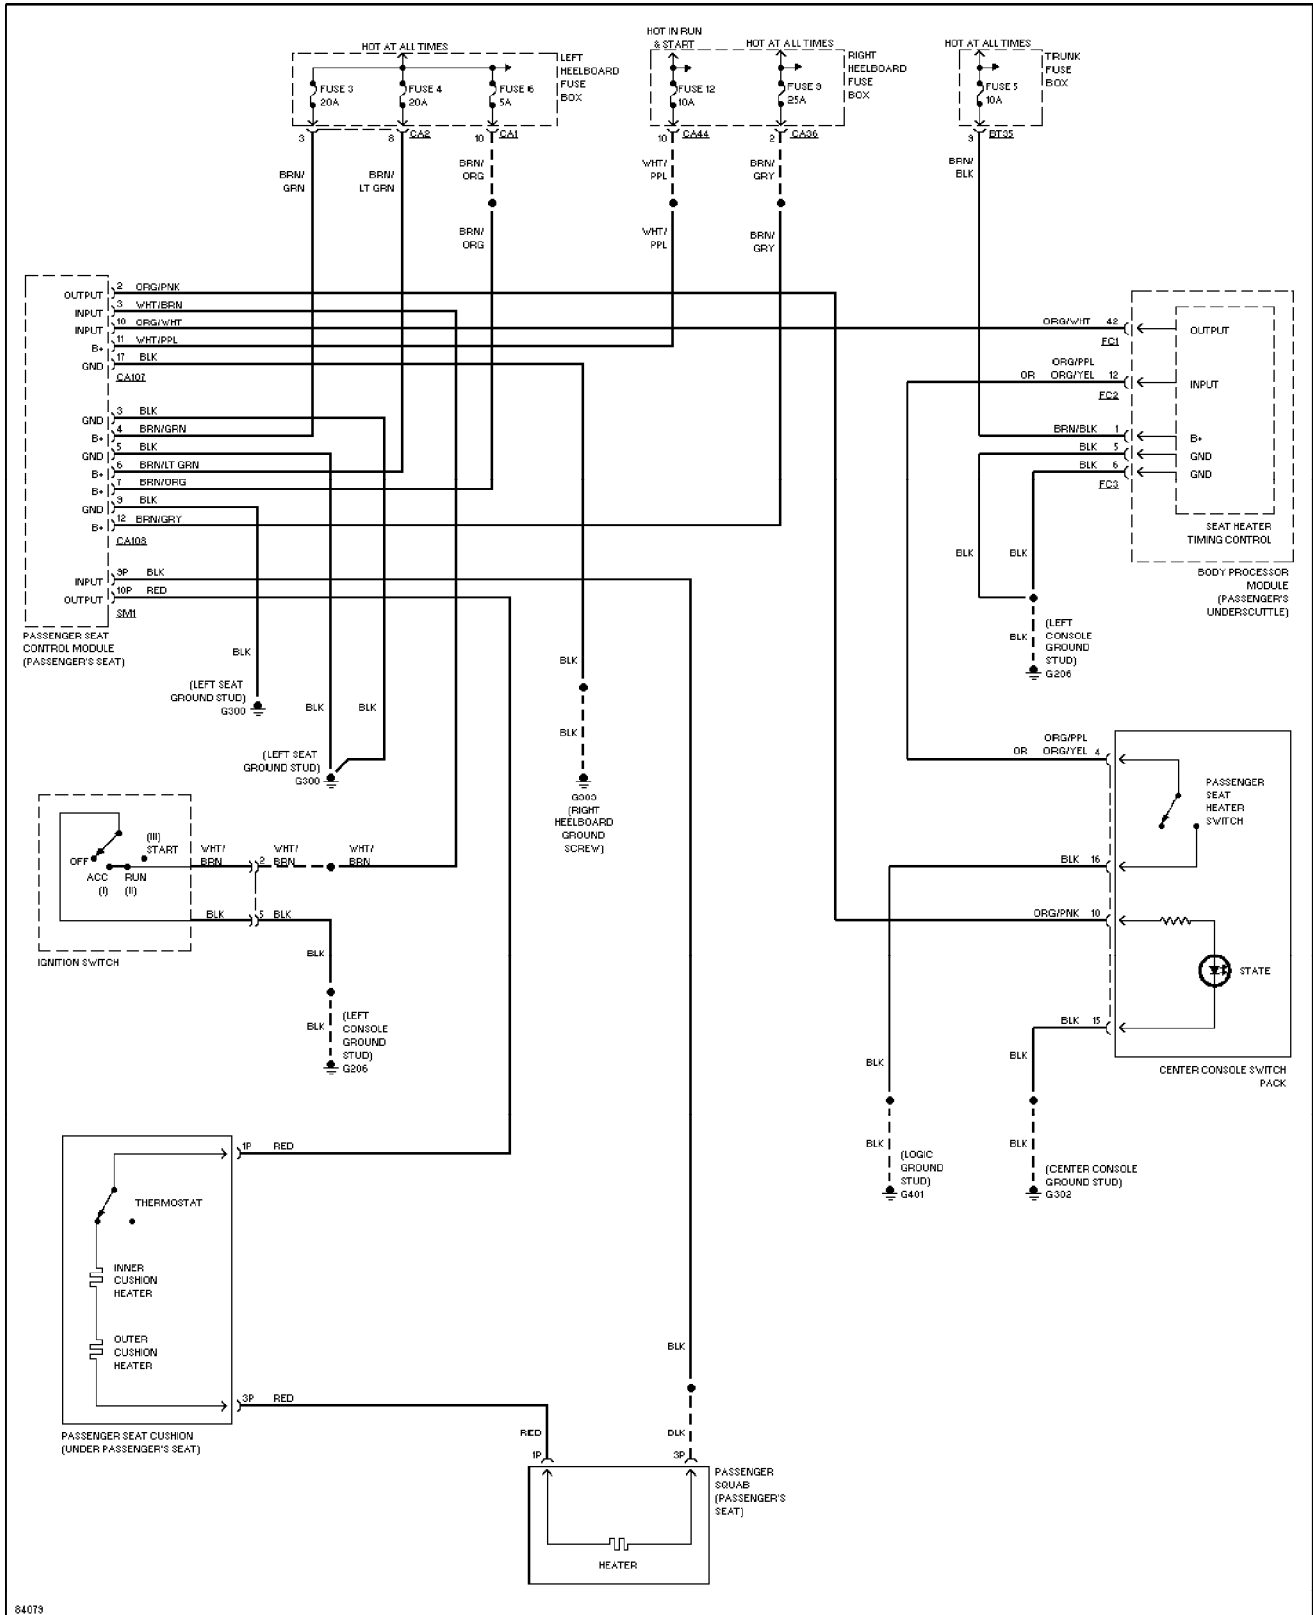

SYSTEM WIRING DIAGRAMS

Passenger Heated Seat Circuit (p. 40)

1996 Jaguar XJ12

For x

Copyright © 1998 Mitchell Repair Information Company, LLC
Saturday, September 11, 2004 10:40AM