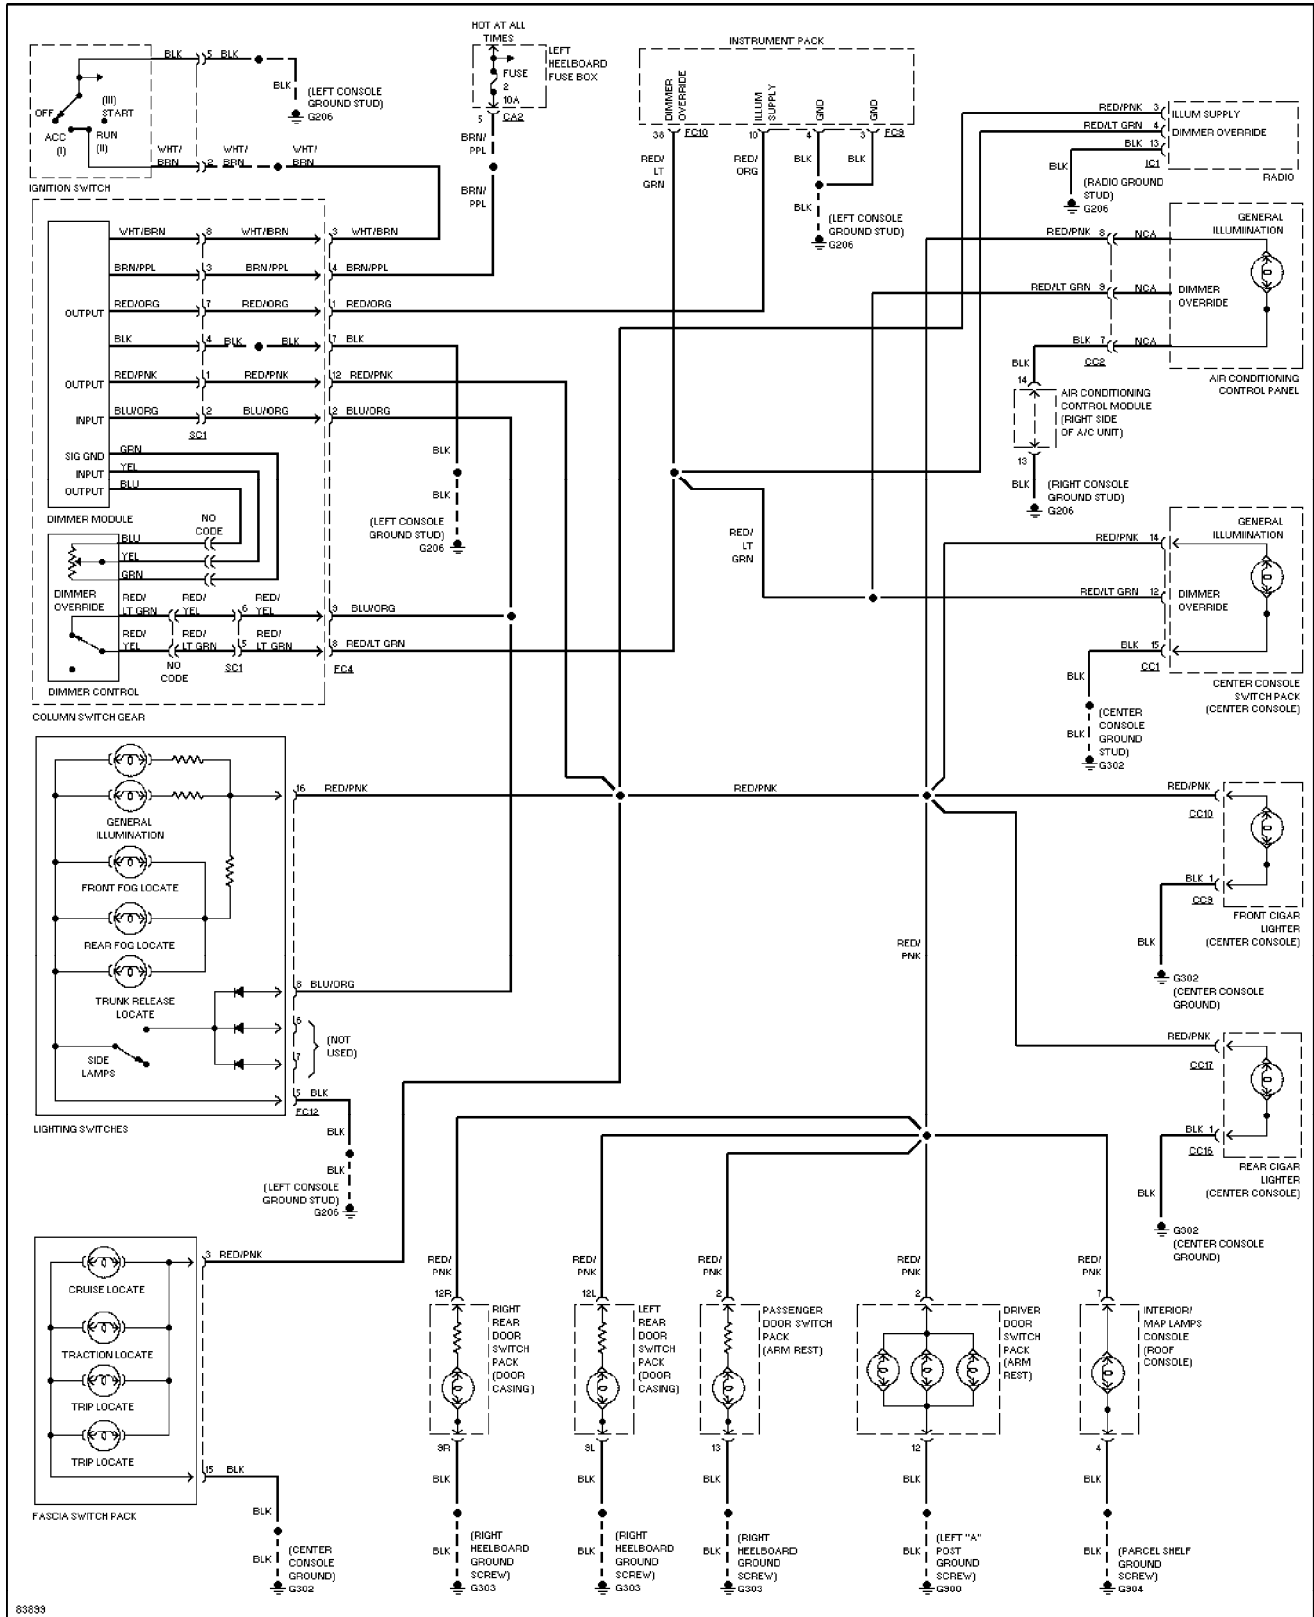

SYSTEM WIRING DIAGRAMS

Instrument Illumination Circuit (p. 22)

1996 Jaguar XJ12

For x

Copyright © 1998 Mitchell Repair Information Company, LLC
Saturday, September 11, 2004 10:40AM