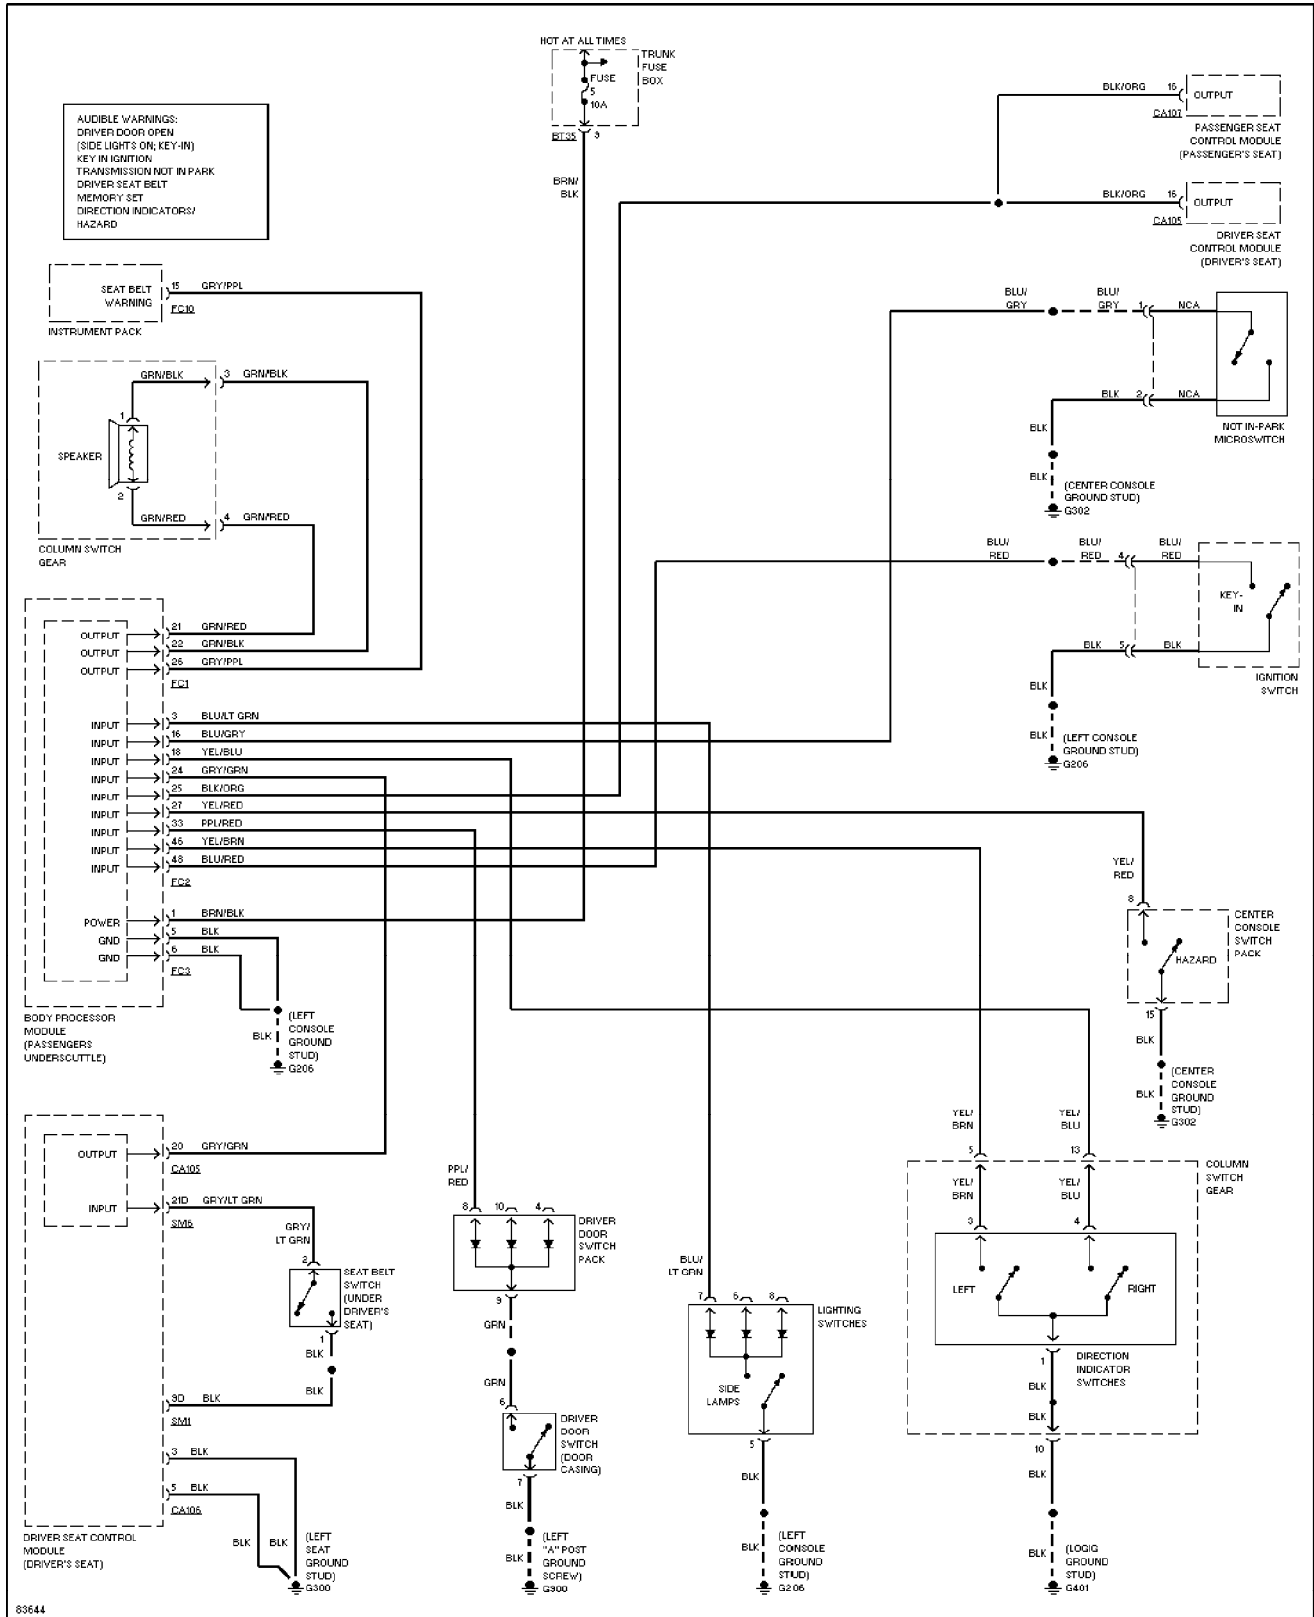

SYSTEM WIRING DIAGRAMS

Warning System Circuits (p. 54)

1996 Jaguar XJ12

For x

Copyright © 1998 Mitchell Repair Information Company, LLC
Saturday, September 11, 2004 10:40AM