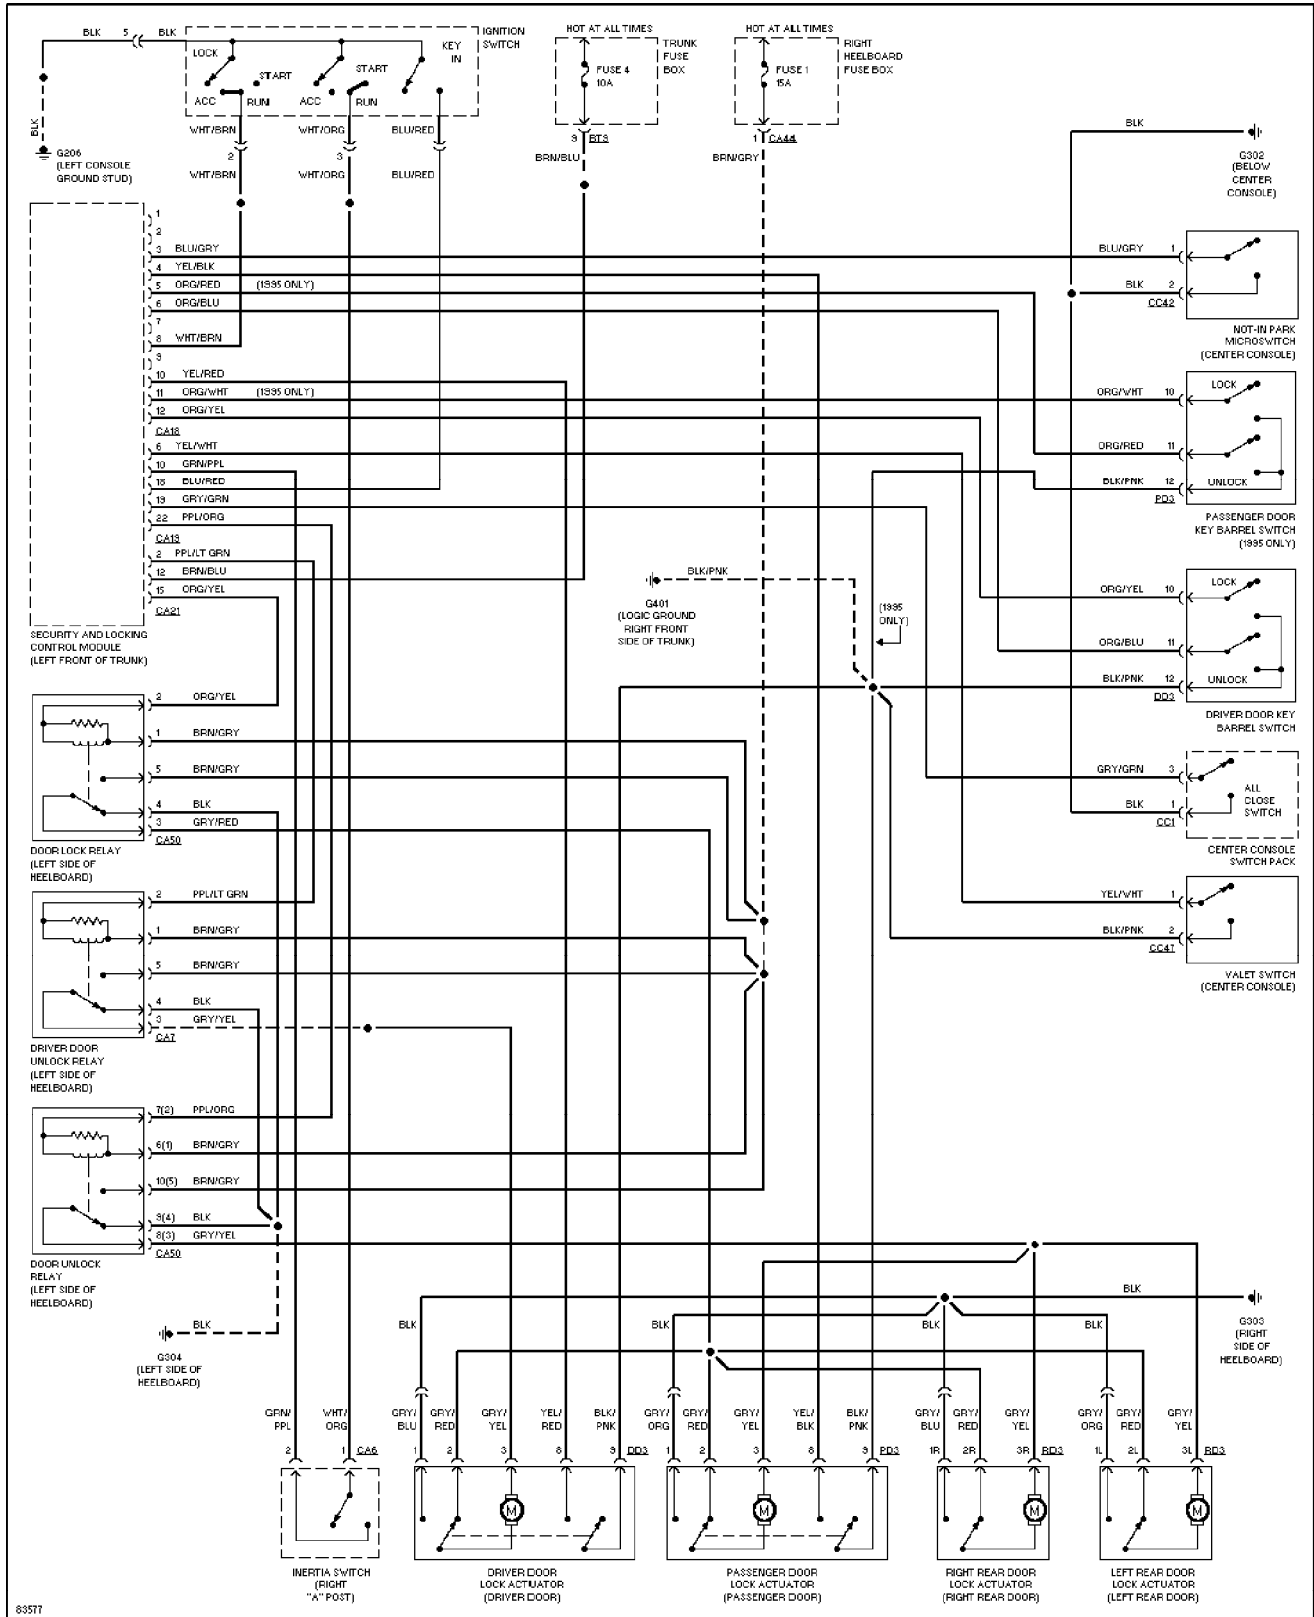

1996 Jaguar XJ12

For x

Copyright © 1998 Mitchell Repair Information Company, LLC
Saturday, September 11, 2004 10:40AM

SYSTEM WIRING DIAGRAMS

Door Lock Circuit (2 of 1) (p. 36)

1996 Jaguar XJ12

For x

Copyright © 1998 Mitchell Repair Information Company, LLC
Saturday, September 11, 2004 10:40AM