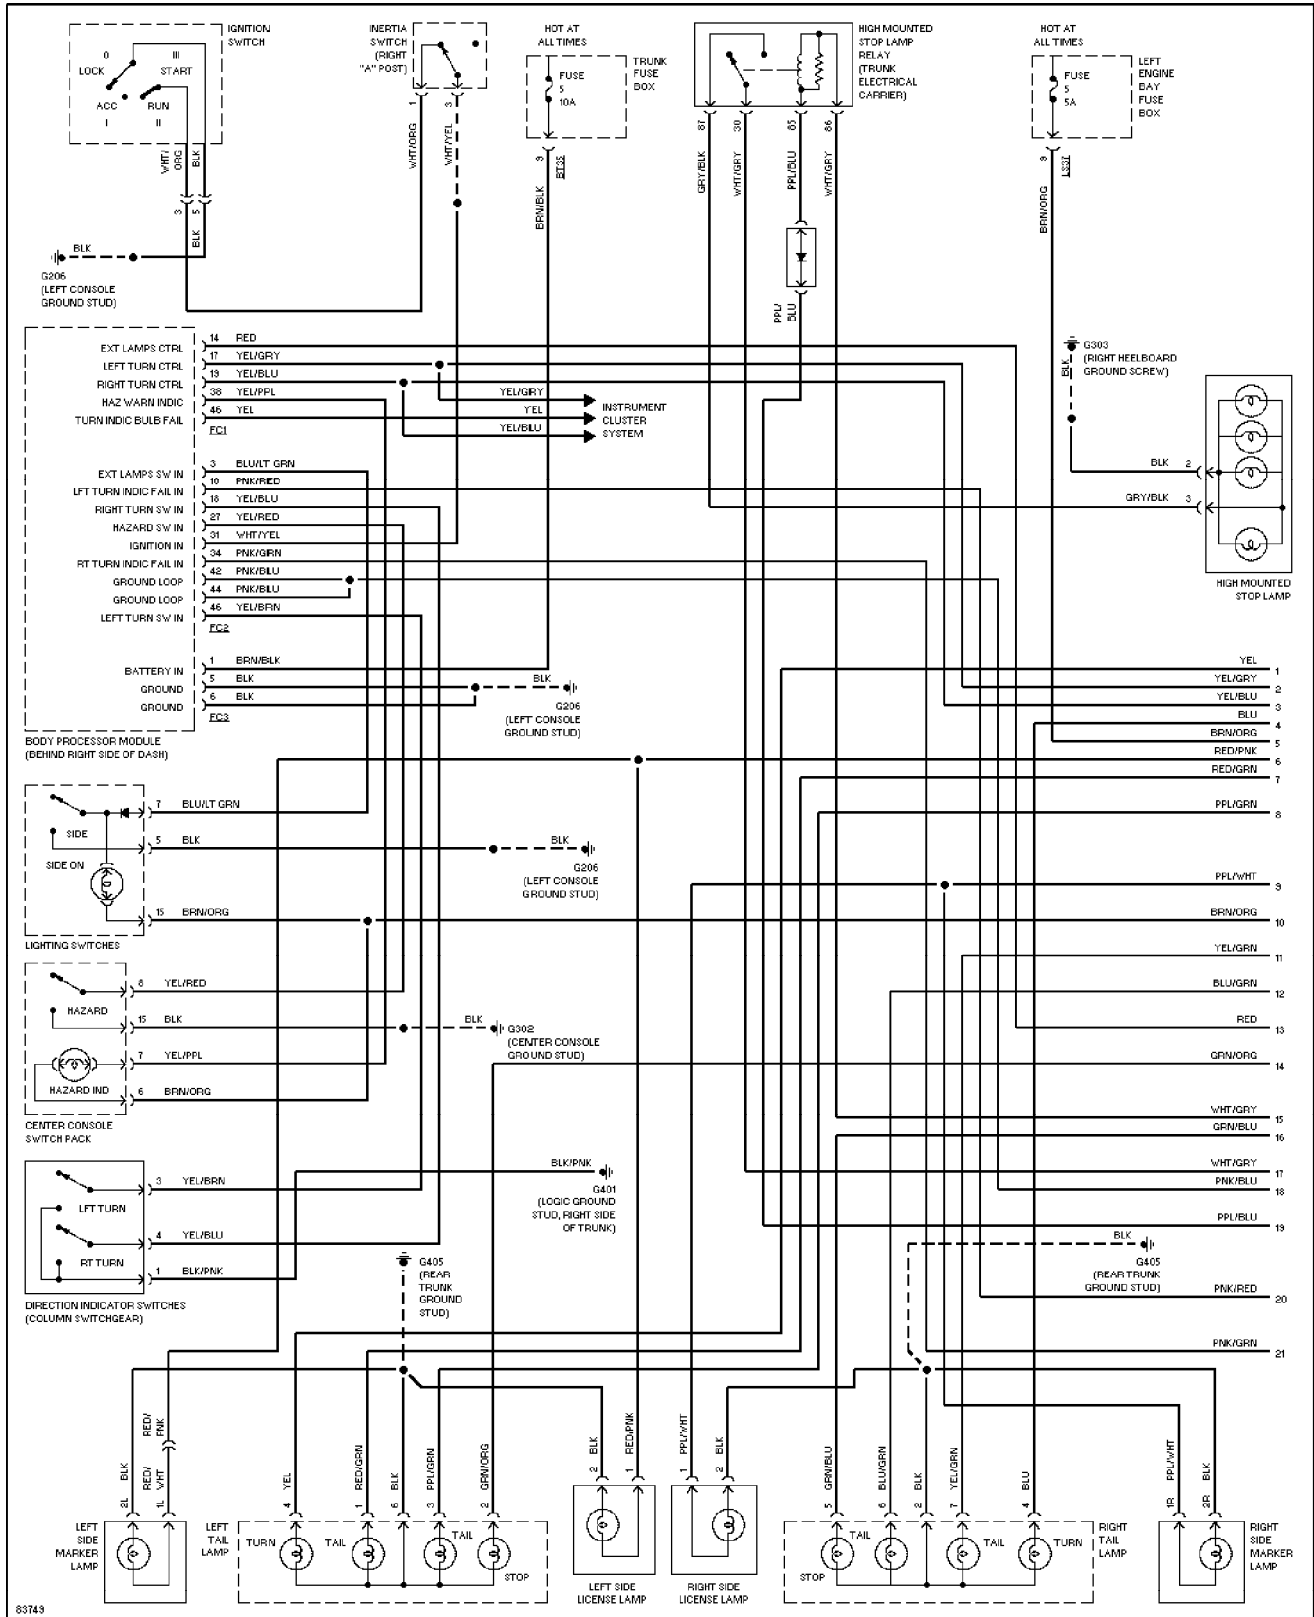

SYSTEM WIRING DIAGRAMS

Exterior Lamps Circuit (1 of 2) (p. 15)

1996 Jaguar XJ12

For x

Copyright © 1998 Mitchell Repair Information Company, LLC
Saturday, September 11, 2004 10:40AM