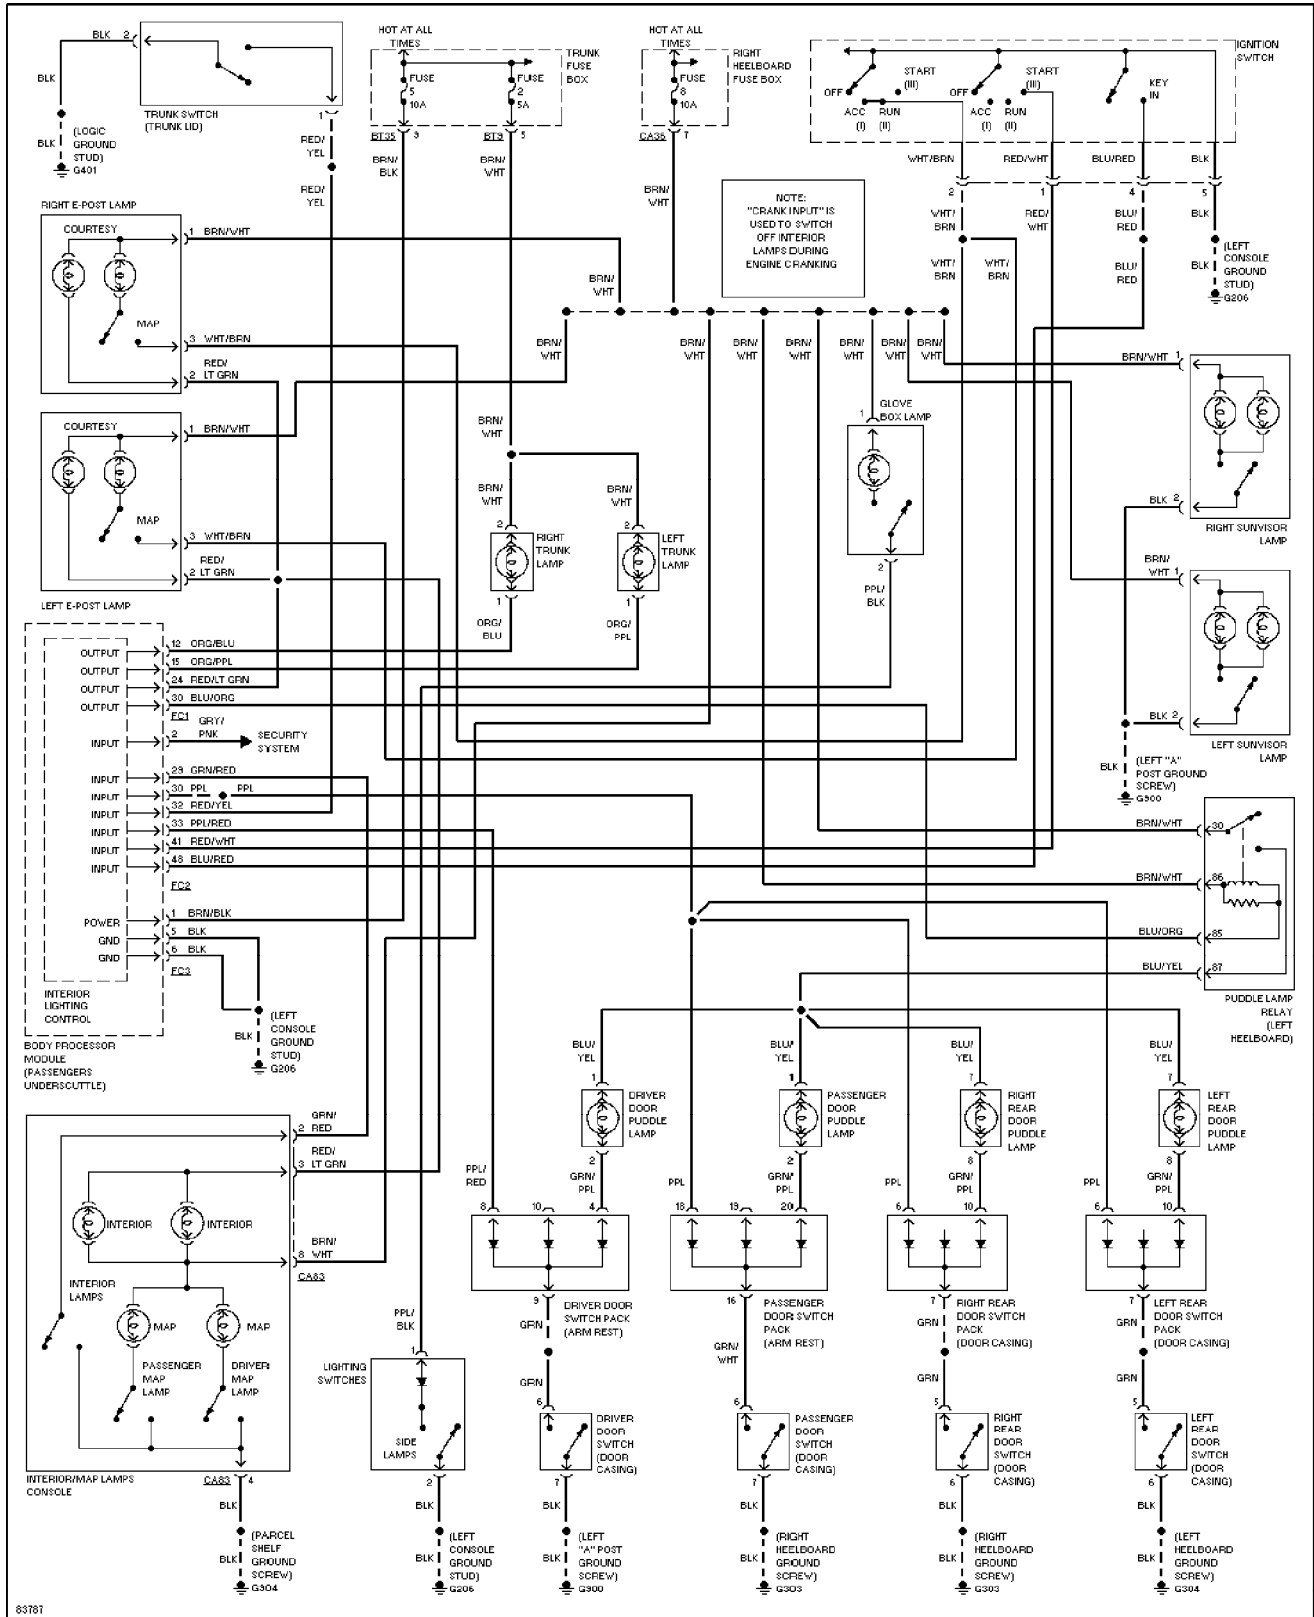

Copyright © 1998 Mitchell Repair Information Company, LLC
Saturday, September 11, 2004 10:40AM

SYSTEM WIRING DIAGRAMS

Courtesy Lamps Circuit (p. 21)

1996 Jaguar XJ12

For x

Copyright © 1998 Mitchell Repair Information Company, LLC
 Saturday, September 11, 2004 10:40AM