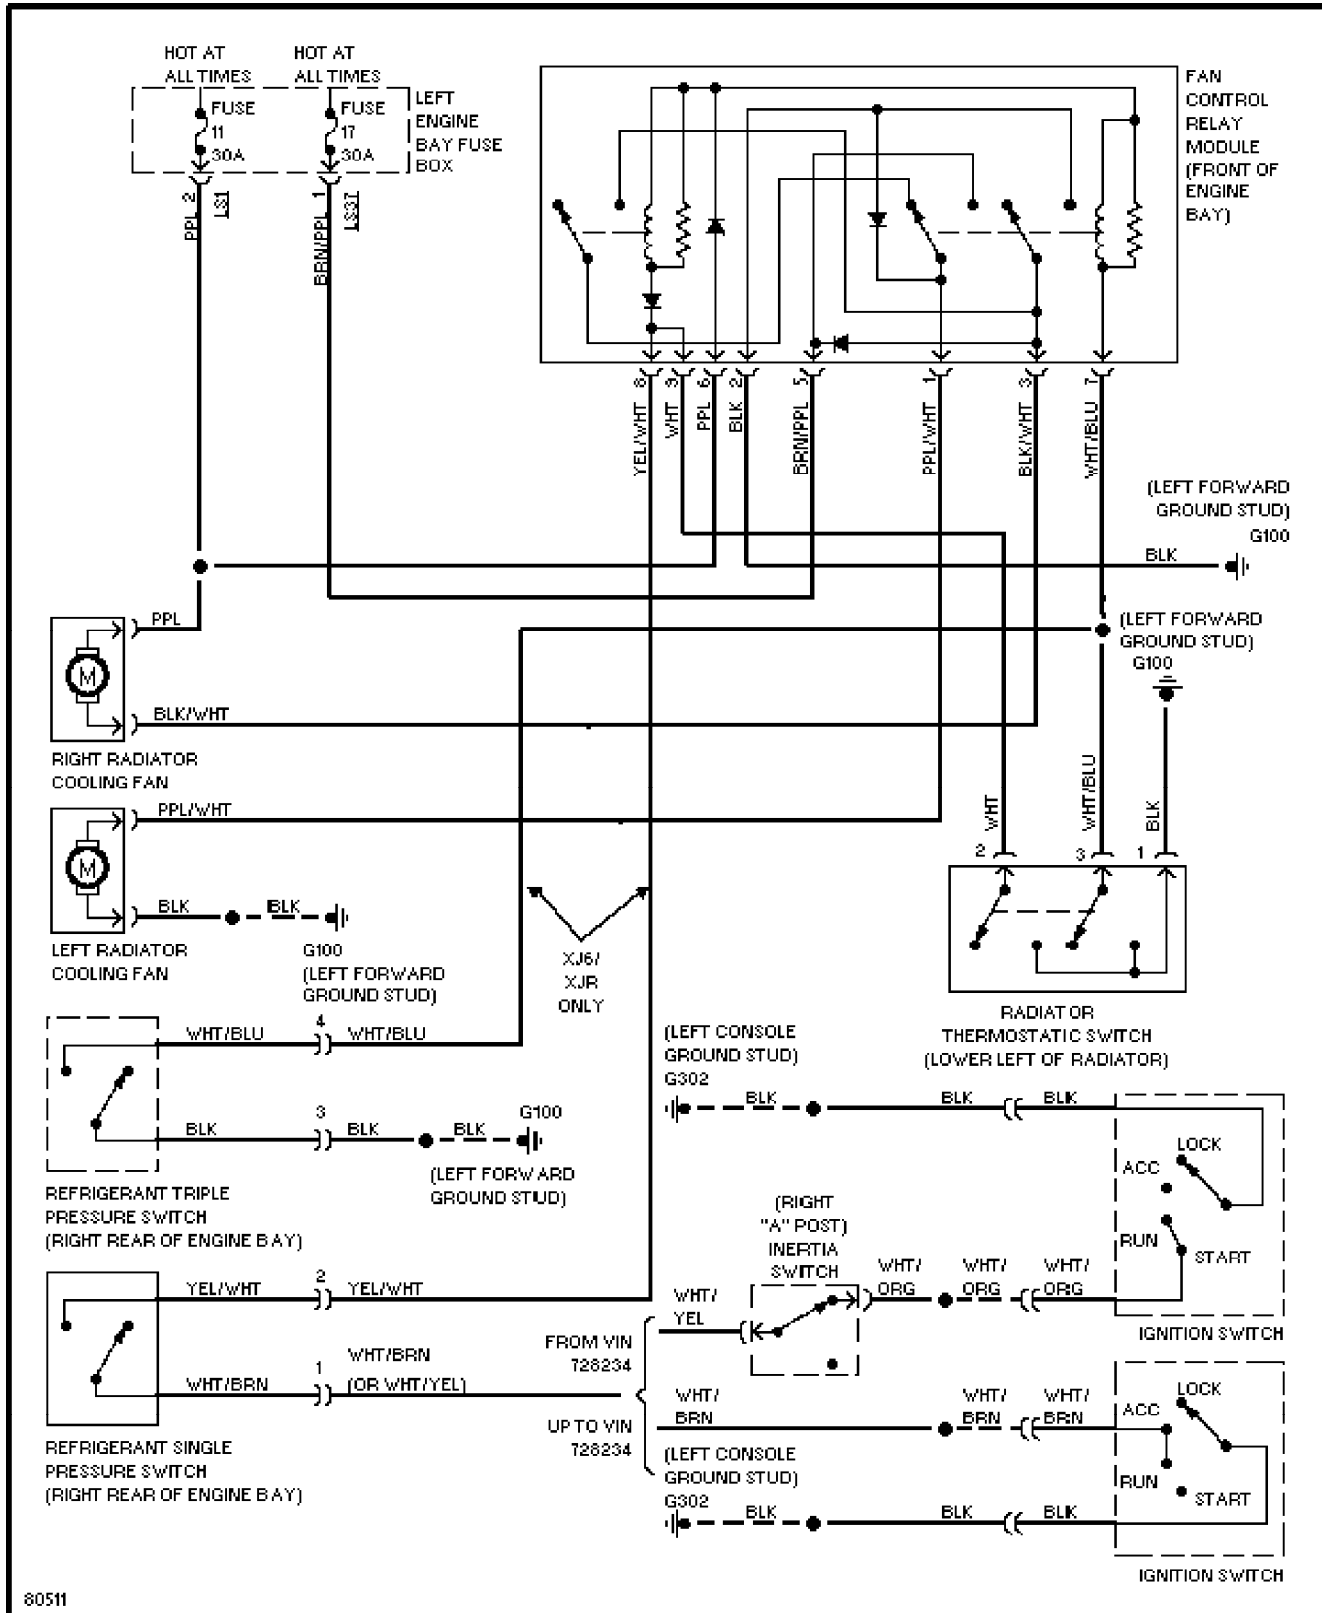

Saturday, September 11, 2004 10:40AM

SYSTEM WIRING DIAGRAMS

Cruise Control Circuit (p. 8)

1996 Jaguar XJ12

For x

Copyright © 1998 Mitchell Repair Information Company, LLC

Saturday, September 11, 2004 10:40AM