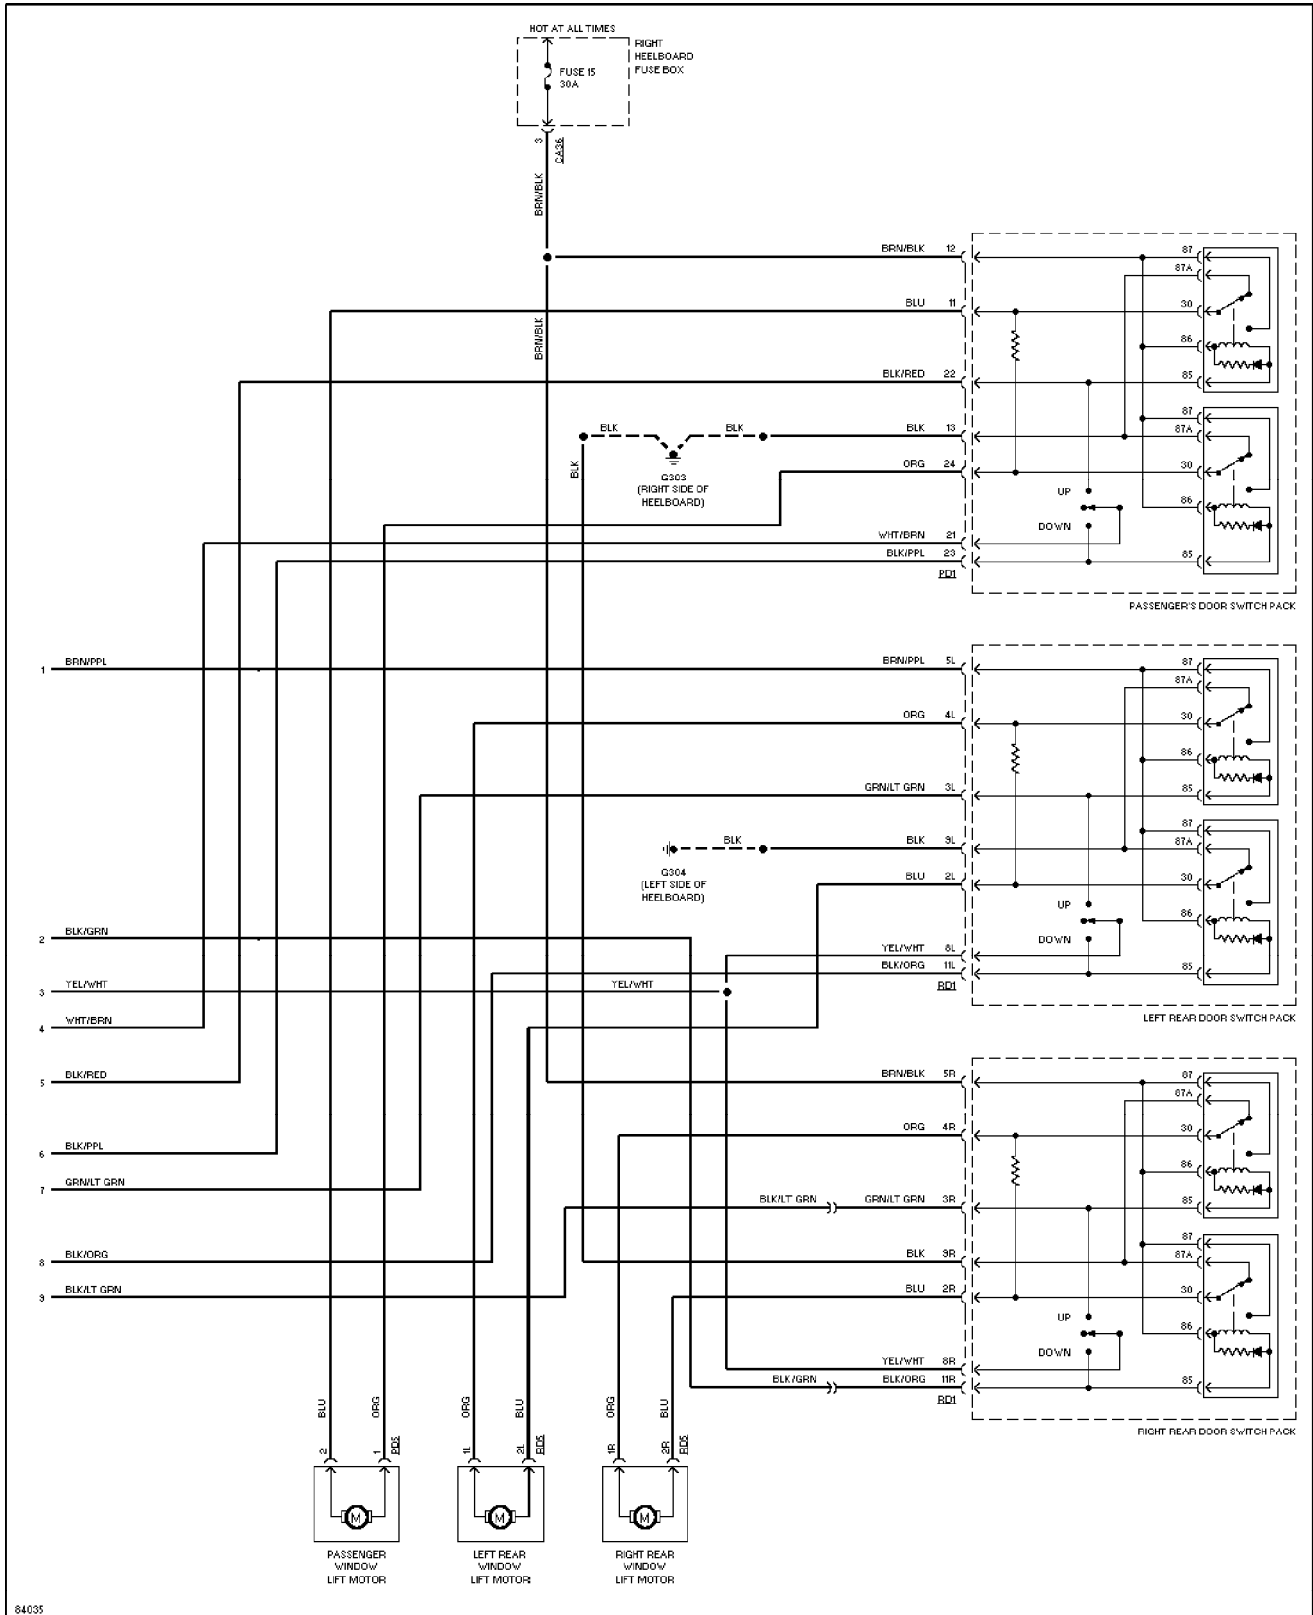

SYSTEM WIRING DIAGRAMS

Power Window Circuit (2 of 2) (p. 44)

1996 Jaguar XJ12

For x

Copyright © 1998 Mitchell Repair Information Company, LLC
Saturday, September 11, 2004 10:40AM