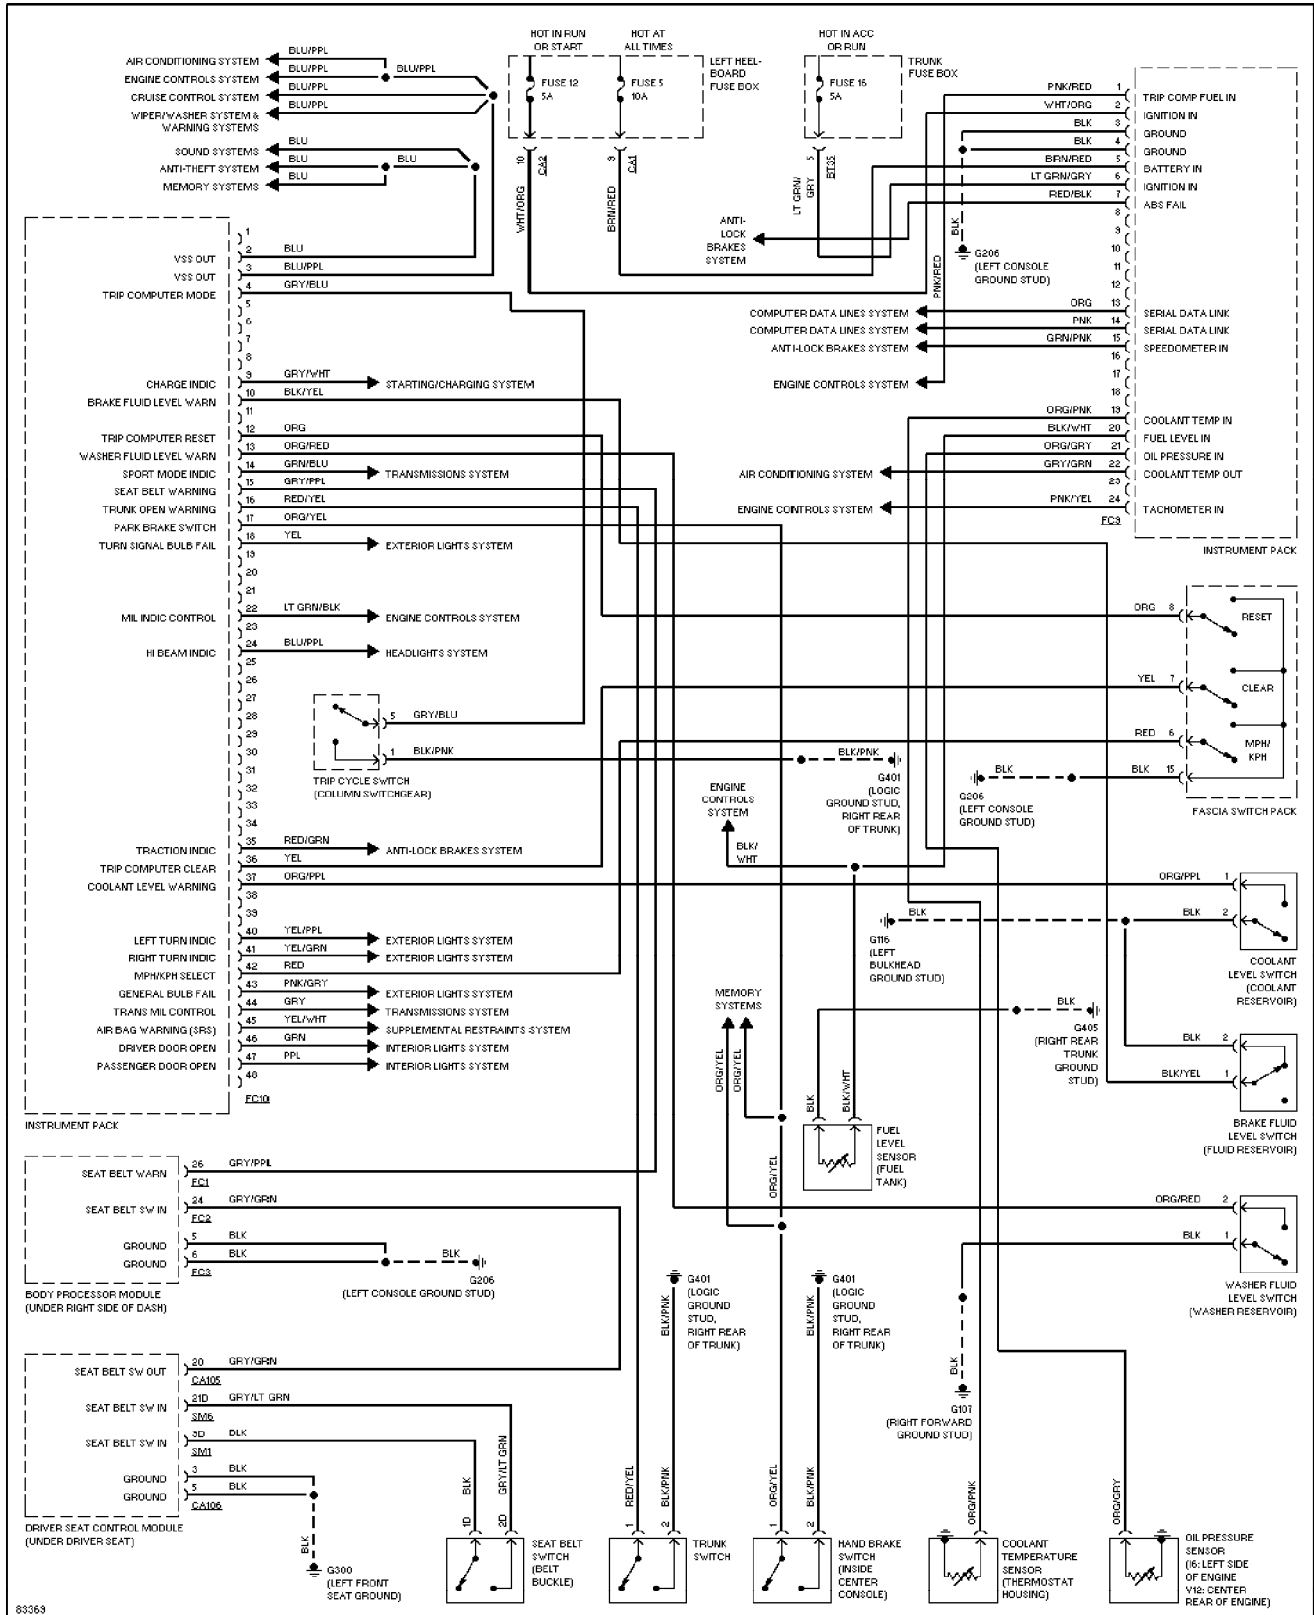

SYSTEM WIRING DIAGRAMS

Instrument Cluster Circuit (p. 20)

1996 Jaguar XJ12

For x

Copyright © 1998 Mitchell Repair Information Company, LLC
Saturday, September 11, 2004 10:40AM