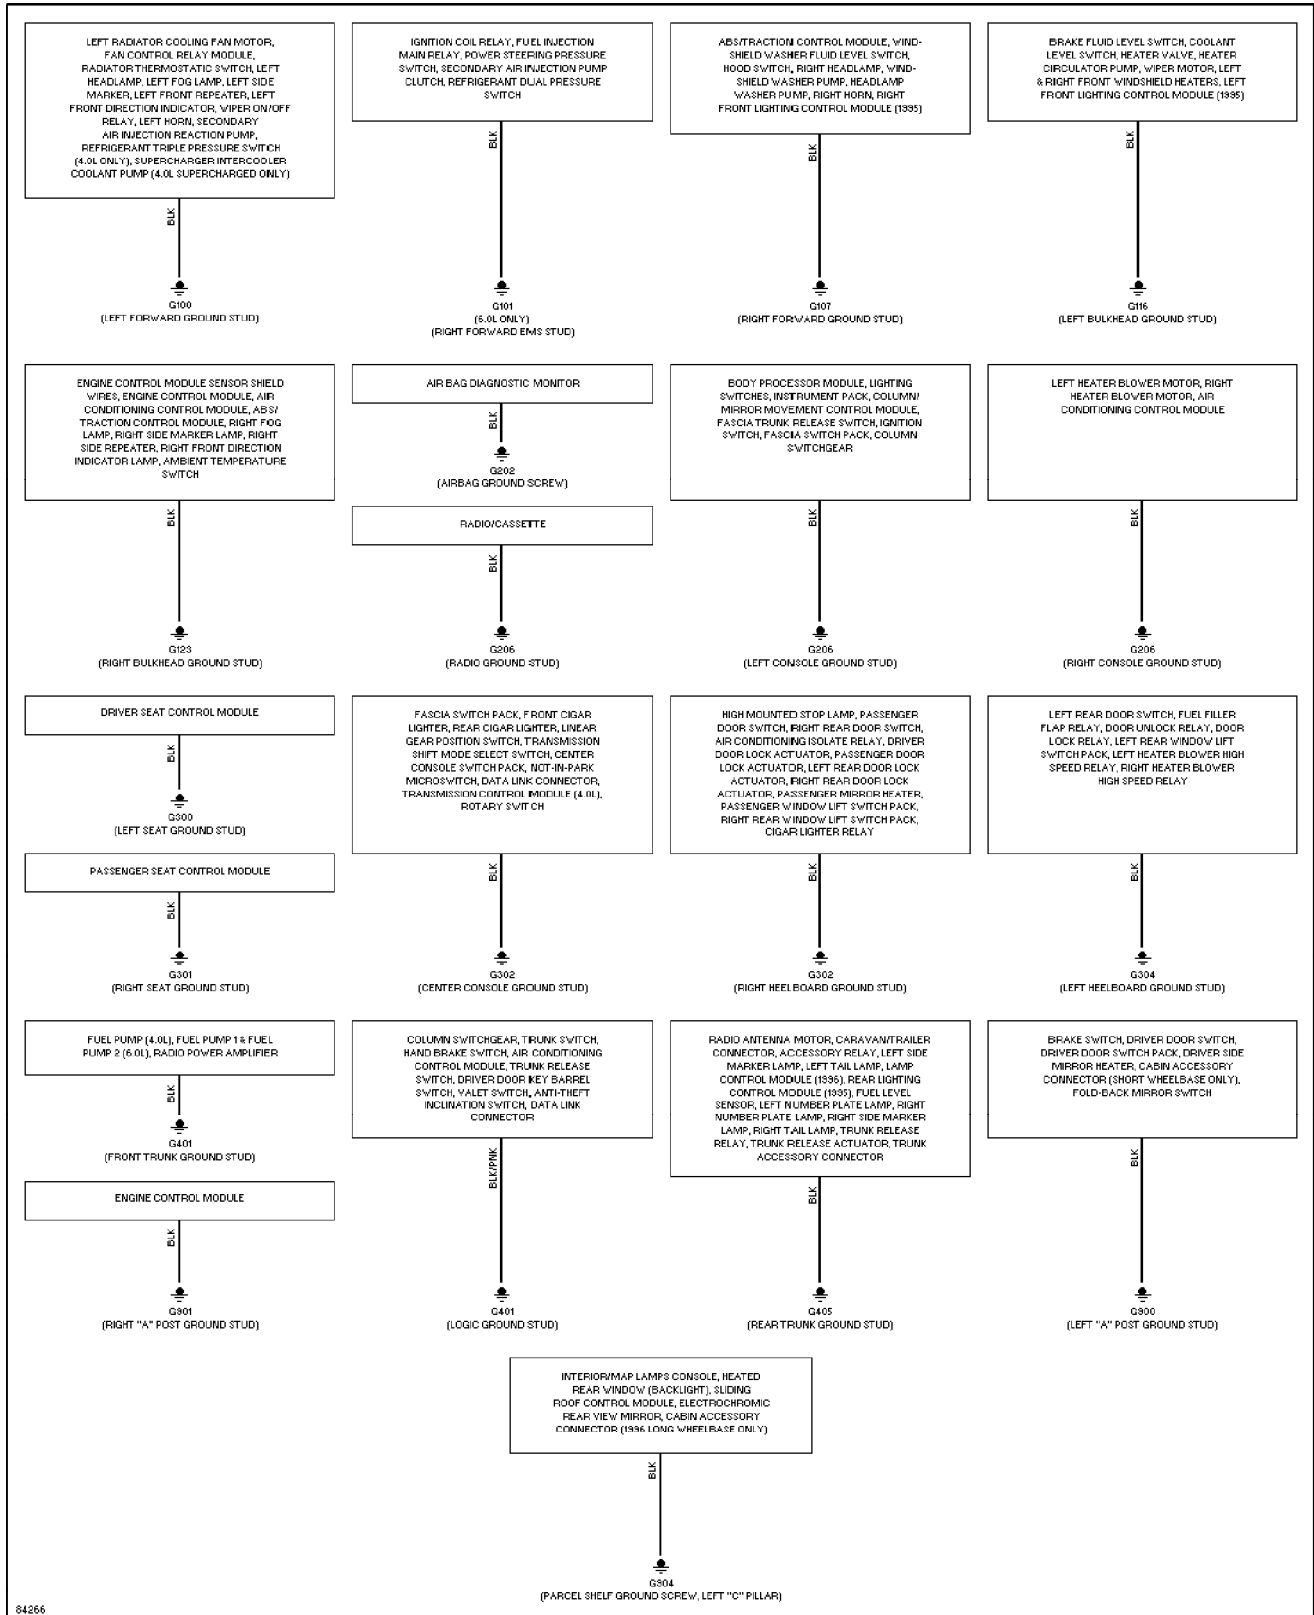

SYSTEM WIRING DIAGRAMS

Ground Distribution Circuit (p. 17)

1996 Jaguar XJ12

For x

Copyright © 1998 Mitchell Repair Information Company, LLC
Saturday, September 11, 2004 10:40AM