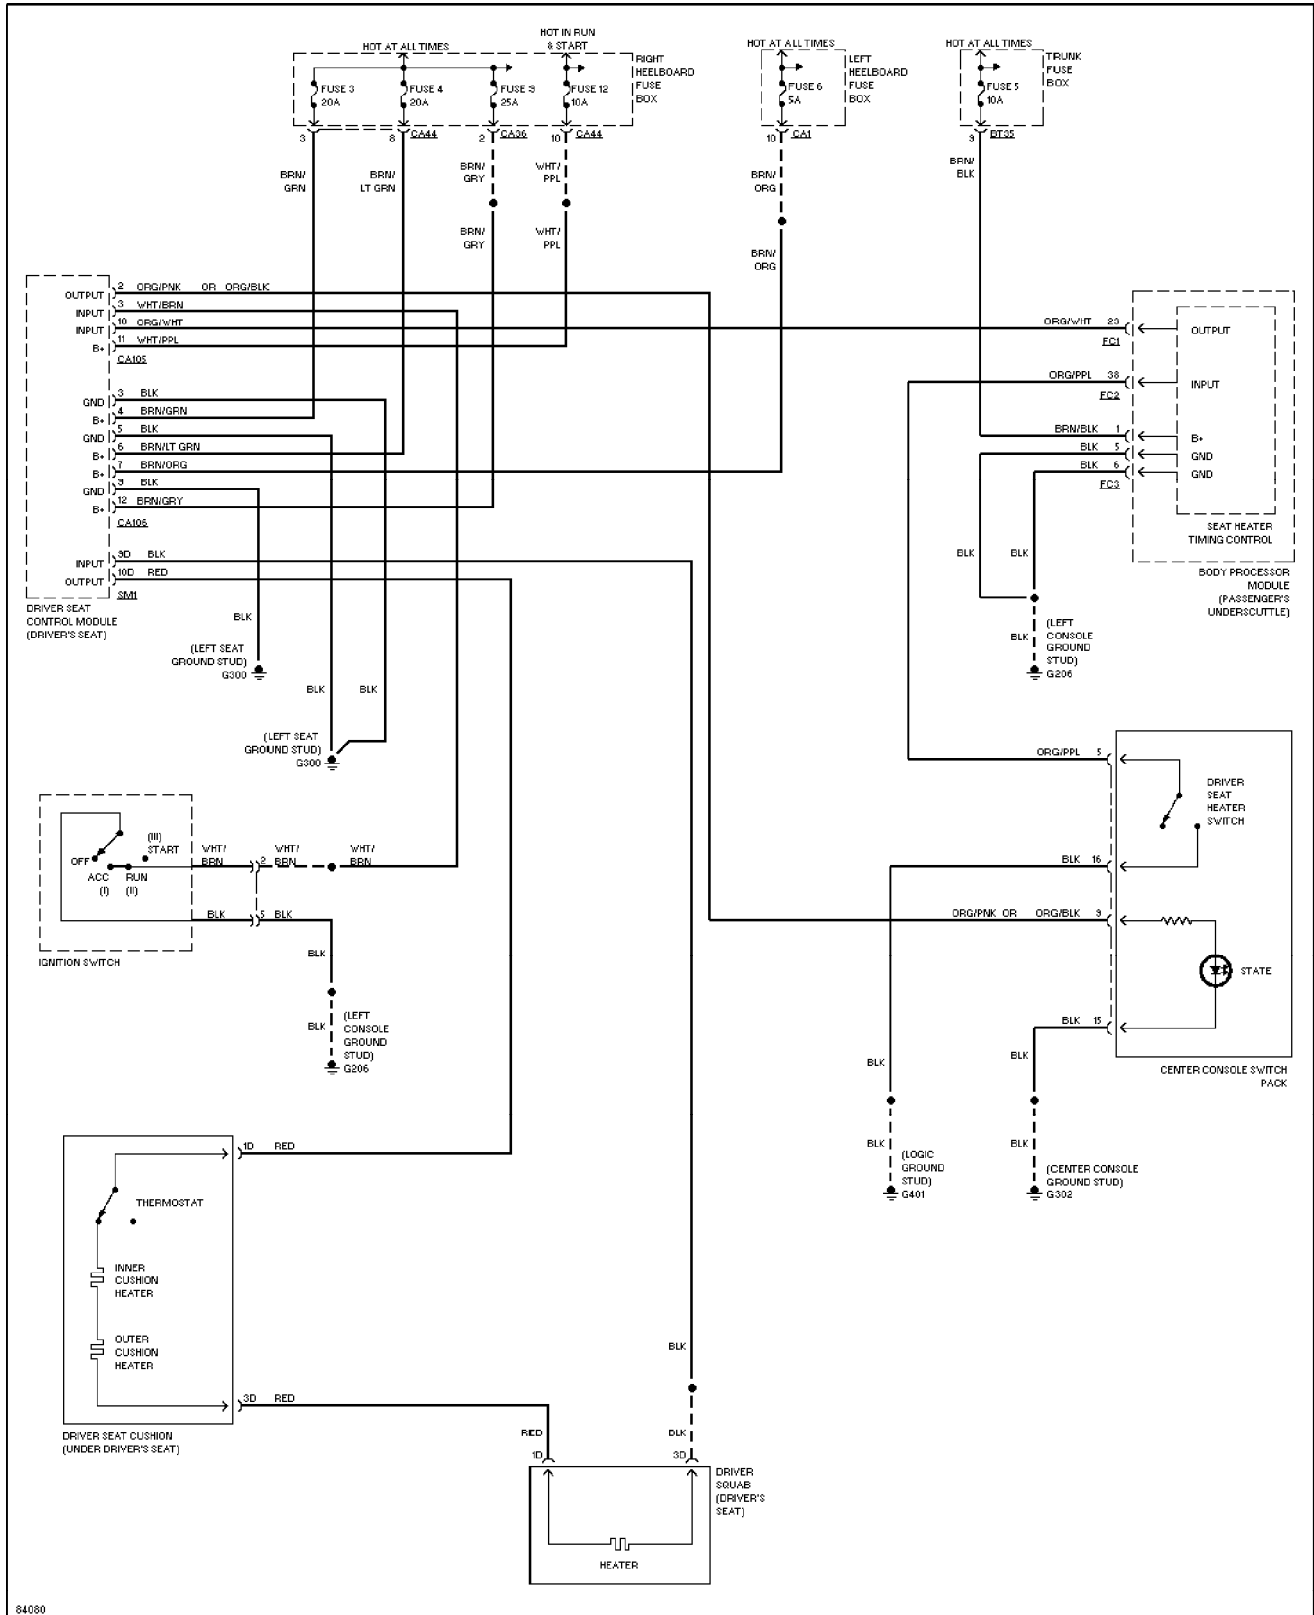

1996 Jaguar XJ12

For x

Copyright © 1998 Mitchell Repair Information Company, LLC
 Saturday, September 11, 2004 10:40AM

SYSTEM WIRING DIAGRAMS

Driver Heated Seat Circuit (p. 39)

1996 Jaguar XJ12

For x

Copyright © 1998 Mitchell Repair Information Company, LLC
Saturday, September 11, 2004 10:40AM