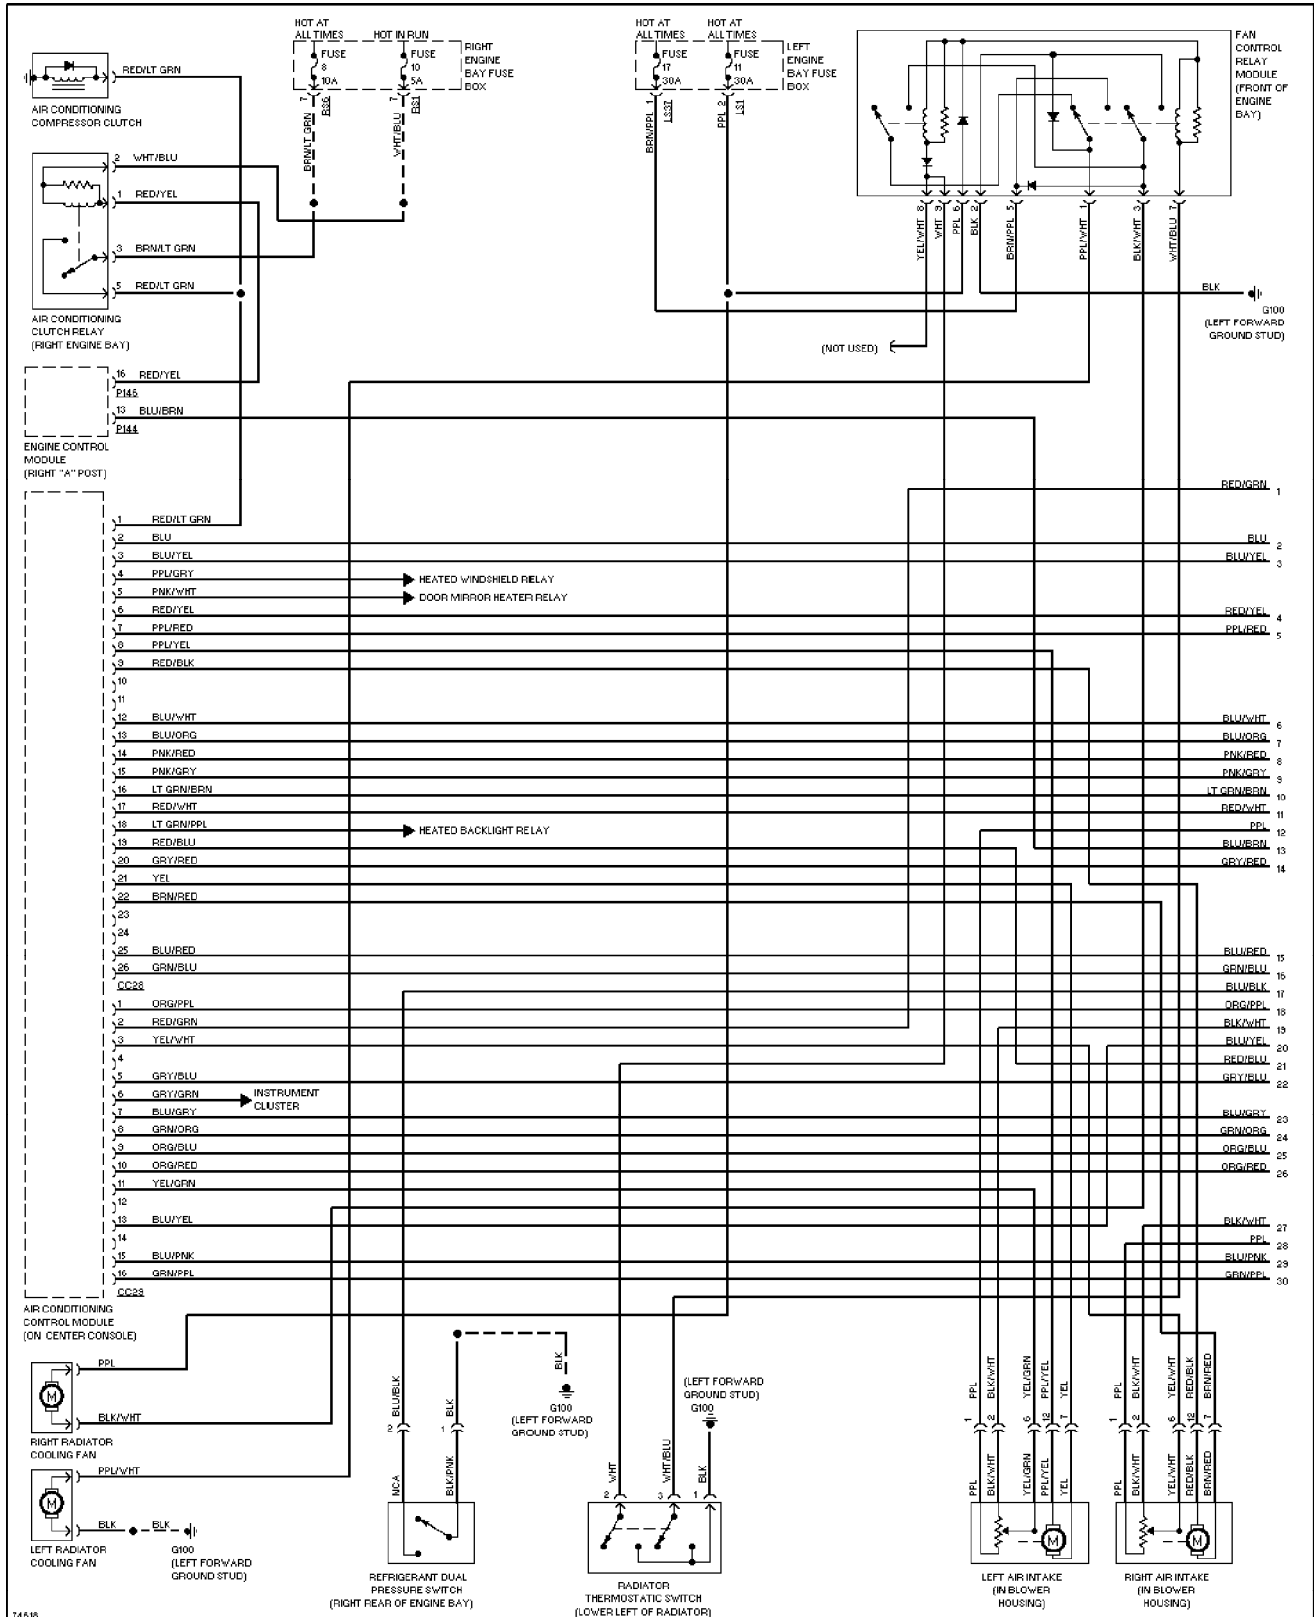

SYSTEM WIRING DIAGRAMS

Air Conditioning Circuits (1 of 3)

1996 Jaguar XJ12

For x

Copyright © 1998 Mitchell Repair Information Company, LLC
Saturday, September 11, 2004 10:40AM

SYSTEM WIRING DIAGRAMS

Air Conditioning Circuits (2 of 3) (p. 2)