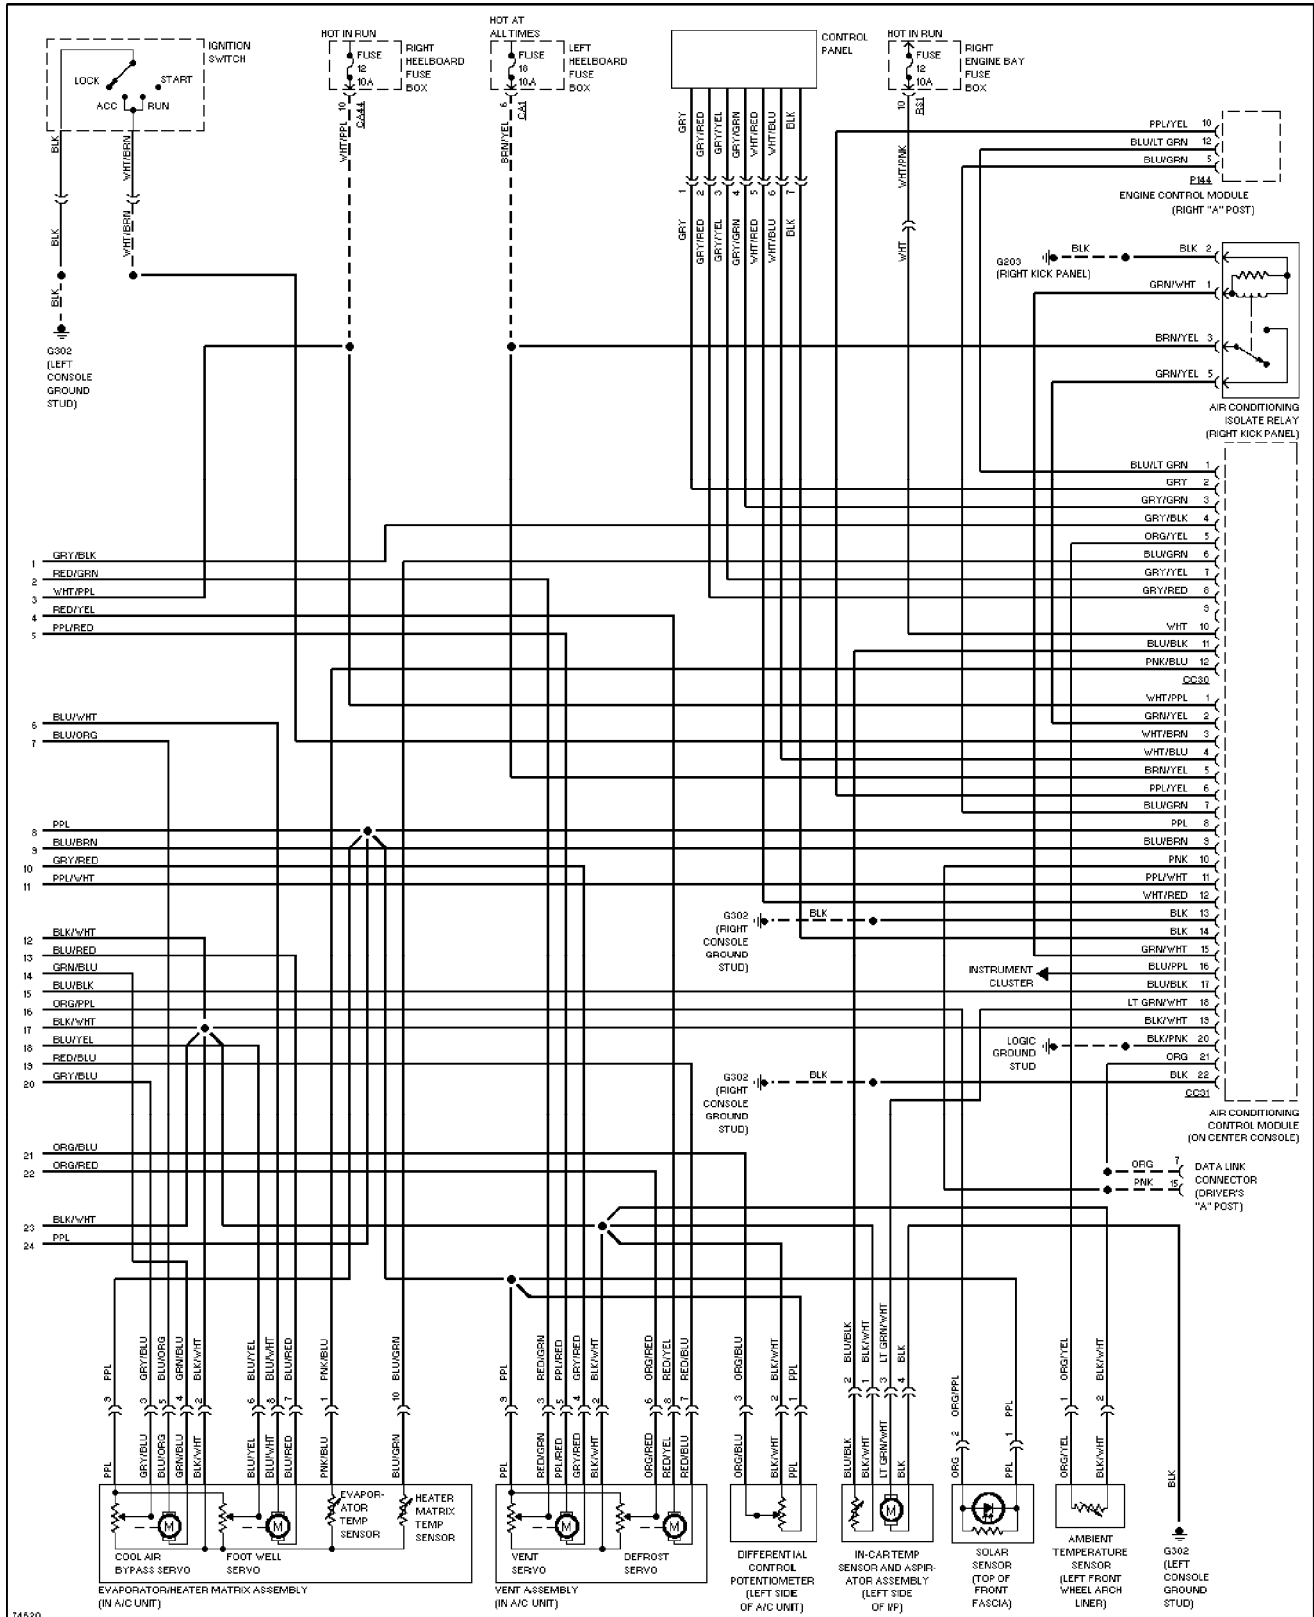

SYSTEM WIRING DIAGRAMS

Anti-lock Brake Circuits (p. 4)

1996 Jaguar XJ12

For x

Copyright © 1998 Mitchell Repair Information Company, LLC
 Saturday, September 11, 2004 10:40AM

SYSTEM WIRING DIAGRAMS

Anti-theft Circuit (p. 5)