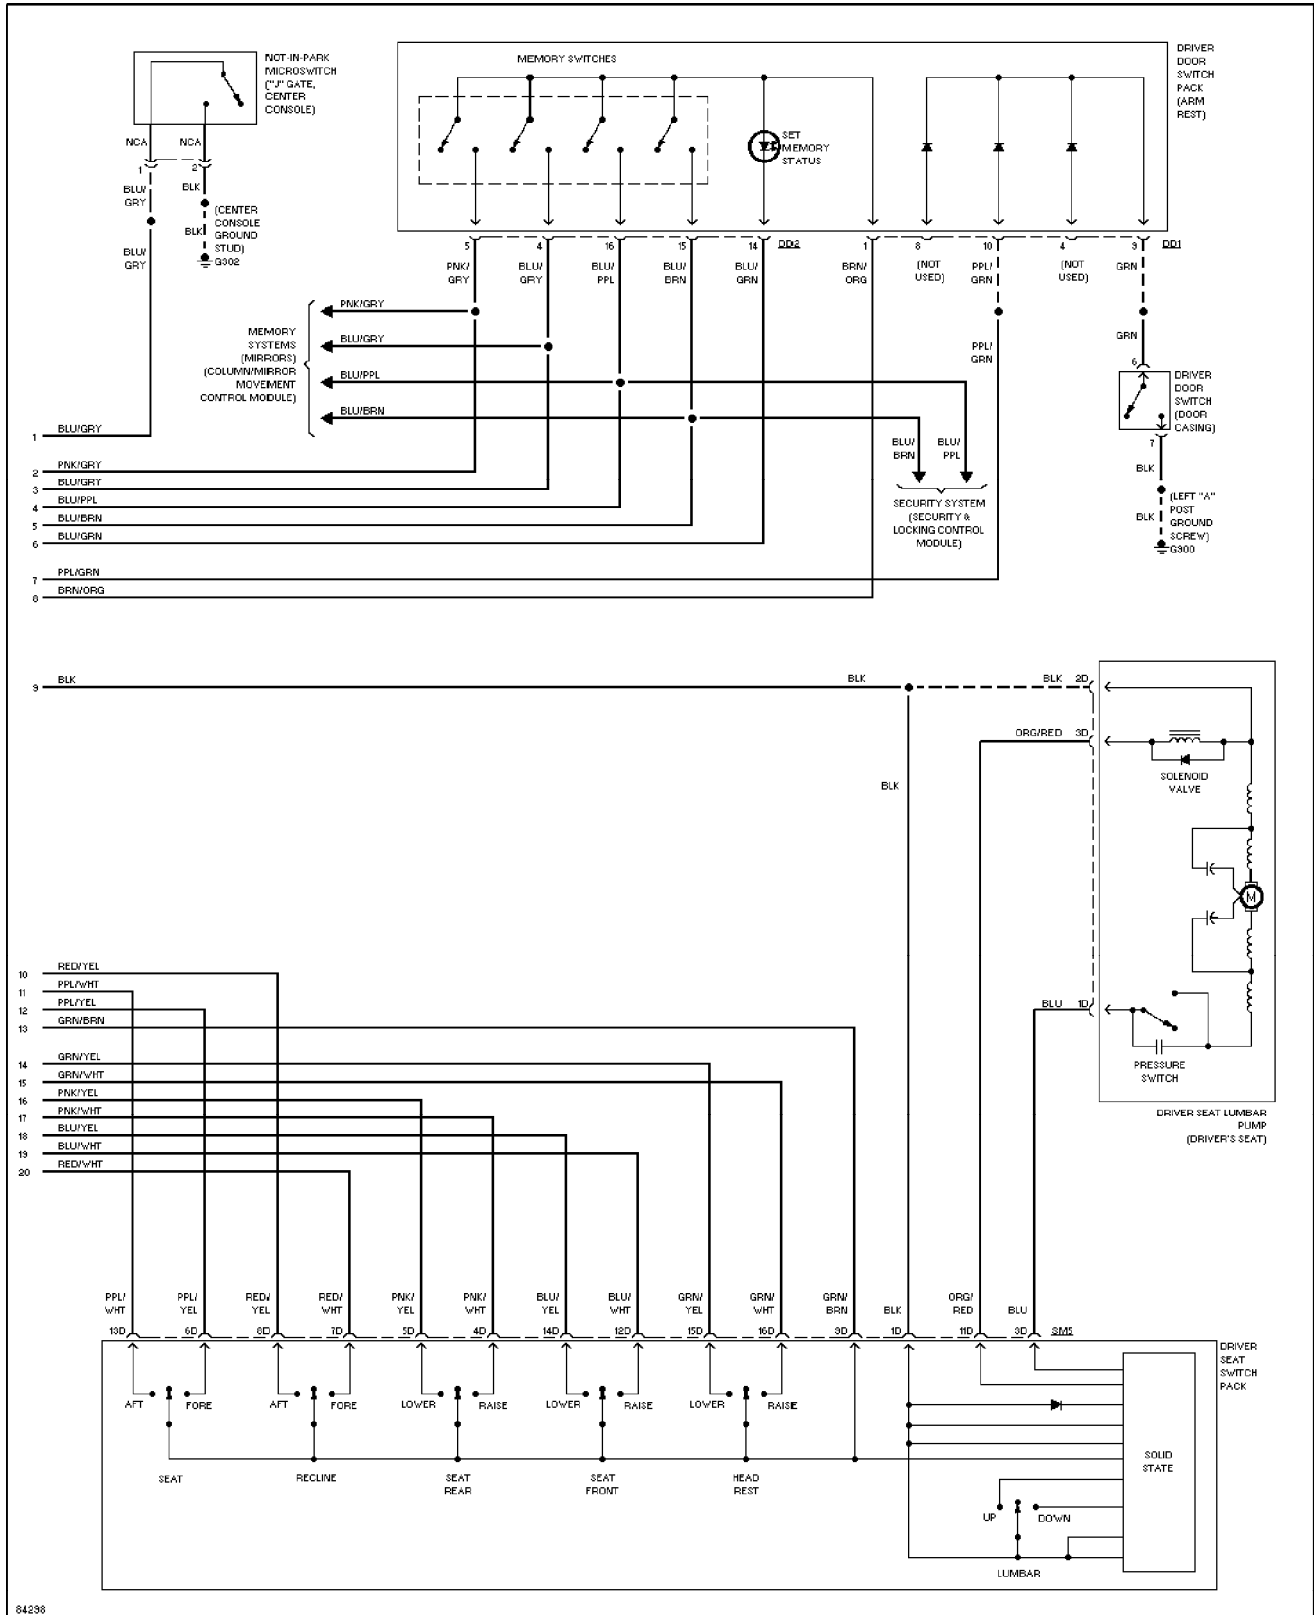

SYSTEM WIRING DIAGRAMS

Driver's Memory Seat Circuit (2 of 2) (p. 24)

1996 Jaguar XJ12

For x

Copyright © 1998 Mitchell Repair Information Company, LLC
Saturday, September 11, 2004 10:40AM