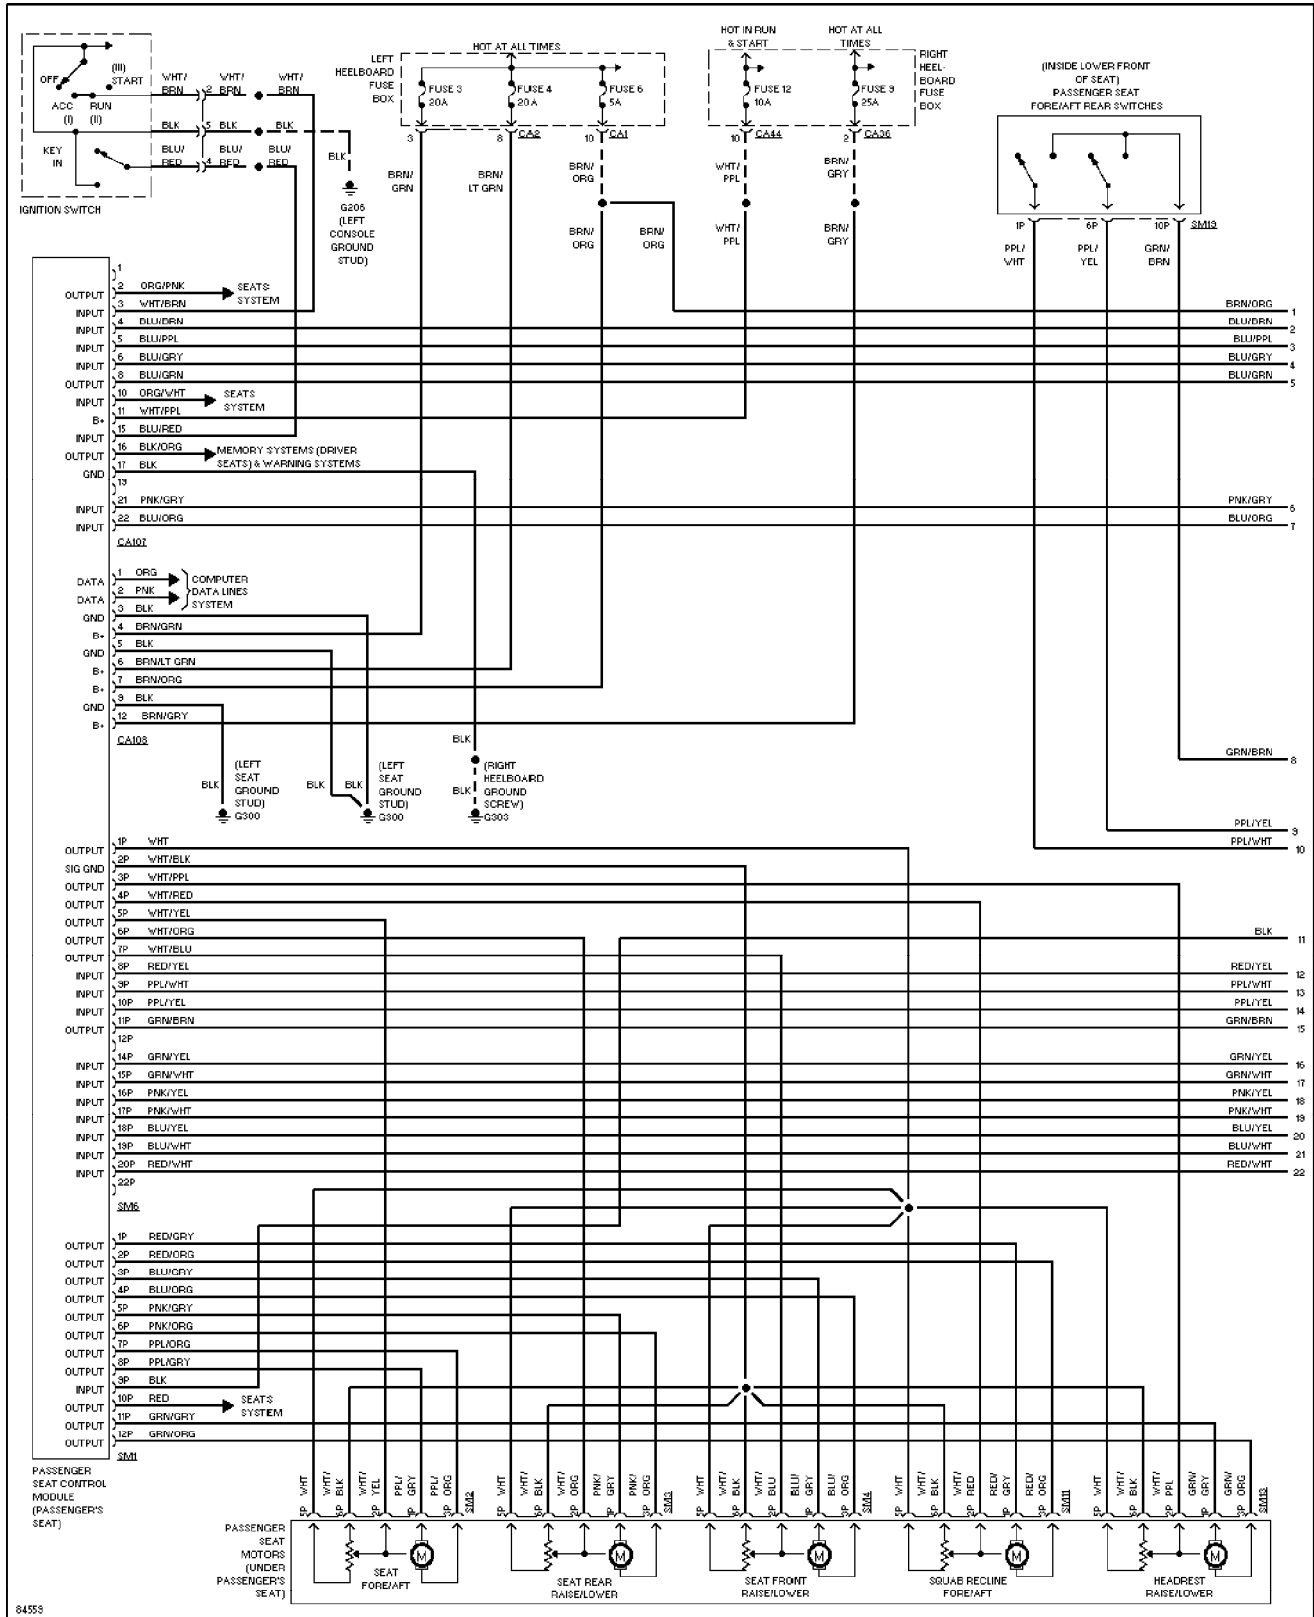

SYSTEM WIRING DIAGRAMS

Passenger's Memory Seat Circuit, Long Wheel Base (1 of 2) (p. 27)

1996 Jaguar XJ12

For x

Copyright © 1998 Mitchell Repair Information Company, LLC
Saturday, September 11, 2004 10:40AM