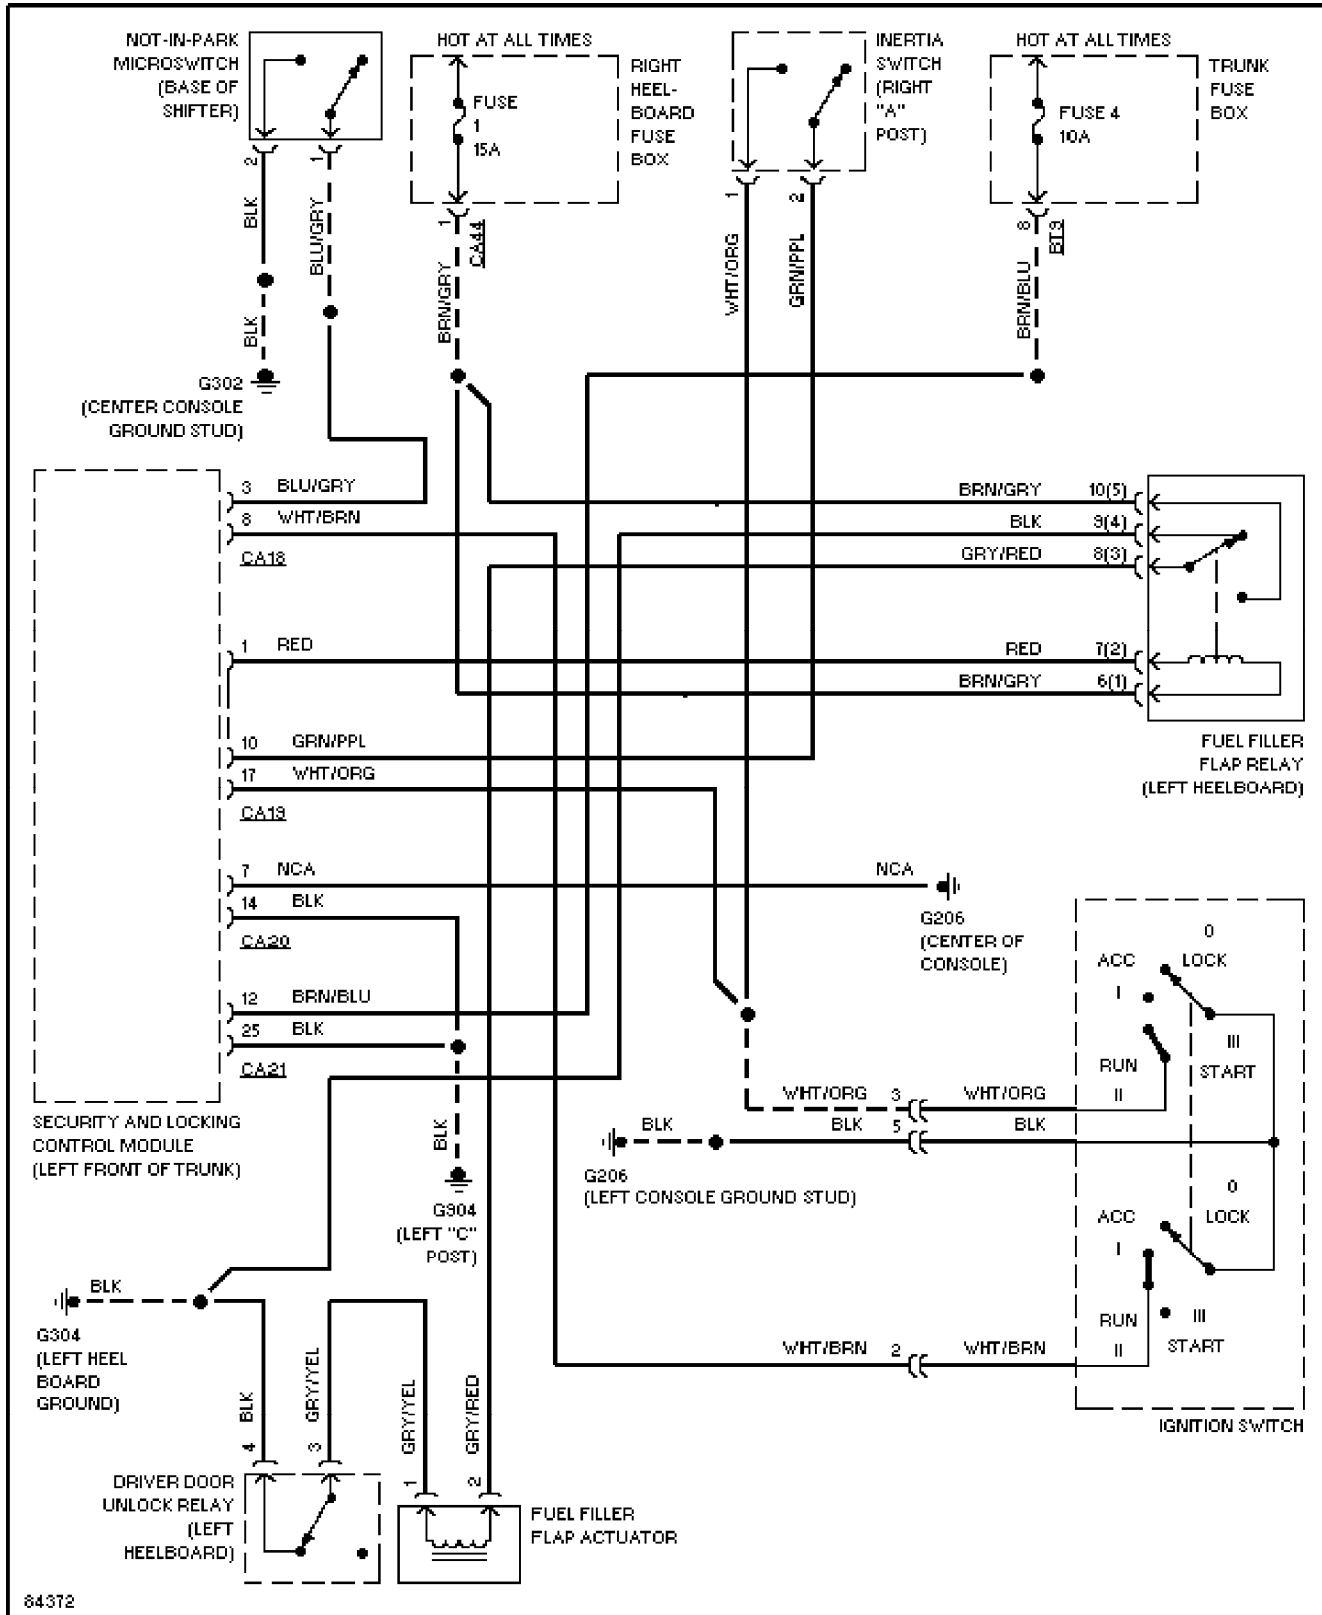

Saturday, September 11, 2004 10:40AM

SYSTEM WIRING DIAGRAMS

Fuel Door Release Circuit (p. 52)

1996 Jaguar XJ12

For x

Copyright © 1998 Mitchell Repair Information Company, LLC
Saturday, September 11, 2004 10:40AM