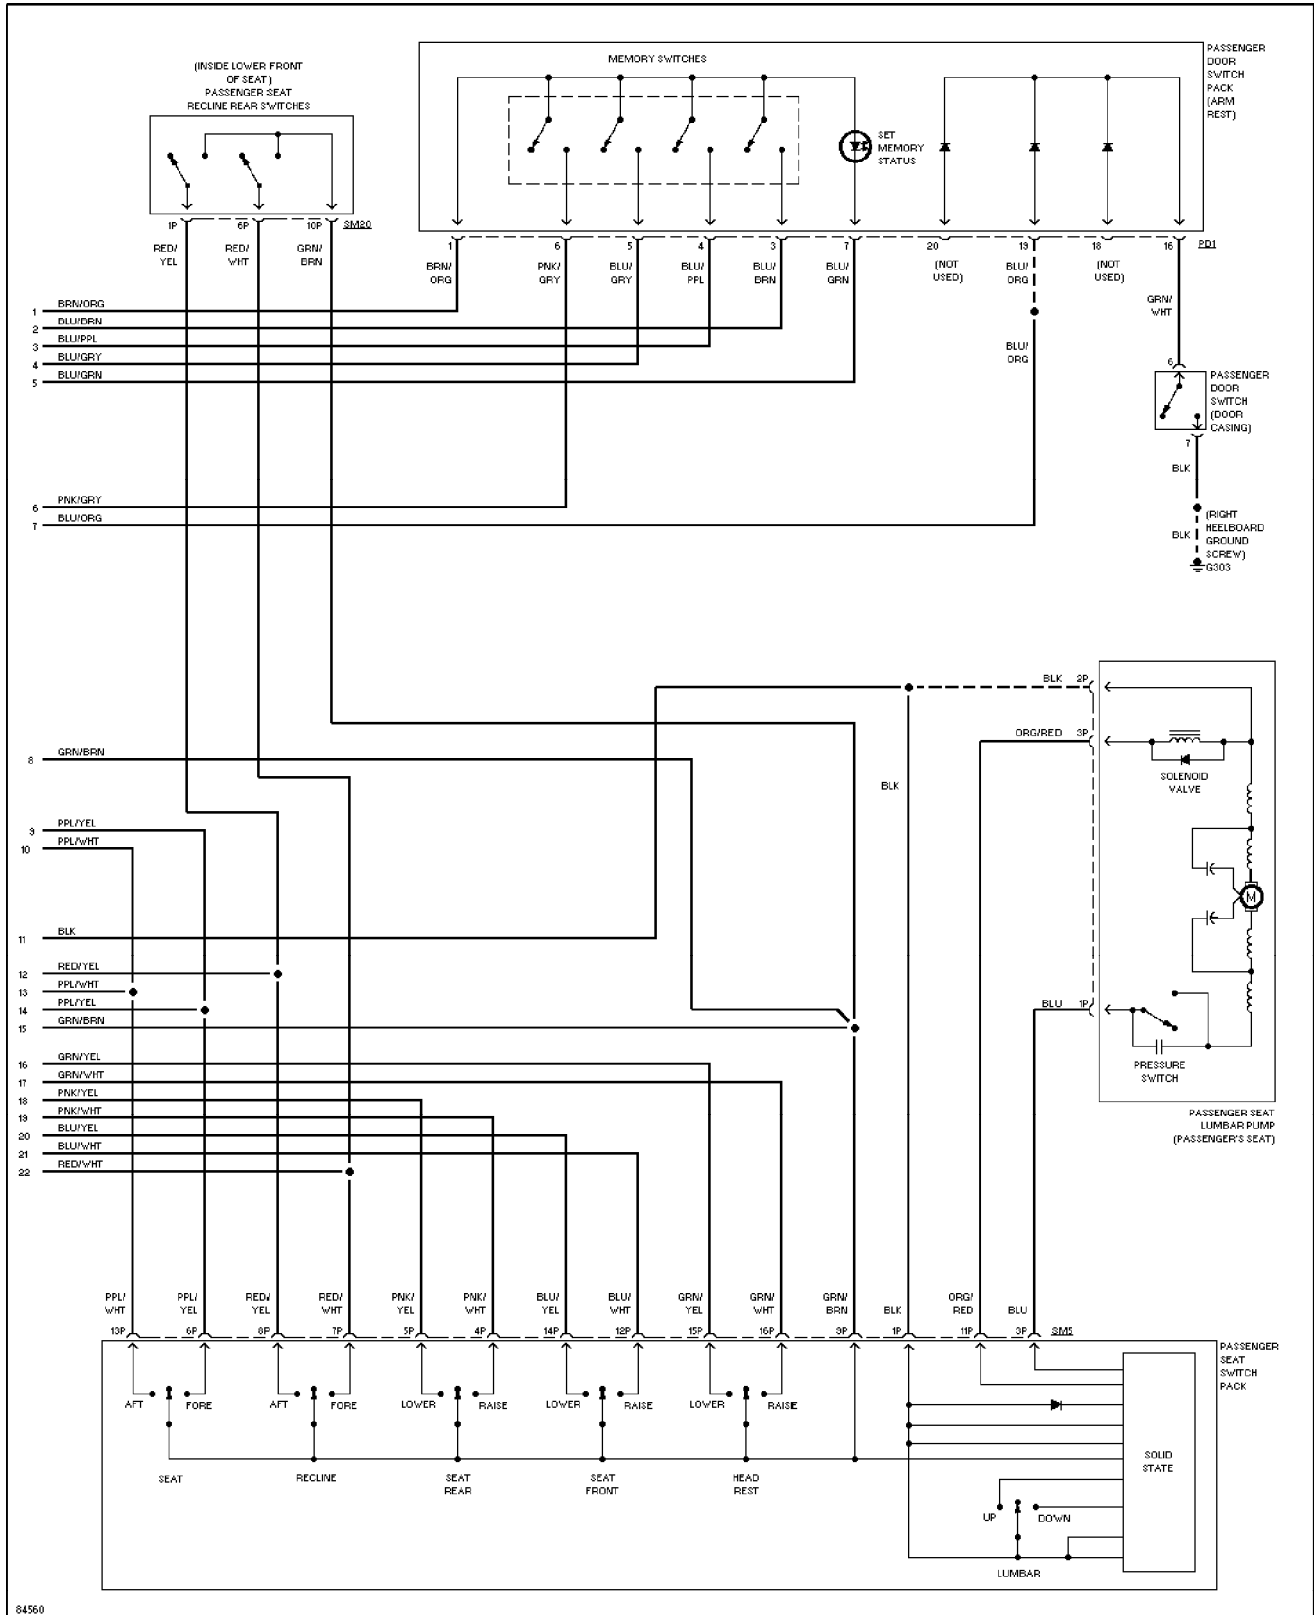

SYSTEM WIRING DIAGRAMS

Passenger's Memory Seat Circuit, Long Wheel Base (2 of 2) (p. 28)

1996 Jaguar XJ12

For x

Copyright © 1998 Mitchell Repair Information Company, LLC
Saturday, September 11, 2004 10:40AM