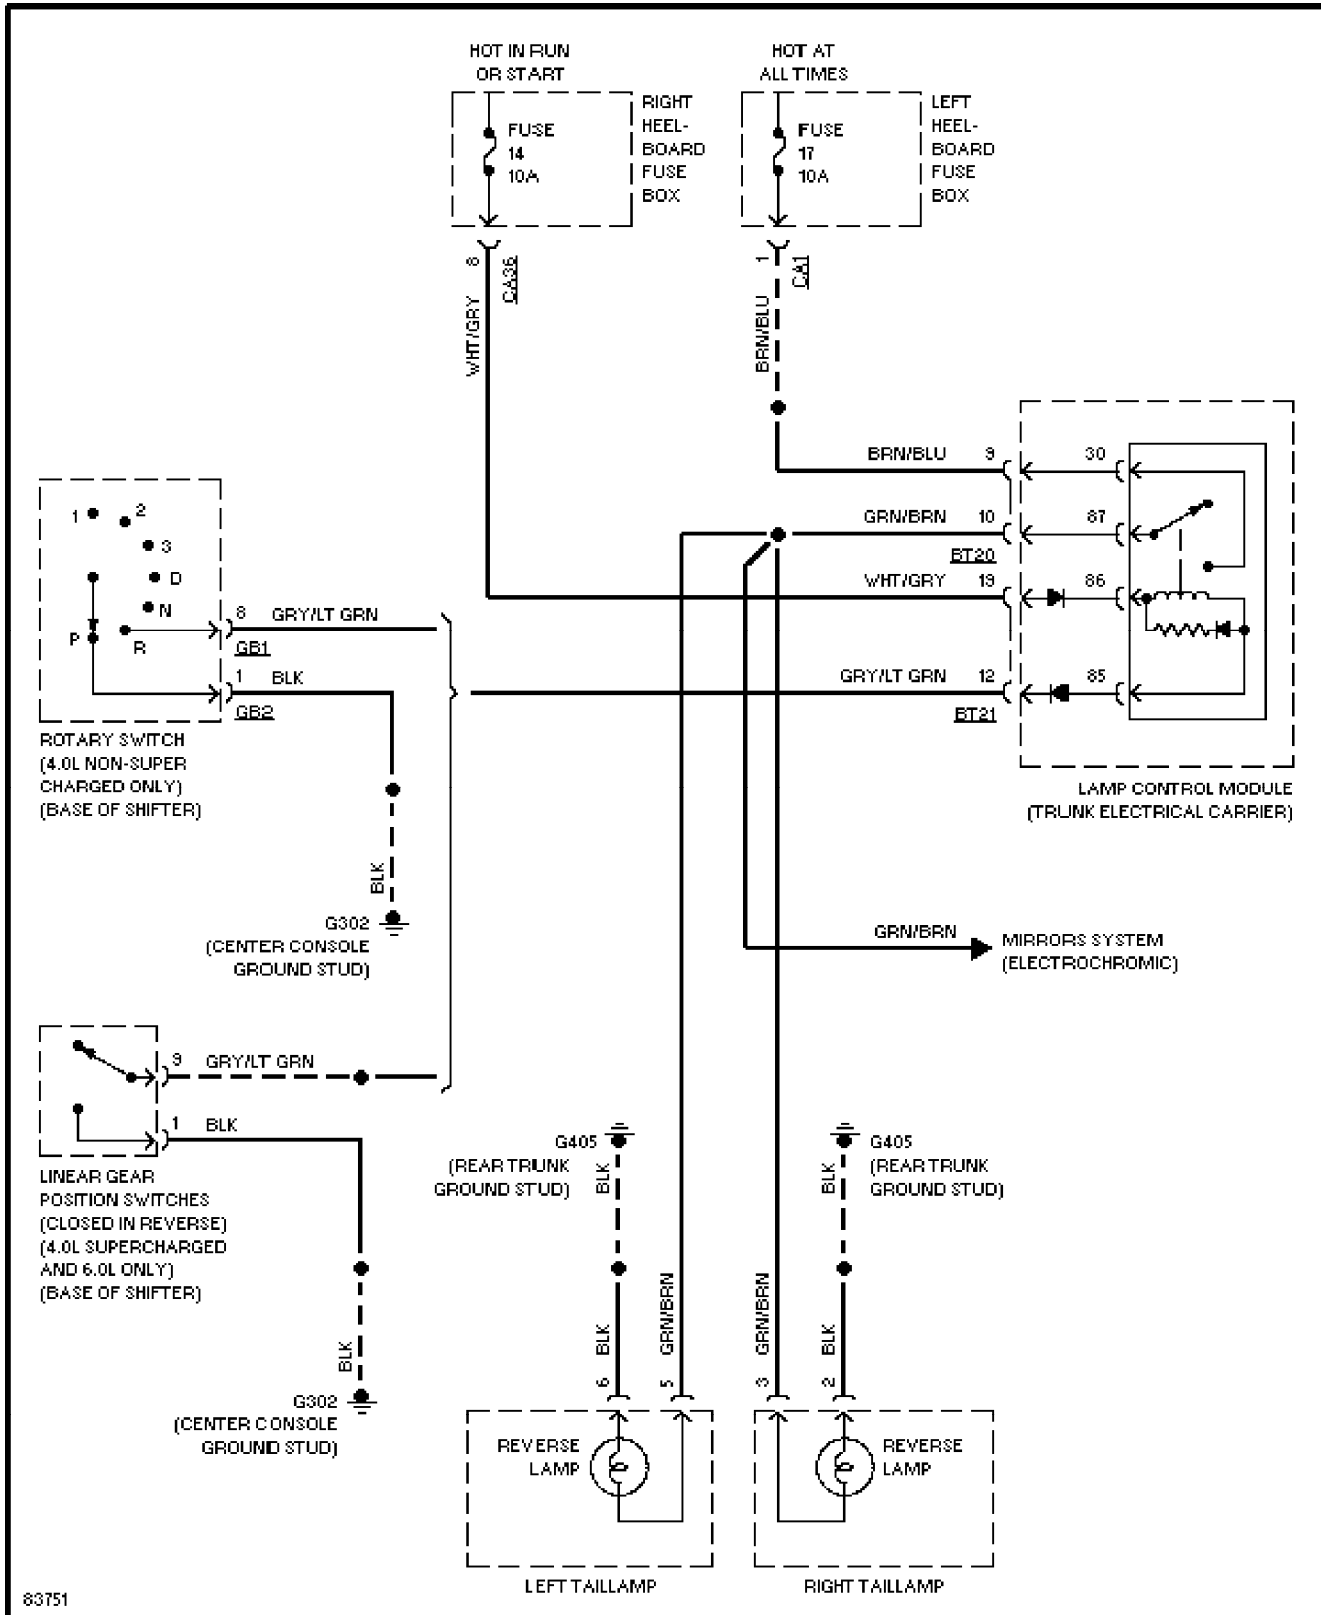

SYSTEM WIRING DIAGRAMS

Back-up Lamps Circuit (p. 14)

1996 Jaguar XJ12

For x

Copyright © 1998 Mitchell Repair Information Company, LLC
Saturday, September 11, 2004 10:40AM