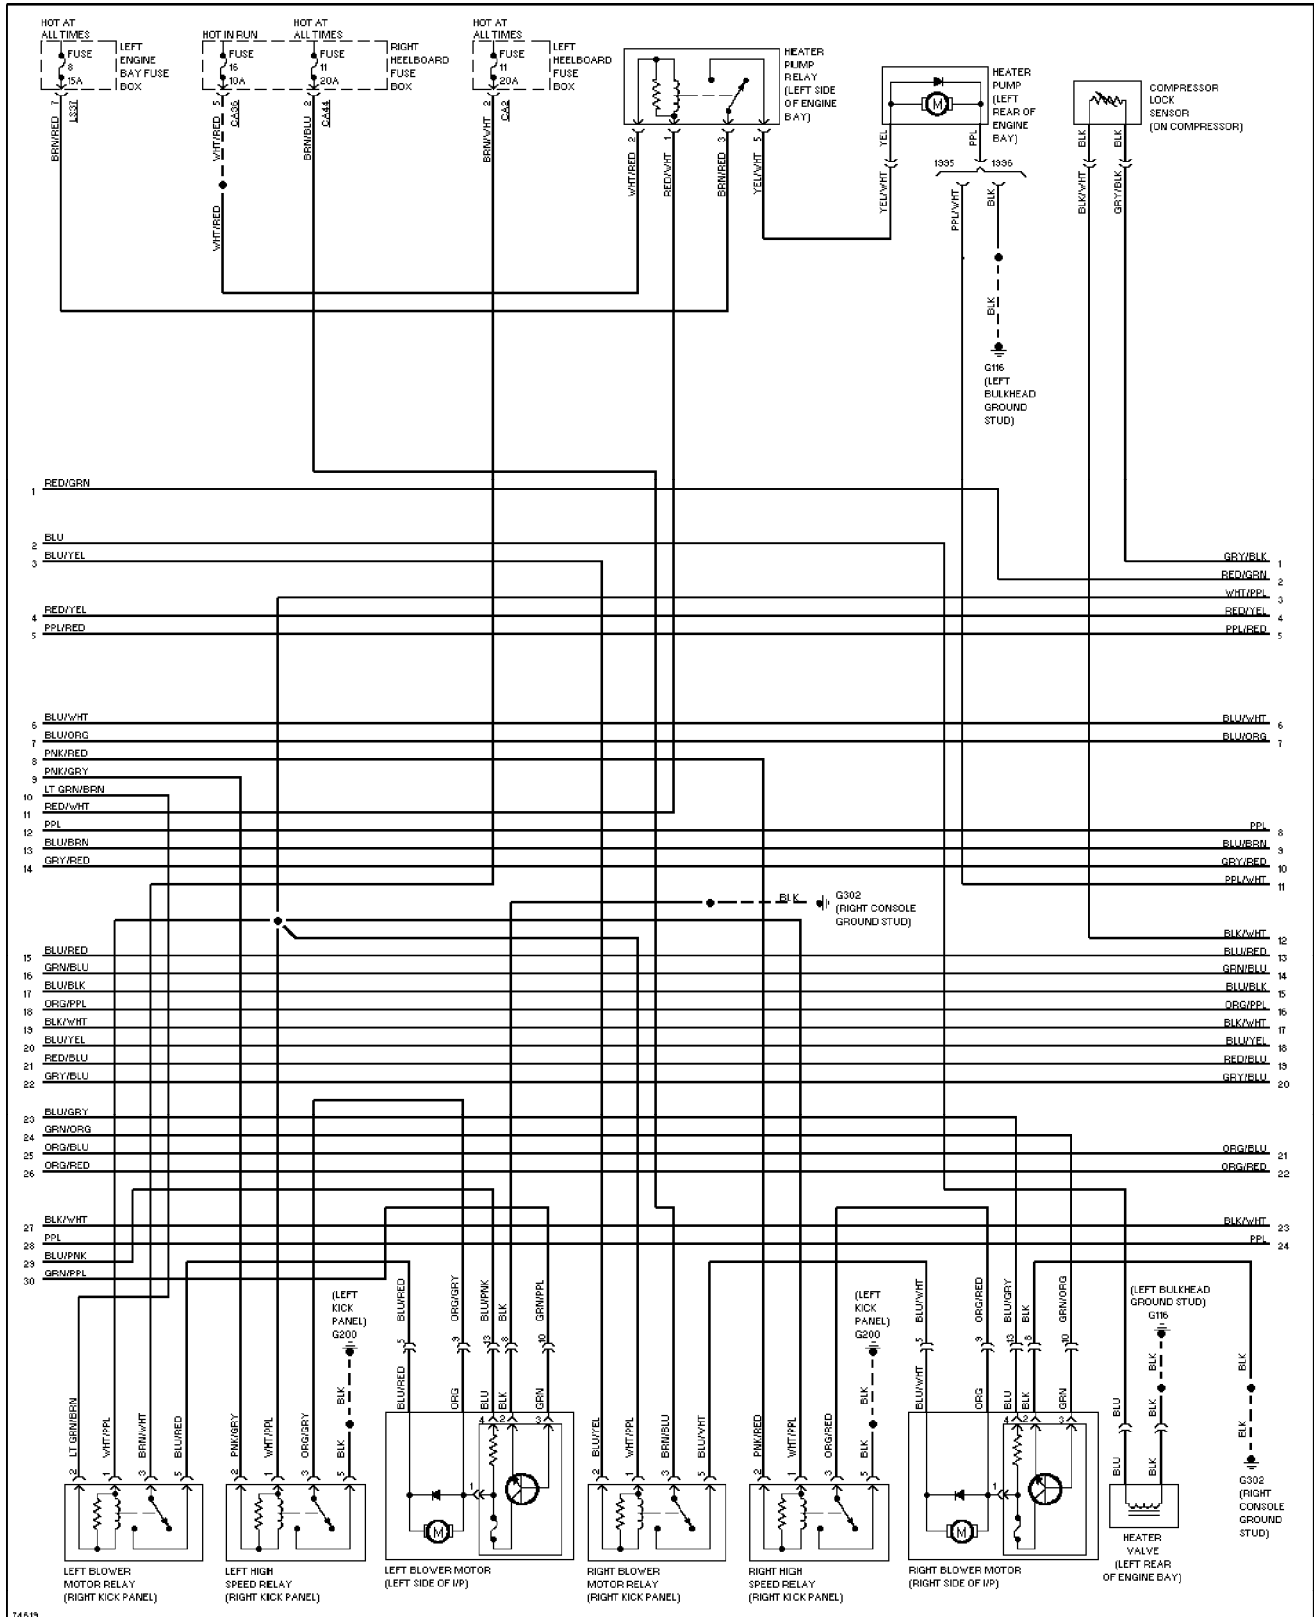

SYSTEM WIRING DIAGRAMS

Air Conditioning Circuits (2 of 3) (p. 2)

1996 Jaguar XJ12

For x

Copyright © 1998 Mitchell Repair Information Company, LLC
Saturday, September 11, 2004 10:40AM