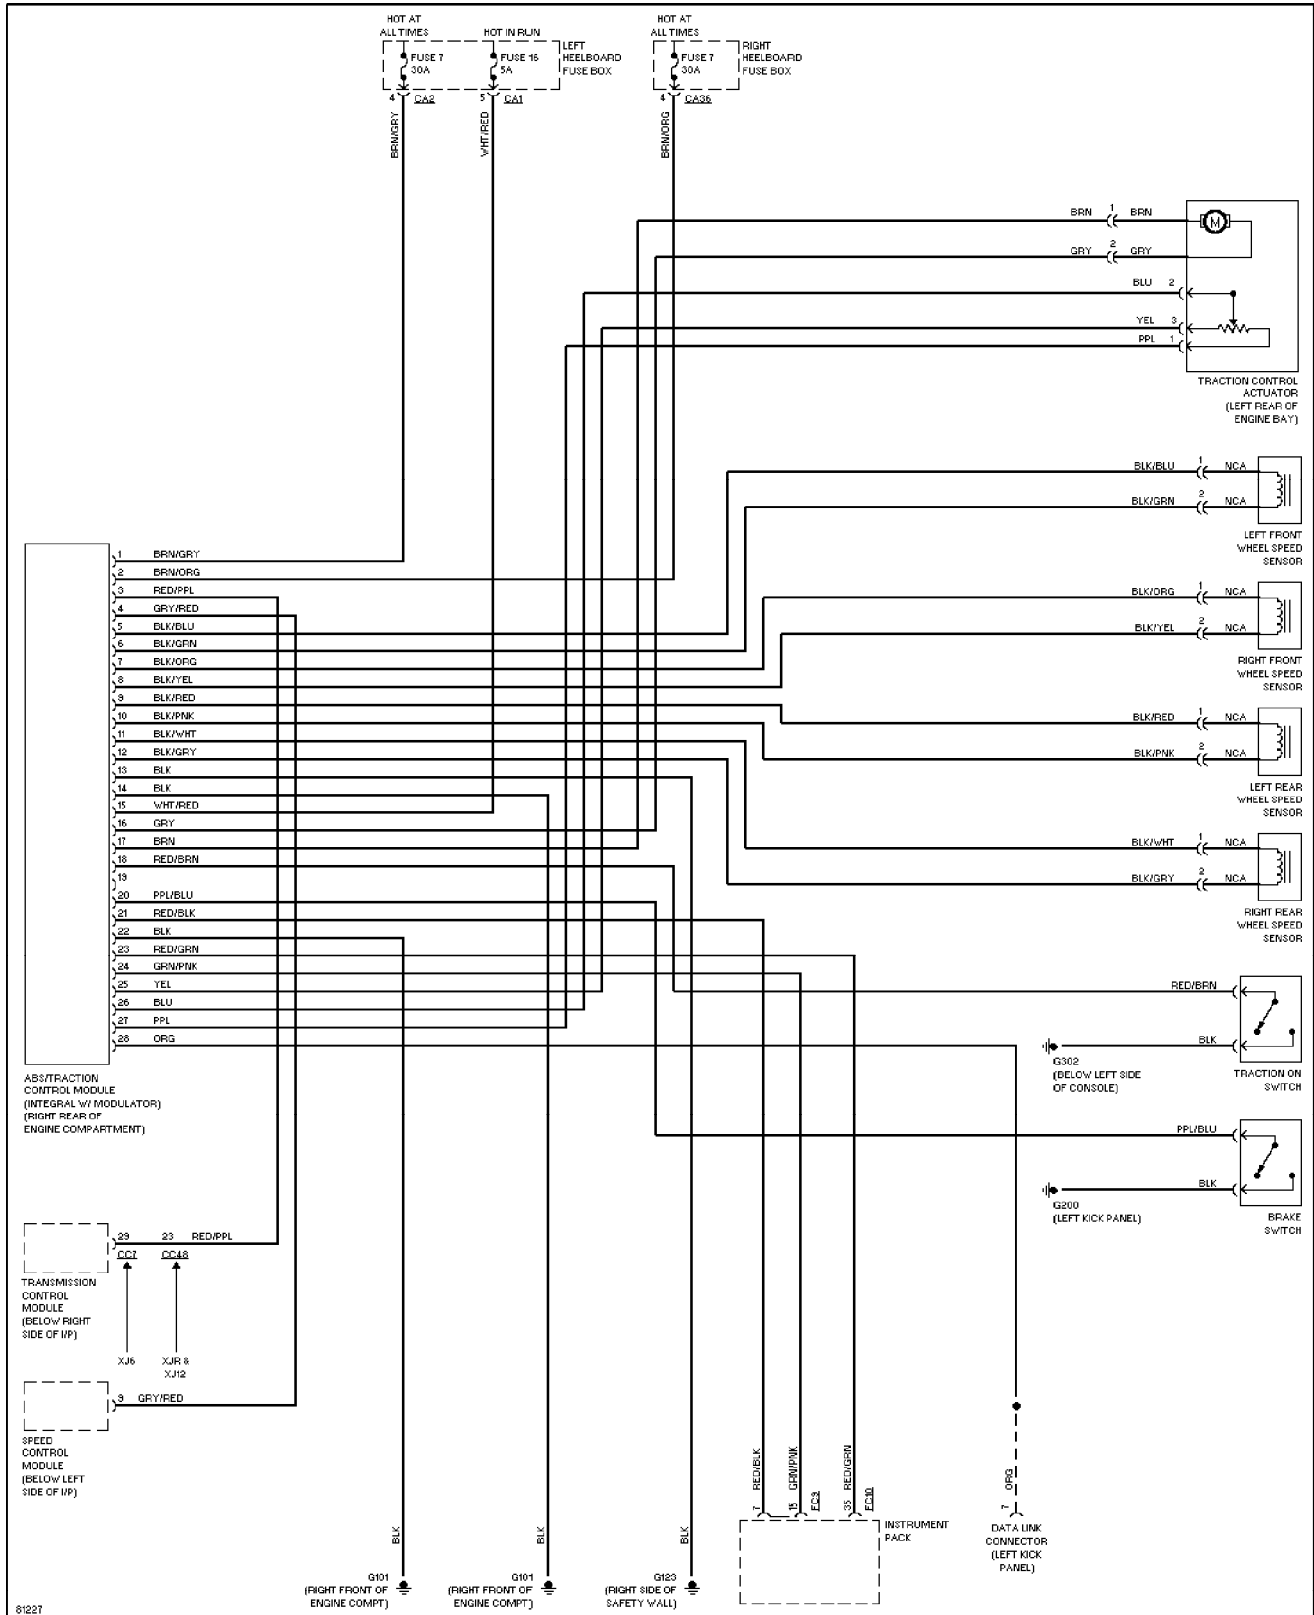

SYSTEM WIRING DIAGRAMS

Anti-lock Brake Circuits (p. 4)

1996 Jaguar XJ12

For x

Copyright © 1998 Mitchell Repair Information Company, LLC
 Saturday, September 11, 2004 10:40AM

SYSTEM WIRING DIAGRAMS

Anti-theft Circuit (p. 5)