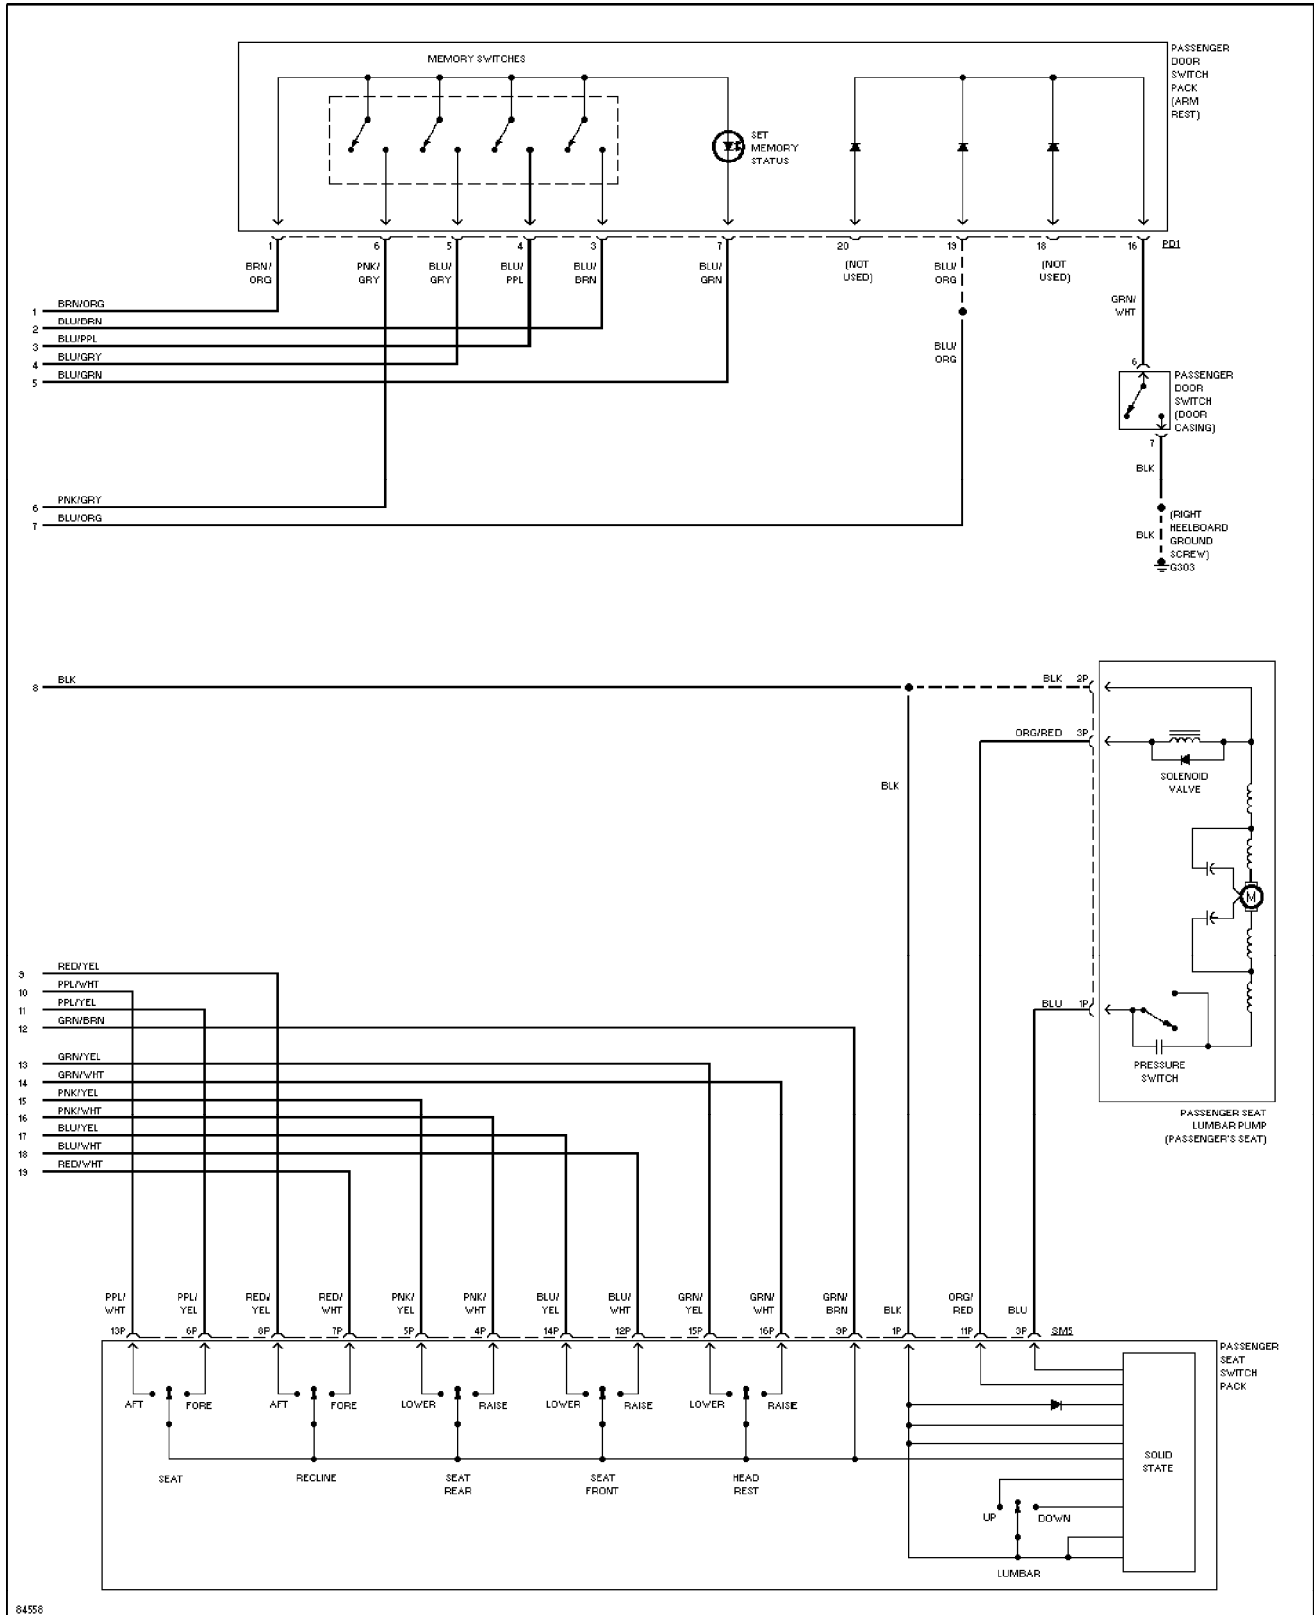

SYSTEM WIRING DIAGRAMS

Passenger's Memory Seat Circuit, Short Wheel Base (2 of 2) (p. 30)

1996 Jaguar XJ12

For x

Copyright © 1998 Mitchell Repair Information Company, LLC

Saturday, September 11, 2004 10:40AM