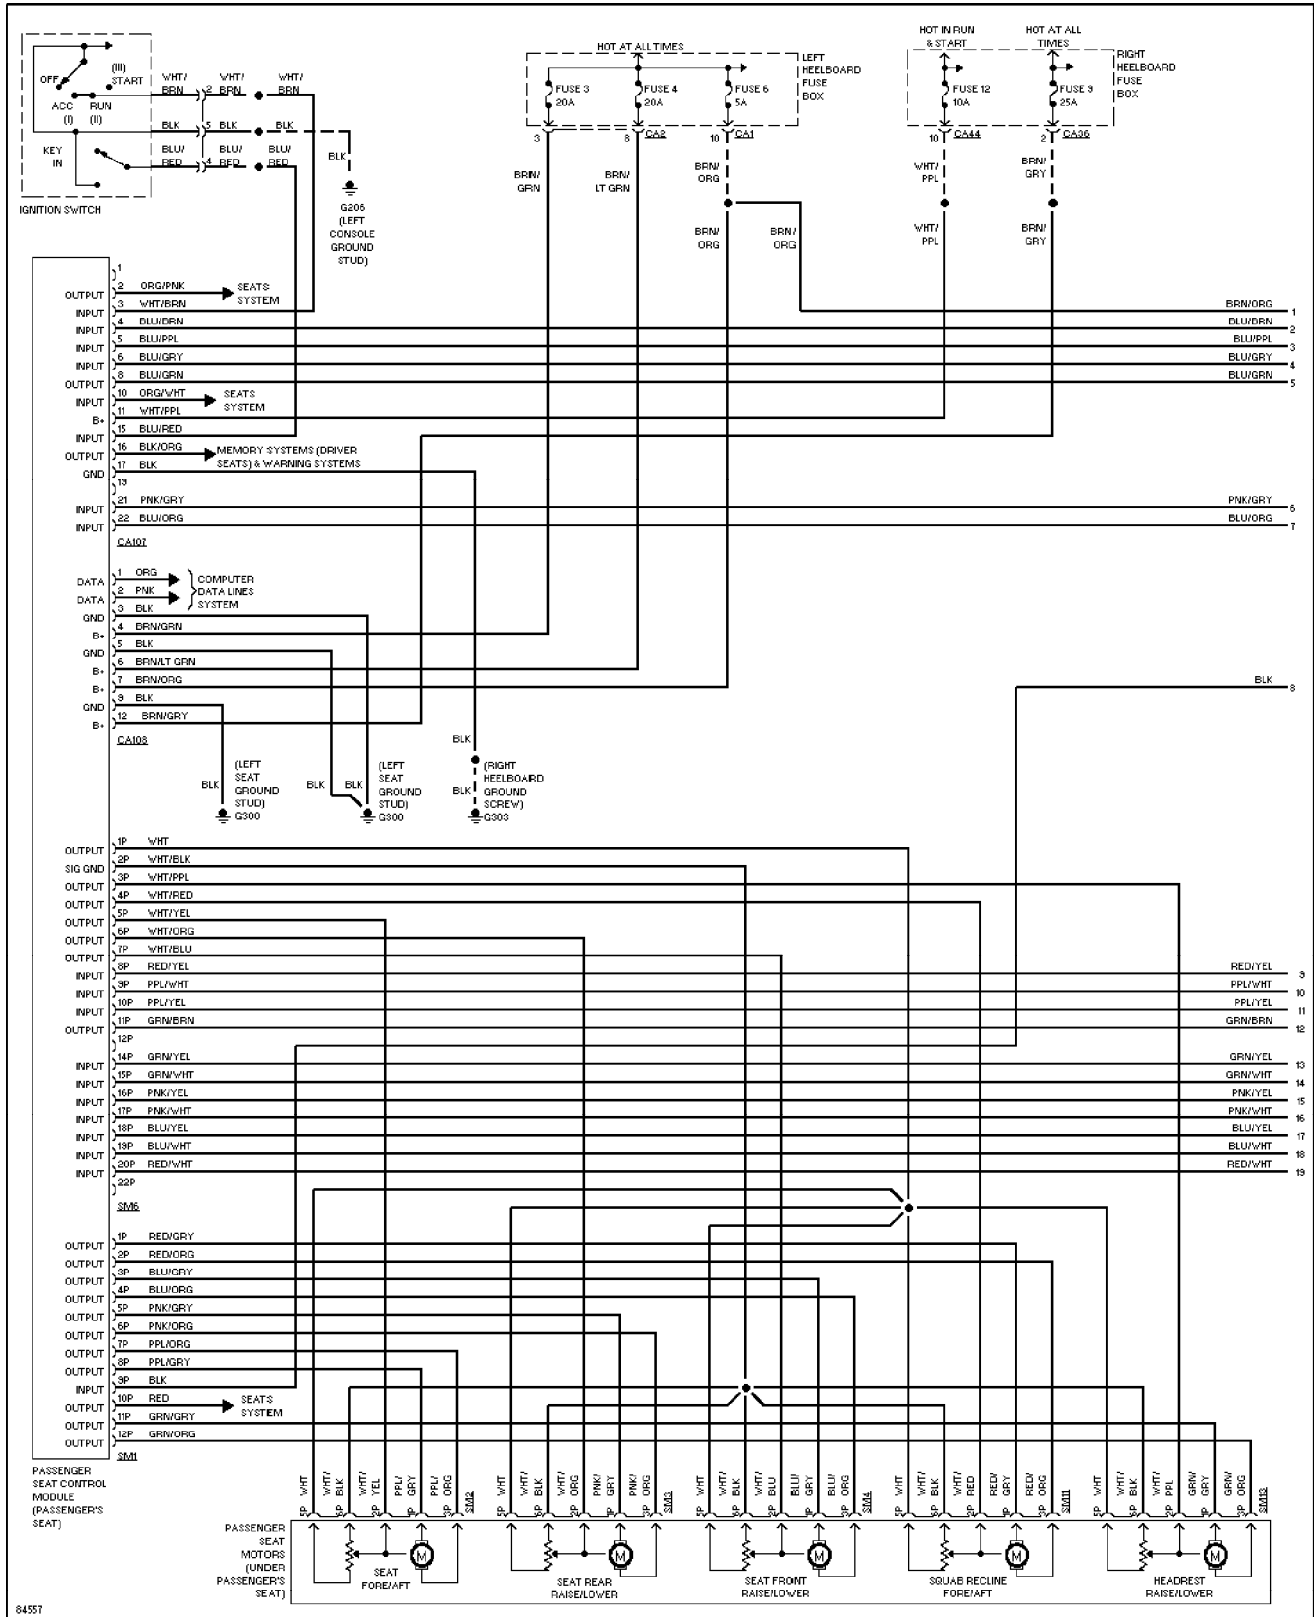

SYSTEM WIRING DIAGRAMS

Passenger's Memory Seat Circuit, Short Wheel Base (1 of 2) (p. 29)

1996 Jaguar XJ12

For x

Copyright © 1998 Mitchell Repair Information Company, LLC
Saturday, September 11, 2004 10:40AM