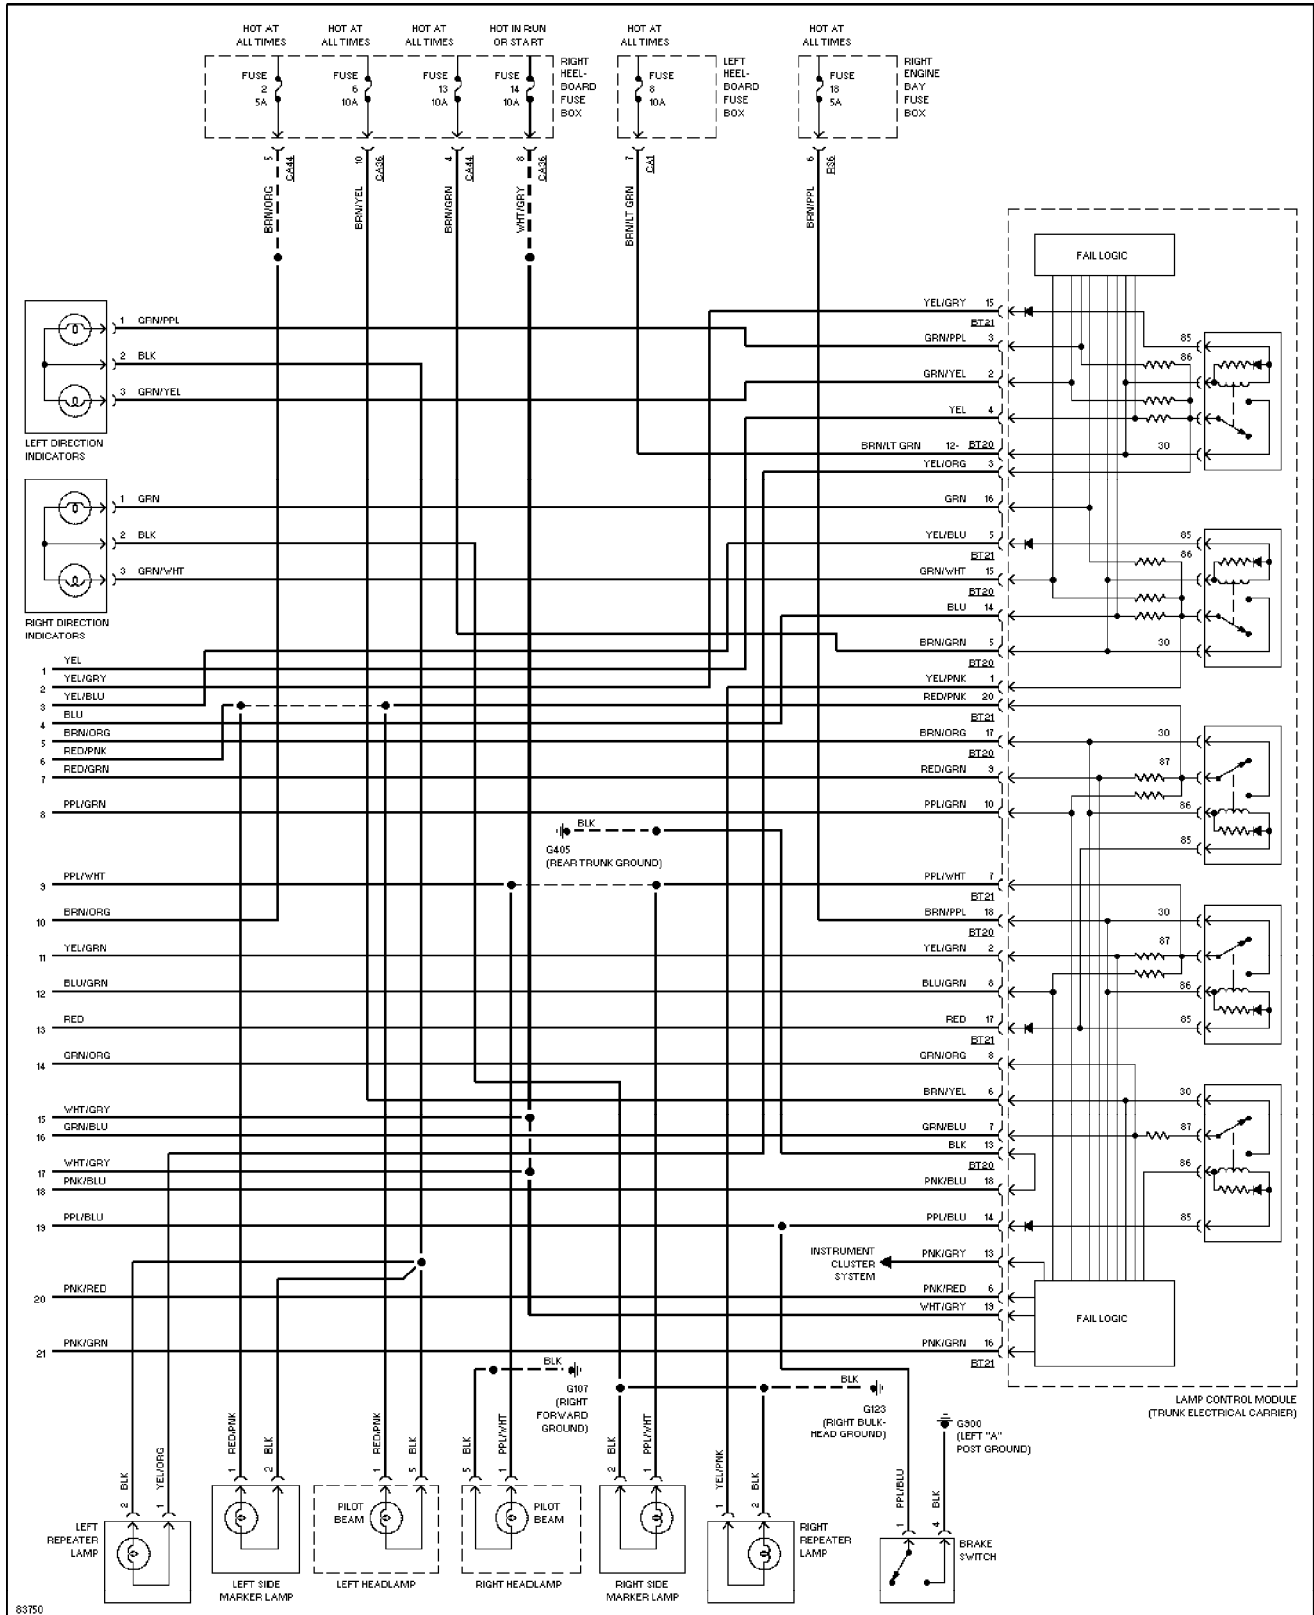

1996 Jaguar XJ12

For x

Copyright © 1998 Mitchell Repair Information Company, LLC
Saturday, September 11, 2004 10:40AM

SYSTEM WIRING DIAGRAMS

Exterior Lamps Circuit (2 of 2) (p. 16)

1996 Jaguar XJ12

For x

Copyright © 1998 Mitchell Repair Information Company, LLC
Saturday, September 11, 2004 10:40AM