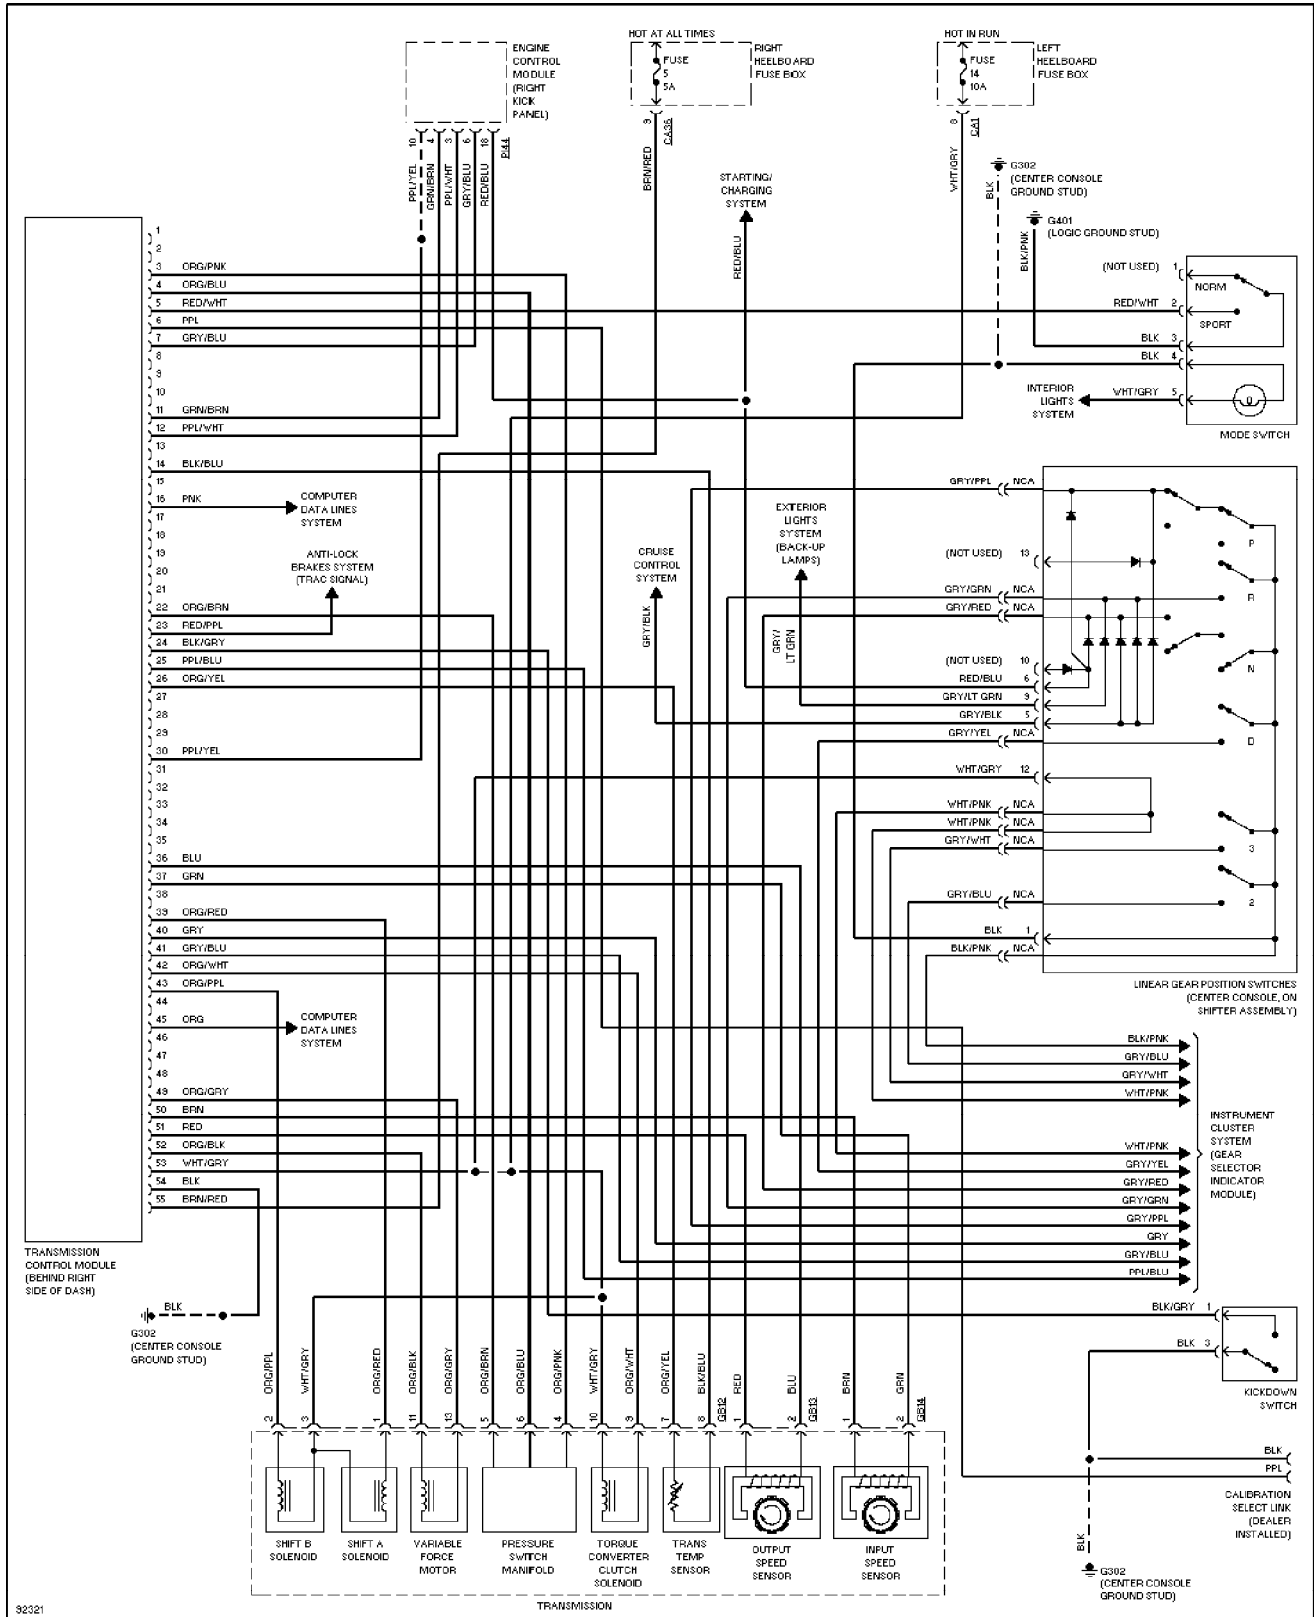

SYSTEM WIRING DIAGRAMS

Transmission Circuit (p. 51)

1996 Jaguar XJ12

For x

Copyright © 1998 Mitchell Repair Information Company, LLC

Saturday, September 11, 2004 10:40AM