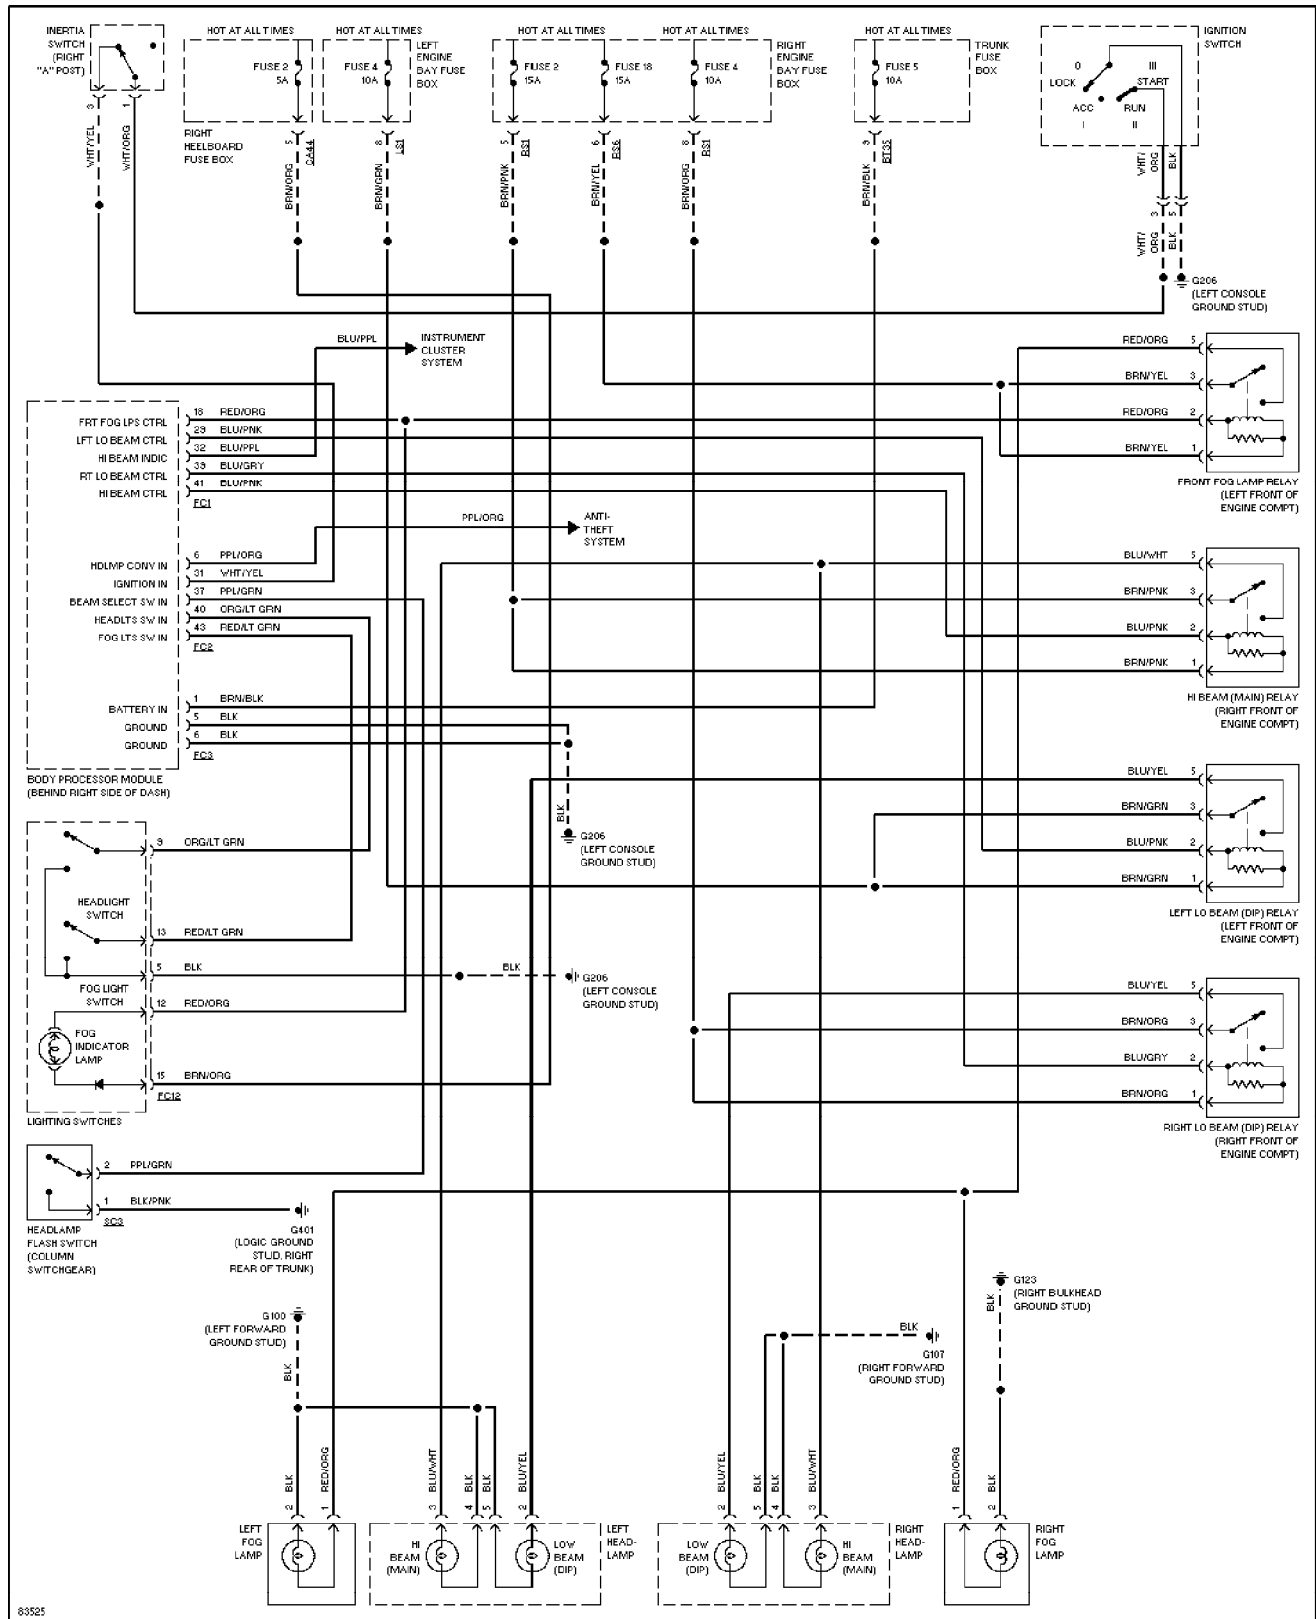

SYSTEM WIRING DIAGRAMS

Headlight Circuit (p. 18)

1996 Jaguar XJ12

For x

Copyright © 1998 Mitchell Repair Information Company, LLC

Saturday, September 11, 2004 10:40AM