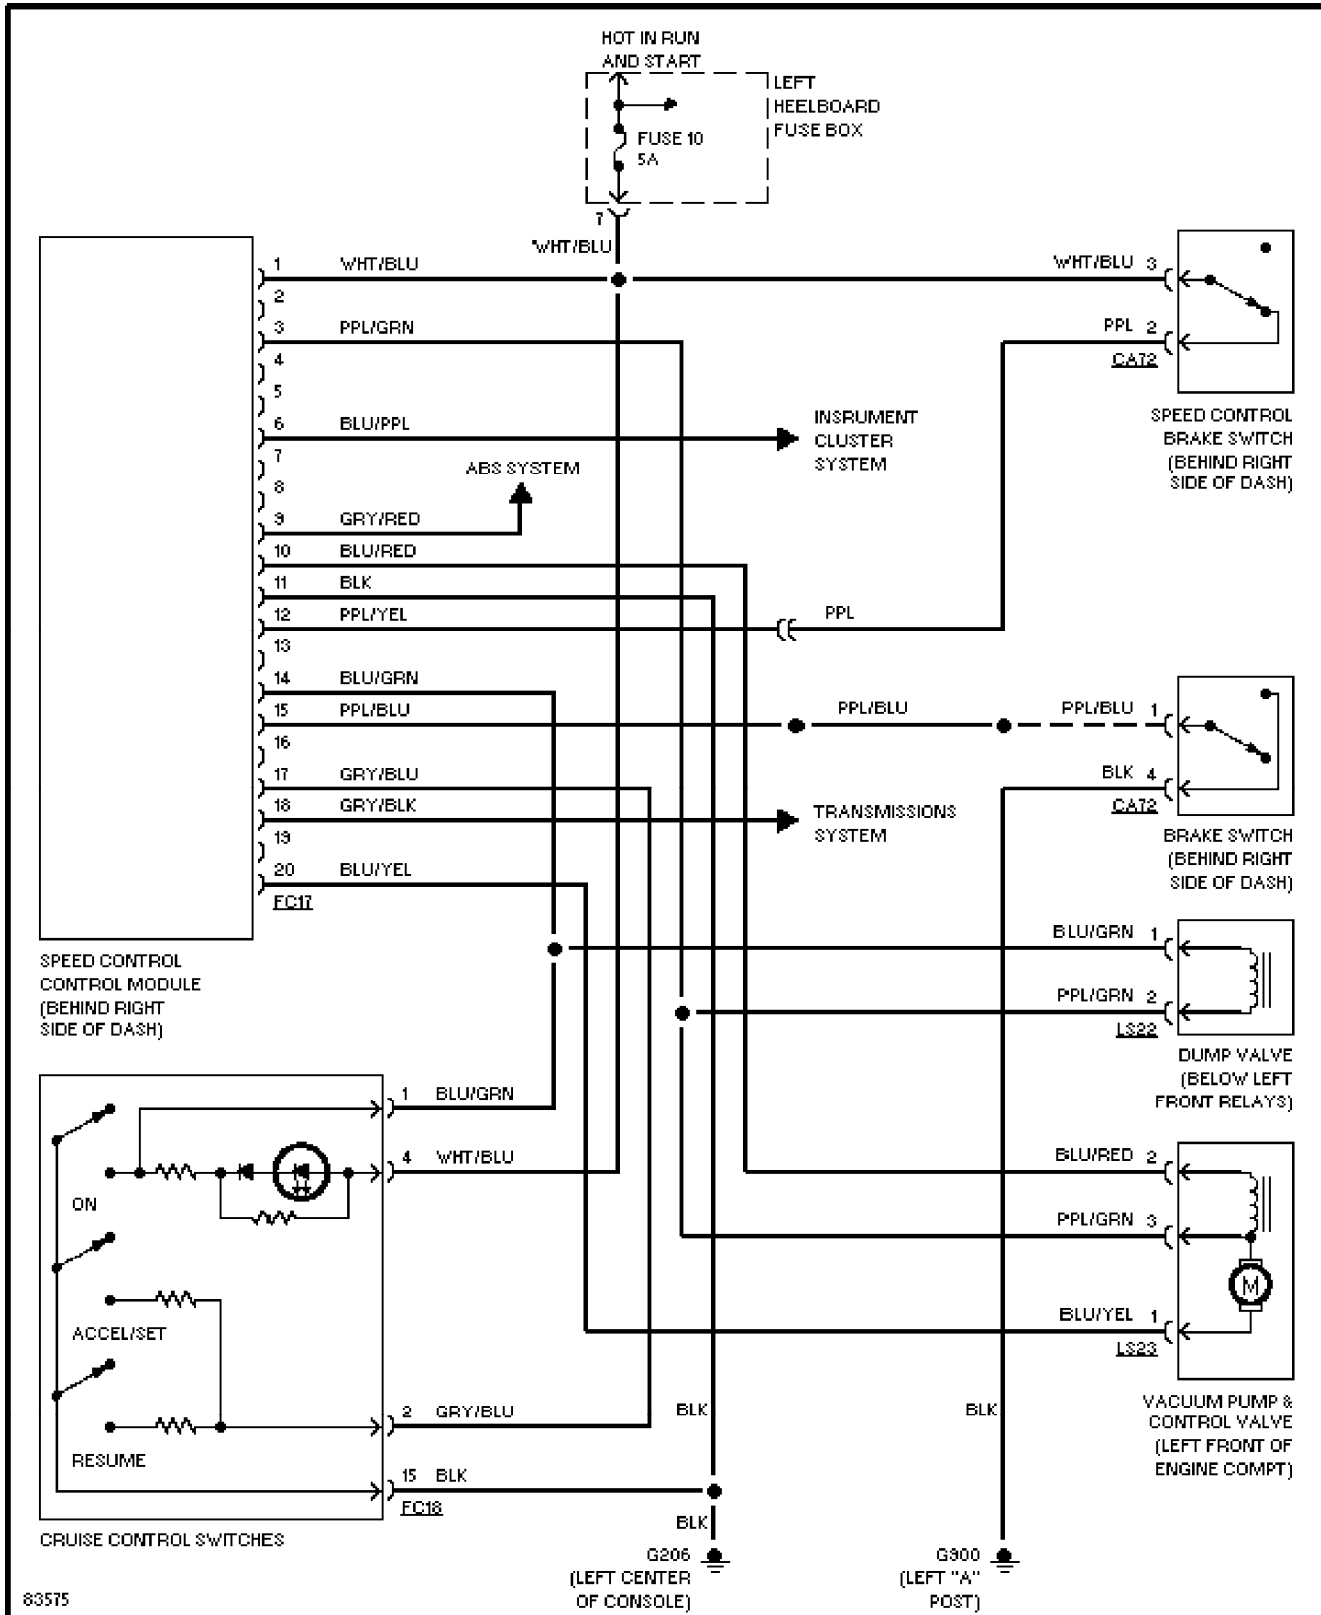

Saturday, September 11, 2004 10:40AM

SYSTEM WIRING DIAGRAMS

Cruise Control Circuit (p. 8)

1996 Jaguar XJ12

For x

Copyright © 1998 Mitchell Repair Information Company, LLC

Saturday, September 11, 2004 10:40AM