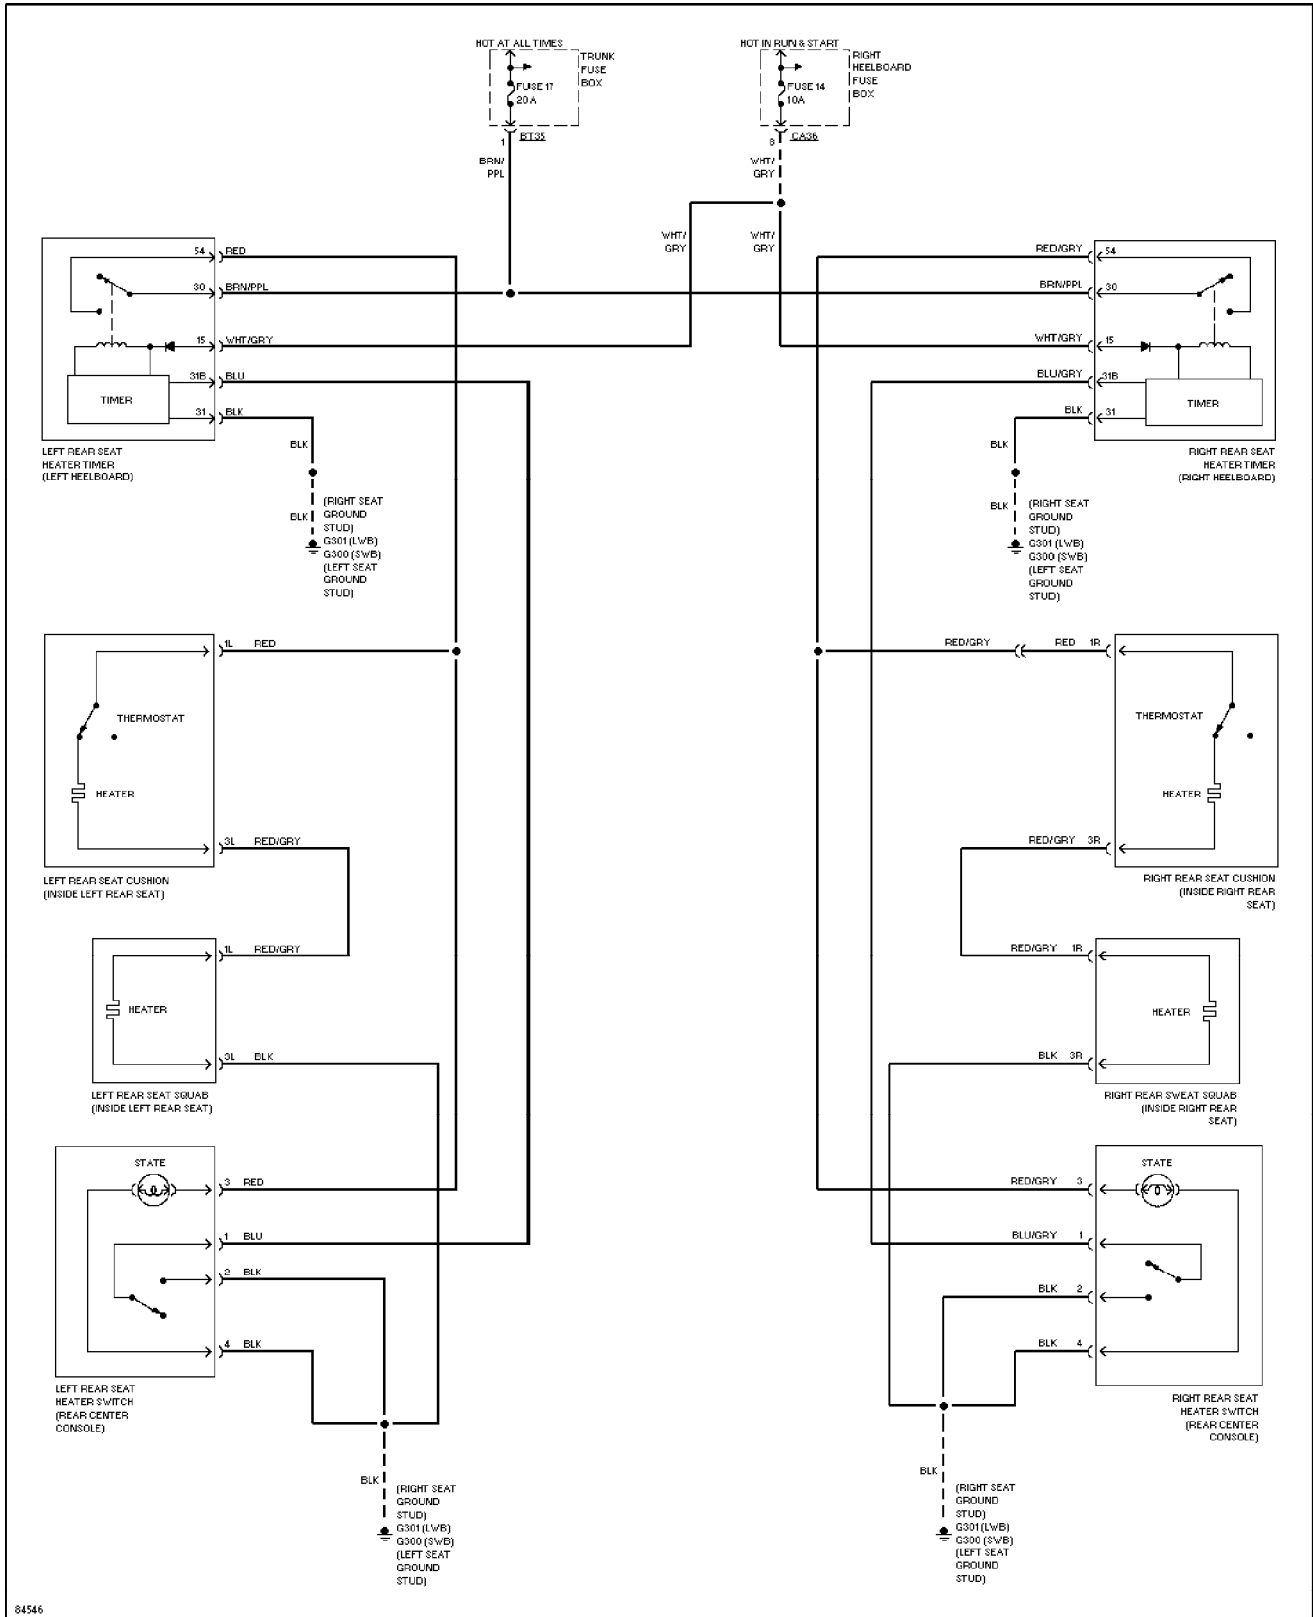

SYSTEM WIRING DIAGRAMS

Rear Seat Heater Circuit (p. 41)

1996 Jaguar XJ12

For x

Copyright © 1998 Mitchell Repair Information Company, LLC
Saturday, September 11, 2004 10:40AM