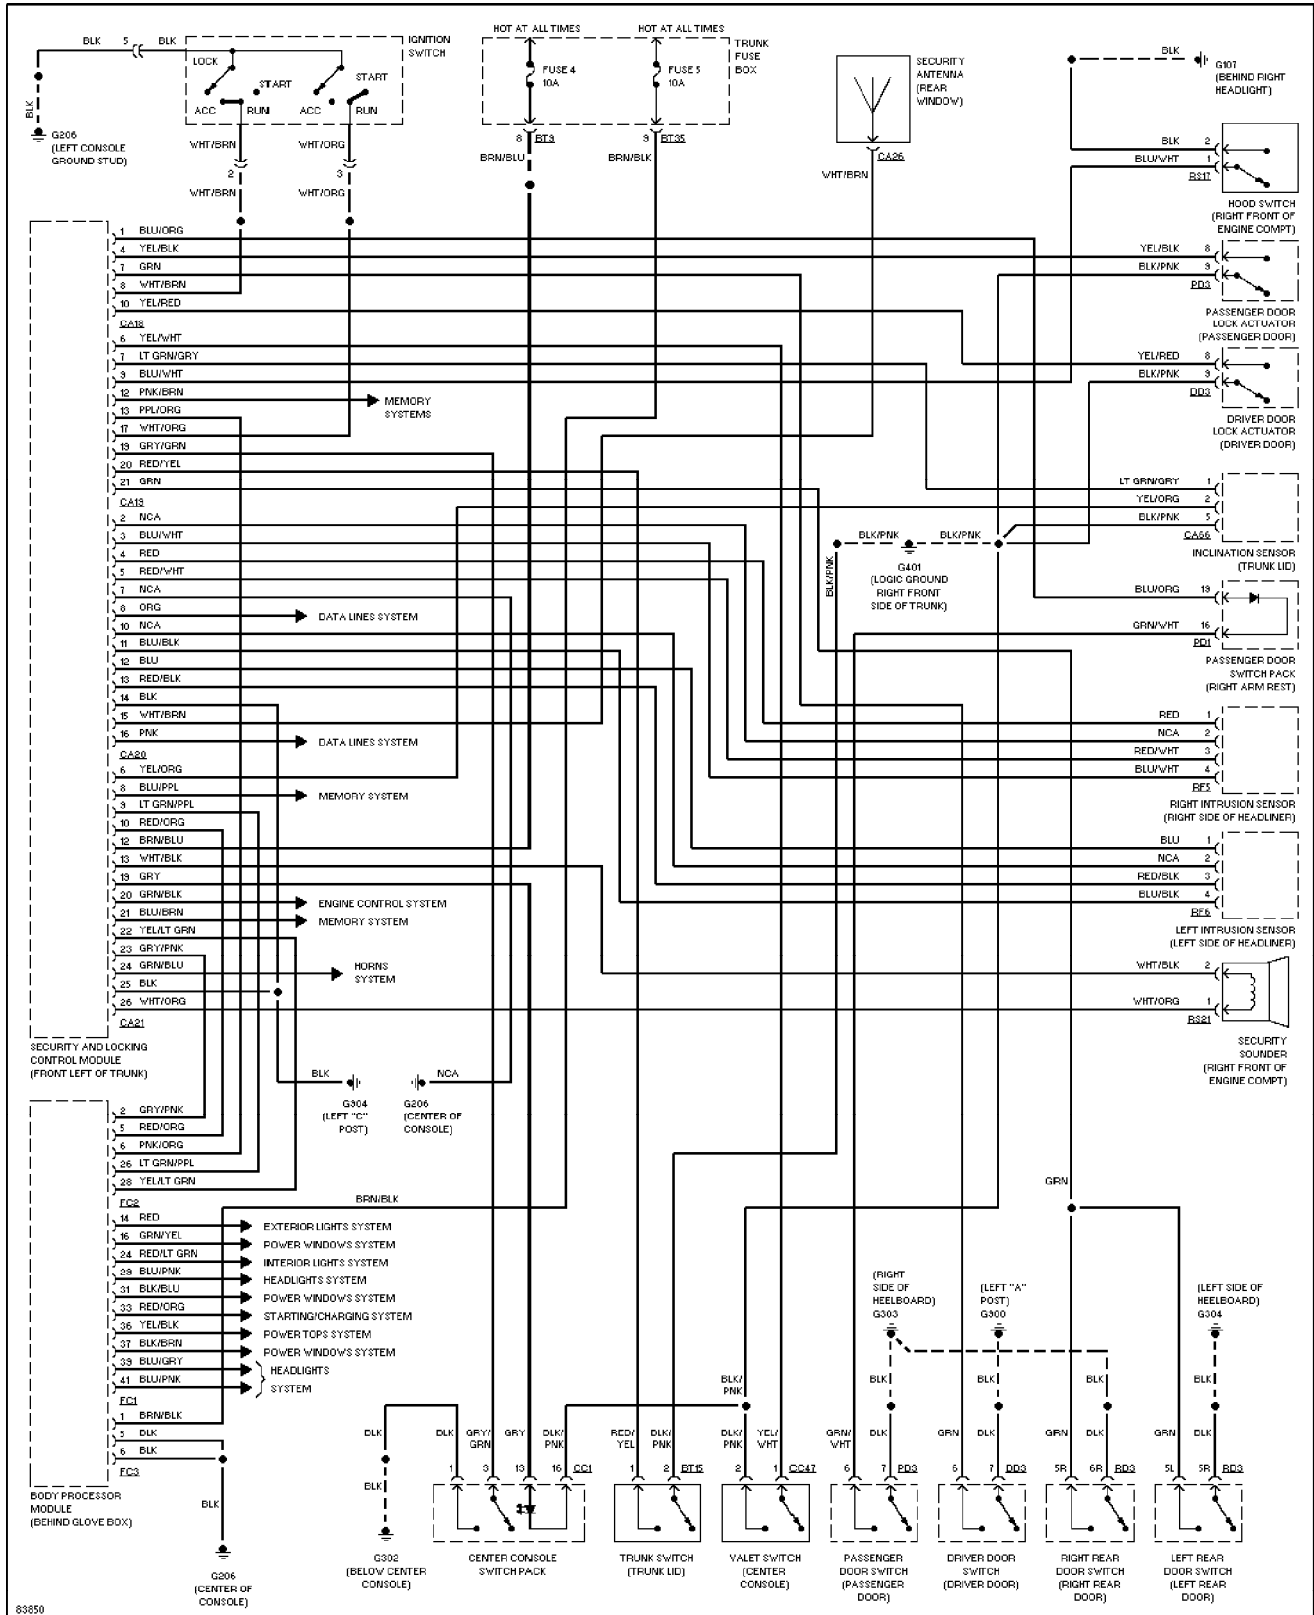

SYSTEM WIRING DIAGRAMS

Anti-theft Circuit (p. 5)

1996 Jaguar XJ12

For x

Copyright © 1998 Mitchell Repair Information Company, LLC

Saturday, September 11, 2004 10:40AM