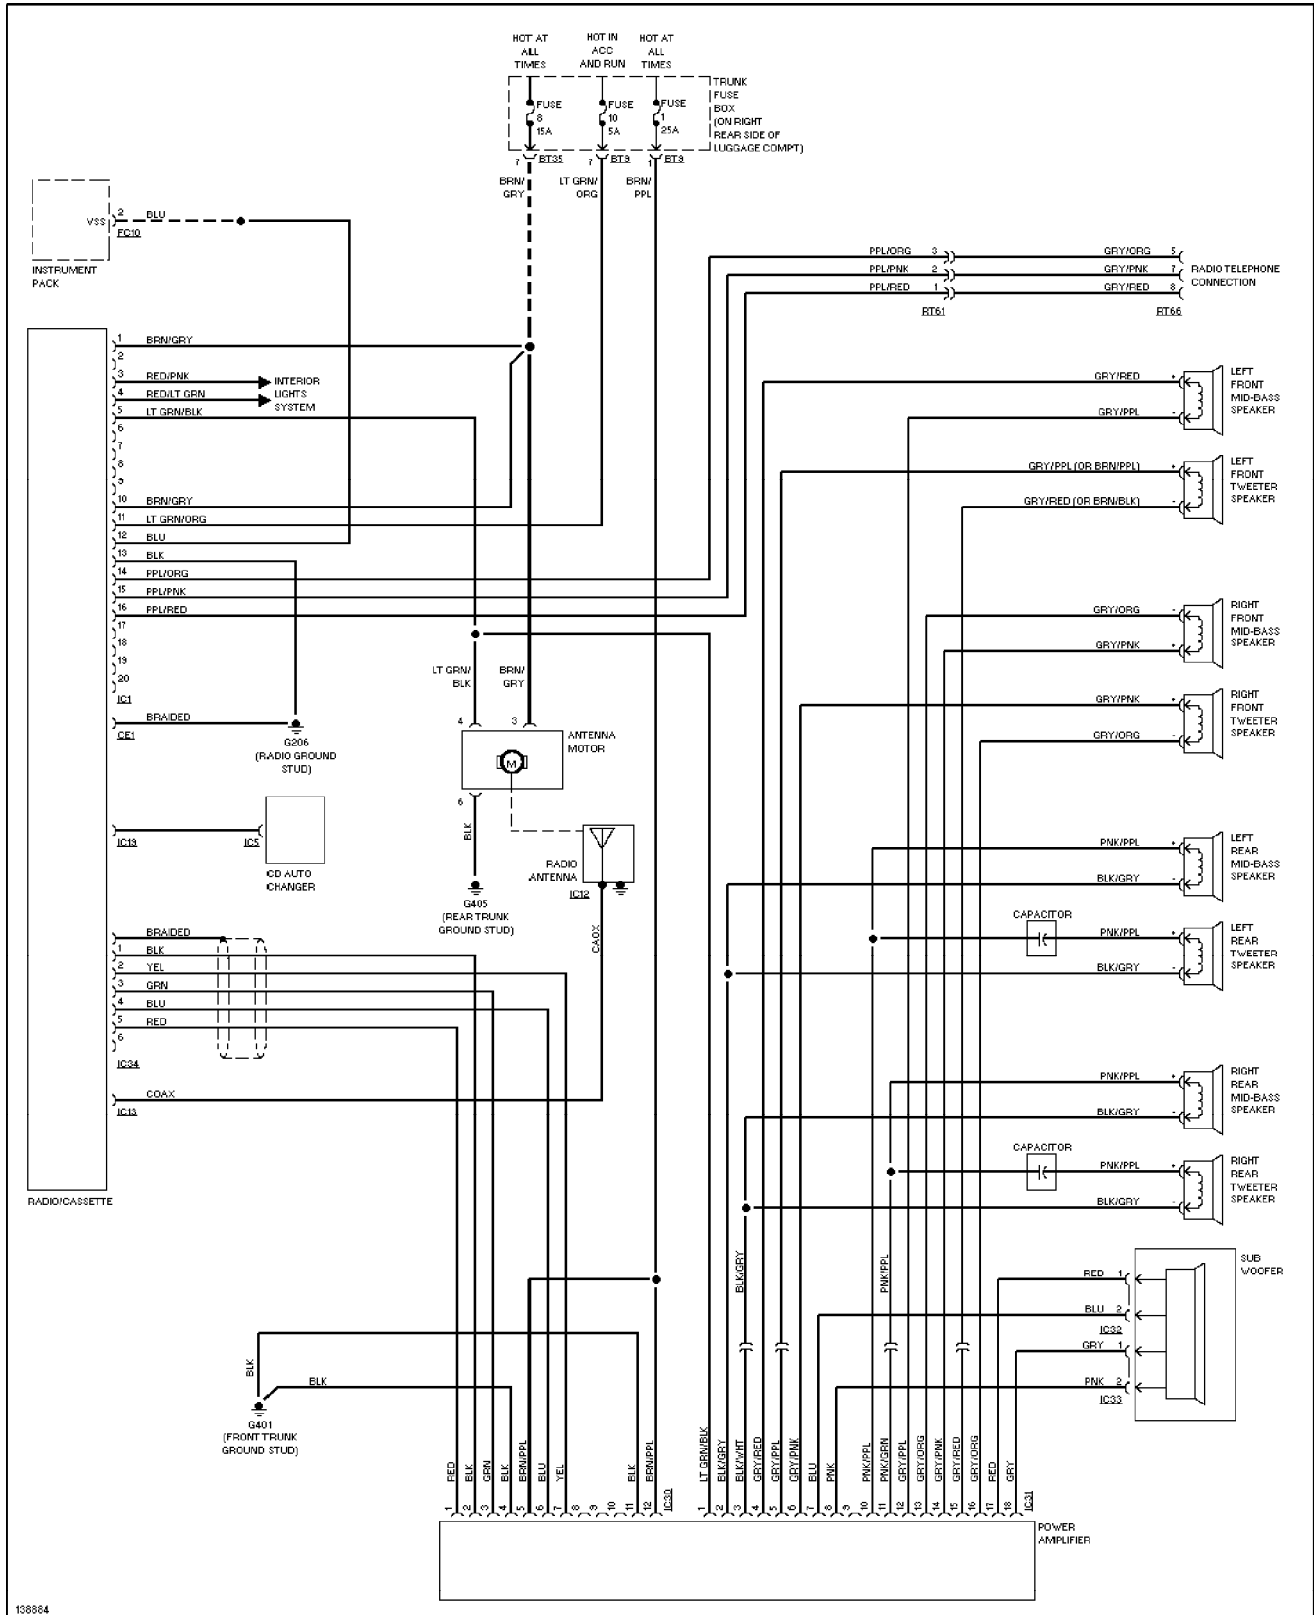

SYSTEM WIRING DIAGRAMS

Shift Interlock Circuit (p. 47)

1996 Jaguar XJ12

For x

Copyright © 1998 Mitchell Repair Information Company, LLC

Saturday, September 11, 2004 10:40AM

SYSTEM WIRING DIAGRAMS

6.0L, Charging Circuit (p. 48)