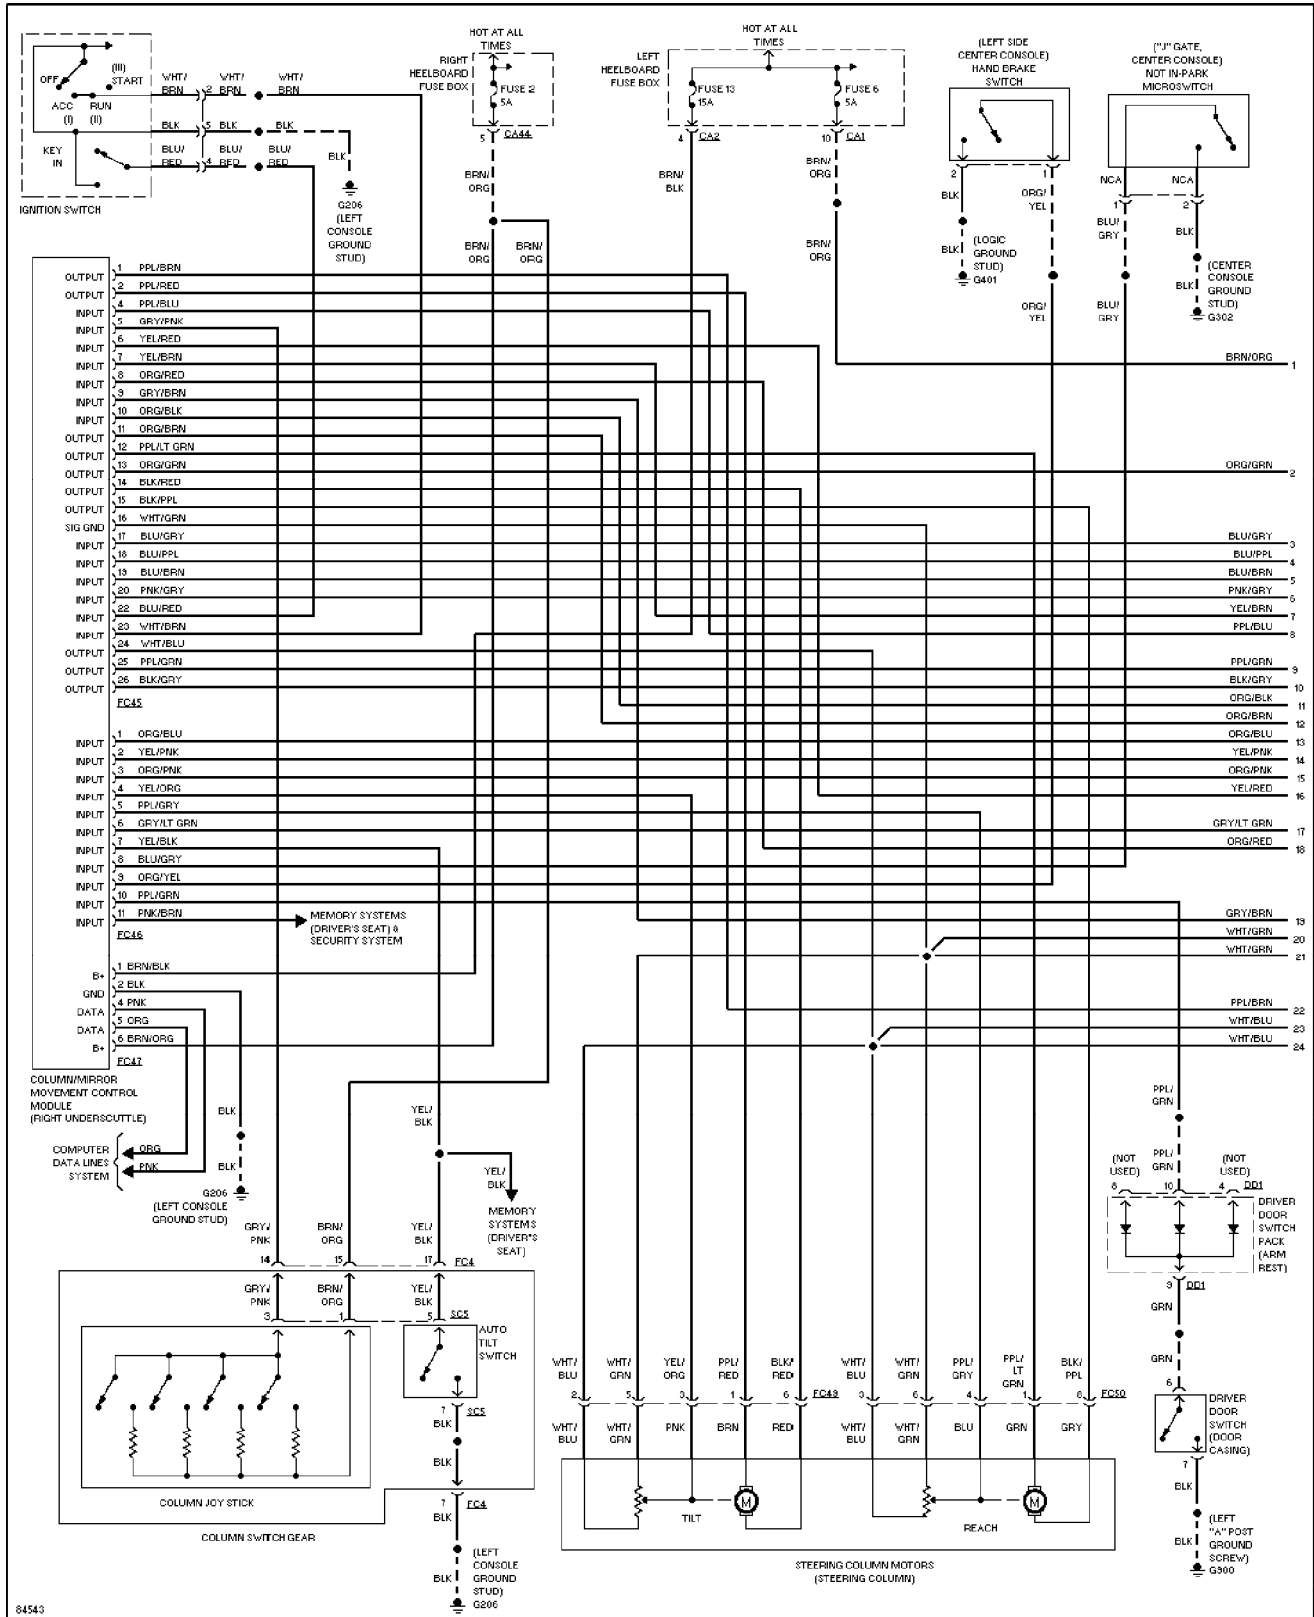

SYSTEM WIRING DIAGRAMS

Memory Mirrors Circuit (2 of 2) (p. 26)

1996 Jaguar XJ12

For x

Copyright © 1998 Mitchell Repair Information Company, LLC
Saturday, September 11, 2004 10:40AM

SYSTEM WIRING DIAGRAMS

Passenger's Memory Seat Circuit, Long Wheel Base (1 of 2) (p. 27)