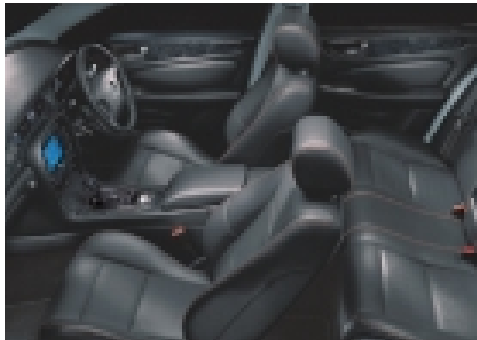

INTERIOR TRIM COMBINATIONS

R CONTRAST INTERIOR THEME

[XJR only]

WARM CHARCOAL/WARM CHARCOAL
(Includes Cranberry stitching)