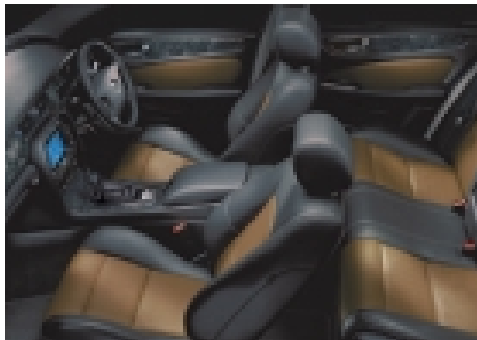

HERITAGE TAN/WARM CHARCOAL