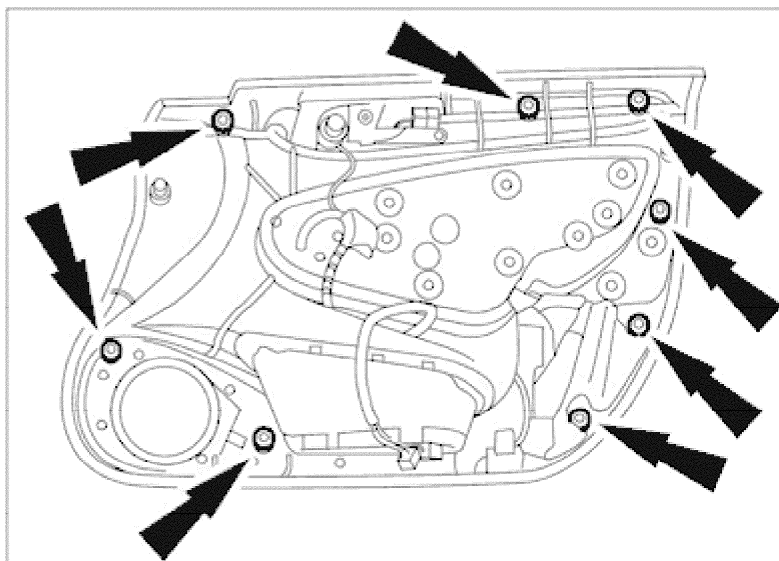

Front Door Trim Panel 76.34.01

Removal

E38905

1. Remove the front door interior handle retaining screw cover.

E38906

2. Remove the front door interior handle retaining screw.

E38907

3. Remove the front door trim panel retaining screws.

E38908

4. Detach the front door door trim panel.

2004 XJ RANGE - Interior Trim and Ornamentation - 501-05

E38901

5. Detach the front door interior handle cable.

E38902

6. Remove the front door interior handle cable.