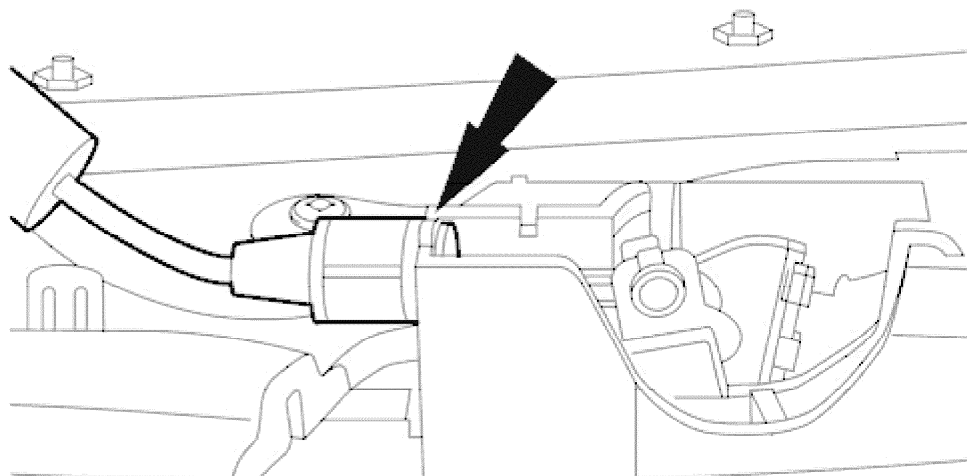

Front Door Trim Panel 76.34.01

Removal

E38905

1. Remove the front door interior handle retaining screw cover.

E38906

2. Remove the front door interior handle retaining screw.

E38907

3. Remove the front door trim panel retaining screws.

E38908

4. Detach the front door door trim panel.

2004 XJ RANGE - Interior Trim and Ornamentation - 501-05

E38901

5. Detach the front door interior handle cable.

E38902

6. Remove the front door interior handle cable.