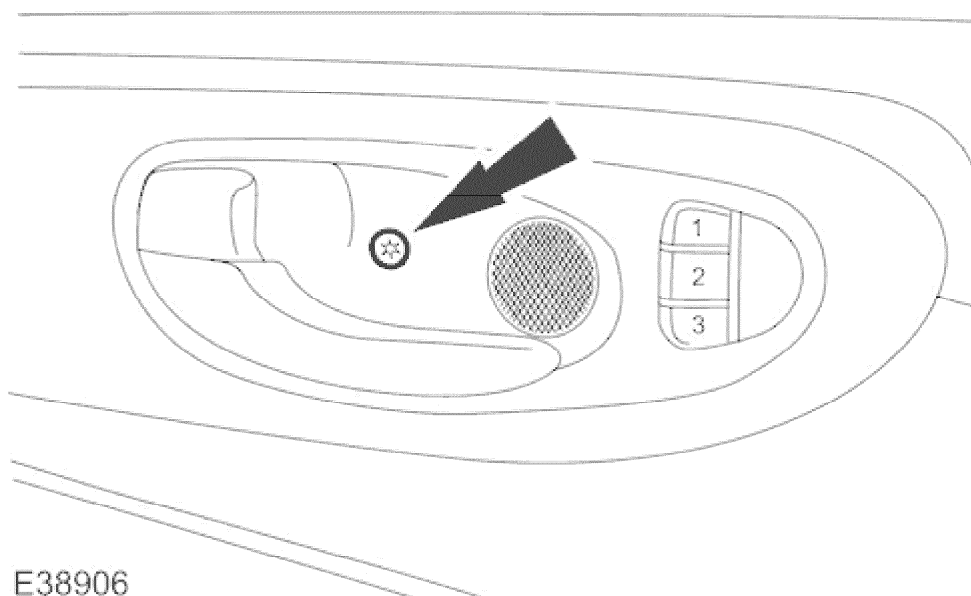

Front Door Trim Panel 76.34.01

Removal

E38905

1. Remove the front door interior handle retaining screw cover.

E38906

2. Remove the front door interior handle retaining screw.

E38907

3. Remove the front door trim panel retaining screws.

E38908

4. Detach the front door door trim panel.

2004 XJ RANGE - Interior Trim and Ornamentation - 501-05

E38901

5. Detach the front door interior handle cable.

E38902

6. Remove the front door interior handle cable.