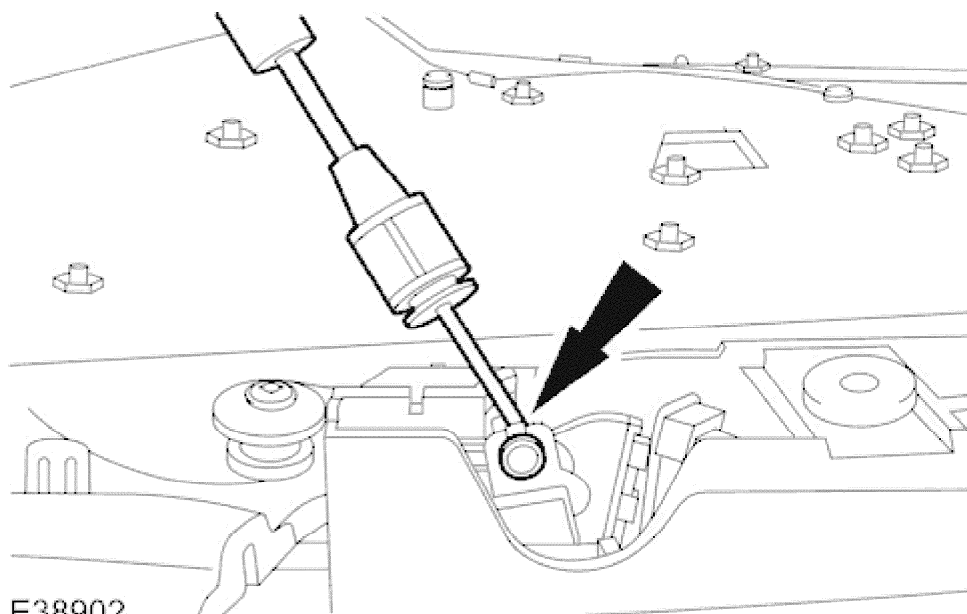

E38908

4. Detach the front door door trim panel.

2004 XJ RANGE - Interior Trim and Ornamentation - 501-05

E38901

5. Detach the front door interior handle cable.

E38902

6. Remove the front door interior handle cable.