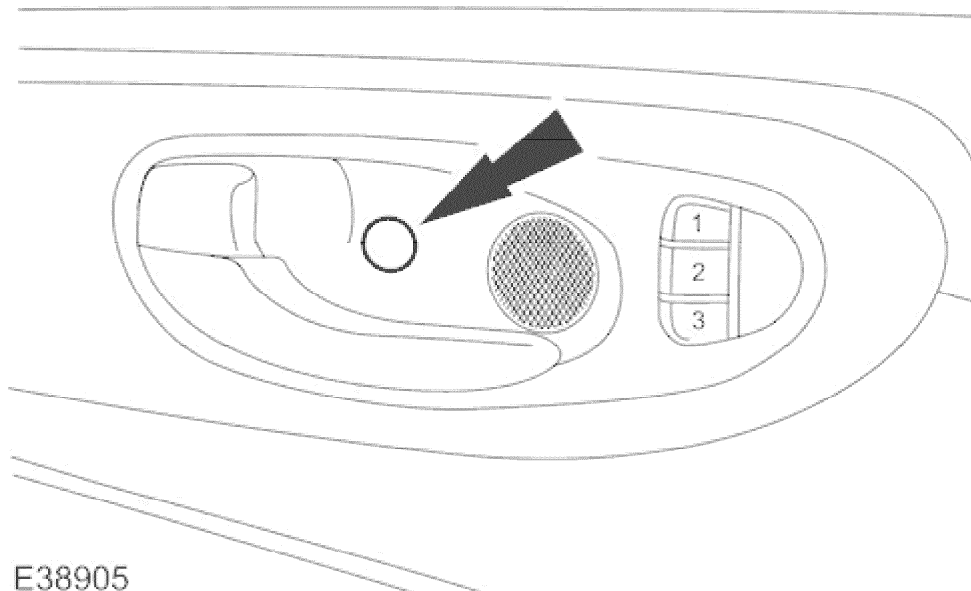

Front Door Trim Panel 76.34.01

Removal

E38905

1. Remove the front door interior handle retaining screw cover.

E38906

2. Remove the front door interior handle retaining screw.

E38907

3. Remove the front door trim panel retaining screws.

E38908

4. Detach the front door door trim panel.

2004 XJ RANGE - Interior Trim and Ornamentation - 501-05

E38901

5. Detach the front door interior handle cable.

E38902

6. Remove the front door interior handle cable.