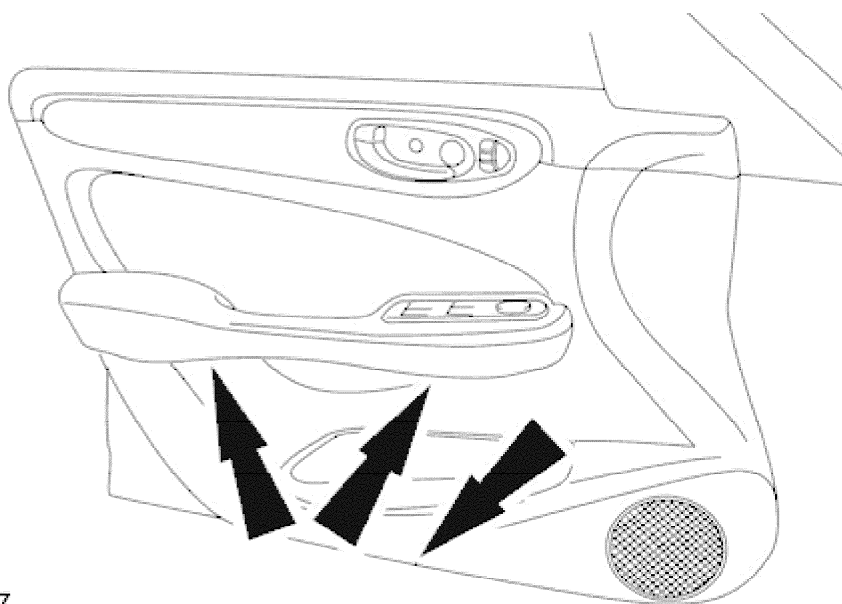

Front Door Trim Panel 76.34.01

Removal

E38905

1. Remove the front door interior handle retaining screw cover.

E38906

2. Remove the front door interior handle retaining screw.

E38907

3. Remove the front door trim panel retaining screws.

E38908

4. Detach the front door door trim panel.

2004 XJ RANGE - Interior Trim and Ornamentation - 501-05

E38901

5. Detach the front door interior handle cable.

E38902

6. Remove the front door interior handle cable.