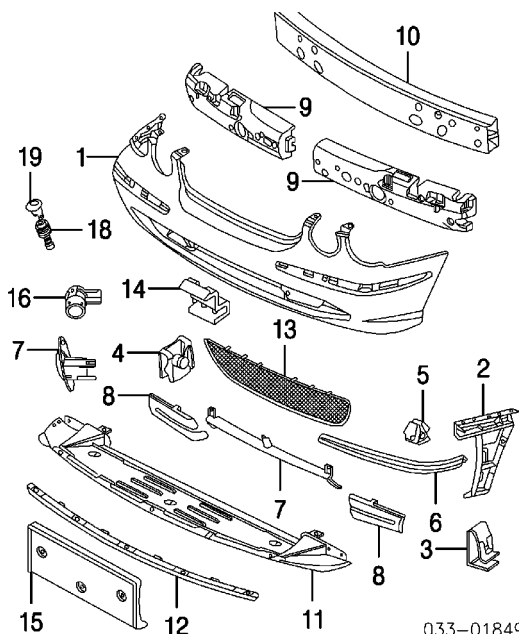

2004 Jaguar XJ8 (none) Sedan

FRONT BUMPER

Procedures 1 and 28

Refinish Front Cover	2.6
Refinish Headlamp Washer Cover	.3
Refinish Impact Bar	1.0
Refinish Parking Aid Sensor	.3
Refinish Sensor Cover	.2
R&I Bumper Assy	#1.6
O/H Bumper Assy (Includes R&I)	#3.4
#Includes R&I Grille Assy	
R&R Parking Sensors Complete	.4
Add to R&R or O/H Front Bumper	
w/Parking Aid	.3
w/ H/Lamp Washers	.3
w/Fog Lamps	.3

NOTE: All Parts in this section are included in overhaul unless noted otherwise.

1 Cover, Front (P)				
w/Parking Aid				
w/ H/Lamp Washer	04-07 #3.4	C2C20193XXX	$1,180.00	
	08-09 #3.4	C2C36638XXX	$1,180.00