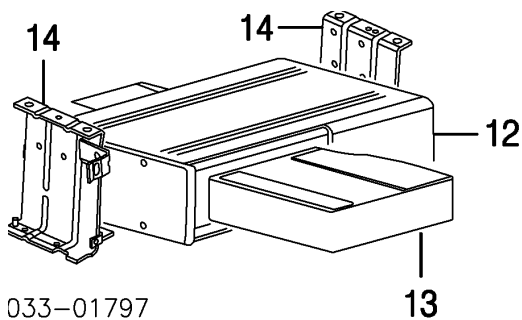

2004 Jaguar XJ8 (none) Sedan

033-01797

- 12 Changer, CD
- 13 Magazine, CD
- 14 Bracket, Side

	.7 C2C38055	$465.01
	C2S14403	$84.25
04-07 R	C2C1549	$18.95
L	C2C37022	$21.55
08-09 R	C2C37021	$29.30
L	C2C37022	$21.55