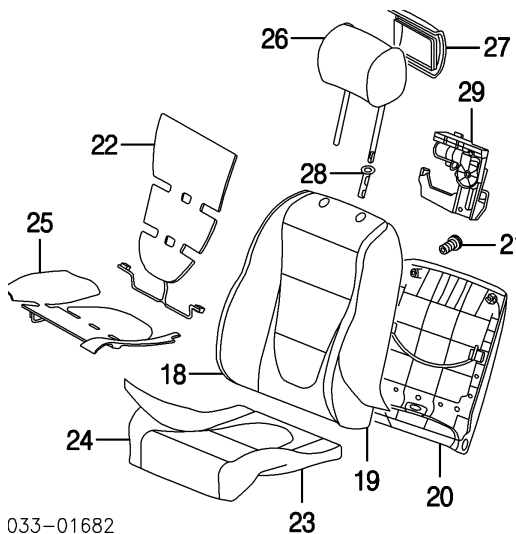

2004 Jaguar XJ8 (none) Sedan

13	Cover, Trim Panel¶			
	Charcoal		C2C31594LEG	$36.10
	Dove		C2C31594LHJ	$36.10
	Ivory		C2C31594NED	$36.10
	Sand		C2C31594ADX	$36.10
14	Cover, Side¶	R	C2C31600LEG	$14.45
		L	C2C31599LEG	$12.40
15	Cover, Mechanism¶			
	Charcoal	R	.2 C2C31497LEG	$20.45
		L	.2 C2C31496LEG	$14.25
	Dove	R	.2 C2C31497LHJ	$20.45
		L	.2 C2C31496LHJ	$14.25
	Ivory	R	.2 C2C31497NED	$20.45
		L	.2 C2C31496NED	$14.25
	Sand	R	.2 C2C31497ADX	$30.95
		L	.2 C2C31496ADX	$30.95
16	Switch, Front Seat¶			
	w/Memory			
	12-Way		.9 C2C28382LEG	$156.50
	16-Way		.9 XR838122LEG	$197.50
	w/o Memory			
	12-Way		.9 C2Z9489LEG	$160.00
	16-Way		.9 XR857864LEG	$154.50
	¶Order by Application			
17	Switch, Memory		.7 C2C2379	$61.50

033-01682

18	Cover, Seat Back¶			
	Champagne	#1.9	C2C20462SEL	$1,500.00
	Charcoal	#1.9	C2C20462LEG	$1,500.00
	Charcoal/Gray	#1.9	XR841417LEG	$1,625.00
	Charcoal/Ivory	#1.9	XR841417RFD	$1,625.00