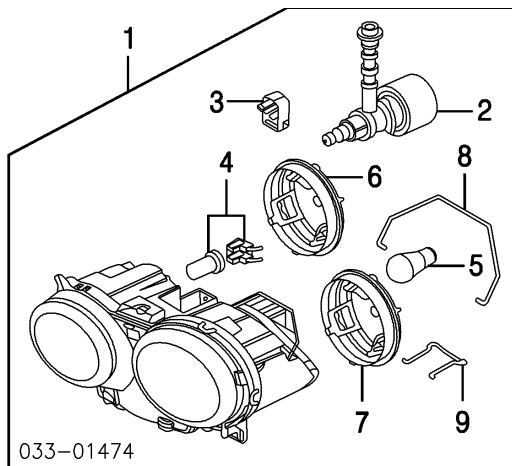

2004 Jaguar XJ8 (none) Sedan

FRONT LAMPS

COMBINATION LAMP

HALOGEN

Aim Lamps

R&I Combination Lamp

.4
R #.3
L #.3

#w/Front Cover Removed

NOTE: R&R Does Not include aim lamps.

1 Lamp Assy, Combination	2004	R	#.3	C2C22619	$645.75
		L	#.3	C2C22626	$645.75
	2005				
To VIN G45139		R	#.3	C2C22619	$645.75
		L	#.3	C2C22626	$645.75
From VIN G45140		R	#.3	C2C28131	$645.75
		L	#.3	C2C28134	$645.75
2006-09		R	#.3	C2C28131	$645.75
		L	#.3	C2C28134	$645.75
#w/Front Cover Removed					
2 Motor, Stepper¶		R		C2C7763	$133.50
		L		C2C7763	$133.50
3 Vent, Lamp¶		R		C2C9067	
		L		C2C9067	
4 Bulb, Headlamp (2/Side)¶		R	#.2	LNC5180BA	$14.91
		L	#.2	LNC5180BA	$14.91
5 Bulb, Signal¶		R	#.2	C2S15076	$5.99
		L	#.2	C2S15076	$5.99

#R&R One Side Complete, Included in R&I/R&R Combination Lamp Assy

Cover, Bulb¶