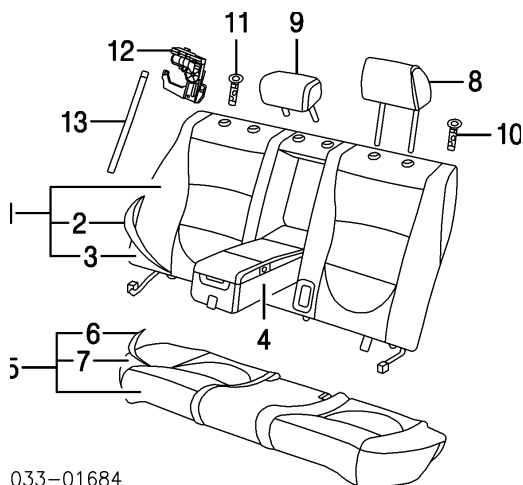

2004 Jaguar XJ8 (none) Sedan

REAR SEAT
BENCH SEAT

033-01684

R&I Rear Seat Assy

.6

R&I Seat Cushion Only

.3

1 Back Assy, Seat

w/Ski Storage

w/Electric Amrest

Champagne

.6 C2C23416SEL $2,325.00

Charcoal

.6 C2C23416LEG $2,250.00

Charcoal/Gray

.6 C2C27108LEG $3,250.00

Charcoal/Ivory

.6 C2C27108RFD $3,250.00

Charcoal/Red

.6 C2C27108RFB $3,250.00

Charcoal/Sand

.6 C2C23364RFC $3,250.00

Dove

.6 C2C23416LHJ $2,250.00

Ivory

.6 C2C23416NED $2,250.00

Sand

.6 C2C23416ADX $2,250.00

w/o Electric Amrest

Champagne

.6 C2C23423SEL $2,800.00

Charcoal

.6 C2C23423LEG $2,800.00

Charcoal/Gray

.6 C2C23363LEG $3,250.00

Charcoal/Ivory

.6 C2C23363RFD $3,250.00

Charcoal/Red

.6 C2C23363RFB $3,250.00

Charcoal/Sand

.6 C2C23363RFC $3,250.00

Dove

.6 C2C23423LHJ $2,800.00

Ivory

.6 C2C23423NED $2,800.00

Sand

.6 C2C23423ADX $1,500.00

w/o Ski Storage

w/Electric Amrest

Heated

Champagne

.6 C2C23422SEL $2,325.00

Charcoal

.6 C2C23422LEG $3,250.00