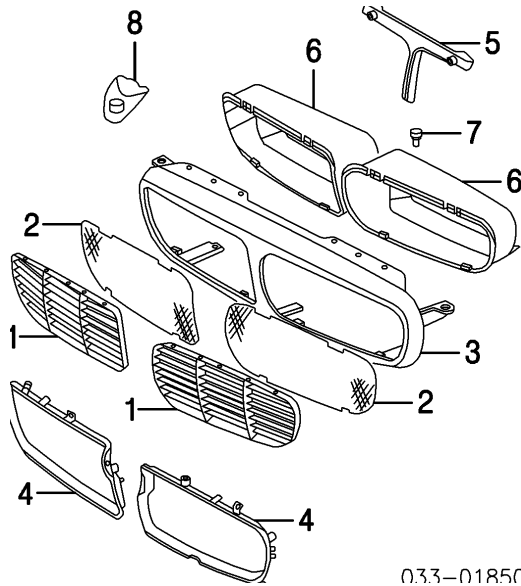

2004 Jaguar XJ8 (none) Sedan

GRILLE

033-01850

Refinish Grille Bezel
R&I Grille Assy

.6
#.3

#Included in R&I/R&R or O/H Front Cover

Grille

1 Type 1

Chrome

Vanden Plas, XJ8

04-07	R	.2	C2C11798	$112.50
	L	.2	C2C11800	$112.50
08-09	R	.2	C2C36780	$327.60
	L	.2	C2C36782	$318.15

XJ8L

05-07	R	.2	C2C11798	$112.50
	L	.2	C2C11800	$112.50
08-09	R	.2	C2C36780	$327.60
	L	.2	C2C36782	$318.15

Gray

Vanden Plas, XJ8

04-07	R	.2	C2C11746	$112.50
	L	.2	C2C11747	$112.50
05-07	R	.2	C2C11746	$112.50
	L	.2	C2C11747	$112.50

XJ8L

2 Type 2

XJR

04-07	R	.2	C2C11804	$424.00
	L	.2	C2C11805	$385.00
08-09	R	.2	C2C36780	$327.60
	L	.2	C2C36782	$318.15

XJ Super

05-07	R	.2	C2C11804	$424.00