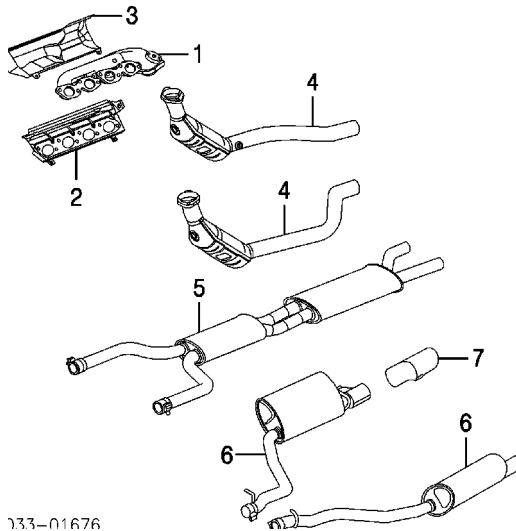

2004 Jaguar XJ8 (none) Sedan

EXHAUST

133-01676

R&I Exhaust System Complete

#2.8

R&R Exhaust System Complete

#3.4

#Does Not Include R&R Exhaust Manifolds & Shields

1 Manifold, Exhaust
w/Supercharger

04-05	R	#2.0	AJ89467	$414.00
	L	#2.3	AJ83951	$755.00

06-09	R	#2.0	AJ88538	$780.00
	L	#2.3	AJ88909	$780.00

w/o Supercharger

	R	#2.0	AJ88537	$755.00
	L	#2.3	AJ88908	$414.00

2 Gasket, Manifold

	R	#2.0	AJ810024	$41.55
	L	#2.3	AJ810025	$41.55

#R&R One Side Complete, R&R Both Sides 3.6

3 Shield, Manifold Heat

2004

To VIN G16017	R	#.9	C2C30757	$59.00
	L	#.9	AJ82721	$129.50

From VIN G16018	R	#.9	C2C30757	$59.00
	L	#.9	XR846012	$59.00

2005

	R	#.9	C2C30757	$59.00
	L	#.9	XR846012	$59.00

2006-09

	R	#.9	XR845987	$59.00
	L	#.9	XR846012	$59.00