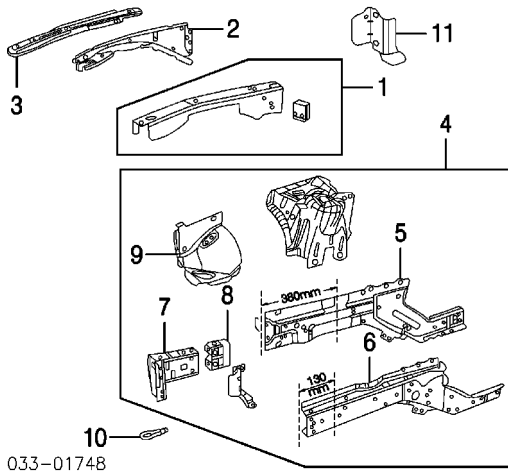

2004 Jaguar XJ8 (none) Sedan

#Includes R&I/R&R Supercharger Cooler, Hoses & Coolant Pump

1 Support Assy, Front		#3.5	C2C41333	$565.00
2 Panel, Headlamp Mtg¶	R	#2.5	C2C1694	$116.29
	L	#2.5	C2C1695	$116.29

¶Included w/Front Support Assy

#w/Necessary Bolted Parts & Assemblies Removed, w/Apron Panel Removed Deduct .2

3 Bracket, Front Support	R		XR830278	$18.75
	L		XR830279	$18.75
4 Crossmember, Lower (Com)		#.4	C2C32685	$245.70

#w/Necessary Bolted Parts & Assemblies Removed

Bracket, Crossmember Mtg

5 Upper, (4)			C2C19455	$5.20
6 Lower, (2)			C2C3951	$7.75
7 Shield, Upper		.2	C2C39589	$45.85
8 Deflector, Air	R	.2	C2C29055	$24.60
	L	.2	C2C29056	$24.60

Rivet

9 2.8x4.8mm, (10)			C2C36006	$1.25
10 4.8x6.8mm, (8)			C2C36026	$2.70

SIDE

Refinish Upper Rail Complete

R	1.0
L	1.0
R	.5