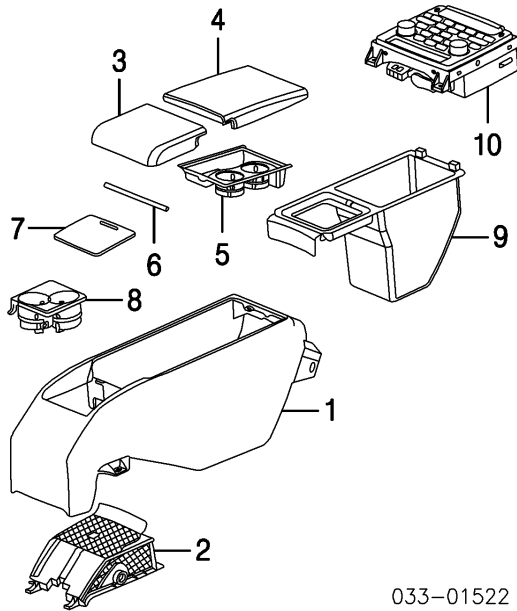

2004 Jaguar XJ8 (none) Sedan

REAR CONSOLE

033-01522

R&I Rear Console		.6		
1 Console, Rear				
Champagne		.6	C2C2961SEL	$1,490.00
Charcoal		.6	C2C2961LEG	$1,490.00
Dove		.6	C2C2961LHJ	$1,490.00
Ivory		.6	C2C2961NED	$1,490.00
Sand		.6	C2C2961ADX	$1,490.00
Order by Application				
2 Switch, Console Combination	04	.3	C2C2384	$178.00
	05-09	.3	C2C22602	$140.40
3 Door, Console Front				
Champagne		.1	C2C24311SEL	$307.00
Charcoal		.1	C2C24311LEG	$307.00
Dove		.1	C2C24311LHJ	$307.00
Ivory		.1	C2C24311NED	$307.00
Sand		.1	C2C24311ADX	$299.00
4 Door, Console Rear				
Champagne		.1	C2C24312SEL	$307.00
Charcoal		.1	C2C24312LEG	$307.00
Dove		.1	C2C24312LHJ	$307.00
Ivory		.1	C2C24312NED	$307.00
Sand		.1	C2C24312ADX	$231.55
Order by Application				
5 Holder, Rear Cup			C2C13421	$105.50
6 Pin, Hinge			C2C8045	$6.15