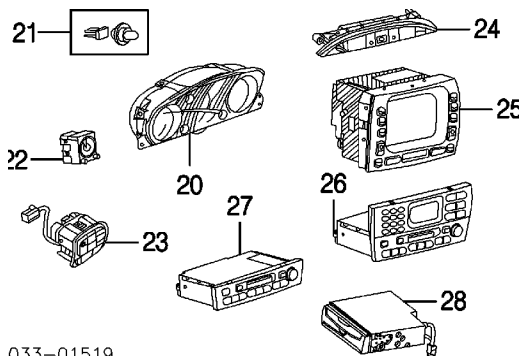

2004 Jaguar XJ8 (none) Sedan

Elm	.8	C2C39857	$1,330.00
Maple	.8	C2C7206	$1,220.00
Black Walnut	.8	C2C39856	$1,330.00
Burled Walnut	.8	C2C40938	$1,330.00
Figured Walnut	.8	C2C39820	$1,330.00

033-01519			
20 Cluster, Instrument			
w/Supercharger	04-05	.9 C2C35142	$915.00
	06-07	.9 C2C37034	$895.00
	08-09	.9 C2C37034	$895.00
w/o Supercharger			
2004-05		.9 C2C37031	$895.00
	2006		
To VIN H00340		.9 C2C37031	$895.00
From VIN H00341		.9 C2C37031	$895.00
2007-09		.9 C2C37031	$895.00
††Order by Application			
Lens, Instrument Cluster		C2C1615	$71.00
		XR86801	
21 Bulb/Socket, Instrument Cluster (a)			$1.05
(a) As Required			
22 Clock		.5 C2C10764	$95.00
23 Switch, Master			
w/Adaptive Cruise Control			
	2004		
To VIN G27725		.4 C2C3290	$89.00
From VIN G27726		.4 C2C24475	$115.50
	2005		
2006-07		.4 C2C24475	$115.50
2008-09		.4 C2C21789	$115.50
w/Supercharger		.4 C2C35555	$392.00
w/o Supercharger		.4 C2C21789	$115.50
w/o Adaptive Cruise Control			
2004-07		.4 C2C21790	$115.50