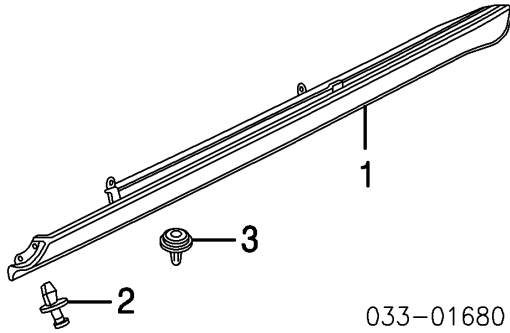

2004 Jaguar XJ8 (none) Sedan

Refinish Rocker Moulding

R 1.0
L 1.0

R&I Rocker Moulding

R .5
L .5

1 Moulding, Rocker (P)

Short WB

04-07	R	.5	C2C3561XXX	$223.50
	L	.5	C2C3562XXX	$223.50
08-09	R	.5	C2C33838XXX	$187.00
	L	.5	C2C33840XXX	$222.00

Long WB

04-07	R	.5	C2C26571XXX	$223.50
	L	.5	C2C26570XXX	$223.50
08-09	R	.5	C2C33839XXX	$187.00
	L	.5	C2C33841XXX	$222.00

(P) Paint to Match

2 Rivet, Mounting (4/Side)

R	C2C3564	$2.65
L	C2C3564	$2.65

3 Retainer, Rocker Moulding (4/Side)

R	C2C8963	$1.20
L	C2C8963	$1.20