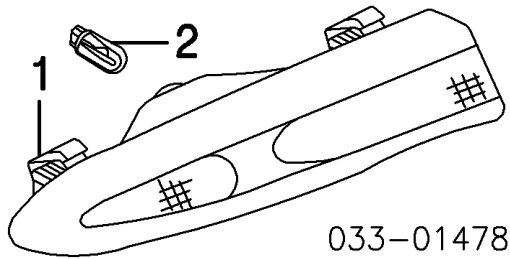

2004 Jaguar XJ8 (none) Sedan

3 Housing, Lamp¶	R	.2	XR826715	$7.77
	L	.2	XR826715	$7.77
4 Bulb, Lamp¶				
2004-06	R	.2	C2S15074	$1.05
	L	.2	C2S15074	$1.05
			2007	
To VIN H11299	R	.2	C2S15074	$1.05
	L	.2	C2S15074	$1.05
From VIN H11300	R	.2	C2S15074	$1.05
	L	.2	C2S15074	$1.05
2008-09	R	.2	C2S15074	$1.05
	L	.2	C2S15074	$1.05

¶Included w/License Lamp Assy

SIDE MARKER LAMP