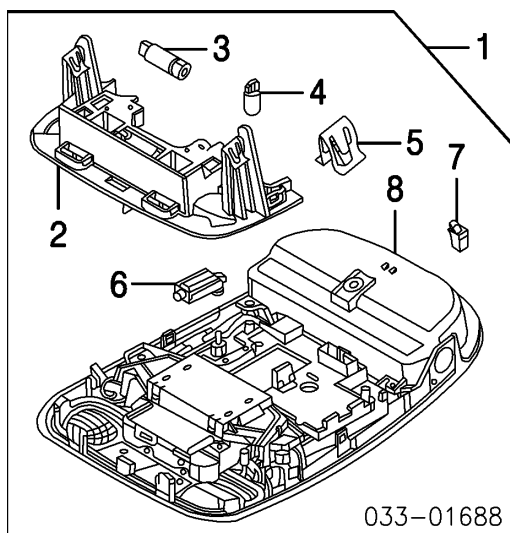

OVERHEAD CONSOLE

R&I Overhead Console Assy

#.3

#Included in R&I/R&R Headliner

1 Console Assy, Overhead				
w/Parking Aid				
w/Sun Blind				
w/Sunroof				
Cloth				
Champagne	#.3		C2C18628SEL	\$935.00
Dove	#.3		C2C18628LHJ	\$935.00
Gray	#.3		C2C18628LFJ	\$935.00
Oatmeal	#.3		C2C18628AGD	\$935.00
Veneer				
Champagne	#.3		C2C18676SEL	\$1,050.00
Dove	#.3		C2C18676LHJ	\$1,050.00
Gray	#.3		C2C18676LFJ	\$1,050.00
Oatmeal	#.3		C2C18676AGD	\$1,050.00
w/o Sunroof				
Cloth				