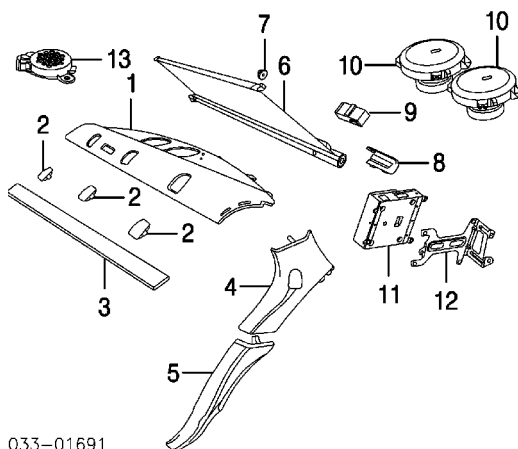

2004 Jaguar XJ8 (none) Sedan

033-01691

1 Trim, Package Tray

w/Sun Blind

w/Rear Speaker

Bench Seat

Champagne	#.5	C2C33586SEL	$730.00
Charcoal	#.5	C2C33586LEG	$730.00
Dove	#.5	C2C33586LHJ	$730.00
Ivory	#.5	C2C33586NED	$730.00
Sand	#.5	C2C24716ADX	$730.00

Split Bench Seat

Champagne	#.5	C2C33588SEL	$605.00
Charcoal	#.5	C2C33588LEG	$605.00
Dove	#.5	C2C21895LHJ	$605.00
Ivory	#.5	C2C33588NED	$605.00
Sand	#.5	C2C24718ADX	$865.00

w/o Rear Speaker

Champagne	#.5	C2C33586SEL	$730.00
Charcoal	#.5	C2C33586LEG	$730.00
Dove	#.5	C2C33586LHJ	$730.00
Ivory	#.5	C2C33586NED	$730.00
Sand	#.5	C2C24716ADX	$730.00

w/o Sun Blind

w/Rear Speaker

Bench Seat

Champagne	#.5	C2C33598SEL	$545.00
Charcoal	#.5	C2C33598LEG	$545.00
Dove	#.5	C2C33598LHJ	$545.00
Ivory	#.5	C2C33598NED	$545.00
Sand	#.5	C2C24728ADX	$865.00

Split Bench Seat

Champagne	#.5	C2C33591SEL	$575.00
Charcoal	#.5	C2C33591LEG	$575.00