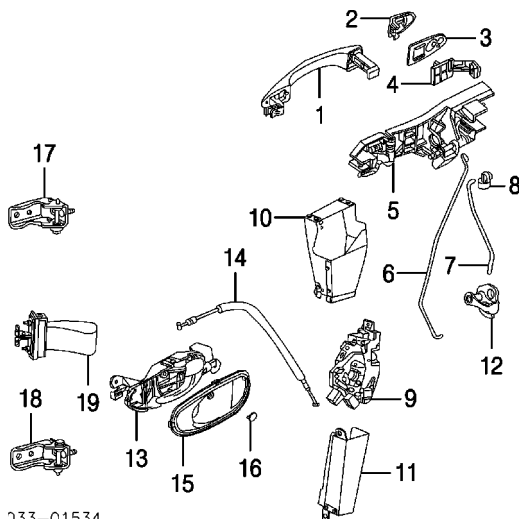

2004 Jaguar XJ8 (none) Sedan

	L	#.2	C2C37053	$65.00
2008-09	R	#.2	C2C37053	$65.00
	L	#.2	C2C37053	$65.00
Premium Sound System	R	#.2	C2C3130	$65.00
	L	#.2	C2C3130	$65.00

#w/Trim Panel Removed, Included in R&R Door Carrier, Not Included in R&R Trim Panel

16 Grille, Speaker				
Std Sound System	R		C2C3041	$52.25
	L		C2C3041	$52.25
Premium Sound System	R		C2C3364	$52.25
	L		C2C3364	$52.25

HARDWARE

033-01534

Refinish Upper Hinge	R	.5		
	L	.5		
Refinish Lower Hinge	R	.5		
	L	.5		
R&I Outer Door Handle	R	#1.1		
	L	#1.1		
#Includes R&I Carrier Assy				
R&I Door Carrier	R	#.8		
	L	#.8		
#Includes R&I Trim Panel				
1 Handle, Outer Door	R	#.3	C2C22592	$67.25
	L	#.3	C2C22592	$67.25
2 Bezel, Outer Handle				
w/Lock Cyl Opening	R	#.3	C2C20239	$78.75
	L	#.3	C2C20239	$78.75
w/o Lock Cyl Opening	R	#.3	C2C20238	$41.90
	L	#.3	C2C20238	$41.90