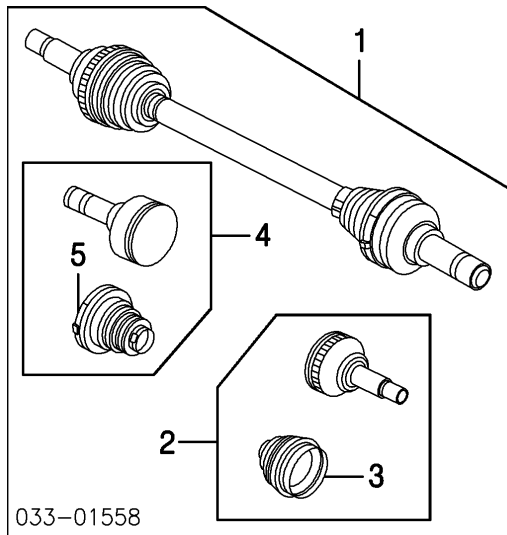

2004 Jaguar XJ8 (none) Sedan

REAR DRIVE AXLE

R&I Axle Shaft Assy

R #1.0
L #1.0

#w/Necessary Suspension Components Removed

Nut, Axle-See Rear Suspension Section

1 Axle Assy, Rear

Year	Configuration	Side	Qty	Part No.	Price
2004	w/Supercharger	R	#1.2	C2C22869	$1,070.00
		L	#1.2	C2C30017	$1,260.00
	w/o Supercharger	R	#1.2	C2C22868	$960.00
		L	#1.2	C2C22870	$980.00
2005-09		R	#1.2	C2P3968	$1,070.00
		L	#1.2	C2P3969	$1,070.00

#w/Necessary Suspension Components Removed

2 Joint Assy, Outer¶

Year	Configuration	Side	Qty	Part No.	Price
2004	w/Supercharger	R	#.5	C2C6711	$193.50
		L	#.5	C2C6711	$193.50
	w/o Supercharger	R	#.5	C2C6710	$197.00
		L	#.5	C2C6710	$197.00

2005-09-Serviced w/Rear Axle Assy

3 Boot, Outer¶

2004 (a)