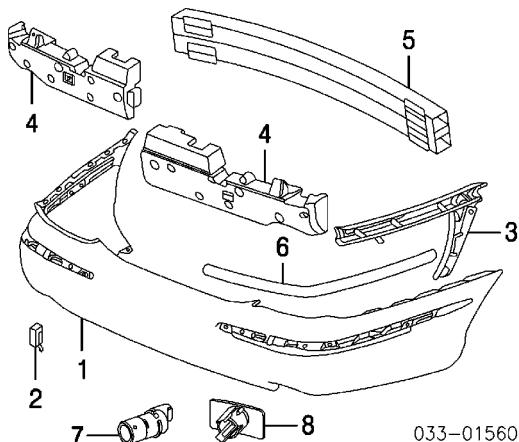

2004 Jaguar XJ8 (none) Sedan

REAR BUMPER

Procedures 27 and 28

Refinish Rear Cover	2.5
Refinish Parking Aid Sensor	.3
R&I Bumper Assy	1.5
O/H Bumper Assy (Includes R&I)	2.3
R&R Parking Sensors Complete	.4
Add to R&R or O/H Rear Bumper w/Parking Aid	.3

NOTE: All Parts in this section are included in overhaul unless noted otherwise.

1 Cover, Rear (P)				
2004-07	2.3	C2C24781XXX		$1,180.00
2008-09				
w/Supercharger	2.3	C2C35428XXX		$1,180.00
w/o Supercharger	2.3	C2C35427XXX		$1,180.00
(P) Paint to Match				
2 Retainer, Cover (7)		C2S47633		$2.65
3 Bracket, Rear Cover				
2004-06			R #.3	C2C35403 $53.50
			L #.3	C2C35404 $53.50
				2007
To VIN H17518			R #.3	C2C35403 $53.50
			L #.3	C2C35404 $53.50
From VIN H17519			R #.3	C2C39020 $53.50
			L #.3	C2C38950 $23.35
				2008
To VIN H20484			R #.3	C2C38881 $23.35