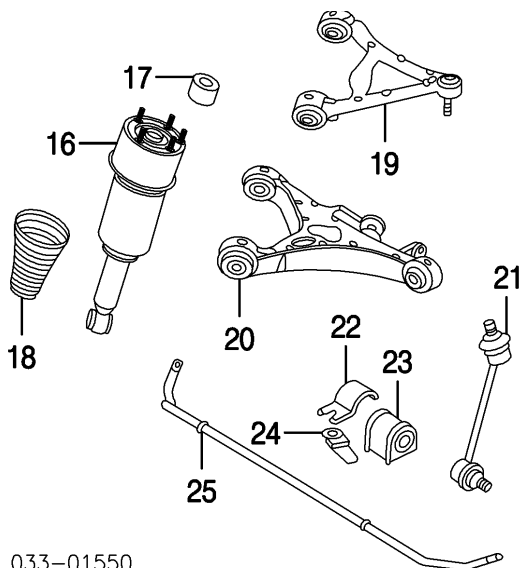

2004 Jaguar XJ8 (none) Sedan

	L	#2.2	C2C5460	$421.00
w/o Supercharger	R	#2.2	C2C1120	$421.00
	L	#2.2	C2C1121	$421.00
2005				
To VIN G41511				
w/Supercharger	R	#2.2	C2C5459	$421.00
	L	#2.2	C2C5460	$421.00
w/o Supercharger	R	#2.2	C2C24300	$421.00
	L	#2.2	C2C33604	$421.00
From VIN G41512				
w/Supercharger	R	#2.2	C2C24301	$421.00
	L	#2.2	C2C24303	$421.00
w/o Supercharger	R	#2.2	C2C24300	$421.00
	L	#2.2	C2C33604	$421.00
2006-09	R	#2.2	C2C33603	$421.00
	L	#2.2	C2C33604	$421.00
13 Bearing, Hub	R	#2.2	XR81723	$66.75
	L	#2.2	XR81723	$66.75
14 Clip, Bearing	R	#2.2	C2C6632	$3.35
	L	#2.2	C2C6632	$3.35

#R&R One Side Complete, R&R Both Sides 4.2, Includes R&R Rotor & Wheel Hub Assy

15 Link, Rear Stabilizing	04-06	R	#.7	C2C36985	$119.50
		L	#.7	C2C36985	$119.50
	07-09	R	#.7	C2C36985	$119.50
		L	#.7	C2C36985	$119.50

#R&R Both Sides 1.2

033-01550

16 Strut, Suspension