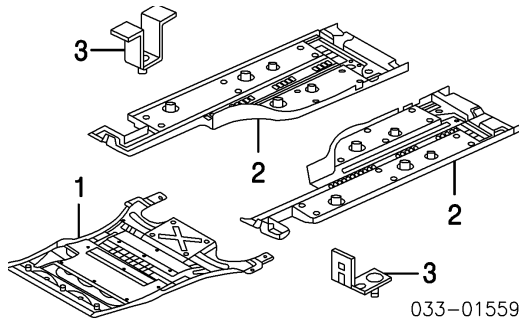

2004 Jaguar XJ8 (none) Sedan

ENGINE UNDER COVER

1 Cover, Front Under			.4	C2C37000	$264.50
2 Cover, Rear Under w/Supercharger					
	2004	R	.3	C2C26861	$162.50
		L	.3	C2C29547	$170.50
	2005				
	To VIN G47350	R	.3	C2C26861	$162.50
		L	.3	C2C29547	$170.50
	From VIN G47351	R	.3	C2C29545	$170.50
		L	.3	C2C29547	$170.50
	2006-09	R	.3	C2C29545	$170.50
		L	.3	C2C29547	$170.50
	w/o Supercharger	R	.3	C2C28113	$162.50
		L	.3	C2D12036	$165.50
3 Bracket, Rear Under Cover		R		C2C3874	$31.15
		L		XR816810	$15.90