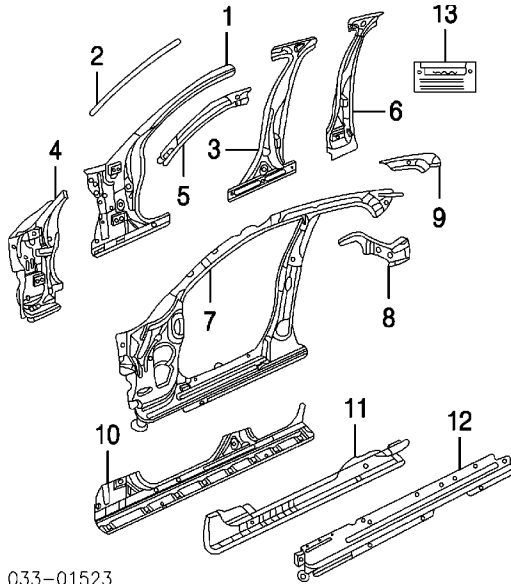

2004 Jaguar XJ8 (none) Sedan

ROCKER/PILLARS/FLOOR

Procedures 14, 15 and 28

SHEET METAL

033-01523

Refinish Outer Hinge Pillar

R 1.0
L 1.0

Refinish Center Pillar

R 1.0
L 1.0

Refinish Outer Rocker Panel

R 2.0
L 2.0

Add to R&R

w/Side Curtain Air Bag

R #.8
L #.8

#w/Headliner Removed

Add to R&R w/Side Air Bag Sensor

R #.3
L #.3

#w/Lower Pillar Trim Removed

1 Pillar, Outer Hinge	R	8.5	C2C7606	$672.00
	L	8.5	C2C7607	$672.00
2 Panel, Closing	R		C2C28849	$131.78
	L		C2C28850	$131.78
3 Pillar, Center	R	6.5	C2C7604	$777.00
	L	6.5	C2C7605	$777.00
4 Reinf, Lower Hinge Pillar	R	3.5	C2C26858	$388.50
	L	3.5	C2C26859	$388.50