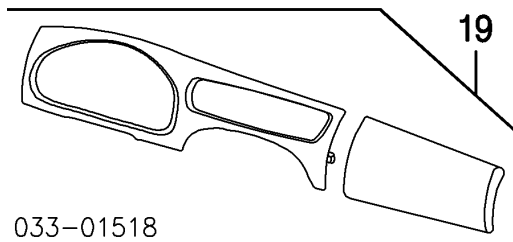

2004 Jaguar XJ8 (none) Sedan

Ivory		C2C15325NED	$20.75	
Sand		C2C15325ADX	$20.75	
8 Tray, Instrument Panel				
Champagne	.3	GND6134ABSEL	$94.75	
Charcoal	.3	GND6134ABLEG	$104.25	
Dove	.3	GND6134ABLHJ	$94.75	
Ivory	.3	GND6134ABNED	$104.25	
Sand	.3	GND6134ABADX	$94.75	
9 Bolster, Knee				
Champagne	.4	C2C8124SEL	$147.25	
Charcoal	.4	C2C8124LEG	$147.25	
Dove	.4	C2C8124LHJ	$147.25	
Ivory	.4	C2C8124NED	$147.25	
Sand	.4	C2C8124ADX	$147.25	
10 Label, Pass Air Bag-See Information Labels Section				
11 Bezel, Instrument Cluster	.5	C2C1334	$90.75	
12 Liner, Glove Box	#.4	C2C22600	$116.75	
13 Door, Glove Box				
Champagne	#.4	C2C14603SEL	$730.00	
Charcoal	#.4	C2C14603LEG	$730.00	
Dove	#.4	C2C14603LHJ	$730.00	
Ivory	#.4	C2C14603NED	$730.00	
Sand	#.4	C2C14603ADX	$730.00	
14 Hinge, Glove Box Door	#.4	C2C10037	$50.75	
15 Strap, Glove Box	#.4	C2C8854	$9.05	
16 Tray, Glove Box	#.4	C2C18533	$44.15	
17 Damper, Glove Box	#.4	C2C20904	$23.40	
18 Lock, Glove Box				
	2004	#.4	C2C20897	$327.00
	2005			
To VIN G42680	#.4	C2C20897	$327.00	
From VIN G42681	#.4	C2C25194	$281.00	
2006-09	#.4	C2C25194	$281.00	
#R&R Complete				

19 Panel, Woodgrain Trim			
Aluminum	.8	C2C35368	$735.00