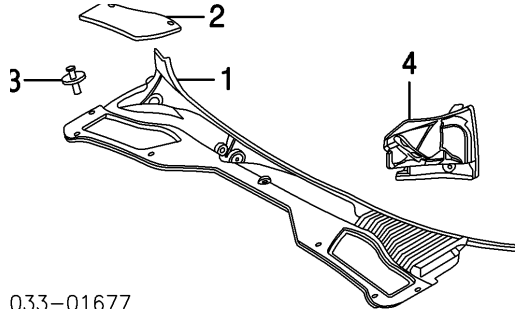

2004 Jaguar XJ8 (none) Sedan

COWL & DASH

Procedures 14 and 28

033-01677

R&I Cowl Panel

#.6

#Includes R&R Wiper Arms

1 Panel, Cowl	04-05 #.8	C2C17455	$220.00
	06-09 #.8	C2C32502	$220.00
#Includes R&R Wiper Arms			
2 Cover, Cowl	04-05 R	C2C5848	$43.95
	L	C2C5851	$43.95
	06-09 R	C2C32500	$49.60
	L	C2C32503	$49.60
3 Retainer, Cowl Panel (6)		C2S13233	$2.65
4 Insulator, Cowl	R	C2C6887	$54.50
	L	C2C6888	$54.50