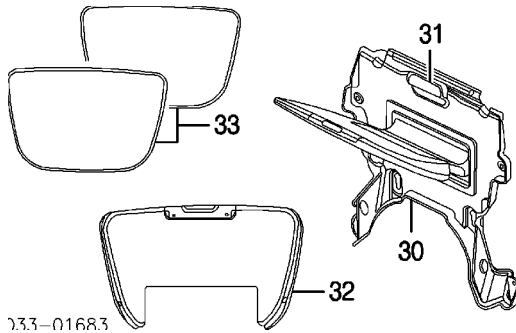

2004 Jaguar XJ8 (none) Sedan

¶Order by Application

28 Guide, Headrest (2/Side)	04-06	C2C13105	$17.90
	07-09	C2C13694	$44.75
29 Motor, Headrest	1.0	C2C39623	$226.00

30 Tray, Seat Back¶			
Champagne	.7	C2C22224SEL	$440.00
Charcoal		C2C22224LEG	$440.00
Dove		C2C22224LHJ	$440.00
Ivory		C2C22224NED	$440.00

¶Order by Application

31 Latch, Tray			
Champagne		C2C22254SEL	$58.75
Charcoal		C2C22254LEG	$58.75
Dove		C2C22254LHJ	$58.75
Ivory		C2C22254NED	$58.75
32 Tray, Panel		C2C22252	$132.00
33 Cover, Tray			
Elm		C2C35006	$310.00
Walnut		C2C22251	$133.50