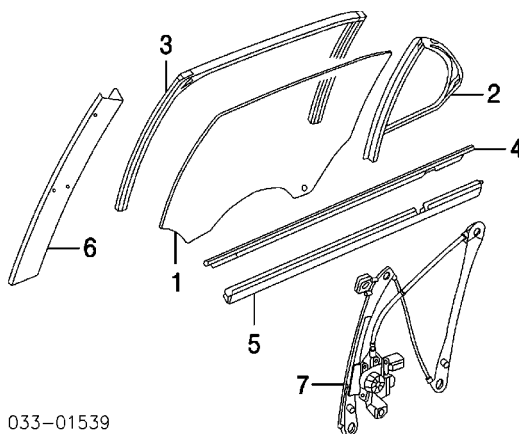

2004 Jaguar XJ8 (none) Sedan

033-01539

1 Glass, Rear Door

Jaguar

Short WB

04-05	R	1.7	C2C4584	$331.80
	L	1.7	C2C4586	$331.80
06-09	R	1.7	C2C21829	$425.25
	L	1.7	C2C21831	$492.45

Long WB

04-05	R	1.7	C2C20704	$331.80
	L	1.7	C2C20705	$331.80
06-09	R	1.7	C2C21830	$387.00
	L	1.7	C2C21832	$425.25

NAGS

Short WB

04-08	R	1.7	FD22123GTY	$255.45
	L	1.7	FD22124GTY	$255.45
09	R	1.7	N.A.	
	L	1.7	N.A.	

Long WB

04-08	R	1.7	FD23060GTY	
	L	1.7	FD23061GTY	
09	R	1.7	N.A.	
	L	1.7	N.A.	

2 Glass, Vent

Jaguar

R	#1.3	C2C22841	$509.25
L	#1.3	C2C22842	$509.25

NAGS

R	#1.3	FV22125GTY	$738.95
L	#1.3	FV22126GTY	$738.95

#Included in R&R Door Glass

3 Channel, Glass

Short WB

2004-05

R	.2	C2C31859	$55.75
L	.2	C2C31861	$55.75

2006

To VIN H02699

R	.2	C2C31859	$55.75
L	.2	C2C31861	$55.75