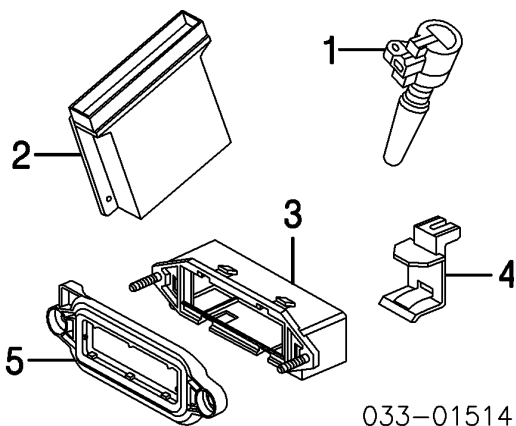

2004 Jaguar XJ8 (none) Sedan

R&R Ignition Coils Complete		1.6		
1	Coil, Ignition (8)	04-05	.4 AJ810445	$54.25
		06-09	.4 AJ810445	$54.25
2	Module, Engine Control w/Supercharger			
		2004		
	To VIN G13490		.8 C2C20509	$1,800.00
	From VIN G13491		.8 C2C25840	$1,800.00
		2005		
	2006-09		.8 C2C25840	$1,800.00
	w/o Supercharger		.8 C2C29834	$1,700.00
		2004		
	To VIN G13693		.8 C2C20508	$1,800.00
	From VIN G13694		.8 C2C25838	$1,700.00
		2005		
	2006-09		.8 C2C25838	$1,700.00
			.8 C2C29833	$1,700.00
3	Bracket, Front Module			
		2004		
	To VIN G25593		C2C22736	$15.55
	From VIN G25594		C2C22736	$15.55
	2005-09		C2C22736	$15.55
4	Bracket, Rear Module	04-05	C2S2474	$2.60
		06-09	C2C24271	$6.95
5	Cover, Module			
		2004	C2S3687	$19.70
		2005		
	To VIN G40008		C2S3687	$19.70
	From VIN G40009		XR848268	$19.50
	2006-09		XR848268	$19.50

NAVIGATION SYSTEM