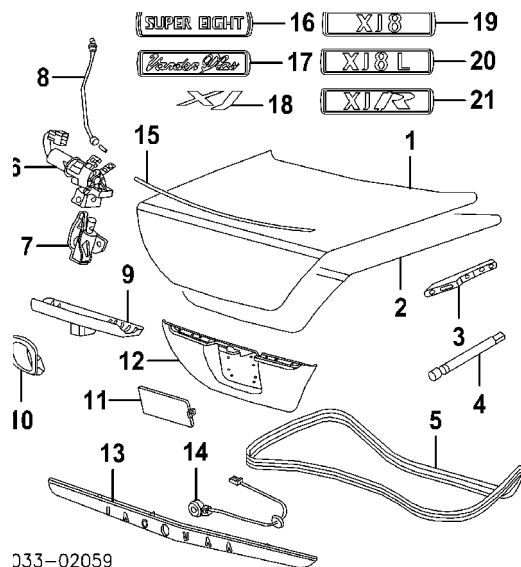

2004 Jaguar XJ8 (none) Sedan

LUGGAGE LID

Procedures 24 and 28

033-02059

Refinish Luggage Lid Outside		2.4		
Add for Underside		1.2		
Refinish Spoiler		1.0		
Refinish Hinge	R	.5		
	L	.5		
Refinish License Plate Panel		.6		
Refinish Lid Finisher		.6		
R&I Lid Assy		.6		
R&I Spoiler	#.4			
#w/Insulator Removed				
Add to R&R Luggage Lid w/Spoiler		.4		
1 Lid, Luggage				
2004-07		1.4	C2C37718	$1,500.00
	2008			
To VIN H20437		1.4	C2C37718	$1,500.00
From VIN H20438		1.4	C2C35459	$1,650.00
	2009			
		1.4	C2C35459	$1,650.00
2 Insulator, Luggage Lid				
	2004			
To VIN G31244		.3	C2C22545	$172.00
From VIN G31245		.3	C2C22854	$171.50
2005-09		.3	C2C22854	$171.50
3 Hinge, Luggage Lid