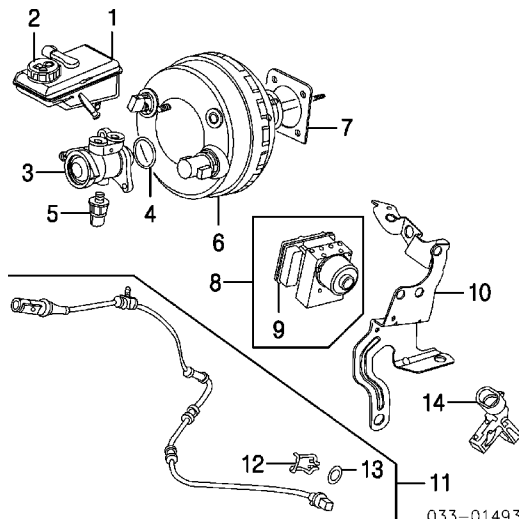

2004 Jaguar XJ8 (none) Sedan

ABS/BRAKES

Bleed System

.6

NOTE: R&R Does Not include bleed brake system.

1 Reservoir, Brake Fluid		.8	XR834952	$391.00
2 Cap, Reservoir			XR824768	$26.05
3 Cylinder, Brake Master	04-05 #1.0		XR828105	$493.00
	06-09 #1.0		C2C35765	$465.00
#Includes R&R Reservoir & Brake Transducer				
4 Seal, Master Cylinder			XR852447	$2.15
5 Transducer, Brake		.6	XR828106	$198.50
6 Booster, Brake				
2004-05				
w/Supercharger	#1.6		C2C20220	$825.00
w/o Supercharger	#1.6		C2C18826	$615.00
2006	#1.6		C2C26705	$660.00
2007				
To VIN H17286	#1.6		C2C26705	$660.00
From VIN H17287	#1.6		C2C35763	$660.00
2008-09	#1.6		C2C35763	$660.00
#Includes R&R Master Cylinder				
7 Gasket, Booster			C2C18831	$4.90
8 Module Assy, ABS				
2004-05	1.7		C2C26941	$1,775.00
2006-09				
w/Adaptive Cruise Control	1.7		C2C35614	$1,750.00