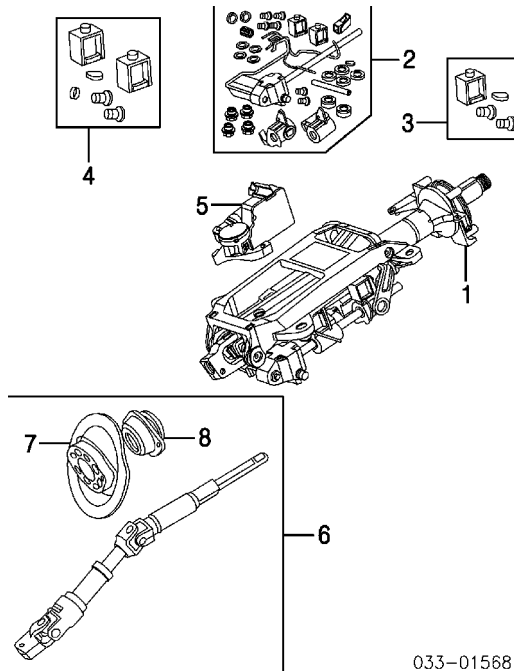

2004 Jaguar XJ8 (none) Sedan

(a) Included w/Ignition Cylinder Assy

19 Bracket, Ignition Switch

2004

To VIN G28799

1.0 C2C8848 $22.05

From VIN G28800

1.0 C2C20901 $22.05

2005-09

1.0 C2C20901 $22.05

COLUMN TILT

R&I Steering Column

2.2

1 Column

2004-06

2.5 C2C36982 $815.00

2007

To VIN H17813

2.5 C2C36982 $815.00

From VIN H17814

2.5 C2C36982 $815.00

2008-09

2.5 C2C36982 $815.00

2 Motor, Column

#.9 C2C11694 $270.00

3 Motor, Tilt

#.9 XR829830 $73.25

4 Motor, Telescopic

#.9 XR829831 $74.00

#Each Additional .4, Included in R&R Steering Column

5 Lock, Steering

.8 C2C25778 $361.00

6 Shaft Assy, Lower

2004-07

.6 C2C40104 $191.00

2008