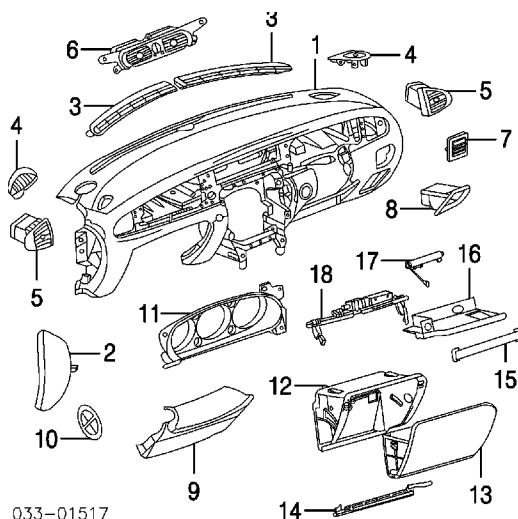

INSTRUMENT PANEL

Procedure 14

033-01517

R&I Instrument Panel Assy

5.0

NOTE: All Parts in this section are included in R&R Instrument Panel unless noted otherwise.

1 Panel, Instrument¶¶

Base

Charcoal	8.0	C2C26647LEG	$3,200.00
Charcoal/Dove	8.0	C2C26647LHN	$3,200.00
Charcoal/Ivory	8.0	C2C26647LGJ	$3,200.00
Granite/Dove	8.0	C2C26647LHH	$3,200.00
Mocha/Champagne	8.0	C2C26647AMC	$3,200.00
Mocha/Ivory	8.0	C2C26647AMD	$3,200.00
Sable/Ivory	8.0	C2C26647AES	$3,200.00
Sable/Sand	8.0	C2C26647ADZ	$3,200.00

High Series

Charcoal	8.0	C2C26649LEG	$4,550.00
Charcoal/Dove	8.0	C2C26649LHN	$4,550.00
Charcoal/Ivory	8.0	C2C26649LGJ	$4,550.00
Mocha/Champagne	8.0	C2C26649AMC	$4,550.00
Mocha/Ivory	8.0	C2C26649AMD	$4,550.00
Sable/Ivory	8.0	C2C26649AES	$4,550.00
Sable/Sand	8.0	C2C26649ADZ	$4,550.00

¶¶Order by Application

Reinforcement, Instrument Panel	#	C2C26662	$1,000.00

#w/Instrument Panel Removed, Not Included in R&R Instrument Panel