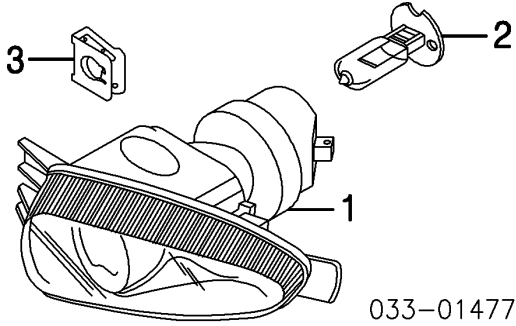

2004 Jaguar XJ8 (none) Sedan

R&I Fog Lamp

R #.3
L #.3

#Included in R&R or O/H Front Bumper

1 Lamp, Fog	R	#.3	XR87608	$144.64
	L	#.3	XR87609	$144.64

#Included in R&R or O/H Front Bumper

2 Bulb, Fog Lamp	R	#.2	DBC11408	$21.53
	L	#.2	DBC11408	$21.53

#R&R One Side Complete, Included in R&R or O/H Front Bumper

3 Nut, Fog Lamp Mtg¶	R		XR87652	$2.65
	L		XR87652	$2.65

¶As Required

FOG LAMP
2008-09