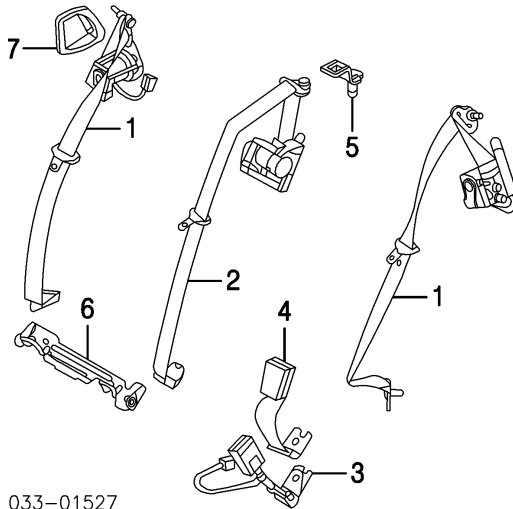

2004 Jaguar XJ8 (none) Sedan

Sable	R	.3	C2C32972AEK	$238.00
	L	.3	C2C32973AEK	$238.00

Pretensioner, Seat Belt Buckle-Serviced w/Seat Belt Buckle

3 Adjuster, Height	R		C2C39902	$35.55
	L		C2C39902	$35.55
4 Alarm, Seat Belt	L		C2C1926	$177.00

REAR

033-01527

1 Belt, Outer Seat

w/Pwr Rear Seat Recliner

Charcoal	R	#.4	C2C39893LEG	$310.00
	L	#.4	C2C20561LEG	$310.00
Granite	R	#.4	C2C20559LGP	$310.00
	L	#.4	C2C20561LGP	$302.00
Mocha	R	#.4	C2C39893AMB	$310.00
	L	#.4	C2C39897AMB	$310.00
Sable	R	#.4	C2C20559AEK	$310.00
	L	#.4	C2C20561AEK	$310.00

w/o Pwr Rear Seat Recliner

Charcoal	R	#.4	C2C20558LEG	$310.00
	L	#.4	C2C3526LEG	$310.00
Granite	R	#.4	C2C20558LGP	$310.00
	L	#.4	C2C20560LGP	$310.00
Mocha	R	#.4	C2C39892AMB	$310.00
	L	#.4	C2C39896AMB	$310.00
Sable	R	#.4	C2C20558AEK	$310.00
	L	#.4	C2C20560AEK	$310.00

2 Belt, Center Seat