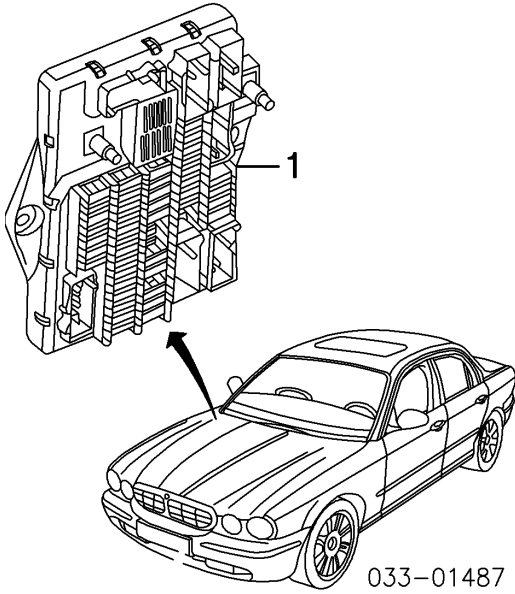

2004 Jaguar XJ8 (none) Sedan

ELECTRICAL COMPONENTS

1 Box, Fuse

Harness, Eng Compt¶

¶Order by Application

Harness, Lamp-Serviced w/Eng Compt Harness

04-05

C2C12445

$261.50

06-07

C2C33740

$117.00

08-09

C2C34454

$111.50

C2C28565

$1,460.00