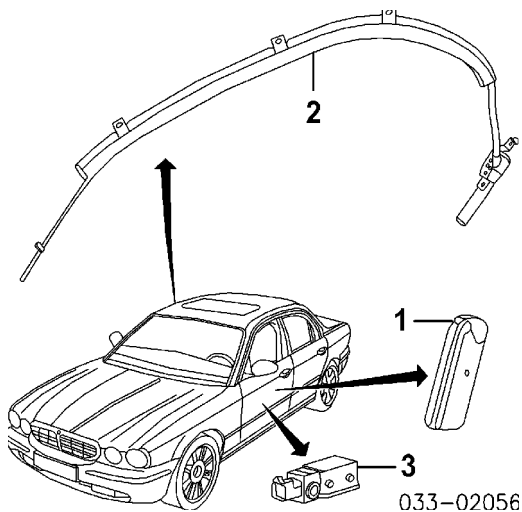

2004 Jaguar XJ8 (none) Sedan

w/o Heated Seat R #.9 C2C37760 $910.00
¶Order by Application
#w/Seat Assy Removed

Pretensioner, Seat Belt Buckle-See Seat Belts Section

SIDE

Disable & Enable Air Bag System .3

Diagnose Air Bag System (If Required) #1.7

#Includes R&L/R&R Driver Air Bag Module, Glove Box & Disconnect & Connect Scan Tool & Retrieve/Clear Trouble Codes

1 Module, Seat Air Bag	04-07	R	#.6	C2C7690	$1,170.00
		L	#.6	C2C7690	$1,170.00
	08-09	R	#.6	C2C38867	$1,550.00
		L	#.6	C2C38819	$1,550.00

#w/Front Seat Back Cover Removed

2 Module, Side Curtain Air Bag	Short WB	R	#.8	C2C31632	$1,290.00
		L	#.8	C2C31634	$1,290.00
	Long WB	R	#.8	C2C31633	$1,290.00
		L	#.8	C2C31635	$1,290.00

#w/Headliner Removed

3 Sensor, Side Air Bag	Front	R	#.3	C2C30970	$219.50
		L	#.3	C2C30970	$219.50