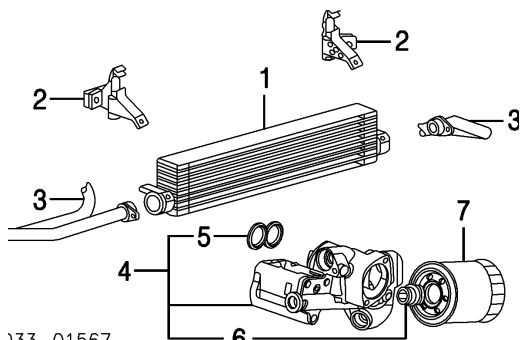

2004 Jaguar XJ8 (none) Sedan

ENGINE OIL COOLER

W/SUPERCHARGER

133-01567

R&I Engine Oil Cooler

Part Number	Description	Year	Side	Part Number	Price
1	Cooler, Oil			1.3	
		2004		1.3 C2C10447	$645.00
		2005			
	To VIN G43621			1.3 C2C10447	$645.00
	From VIN G43622			1.3 C2C38597	$565.00
	2006-09			1.3 C2C38597	$565.00
2	Bracket, Cooler				
		2004	R	C2C11517	$50.75
			L	C2C11518	$50.75
		2005			
	To VIN G43621		R	C2C11517	$50.75
			L	C2C11518	$50.75
	From VIN G43622		R	C2C26612	$6.30
			L	C2C26613	$6.30
	2006-09		R	C2C26612	$6.30
			L	C2C26613	$6.30
3	Hose, Cooler				
			R	#.8 C2C22740	$111.25
			L	#.8 C2C22739	$116.75
	#R&R Both 1.2				
4	Housing Assy, Oil Cooler			1.7 AJ810715	$245.00
5	Seal, Housing			NCE1842AA	$3.70
6	Adapter, Oil Filter				
		04-05		AJ810712	$52.00
		06-09		AJ810712	$52.00
	†Included w/Oil Cooler Housing Assy				
7	Filter, Oil			C2N3587	$18.95

W/O SUPERCHARGER