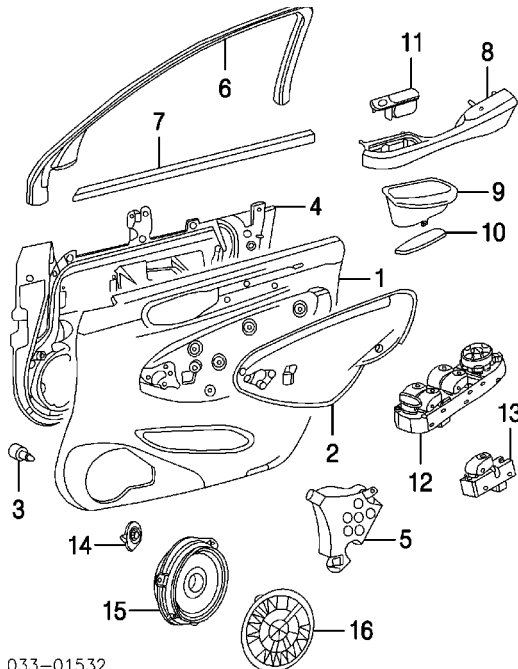

2004 Jaguar XJ8 (none) Sedan

	2008	L	.2 C2C9191	$92.50
To VIN H25800		R	.2 C2C39494	$100.50
		L	.2 C2C37117	$110.78
From VIN H25801		R	.2 C2C39494	$100.50
		L	.2 C2C39497	$100.50
	2009	R	.2 C2C39494	$100.50
		L	.2 C2C39497	$100.50
Paint to Match				
2004-07		R	.2 C2S39140XXX	$61.95
		L	.2 C2S39141XXX	$61.95
	2008			
To VIN H22911		R	.2 C2C39492XXX	$63.79
		L	.2 C2C39495XXX	$63.79
From VIN H22912		R	.2 C2C39492XXX	$63.79
		L	.2 C2C39495XXX	$63.79
	2009	R	.2 C2C39492XXX	$63.79
		L	.2 C2C39495XXX	$63.79

INTERIOR TRIM

033-01532

R&I Trim Panel

R	.5
L	.5

NOTE: All Parts in this section are included in R&R Trim Panel unless noted otherwise.

1 Panel, Door Trim¶¶

Charcoal

R	.7 C2C6186LEG	$690.00