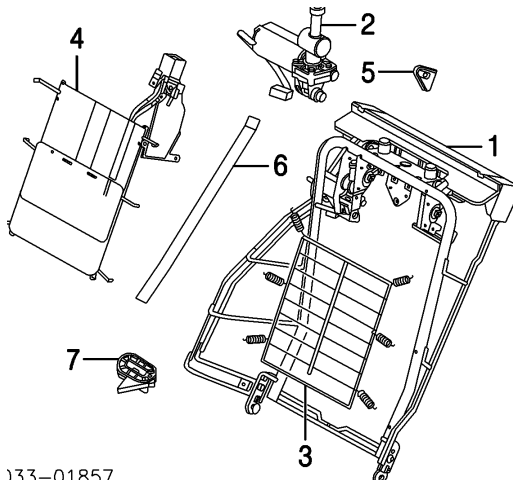

R	C2C13693	\$44.75
L	C2C13693	\$44.75

12 Motor, Headrest

R	#.8	C2C39623	\$226.00
L	#.8	C2C39623	\$226.00

#w/Seat Removed

13 Strap, Seat Latch

C2C13189	\$15.80
----------	---------

**SPLIT BENCH SEAT**

133-01857