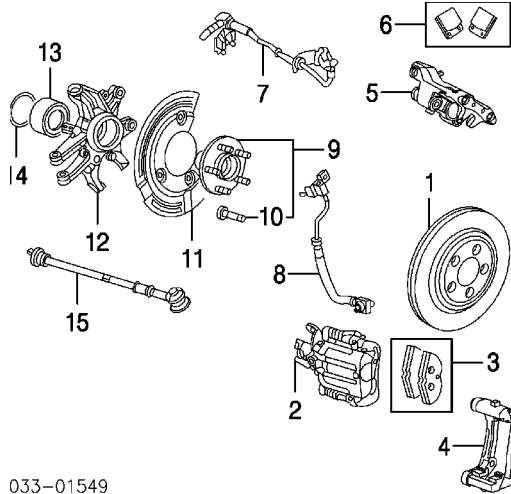

2004 Jaguar XJ8 (none) Sedan

REAR SUSPENSION

Procedure 23

033-01549

R&I Suspension/Rear Crossmember Assy		5.0
O/H Suspension (Includes R&I)		
One Side (Includes R&I)	R	4.0
	L	4.0
Both Sides (Includes R&I)		7.6
R&R Brake Rotor	R	.9
	L	.9
Adjust Four Wheel Alignment		2.4
Adjust Rear Alignment		1.8
Bleed Brake System		.6

NOTE 1: R&I/R&R or O/H Does Not include alignment or bleed brake system.

NOTE 2: All Parts in this section are included in overhaul unless noted otherwise.

1 Rotor Set, Brake (c)			
2004-05			
w/Supercharger	#	C2C8356	$236.50
w/o Supercharger	#	XR827087	$232.50
2006-09	#	C2C25339	$264.50
(c) Set of 2			

#See Headnote for Labor One Side

2 Caliper, Brake			
w/Supercharger			
2004-05