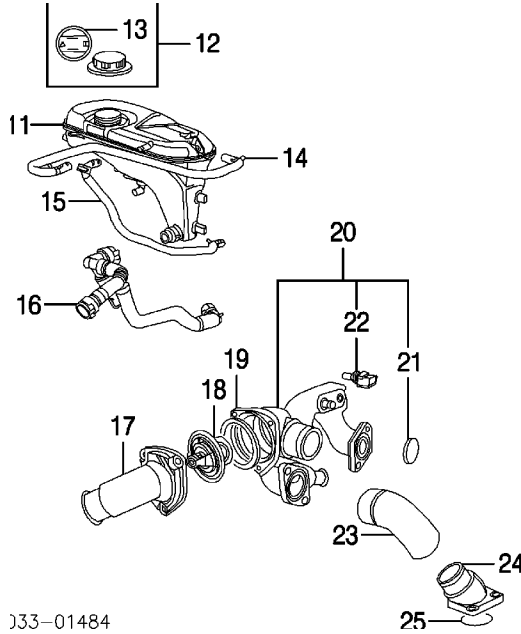

2004 Jaguar XJ8 (none) Sedan

10 Hose, Lower Radiator	04-05	1.9	C2C10866	$78.00
	06-09	1.9	C2C24690	$15.95

J33-01484

11 Reservoir, Coolant		.5	C2C39439	$136.00
12 Cap Assy, Reservoir			XR850837	$13.75
13 Label, Coolant¶			XR86857	

¶Included w/Reservoir Cap Assy

14 Hose, Bleed			AJ811771	$61.25
15 Hose, Reservoir				
	2004	.3	C2C10872	$82.25
	2005			
	To VIN G43621	.3	C2C10872	$82.25
	From VIN G43622	.3	C2C26619	$15.00
	2006-09	.3	C2C26619	$15.00
16 Hose, Drain				
	2004	.3	C2C19596	$22.00
	2005			
	To VIN G43621	.3	C2C19596	$22.00
	From VIN G43622	.3	C2C24569	$28.65
	2006-09	.3	C2C24569	$28.65
17 Outlet, Thermostat	04-05 #1.6		AJ84255	$46.25
	06-09 #1.6		AJ88957	$67.25
18 Thermostat	04-05 #1.6		AJ86484	$61.25
	06-09 #1.6		AJ811788	$43.40
	#R&R Complete			
19 Seal, Thermostat Outlet	04-05		NCA2246BA	$4.00