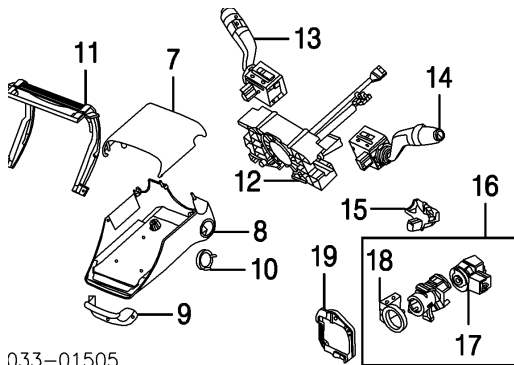

#### 2 Module, Driver Air Bag-See Air Bag System Section

3 Switch, Communication

.3 C2C17365 \$108.75

4 Switch, Cruise Control

2004 Jaguar XJ8 (none) Sedan

w/Adaptive Cruise Control		.3	C2C17364	\$114.00
w/o Adaptive Cruise Control		.3	C2C17363	\$106.75
<b>5 Switch, Horn</b>				
w/Accessory Switches				
w/Heated Strg Wheel				
2004-05		.3	C2C31760	\$111.00
	2006			
To VIN H00320		.3	C2C31760	\$111.00
From VIN H00321		.3	C2C31760	\$111.00
	2007	.3	C2C31760	\$111.00
	2008			
To VIN H29531		.3	C2C31760	\$111.00
From VIN H29532		.3	C2C40220	\$136.50
	2009	.3	C2C40220	\$136.50
w/o Heated Strg Wheel		.3	XR854744	\$125.25
w/o Accessory Switches		.3	XR845108	\$112.00
<b>6 Module, Control</b>		.6	C2C7505	\$175.00