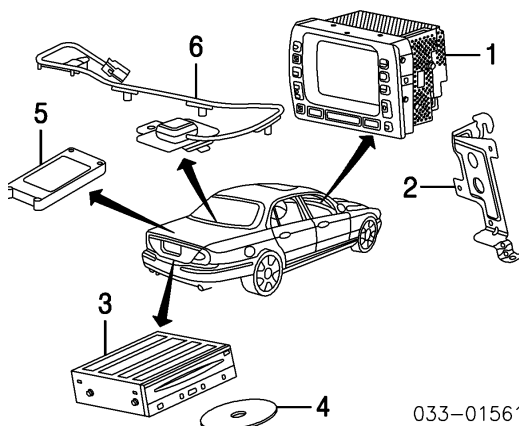

2004 Jaguar XJ8 (none) Sedan

033-0156'

1 Display, Navigation

w/TV

Heated Windshield

	2004	1.5	C2C33573	$5,700.00
	2005			
To VIN G47378		1.5	C2C33573	$5,700.00
From VIN G47379		1.5	C2C33573	$5,700.00
	2006			
To VIN H05106		1.5	C2C33573	$5,700.00
From VIN H05107		1.5	C2C33573	$5,700.00
2007-09		1.5	C2C33573	$5,700.00
Non-Heated Windshield				
2004-05		1.5	C2C26513	$5,700.00
	2006			
To VIN H02000		1.5	C2C26513	$5,700.00
From VIN H02001 to VIN H06988		1.5	C2C26513	$5,700.00
From VIN H06989		1.5	C2C33572	$5,700.00
2007-09		1.5	C2C33572	$5,700.00

w/o TV

Heated Windshield

	2004	1.5	C2C20886	$4,850.00
	2005			
To VIN G44357		1.5	C2C20886	$4,850.00
From VIN G44358		1.5	C2C40421	$4,550.00
	2006			
To VIN H06988		1.5	C2C40421	$4,550.00
From VIN H06989		1.5	C2C40421	$4,550.00
2007-09		1.5	C2C40421	$4,550.00

Non-Heated Windshield

	2004	1.5	C2C33834	$4,550.00
	2005