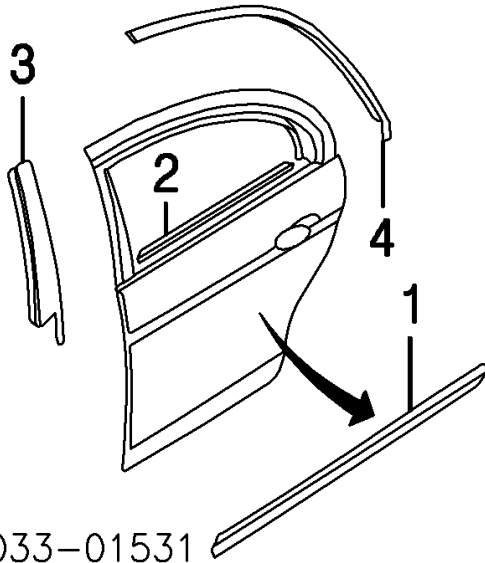

2004 Jaguar XJ8 (none) Sedan

033-01531

Refinish Side Moulding

R .5
L .5

R&I Outer Belt Moulding

R .3
L .3

1 Moulding, Side (Adhesive) (P)

Short WB

R .4 C2C2952XXX $212.00
L .4 C2C2953XXX $212.00

Long WB

R .4 C2C15670XXX $212.00
L .4 C2C15671XXX $212.00

(P) Paint to Match

2 Moulding, Outer Belt

Short WB

Chrome

R .3 C2C28078 $135.25
L .3 C2C28081 $135.25

Black

R .3 C2C28079 $130.25
L .3 C2C28082 $130.25

Long WB

R .3 C2C28080 $158.50
L .3 C2C28083 $158.50

3 Moulding, Outer Glass

R .3 C2C28152 $155.00
L .3 C2C28153 $155.00

4 Moulding, Upper

Short WB

R .3 C2C26078 $162.00
L .3 C2C26079 $162.00

Long WB

R .3 C2C25606 $162.00
L .3 C2C25607 $162.00

INTERIOR TRIM