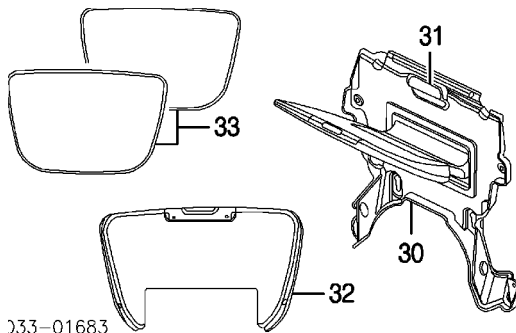

2004 Jaguar XJ8 (none) Sedan

Charcoal/Gray	1.0	C2C21147LEG	$760.00
Charcoal/Ivory	1.0	C2C21147RFD	$760.00
Charcoal/Red	1.0	C2C21147RFB	$760.00
Charcoal/Sand	1.0	C2C21147RFC	$760.00
Dove	1.0	C2C21015LHJ	$925.00
Ivory	1.0	C2C21015NED	$925.00
Sand	1.0	C2C21015ADX	$995.00

w/o Entertainment Center Monitor

Champagne	.2	C2C36253SEL	$1,725.00
Charcoal	.2	C2C36253LEG	$407.00
Charcoal/Gray	.2	C2C23595LEG	$560.00
Charcoal/Ivory	.2	C2C36255LGJ	$560.00
Charcoal/Red	.2	C2C23595RFB	$560.00
Charcoal/Sand	.2	C2C23595RFC	$560.00
Dove	.2	C2C36253LHJ	$407.00
Ivory	.2	C2C36253NED	$407.00
Sand	.2	C2C23593ADX	$407.00

27 Bezel, Monitor¶

Champagne		C2C36252SEL	$139.25
Charcoal		C2C36252LEG	$139.25
Dove		C2C36252LHJ	$139.25
Ivory		C2C36252NED	$139.25
Sand		C2C13094ADX	$139.25

¶Order by Application

28 Guide, Headrest (2/Side)	04-06	C2C13105	$17.90
	07-09	C2C13694	$44.75
29 Motor, Headrest	1.0	C2C39623	$226.00

30 Tray, Seat Back¶

Champagne	.7	C2C22224SEL	$440.00
Charcoal	.7	C2C22224LEG	$440.00
Dove	.7	C2C22224LHJ	$440.00
Ivory	.7	C2C22224NED	$440.00

¶Order by Application

31 Latch, Tray