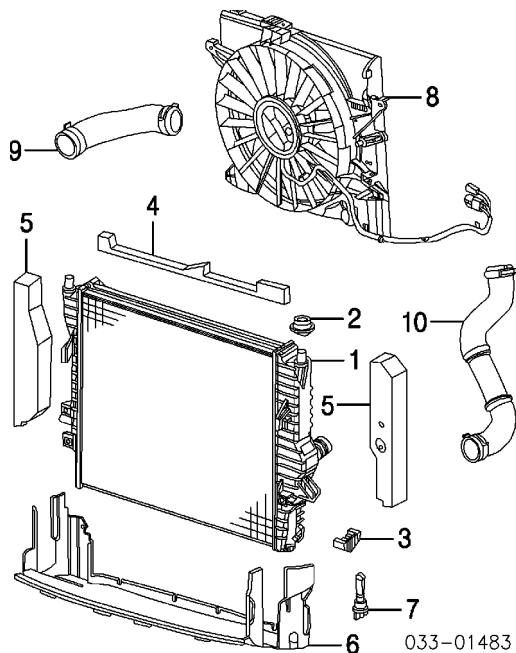

2004 Jaguar XJ8 (none) Sedan

COOLING

Procedures 5 and 28

W/SUPERCHARGER

R&I Radiator

#4.8

#Includes R&I/R&R Electric Fan & Motor, Oil Cooler & Supercharger Coolant Pump

1 Radiator		#4.8	C2C36506	$375.00
#Includes R&I/R&R Electric Fan & Motor, Oil Cooler & Supercharger Coolant Pump				
2 Cushion, Upper Mtg	R		C2C1963	$13.90
	L		C2C1963	$13.90
3 Insulator, Lower	R		C2C1960	$3.95
	L		C2C1960	$3.95
4 Seal, Upper			C2C23194	$11.90
5 Seal, Side Radiator	R		C2C2354	$11.90
	L		C2C2355	$11.90
6 Shield, Lower		04-07	C2C36998	$49.50
		08-09	C2C36998	$49.50
7 Plug, Radiator			C2C1467	$2.75
8 Fan & Motor		#2.6	C2P9525	$505.00
#Includes R&I/R&R Grille, Air Cleaner Assy & Coolant Reservoir				
9 Hose, Upper Radiator		04-05	1.4 C2C16212	$62.75
		06-09	1.4 C2C32836	$20.85