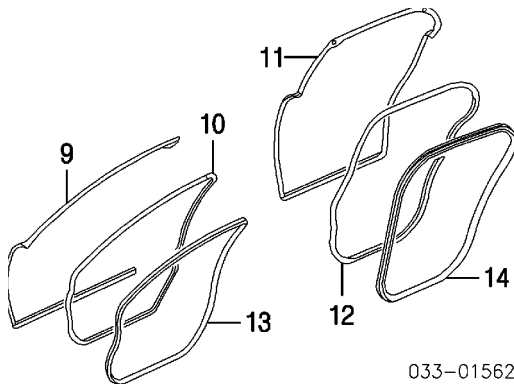

2004 Jaguar XJ8 (none) Sedan

Mocha	R	.2	C2C26072AMB	$60.75
	L	.2	C2C26073AMB	$60.75
¶Order by Application				
7 Plate, Front Outer Scuff	04 R	.2	C2C9625	$75.00
	L	.2	C2C9625	$75.00
	05-09 R	.2	XR849785	$75.00
	L	.2	XR849785	$75.00
8 Plate, Rear Outer Scuff				
Short WB	04 R	.2	C2C9628	$75.00
	L	.2	C2C9628	$75.00
	05-09 R	.2	XR849784	$75.00
	L	.2	XR849784	$75.00
Long WB	R	.2	XR849785	$75.00
	L	.2	XR849785	$75.00

Weatherstrip, Door Opening (On Body)

9 Front Inner	R	.4	C2C33736	$130.25
	L	.4	C2C33737	$130.25
10 Front Outer	R	.5	C2C2385	$104.00
	L	.5	C2C2386	$104.00
11 Rear Inner				
Short WB	R	.4	C2C28074	$151.00
	L	.4	C2C28076	$151.00
Long WB	R	.4	C2C28075	$152.00
	L	.4	C2C28077	$152.00
12 Rear Outer				
Short WB	R	.5	C2C28444	$114.50
	L	.5	C2C28445	$114.50
Long WB	04-05 R	.5	C2C28389	$114.50
	L	.5	C2C28390	$114.50
	06-09 R	.5	C2C28389	$114.50
	L	.5	C2C28390	$114.50

Weatherstrip, Door