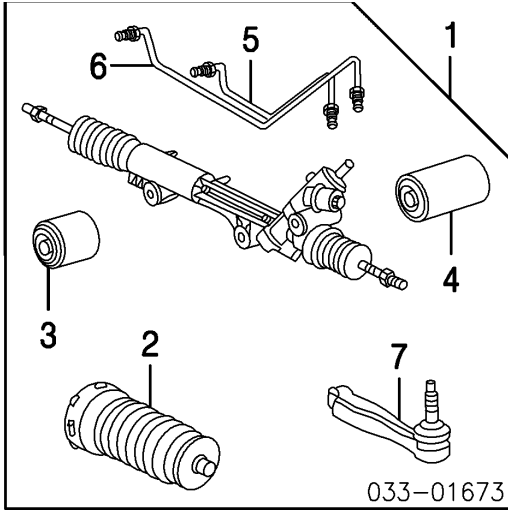

2004 Jaguar XJ8 (none) Sedan

FRONT STEERING LINKAGE/GEAR

R&I Steering Gear Assy

2.8

NOTE: R&R Does Not include adjust wheel alignment.

1 Gear Assy, Steering				
New		04-05	3.0 C2C29620E	$2,200.00
		06-09	3.0 C2C38670	$3,150.00
Remanufactured		04-05	3.0 C2C29620E	$2,200.00
		06-09	3.0 C2C34775E	$2,225.00
2 Boot, End¶		R	#.6 XR830015	$45.10
		L	#.6 XR830016	$45.10
#Includes R&R Tie Rod End Insulator, Steering Gear¶				
3 Lower		R	XR837779	$33.35
		L	XR837779	$33.35
4 Upper			XR837780	$50.25
5 Pipe, Right Turn¶		R	XR830012	$36.10
6		L	XR830010	$36.10
7 End, Tie Rod¶		R	.3 C2C20176	$224.00
		L	.3 C2C35783	$224.00

¶Included w/Steering Gear Assy