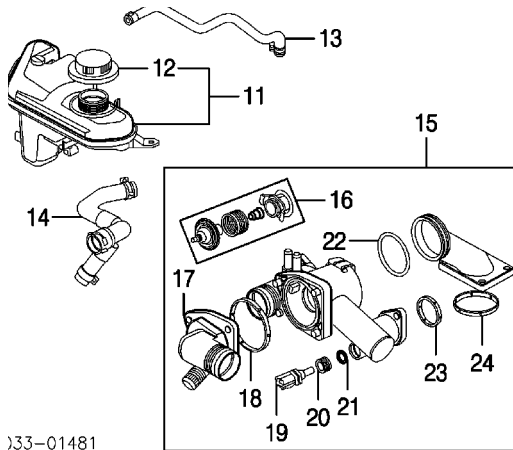

2004 Jaguar XJ8 (none) Sedan

6 Shield, Lower	04-07	C2C36998	$49.50
	08-09	C2C36998	$49.50
7 Plug, Radiator		C2C1467	$2.75
8 Fan & Motor	#2.4	C2P9525	$505.00

#Includes R&I/R&R Grille, Air Cleaner Assy & Coolant Reservoir

9 Hose, Upper Radiator	2004		
To VIN G29412		1.2 C2C22265	$34.55
From VIN G29413		1.2 C2C22265	$34.55
	2005	1.2 C2C22265	$34.55
	2006-09	1.2 C2C26769	$20.85
10 Hose, Lower Radiator	04-05	1.6 C2C9778	$103.50
	06-09	1.6 C2C24573	$18.40

33-01481

11 Reservoir Assy, Coolant		.5 C2Z13764	$109.00
12 Cap Assy, Reservoir		XR850837	$13.75
Label, Coolant (c)		XR86857	

¶ Included w/Coolant Reservoir Assy

(c) Included w/Reservoir Cap Assy

13 Hose, Bleed	04-05	C2C3507	$28.15
	06-09	C2C24574	$10.20
14 Hose, Reservoir	04-05	.3 C2C17258	$22.00
	06-09	.3 C2C24568	$28.05
15 Housing Assy, Thermostat	04-05	#1.8 AJ89485	$70.75
	06-09	#1.8 AJ811793	$159.50
#Includes R&R Thermostat			
16 Thermostat (a)	04-05	#1.2 AJ82697	$44.50
	06-09	#1.2 AJ811788	$43.40