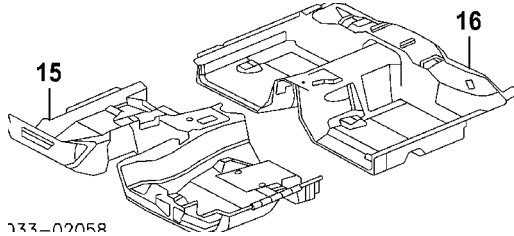

2004 Jaguar XJ8 (none) Sedan

13 Front-See Front Door Section

14 Rear-See Rear Door Section

Carpet, Floor (a)

15	Front	C2C29652LGP	$850.00
16	Rear		
	Short WB		
	w/Rear Climate Control	C2C9747LGP	$283.00
	w/o Rear Climate Control	C2C9746LGP	$321.00
	Long WB		
	w/Rear Climate Control	C2C28955LGP	$360.00
	w/o Rear Climate Control	C2C28954LGP	$360.00

(a) Granite listed, Order by Application