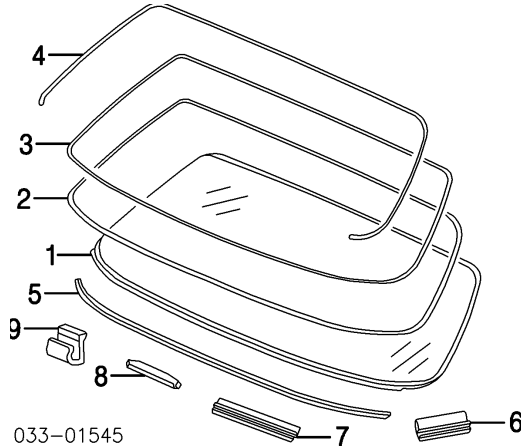

2004 Jaguar XJ8 (none) Sedan

BACK WINDOW

Procedure 19

033-01545

R&I Back Window

#3.9

#Includes Clean Up Old Adhesive as Necessary

1 Glass, Back Window

Jaguar

2004-05

w/TV

#3.5

C2C4373

$766.50

w/o TV

#3.5

C2C4372

$666.75

2006-07

w/TV

#3.5

C2C38941

$598.50

w/o TV

#3.5

C2C38939

$567.00

2008-09

#3.5

C2C38941

$598.50

NAGS

w/TV

04-08 #3.5

FB22128GTN

09 #3.5

N.A.

w/o TV

04-08 #3.5

FB22127GTN

$608.30

09 #3.5

N.A.

#Includes Clean Up Old Adhesive as Necessary

Bonding Kit, Glass

C2P12819

$77.75

2 Moulding, Back Window

Chrome

R

C2C4375

$379.00

L

C2C4377

$379.00

Black

R

C2C4376

$379.00

L

C2C4378

$379.00

Seal, Back Window

3 Inner

C2C18590

$7.65

4 Outer Upper

C2C18593

$54.75