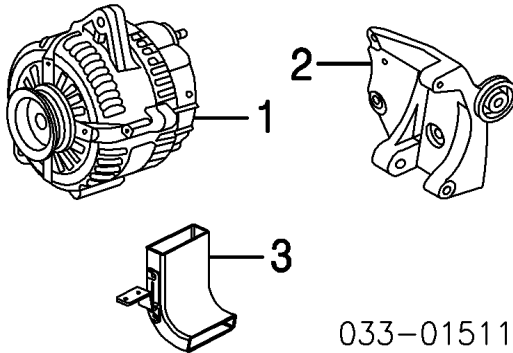

1 Alternator			
2004-06		1.8 C2C19630	\$705.00
	2007		
To VIN H11299		1.8 C2C19630	\$705.00
From VIN H11300		1.8 C2P1974	\$705.00
2008-09		1.8 C2P1974	\$705.00
2 Bracket, Alternator			
2004-06		C2C22757	\$108.75
	2007		
To VIN H17572		C2C22757	\$108.75
From VIN H17573		C2C37061	\$108.75
2008-09		C2C37061	\$108.75
3 Duct, Cooling		.5 C2C10451	\$110.00