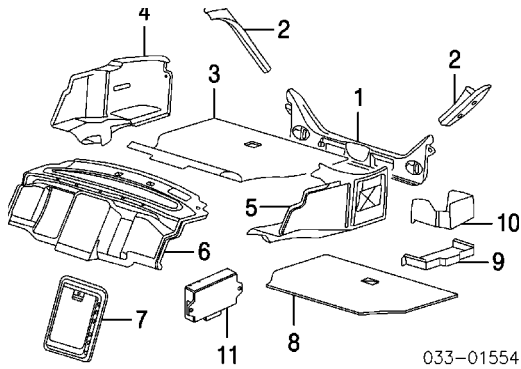

2004 Jaguar XJ8 (none) Sedan

1	Trim, Rear Body Lower		.3	C2C25407	$38.25
2	Trim, Upper Rear Body	R	.2	C2C22524	$30.20
		L	.2	C2C22525	$30.75
3	Cover, Trunk Floor Panel, Side Trim			C2C27993	$164.50
4	Right				
	2004-07	R	.3	C2C22849	$206.50
		2008			
	To VIN H29949	R	.3	C2C22849	$206.50
	From VIN H29950	R	.3	C2C40585	$196.50
		2009			
		R	.3	C2C40585	$196.50
5	Left				
	w/Navigation System				
	w/DVD Player	L	.3	C2C28108	$143.00
	w/o DVD Player	L	.3	C2C28107	$143.00
	w/o Navigation System				
	w/DVD Player	L	.3	C2C28109	$147.75
	w/o DVD Player	L	.3	C2C28106	$143.00
6	Panel, Trunk Partition				
	w/Ski Storage		.4	C2C24443	$106.25
	w/o Ski Storage		.4	C2C24444	$113.25
7	Hatch, Ski Storage			C2C14861	$314.00
8	Cover, Spare Wheel Box, Storage			C2C3635	$42.50
9	Small			C2C18390	$34.80
10	Large			C2C10715	$62.75
11	Module, Park Distance				
	4 Channel	04-07	.3	C2C20921	$158.50
		08-09	.3	C2C37306	$153.50
	8 Channel	04-07	.3	C2C20922	$158.50
		08-09	.3	C2C37307	$153.50