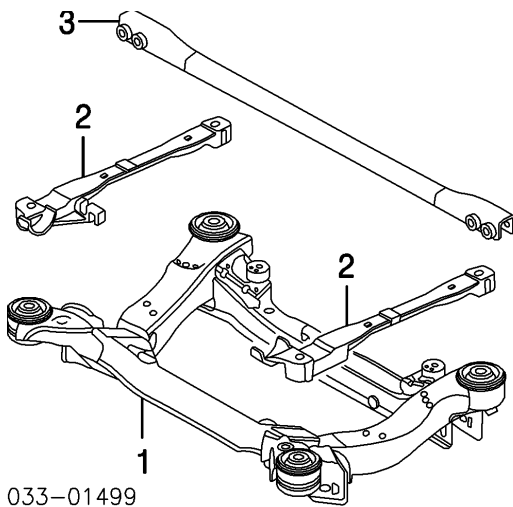

2004 Jaguar XJ8 (none) Sedan

		L	.2 C2C9964	$59.25
14 Outer				
	2004-05	R	.2 C2C4395	$62.21
		L	.2 C2C4396	$59.25
	2006			
	To VIN H00320	R	.2 C2C4395	$62.21
		L	.2 C2C4396	$59.25
	From VIN H00321	R	.2 C2C4395	$62.21
		L	.2 C2C26844	$59.25
	2007-09	R	.2 C2C4395	$62.21
		L	.2 C2C26844	$59.25
15 Plate, Brace			C2C9965	$12.60

SUB-FRAME

1 Sub-Frame			6.8 C2C30950	$1,291.50
2 Spacer, Sub-Frame				
	2004-05	R	C2C11599	$105.00
		L	C2C11598	$105.00
	2006			
	To VIN H00320	R	C2C11599	$105.00
		L	C2C11598	$105.00
	From VIN H00321	R	C2C11599	$105.00
		L	C2C30947	$83.74
	2007-09	R	C2C11599	$105.00
		L	C2C30947	$83.74
3 Brace, Strut				
	2004-06		.5 C2C5985	$59.50
	2007			
	To VIN H14272		.5 C2C5985	$59.50
	From VIN H14273		.5 C2C36771	$62.48
	2008-09		.5 C2C36771	$62.48