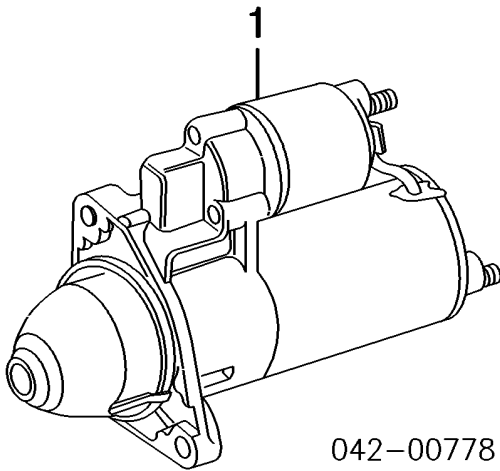

2004 Jaguar XJ8 (none) Sedan

To VIN G44357		1.5	C2C33834	$4,550.00
From VIN G44358		1.5	C2C33834	$4,550.00
	2006			
To VIN H04405		1.5	C2C33834	$4,550.00
From VIN H04406		1.5	C2C33834	$4,550.00
2007-09		1.5	C2C33834	$4,550.00
2 Bracket, Navigation Display	R		C2C1772	$48.00
	L		C2C1773	$101.25
3 Player, Navigation DVD				
2004-06		.7	C2S48025	$3,950.00
	2007			
To VIN H15104		.7	C2S48025	$3,950.00
From VIN H15105		.7	C2S48025	$3,950.00
2008-09		.7	C2S48025	$3,950.00
4 Disc, Navigation			N.A.	
5 Amplifier, Antenna		.9	C2S3336	$142.25
6 Antenna, Navigation		1.1	C2C9738	$142.25

STARTER

1 Starter		.9	AJ83990	$710.00