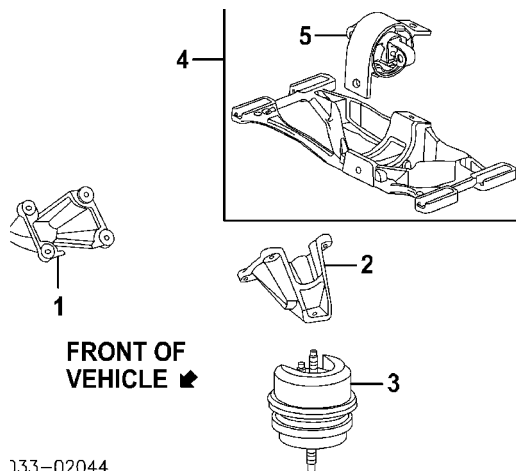

2004 Jaguar XJ8 (none) Sedan

ENGINE/TRANSMISSION MOUNTS

133-02044					
1 Bracket, Right Mounting	2004				
To VIN G27960		R	#.2	AJ86652	$74.25
From VIN G27961		R	#.2	C2P5730	$78.00
2005-09		R	#.2	C2P5730	$78.00
2 Bracket, Left Mounting	2004				
To VIN G27960		L	#.2	AJ86665	$74.25
From VIN G27961		L	#.2	C2P5731	$78.00
2005-09		L	#.2	C2P5731	$78.00
#w/Engine Mount Removed					
3 Mount, Engine	04-05	R	1.6	C2C31215	$128.75
		L	2.0	C2C31215	$128.75
	06-09	R	1.6	C2C31128	$128.75
		L	2.0	C2C31128	$128.75
4 Support Assy, Rear Mounting	2004-05		.8	C2C27269	$162.50
	2006				
To VIN G50773			.8	C2C27269	$162.50
From VIN G50774			.8	C2C31607	$140.50
	2007				
To VIN H05527			.8	C2C31607	$140.50
From VIN H05528			.8	C2C37027	$216.50
2008-09			.8	C2C37027	$216.50
5 Mount, Trans¶			.9	C2P8353	$105.25

¶Included w/Rear Mounting Support Assy