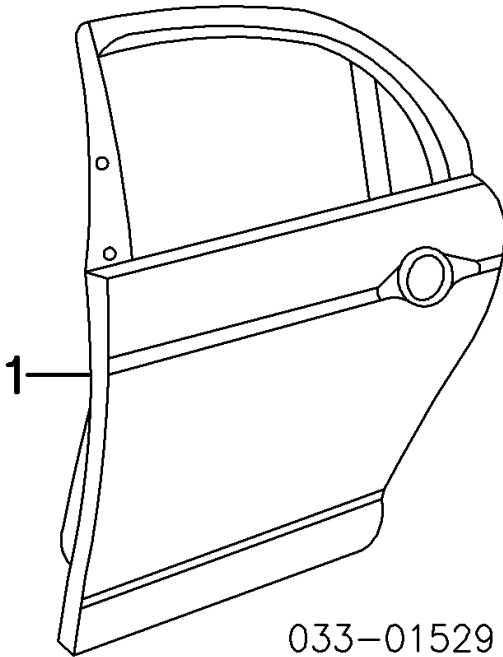

2004 Jaguar XJ8 (none) Sedan

REAR DOOR

Procedures 16 and 28

SHEET METAL

Refinish Rear Door				
Short WB	R	2.0		
	L	2.0		
Long WB	R	2.2		
	L	2.2		
Add for Jambs & Interior	R	1.0		
	L	1.0		
R&I Door Assy	R	1.0		
	L	1.0		
Add to R&R				
w/Shade	R	.3		
	L	.3		
Add to Initialize				
w/Power Windows	R	.3		
	L	.3		
1 Shell, Door				
Short WB	R	6.3	C2C6268	$1,750.00
	L	6.3	C2C6269	$1,750.00
Long WB	R	6.3	C2C15678	$1,825.00
	L	6.3	C2C15681	$1,825.00

EXTERIOR TRIM