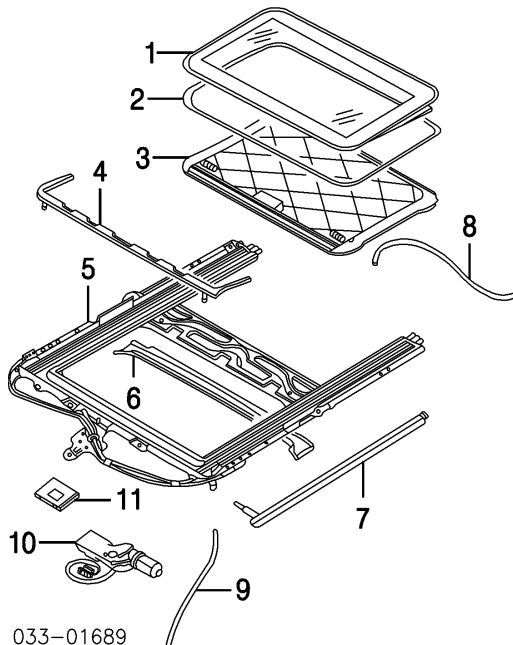

2004 Jaguar XJ8 (none) Sedan

SUNROOF

033-01689

R&I Sunroof Glass	1.0
R&I Sunroof Assy	#2.5
O/H Sunroof Assy (Includes R&I)	#4.5
#w/Headliner Removed	
Add to Initialize	.3

NOTE: All Parts in this section are included in overhaul Sunroof unless noted otherwise.

1 Glass, Sunroof				
Short WB				
2004-06	#1.2	C2C31835		$319.00
			2007	
To VIN H15749	#1.2	C2C31835		$319.00
From VIN H15750	#1.2	C2C31836		$334.95
2008-09	#1.2	C2C31836		$334.95
Long WB	#1.2	C2C31836		$334.95
2 Seal, Glass				
Short WB				
			2004	
	#1.2	XR841581		$68.75
			2005	
To VIN G49283	#1.2	XR841581		$68.75
From VIN G49284	#1.2	XR841581		$68.75
2006-09	#1.2	XR841581		$68.75
Long WB	#1.2	C2C31834		$55.75
#R&R Complete