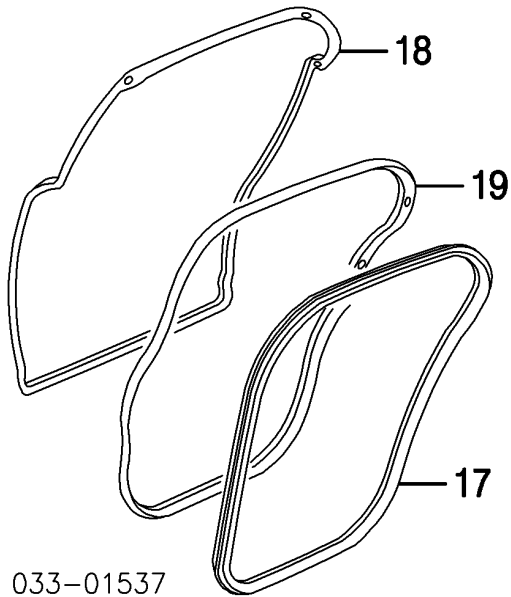

2004 Jaguar XJ8 (none) Sedan

17 Weatherstrip, Door (On Door)¶

Short WB

R

.5 C2C40007LEG

$121.25

L

.5 C2C40007LEG

$121.25

Long WB

R

.5 C2C40008LEG

$121.25

L

.5 C2C40008LEG

$121.25

¶Charcoal listed, Order by Application

Weatherstrip, Door Opening

18 Rear Inner-See Rocker/Pillars/Floor Section

19 Rear Outer-See Rocker/Pillars/Floor Section

GLASS & PARTS