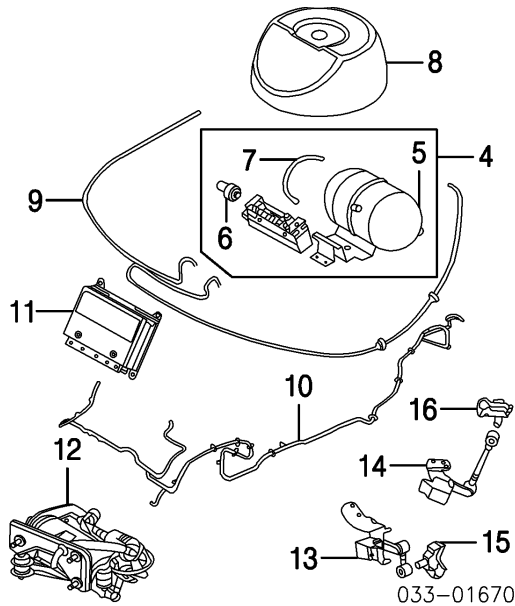

- 4 Reservoir Assy, Air Suspension

.7	C2C35166	$535.00

- 5 Reservoir, Air Suspension-Serviced w/Air Suspension Reservoir Assy

- 6 Solenoid, Air
- #R&R Complete

#1.0	C2C2241	$258.00