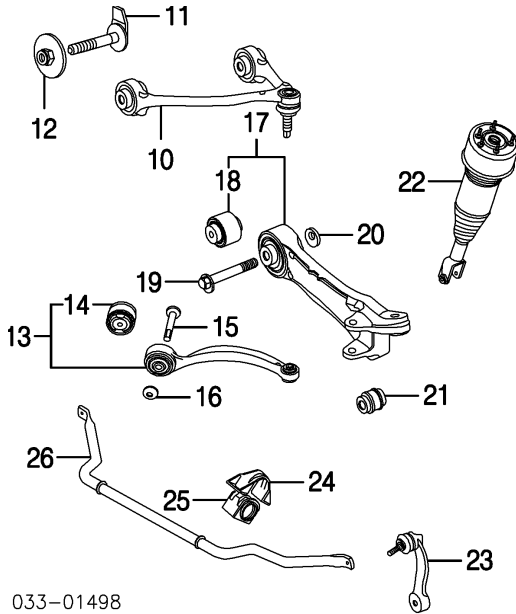

2004 Jaguar XJ8 (none) Sedan

#Includes R&R Hub, Rotor & Splash Shield, R&R Both Sides 3.4

033-01498

10 Arm, Upper Control	R	#1.2	C2C38956	$635.00
	L	#1.2	C2C38957	$635.00

#R&R Both Sides 2.2, w/Knuckle Removed Deduct .5

11 Bolt, Cam (2/Side) Upper	R		C2C5694	$7.30
	L		C2C5694	$7.30

12 Nut, Upper Control Arm (2/Side)	R		C2C8905	$5.95
	L		C2C8905	$5.95

13 Arm Assy, Front Lower Control	R	#1.8	C2C39683	$635.00
	L	#1.8	C2C39683	$635.00

#R&R Both Sides 3.4, w/Knuckle Removed Deduct 1.2

14 Bushing, Lower Control Arm¶				
Front	R	#.3	C2C36029	$46.65
	L	#.3	C2C36029	$46.65

¶Included w/Front Lower Control Arm Assy

#w/Control Arm Removed