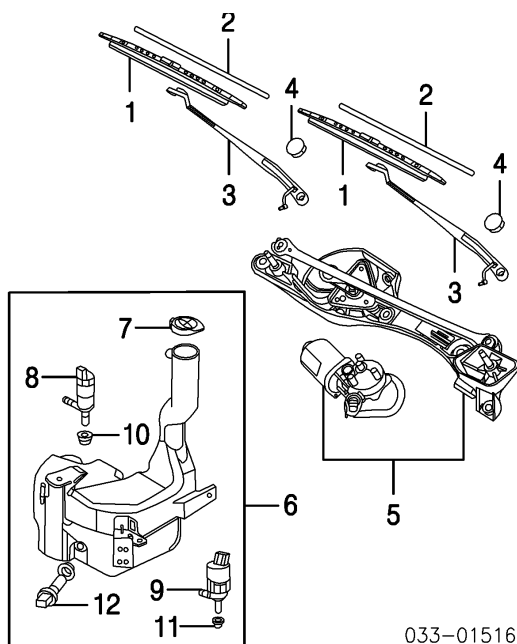

2004 Jaguar XJ8 (none) Sedan

033-01516

1 Blade, Wiper	R	.1	C2C25323	$24.90
	L	.1	XR850990	$24.90
2 Insert, Wiper	R	.1	C2C25329	$13.65
	L	.1	C2C25330	$13.65
3 Arm, Wiper	R	#.2	C2C1785	$44.80
	L	#.2	C2C1787	$44.80
#Includes R&R Wiper Blade				
4 Cap, Wiper Arm	R		XR87211	$3.35
	L		XR87211	$3.35
5 Linkage/Motor, Wiper				
2004-05		.9	C2C34187	$422.00
2006				
To VIN H10159		.9	C2C34187	$422.00
From VIN H10160		.9	C2C34187	$422.00
2007-09		.9	C2C34187	$422.00
6 Reservoir Assy, Washer				
2004-05		1.0	C2C6570	$131.25
2006				
To VIN H00308		1.0	C2C35287	$133.88
From VIN H00309		1.0	C2C35287	$133.88
2007		1.0	C2C35287	$133.88
2008-09		1.0	C2C36140	$267.75
7 Cap, Reservoir	04-05		C2S4055	$2.25
	06-09		C2C23186	$2.30
8 Pump, Headlamp Washer	04-07	#.5	C2S4086	$39.90
	08-09	#.5	C2C36142	$49.70