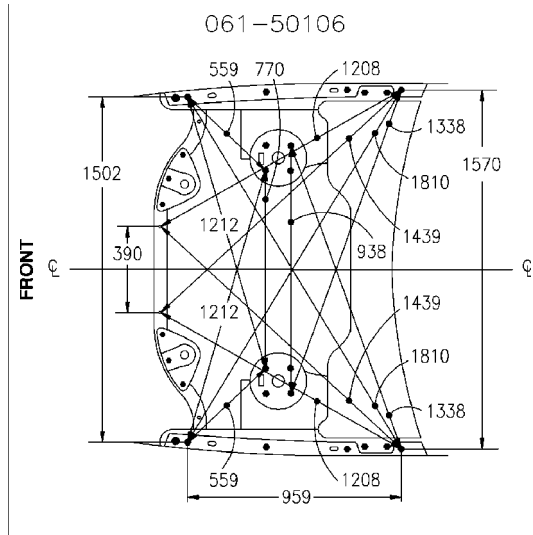

2004 Jaguar XJ8 (none) Sedan

UNDERHOOD DIMENSIONS