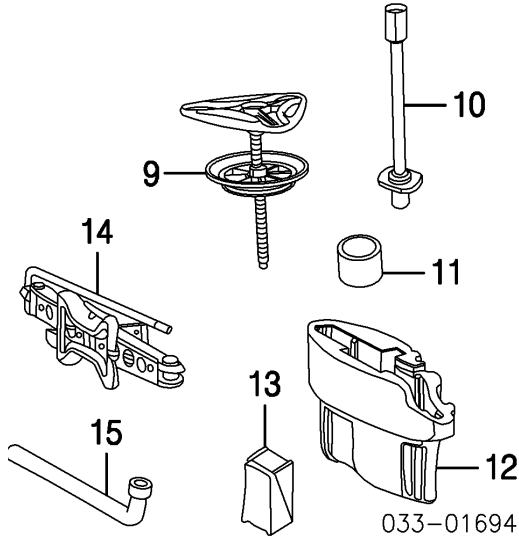

2004 Jaguar XJ8 (none) Sedan

5	5 Spoke 10 Spoke	.3	C2C17297	\$985.00
6	Type 1	.3	C2C2277	\$985.00
7	Type 2	.3	C2C33701	\$985.00
8	Wheel, Steel	.3	XR853595	\$140.25

9	Bolt, Mounting	C2C22425	\$19.20
10	Pin, Mounting	C2C10966	\$9.95
11	Spacer, Mounting	C2C18295	\$3.35
12	Tray, Storage	C2C24499	\$41.70
13	Chock, Wheel	XR826370	\$49.20
14	Jack	C2P4556	\$126.00
15	Wrench, Lug	XR852021	\$6.60