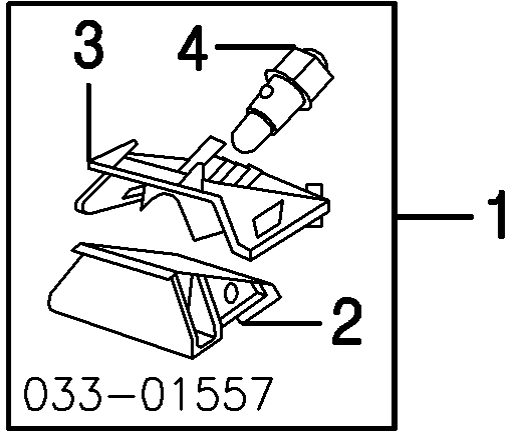

2004 Jaguar XJ8 (none) Sedan

Harness, Rear Wiring	04-05	C2C28536	$62.00
	06-09	C2C21435	$50.50

Order by Application

LICENSE LAMP

R&I License Lamp Assy

R	#.4
L	#.4

#R&R Both, Included in R&R Lid Finisher

1 Lamp Assy, License

	2004				
To VIN G28117		R	#.4	C2C22827	$96.34
		L	#.4	C2C9546	$96.34
From VIN G28118		R	#.4	C2C22827	$96.34
		L	#.4	C2C25573	$96.34
	2005				
To VIN G45170		R	#.4	C2C22827	$96.34
		L	#.4	C2C25573	$96.34
From VIN G45171		R	#.4	C2C25572	$102.90
		L	#.4	C2C25573	$96.34
2006-09		R	#.4	C2C25572	$102.90
		L	#.4	C2C25573	$96.34

#R&R Both, Included in R&R Lid Finisher

2 Lens, Lamp

	2004				
To VIN G28117		R	.1	C2C9543	$29.51
		L	.1	C2C22835	$30.14
From VIN G28118		R	.1	C2C22834	$30.14
		L	.1	C2C22835	$30.14
2005-09		R	.1	C2C22834	$30.14
		L	.1	C2C22835	$30.14