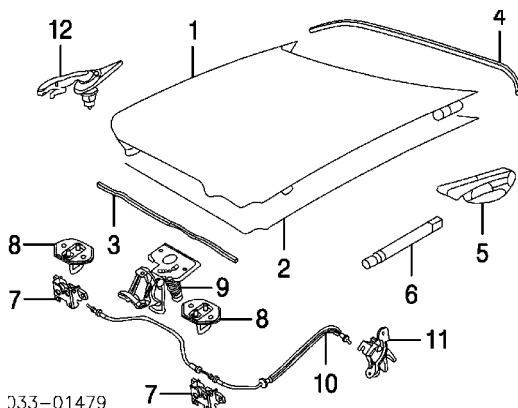

2004 Jaguar XJ8 (none) Sedan

HOOD

Procedures 4 and 28

Refinish Hood Outside
Add for Underside
Refinish Hinge

			3.0		
			1.5		
		R	.5		
		L	.5		
			.6		
R&I Hood					
1 Panel, Hood					
w/Hood Ornament			1.4	C2C37724	$1,428.00
w/o Hood Ornament					
	2004				
To VIN G19903			1.2	C2C28155	$1,550.00
From VIN G19904			1.2	C2C37987	$1,575.00
2005-06			1.2	C2C37987	$1,575.00
	2007				
To VIN H17630			1.2	C2C37987	$1,575.00
From VIN H17631			1.2	C2C37987	$1,575.00
2008-09			1.2	C2C37987	$1,575.00
2 Insulator, Hood		04-05	.4	C2C3725	$177.00
		06-09	.4	C2C32839	$177.00
3 Seal, Front			.2	C2C24549	$14.65
4 Seal, Rear					
	2004				
To VIN G23518			.2	C2C3742	$23.40
From VIN G23519			.2	C2C22826	$26.00
2005-09			.2	C2C22826	$26.00
5 Hinge, Hood					
2004-05		R	#.2	C2C33467	$63.50
		L	#.2	C2C36086	$63.50
	2006				
To VIN H00159		R	#.2	C2C33467	$63.50
		L	#.2	C2C36086	$63.50
From VIN H00160		R	#.2	C2C33467	$63.50