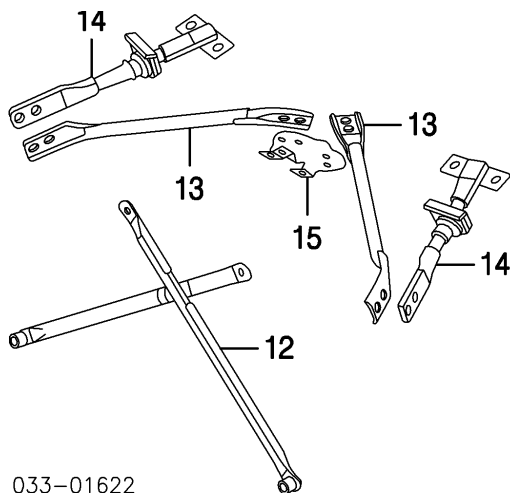

2004 Jaguar XJ8 (none) Sedan

2008-09	R	.5	C2C39028	$284.55
	L	.5	C2C39029	$284.55
8 Extension, End Panel¶	R	.5	C2C34749	$213.15
	L	.5	C2C34749	$213.15
9 Panel, Front End¶				
2004-05	R	#2.8	C2C30960	$142.28
	L	#2.8	C2C30961	$142.28
			2006	
To VIN G50525	R	#2.8	C2C30960	$142.28
	L	#2.8	C2C30961	$142.28
From VIN G50526	R	#2.8	C2C30960	$142.28
	L	#2.8	C2C30961	$142.28
2007-09	R	#2.8	C2C30960	$142.28
	L	#2.8	C2C30961	$142.28

¶Included w/Lower Rail Assy

#w/Upper Rail Removed Deduct .2

10 Hook, Tow				
2004-07	L		C2C37723	$31.92
			2008	
To VIN H20484	L		C2C37723	$31.92
From VIN H20485	L		C2C37723	$31.92
			2009	
11 Bracket, Radiator Support	04-05 R		C2C16201	$31.60
	L		C2C16202	$31.60
	06-09 R		C2C29241	$37.20
	L		C2C29242	$37.20

033-01622

12 Brace, Front		.3	C2C4430	$62.21
Brace, Rear				
13 Inner	R	.2	C2C9963	$59.25