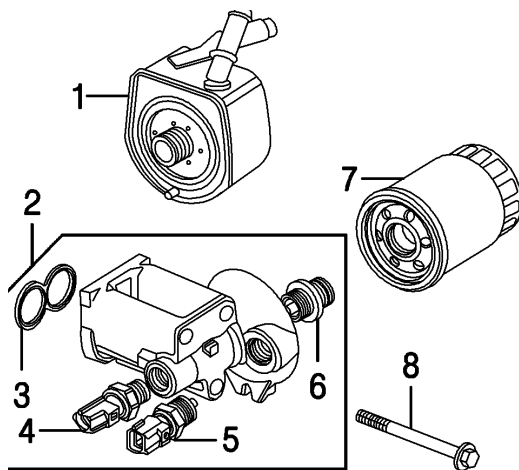

2004 Jaguar XJ8 (none) Sedan

1 Cooler, Oil					
2004-05			1.7	AJ87654	$129.00
		2006			
To VIN H06679			1.7	AJ87654	$129.00
From VIN H06680			1.7	AJ810959	$109.50
2007-09			1.7	AJ810959	$109.50
2 Adapter Assy, Oil Cooler	04-05	#2.1		AJ810714	$101.00
	06-09	#2.1		AJ810714	$101.00
#Includes R&R Oil Cooler					
3 Gasket, Adapter¶				NCE1842AA	$3.70
4 Switch, Oil Pressure¶		#.7		C2S42616	$25.65
5 Sensor, Temperature¶		#.7		XR832403	$13.90
#R&R Both .9					
6 Adapter, Oil Filter¶	04-05			AJ810712	$52.00
	06-09			AJ810712	$52.00
¶Included w/Oil Cooler Adapter Assy					
7 Filter, Oil				C2N3587	$18.95
8 Bolt, Mounting				AJ81209	$4.65