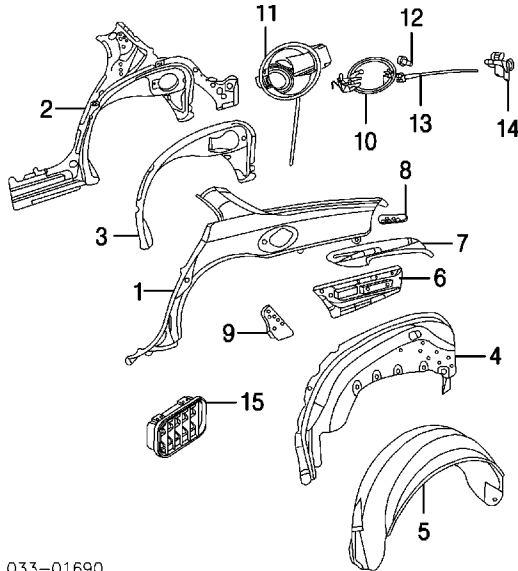

2004 Jaguar XJ8 (none) Sedan

QUARTER PANEL

Procedures 20 and 28

SHEET METAL

033-01690

Refinish Quarter Panel Outside	R	2.0
	L	2.0
Add to Edge Panel	R	.5
	L	.5
Add for Pillar	R	.5
	L	.5
Add for Inside	R	.8
	L	.8
Refinish Fuel Door	R	#.5
#Included in Refinish Right Quarter Panel		
Add for Inside		.2
R&R Both Quarters		35.1
R&R Roof & Both Quarters		
w/Sunroof		55.7
w/o Sunroof		52.7
R&R Both Quarters & Rear Body Panel		43.5
R&R Roof, Both Quarters & Rear Body Panel		
w/Sunroof		64.1
w/o Sunroof		61.1
Add to R&R Quarter Panel