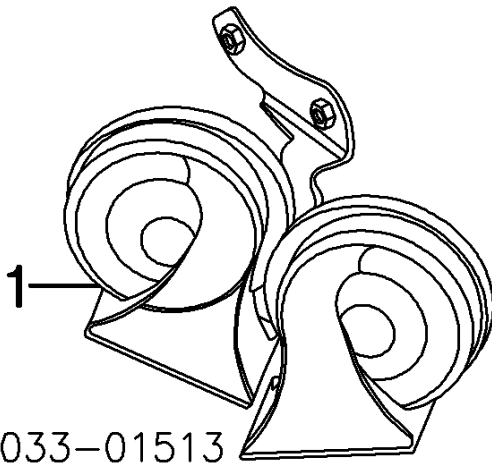

2004 Jaguar XJ8 (none) Sedan

1 Battery		.4 N.A.	
2 Cable, Positive	04-05	C2C21194	$240.50
	06-09	C2C40568	$392.00
3 Cable, Negative		.5 C2C24272	$95.75
4 Tube, Battery Vent			
2004-05		C2C1856	$2.65
	2006		
To VIN H09431		C2C1856	$2.65
From VIN H09432		C2C34678	$2.90
2007-09		C2C34678	$2.90
5 Cover, Positive Terminal		XR811245	$2.65
6 Tray, Battery			
	2004		
To VIN G31393	#1.0	C2C6766	$116.50
From VIN G31394	#1.0	C2C26359	$116.50
2005-09	#1.0	C2C26359	$116.50
#Includes R&R Battery			
7 Spacer, Battery		C2C6969	$30.25
8 Clamp, Battery		C2C6967	$53.75

HORN

1 Horn Kit		.6 C2C9804	$80.25

IGNITION