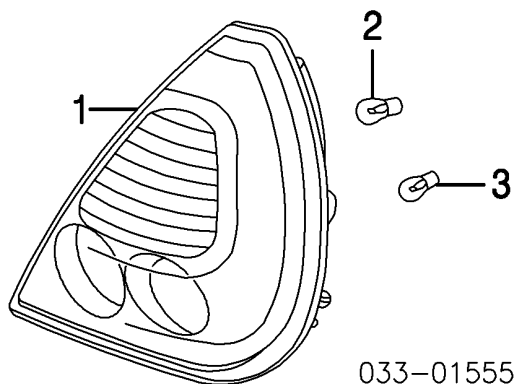

2004 Jaguar XJ8 (none) Sedan

REAR LAMPS

COMBINATION LAMP

R&I Combination Lamp					
		R	.3		
		L	.3		
1 Lamp, Combination					
Chrome					
2004-05		R	.3	C2C33543	$292.43
		L	.3	C2C33545	$292.43
	2006				
To VIN H01625		R	.3	C2C33543	$292.43
		L	.3	C2C33545	$292.43
From VIN H01626		R	.3	C2C33543	$292.43
		L	.3	C2C33545	$292.43
2007-09		R	.3	C2C33543	$292.43
		L	.3	C2C33545	$292.43
Black					
2004-05		R	.3	C2C33544	$316.05
		L	.3	C2C24651	$307.00
	2006				
To VIN H01625		R	.3	C2C33544	$316.05
		L	.3	C2C24651	$307.00
From VIN H01626		R	.3	C2C33544	$316.05
		L	.3	C2C33546	$322.35
2007-09		R	.3	C2C33544	$316.05
		L	.3	C2C33546	$322.35
Red					
	08-09	R		C2C29181	$206.85
		L		C2C29182	$208.43
2 Bulb, Stop/Signal (2/Side)		R	#.2	C2S15076	$5.99
		L	#.2	C2S15076	$5.99
3 Bulb, Back-Up		R	#.2	DBC11382	$2.94
		L	#.2	DBC11382	$2.94

#R&R One Side Complete, Included in R&R Lamp