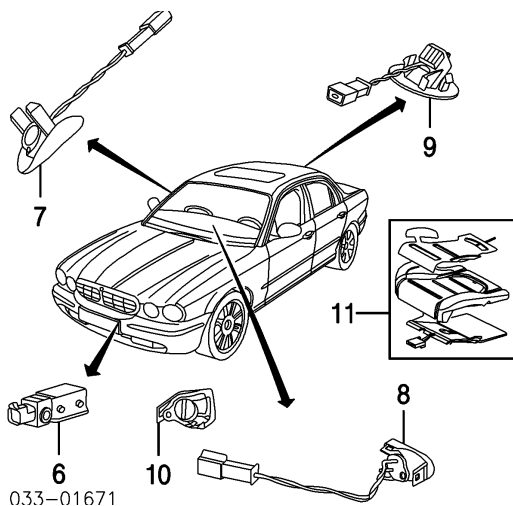

2004 Jaguar XJ8 (none) Sedan

3 Label, Pass Air Bag-See Information Labels Section

4 Control, Air Bag	#.6	C2C3921	$263.50
#w/Seat Assy Removed			
5 Module, Air Bag Control	04-07 #1.0	C2C26062	$352.00
	08-09 #1.0	C2C38025	$469.00

#w/Center Console Removed

6 Sensor, Front Air Bag	.5	C2C30970	$219.50
Sensor, Occupant Detector			
7 Front			
Champagne	1.3	C2C14896SEL	$43.30
Dove	1.3	C2C14896LHJ	$43.30
Gray	1.3	C2C14896LFJ	$43.30
Oatmeal	1.3	C2C14896AGD	$43.30
8 Center Upper	.8	C2C3915	$176.00
9 Rear			
Champagne			
Outer	1.0	XR825149SEL	$161.00
Inner	1.0	XR825144SEL	$161.00
Dove			
Outer	1.0	XR825149LHJ	$161.00
Inner	1.0	XR825144LHJ	$161.00
Gray	1.0	XR825149LFJ	$161.00
Oatmeal	1.0	XR825149AGD	$161.00
10 Center Lower	.8	C2C3920	$87.75
11 Sensor, OPDS¶			
2004-07	R #.9	C2C27696	$880.00
2008-09			
w/Heated Seat	R #.9	C2C37829	$855.00