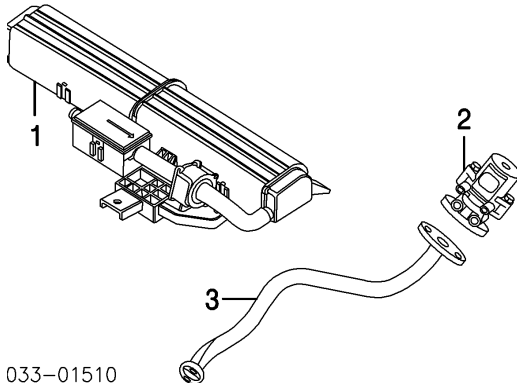

2004 Jaguar XJ8 (none) Sedan

EMISSION SYSTEM

033-01510

1 Canister, Carbon

04-05 #.6 C2C9584 $255.00

06-09 #.6 C2C39518 $249.50

#w/Rear Suspension Crossmember Removed

2 Valve, EGR

1.8 AJ88582 $270.50

3 Pipe, EGR

w/Supercharger

#2.3 AJ87734 $136.00

w/o Supercharger

#2.3 AJ82344 $88.50

#Includes R&R EGR Valve

Sensor, Oxygen

Upper

R #.6 C2P8810 $128.00

L #.6 C2P8810 $128.00

Lower

R #.7 C2C22679 $142.75

L #.7 C2C22679 $142.75

#R&R Both One Side 1.1