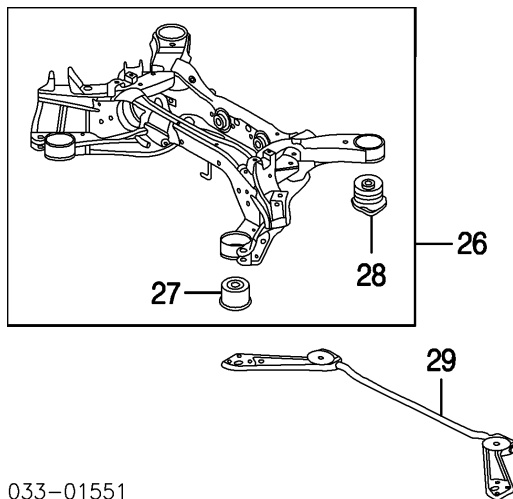

2004 Jaguar XJ8 (none) Sedan

	L	#.8	C2C21164	$750.00
From VIN G36004	R	#.8	C2C39585	$635.00
	L	#.8	C2C24304	$635.00
	2006			
To VIN H08302	R	#.8	C2C39585	$635.00
	L	#.8	C2C24304	$635.00
From VIN H08303	R	#.8	C2C39585	$635.00
	L	#.8	C2C39586	$635.00
2007-09	R	#.8	C2C39585	$635.00
	L	#.8	C2C39586	$635.00

#w/Knuckle Removed Deduct .4, R&R Both Sides 1.4

Sensor, Rear Height-See Electronic Suspension Components Section

21 Link, Stabilizer	R	#.4	C2C18571	$80.25
	L	#.4	C2C18572	$80.25
	#Not Included in O/H			
22 Clamp, Bushing	R	#	XR81837	$10.80
	L	#	XR81837	$10.80
23 Bushing, Bar	R	#	C2C20470	$9.70
	L	#	C2C20470	$9.70
24 Nut, Bushing	R	#	XR81753	$13.90
	L	#	XR81753	$13.90
25 Bar, Stabilizer		#.8	C2C9967	$229.50

#w/Rear Suspension Crossmember Removed, Not Included in O/H

033-01551

26 Crossmember Assy, Rear Suspension