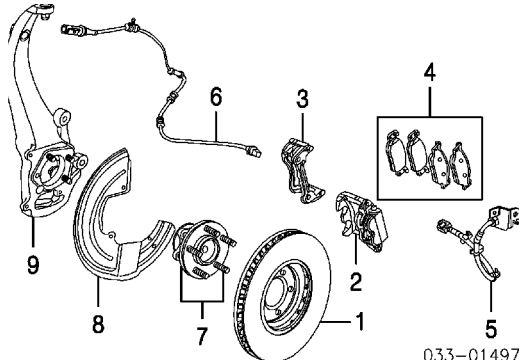

2004 Jaguar XJ8 (none) Sedan

FRONT SUSPENSION

Procedure 11

R&I Suspension/Sub-Frame Assy		4.6
O/H Suspension		
One Side	R	4.4
	L	4.4
Both Sides		8.0
R&R Brake Rotor	R	.6
	L	.6
Adjust Four Wheel Alignment		2.4
Adjust Front Alignment		2.0
Bleed Brake System		.6

NOTE 1: R&I/R&R or O/H Does Not include alignment or bleed brake system.

NOTE 2: All Parts in this section are included in overhaul unless noted otherwise.

1 Rotor Set, Brake (b)				
w/Supercharger	04-05	#	C2C8355	$444.00
	05-09	#	C2C25337	$264.50
w/o Supercharger	04-05	#	C2C8354	$232.50
	06-09	#	C2C25336	$264.50
(b) Set of 2				
#See Headnote for One Side Labor				
2 Caliper, Brake				
w/Supercharger				
2004-05				
w/Logo	R	#.5	C2C11657	$550.00
	L	#.5	C2C11646	$550.00
w/o Logo	R	#.5	C2C11645	$550.00
	L	#.5	C2C11647	$550.00
2006-09	R	#.5	C2C27283	$274.00