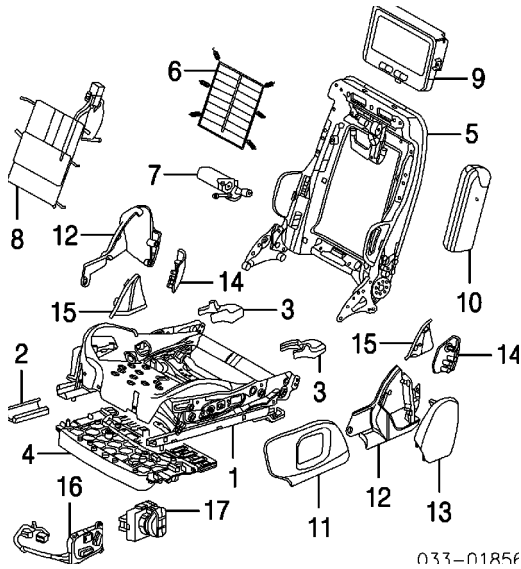

2004 Jaguar XJ8 (none) Sedan

Champagne	C2C22254SEL	$58.75
Charcoal	C2C22254LEG	$58.75
Dove	C2C22254LHJ	$58.75
Ivory	C2C22254NED	$58.75
32 Tray, Panel	C2C22252	$132.00
33 Cover, Tray		
Elm	C2C35006	$310.00
Walnut	C2C22251	$133.50

DRIVER SIDE

R&I Front Seat

.6

1 Track, Seat Adjuster¶			
Short WB			
w/Memory	#1.5	C2C21115	$1,775.00
w/o Memory	#1.5	C2C21114	$1,775.00
Long WB			
w/Memory	#1.5	C2C22245	$1,775.00
w/o Memory	#1.5	C2C22246	$1,625.00
¶Order by Application			
#w/Seat Removed			
2 Cover, Front Track			
Charcoal	04-07	C2C11252LEG	$22.85
	08-09	C2C36016LEG	$22.85
Granite		C2C36016LGP	$22.85
Mocha		C2C36016AMB	$22.85
3 Cover, Rear Track			
Charcoal	R	C2C12413LEG	$22.85
	L	XR835596LEG	$22.85
Granite	R	C2C12413LGP	$22.85