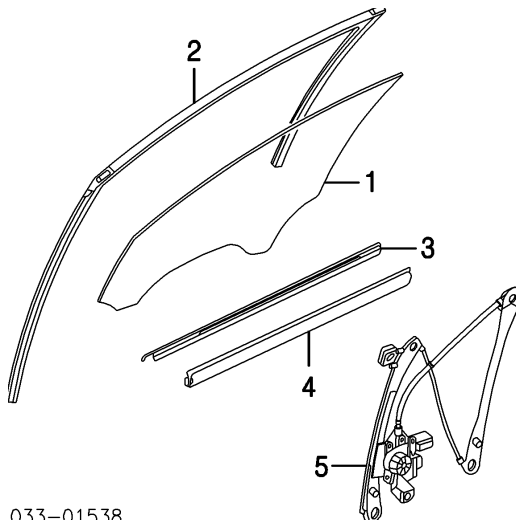

2004 Jaguar XJ8 (none) Sedan

033-01538

1 Glass, Front Door

Jaguar

04-05	R	#1.7	C2C22124	$331.80
	L	#1.7	C2C22125	$331.80
06-09	R	#1.7	C2C21714	$425.25
	L	#1.7	C2C21715	$425.25
04-08	R	#1.7	FD22121GTY	$291.10
	L	#1.7	FD22122GTY	$291.10
09	R	#1.7	N.A.	
	L	#1.7	N.A.	

NAGS

#Includes R&I Carrier Module

2 Channel, Glass

	R	#.2	C2C32505	$55.75
	L	#.2	C2C32506	$55.75

#w/Glass Removed

3 Moulding, Outer Belt-See Exterior Trim Section

4 Moulding, Inner Belt-See Interior Trim Section

5 Regulator, Window

04-06	R	#.3	C2C35649	$344.00
	L	#.3	C2C35650	$344.00
07-09	R	#.3	C2C35649	$344.00
	L	#.3	C2C35650	$344.00

#w/Glass Removed

Motor, Window-Serviced w/Window Regulator