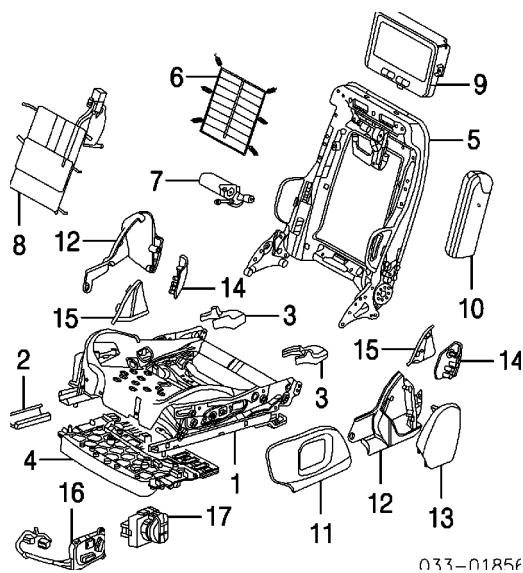

FRONT SEAT
PASSENGER SIDE

033-0185f

R&I Front Seat

.6

1 Track, Seat Adjuster¶			
Short WB			
w/Memory	#1.5	C2C36101	$1,800.00
w/o Memory	#1.5	C2C36098	$1,625.00
Long WB			
w/Memory	#1.5	C2C22242	$1,775.00
w/o Memory	#1.5	C2C22243	$1,625.00
¶Order by Application			
#w/Seat Removed			
2 Cover, Front Track			
Charcoal	04-07	C2C11251LEG	$22.85
	08-09	C2C36015LEG	$22.85
Granite		C2C36015LGP	$22.85
Mocha		C2C36015AMB	$22.85
3 Cover, Rear Track			
Charcoal	R	XR835594LEG	$22.85
	L	C2C12412LEG	$22.85
Granite	R	XR835594LGP	$22.85
	L	C2C12412LGP	$22.85
Mocha	R	XR835594AMB	$22.85
	L	C2C12412AMB	$22.85
Sable	R	XR835594AEK	$22.85
	L	C2C12412AEK	$22.85
4 Cover, Lower	04-07	C2C27691	$19.70
	08-09	C2C39310	$22.85