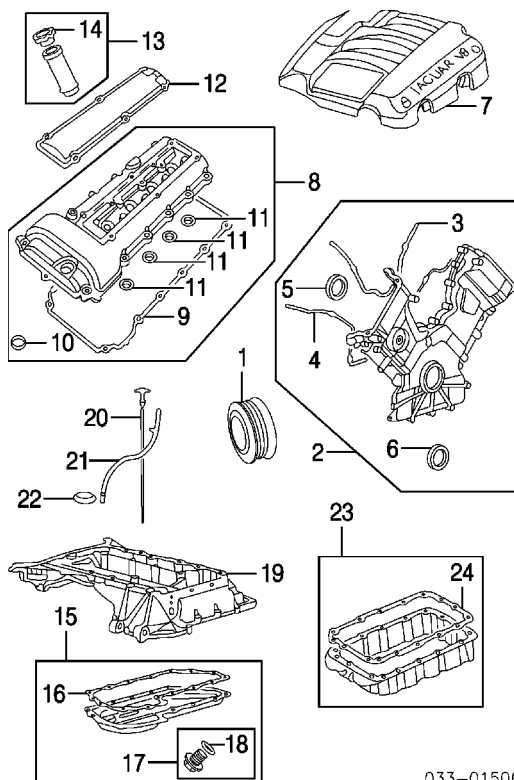

2004 Jaguar XJ8 (none) Sedan

ENGINE/TRANSMISSION

Procedure 12

033-01506

R&I Engine Assy
w/Supercharger
w/o Supercharger

13.0

12.0

1 Pulley, Crankshaft w/Supercharger	4.0	AJ811117	$265.50
w/o Supercharger	3.5	AJ811116	$136.75
2 Cover Assy, Timing w/Supercharger	#9.0	AJ88536	$640.00
w/o Supercharger	#8.5	AJ88535	$620.00
#Includes R&R Crankshaft Damper			
3 Gasket, Inner¶		AJ83699	$26.00
4 Gasket, Outer¶		AJ83700	$57.00
5 Seal, Frt Bearing¶	04-05	AJ83701	$7.05
	06-09	AJ86747	$1.60
6 Seal, Crankshaft¶		AJ83698	$54.25
¶Included w/Timing Cover Assy			
7 Cover, Engine w/Supercharger	.4	C2C37017	$105.25