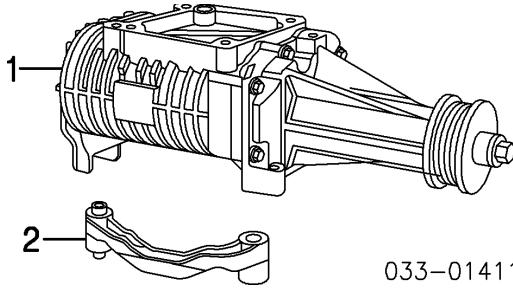

## SUPERCHARGER

1 Supercharger	5.2 AJ89855	\$1,925.00
2 Bracket, Supercharger	NCC7708AB	\$52.50
Belt, Supercharger		
2004-06	.7 C2C26235	\$76.50
	2007	
To VIN H17572	.7 C2C26235	\$76.50
From VIN H17573	.7 C2C37055	\$68.75
2008-09	.7 C2C37055	\$68.75