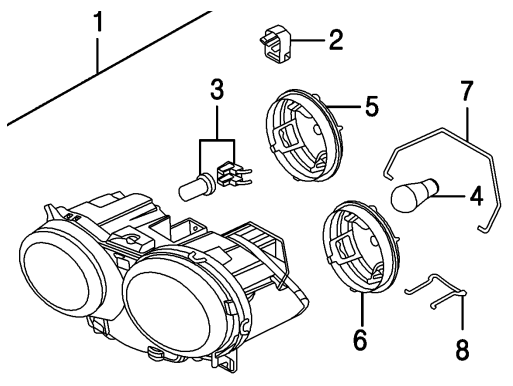

2004 Jaguar XJ8 (none) Sedan

6	Inner, (2/Side)	R	C2C9070	$3.50
		L	C2C9070	$3.50
7	Outer	R	C2C9069	$12.40
		L	C2C9069	$12.40
	Clip, Cover Retaining			
8	Inner	R	C2C9066	$0.70
		L	C2C9066	$0.70
9	Outer	R	C2C9072	$0.70
		L	C2C9072	$0.70

††Included w/Combination Lamp Assy

Harness, Lamp-See Front Inner Structure Section

COMBINATION LAMP
XENON

033-01475

Aim Lamps

R&I Combination Lamp

			.4
R	#.3		
L	#.3		

#w/Front Cover Removed

NOTE: R&R Does Not include aim lamps.

1	Lamp Assy, Combination					
		2004	R	#.3	C2C22624	$1,239.00
			L	#.3	C2C22631	$1,239.00
		2005				
	To VIN G40555		R	#.3	C2C22624	$1,239.00
			L	#.3	C2C22631	$1,239.00
	From VIN G40556		R	#.3	C2C26691	$1,239.00
			L	#.3	C2C26695	$1,239.00