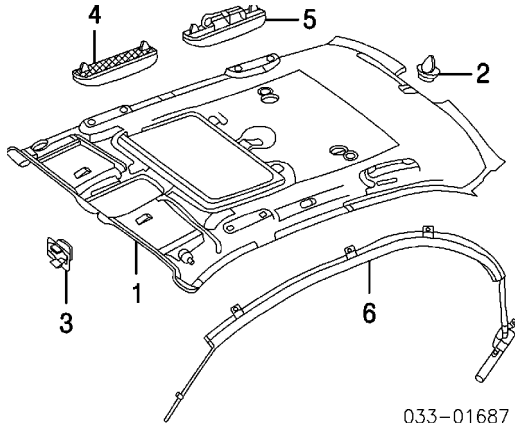

INTERIOR TRIM

033-01687

R&I Headliner

w/Sunroof

#2.5

w/o Sunroof

#2.0

#w/Windshield or Back Glass Removed

1 Headliner¶