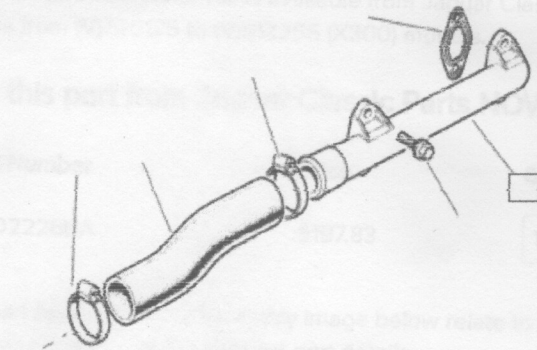

PARTS NEWS

OLDER VEHICLE INFO

ABOUT US

SALES & EVENTS

HELP & FAQ'S

HOW TO ORDER

CONTACT US

Jaguar Classic Parts AU > Part no. NBD2226BA - Water rail parts

PART NO. NBD2226BA - WATER RAIL PARTS

Part suitable for use in:

- XJ Series from (V)720125 to (V)812255 (X300)

SE9990

About Jaguar Classic Parts

Contact Us

Developed by Intuitiv