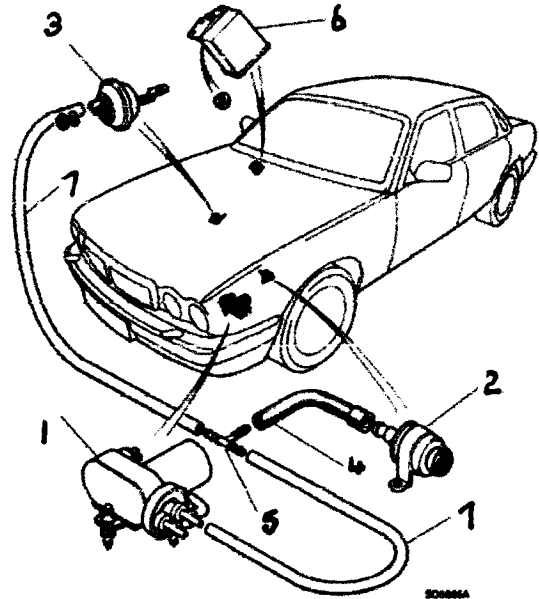

## JAGUAR XJ SERIES X300 PARTS - SPEED CONTROL EQUIPMENT

No.	Description	Price	Quantity	The part numbers in the assembly image below relate to the product number in the table. Clicking on the part number will open up the relevant part details.
0	+ (Unillustrated Parts)			
1	+ Speed control pump			
2	+ Dump valve			
3	+ Speed control actuator			
4	+ Vacuum hose			
5	+ T-piece			
6	+ Speed control module			
7	+ Hose			