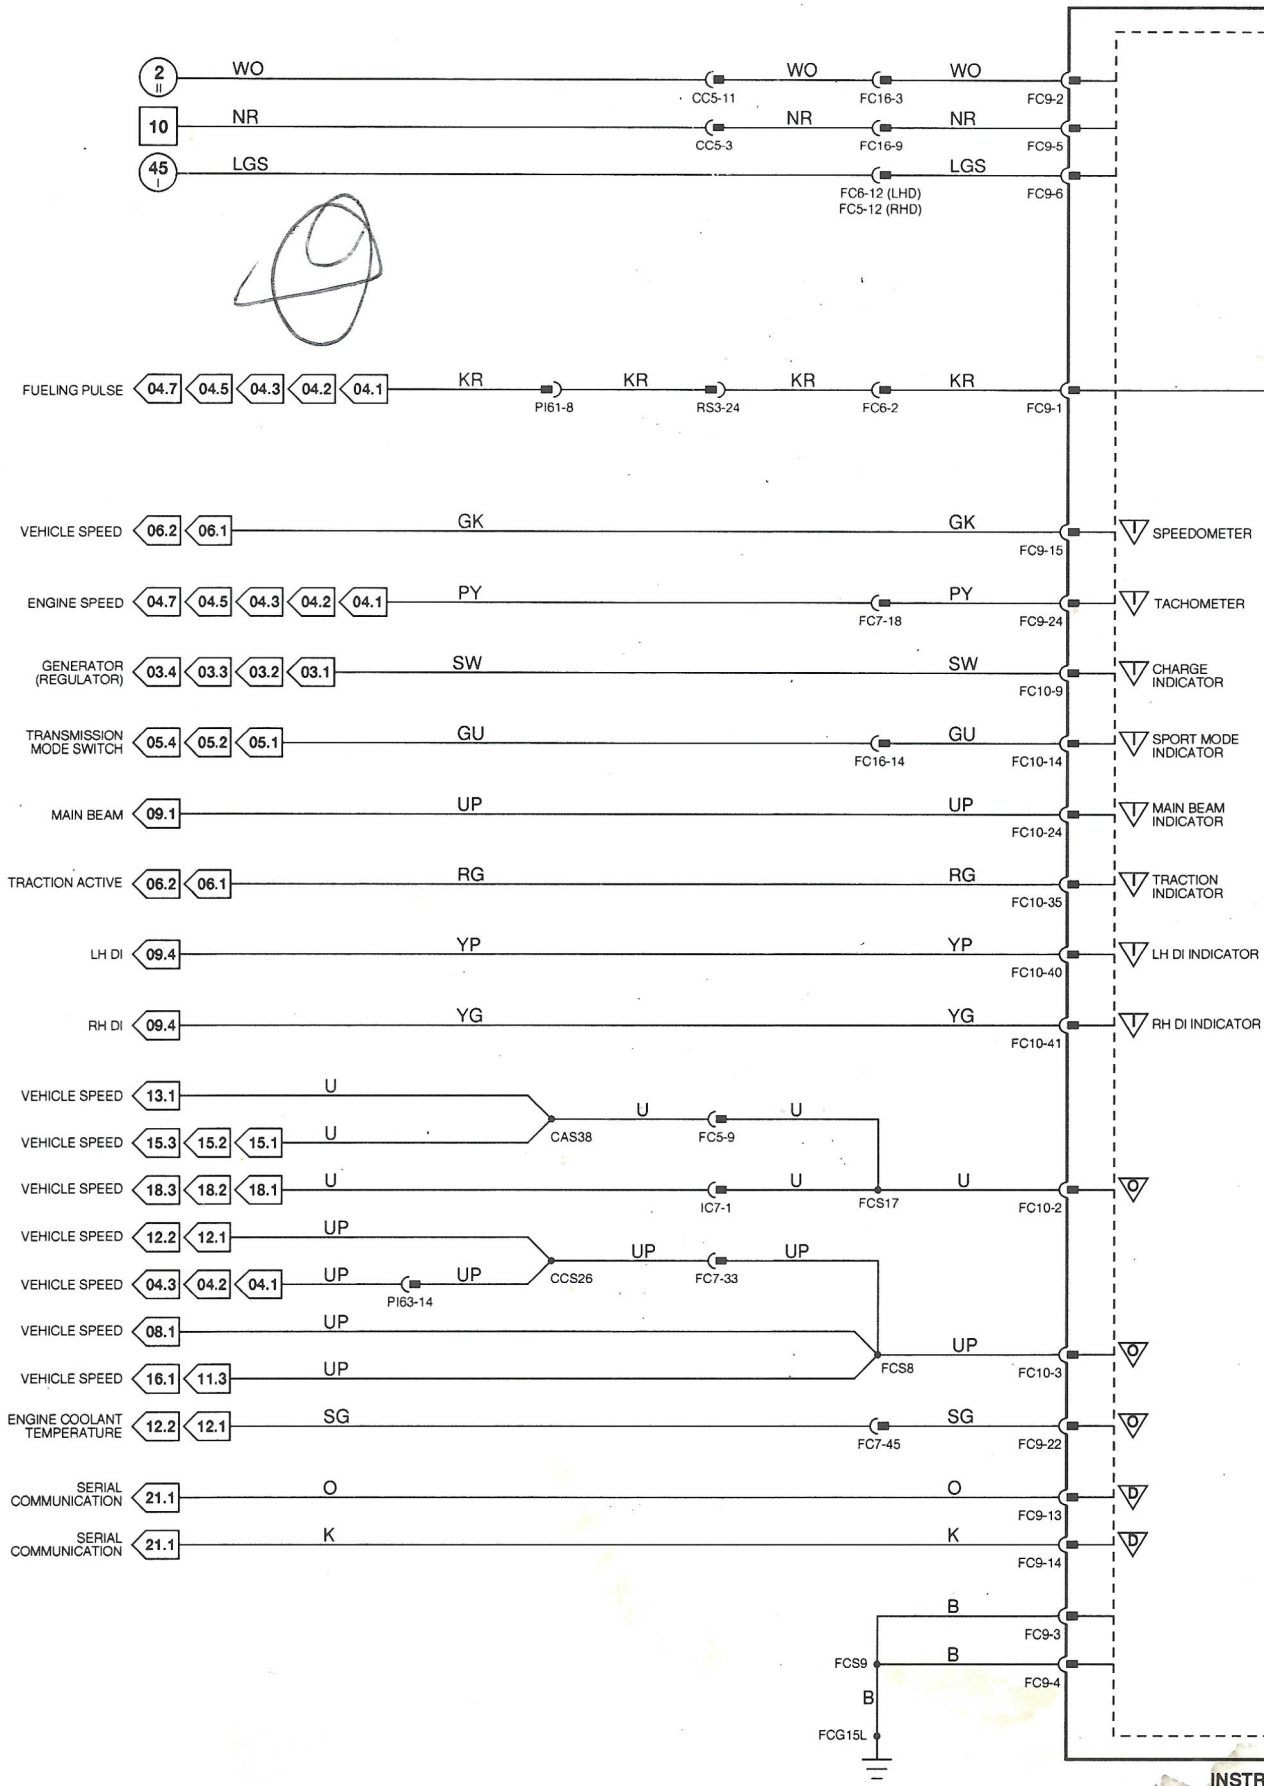

Input
  Output
  Serial and Encoded Communications
  Signal Ground (SG)

VARIANT: All Vehicles  
 VIN RANGE: 746613 →  
 DATE OF ISSUE: NOVEMBER 1995

CAL FOP