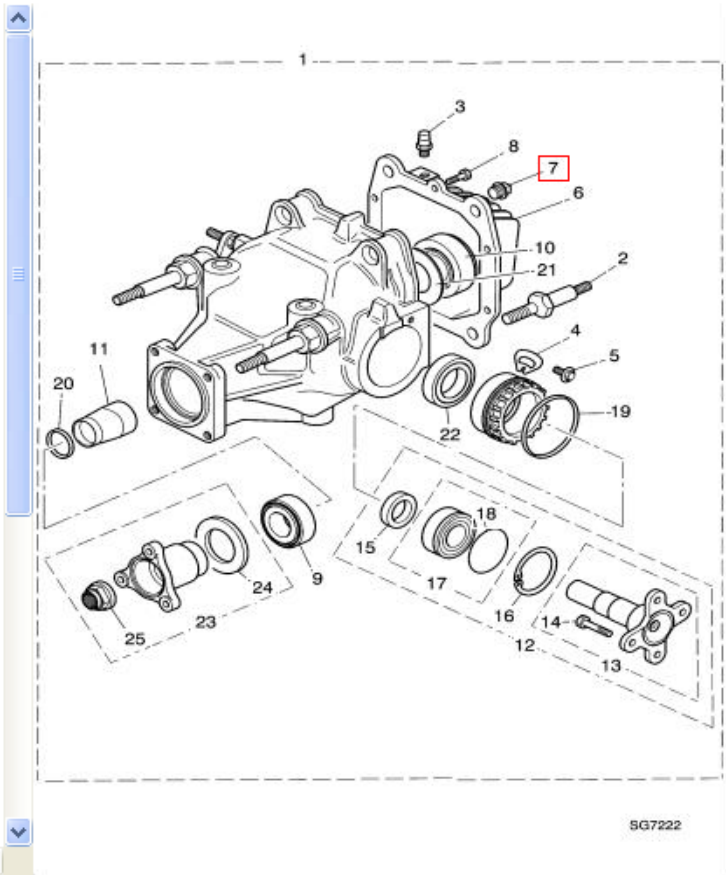

## XJ Series (From (V)812317 to (V)F59525)/TRANSMISSION AND DRIVELINE/DIFFERENTIAL ASSEMBLY ▾

DIFFERENTIAL ASSEMBLY

No	Description	Price \$	Qty
0	(Unillustrated Parts)		
1	Differential		
2	.Tie stud		
3	.Differential case breather		
4	.Lock tab		
5	.Bolt		
6	.End cover		
7	.Female plug		
	+ 0.75" bsp		
	<input type="checkbox"/> JLM632	30.48	<input type="text" value="1"/>
8	.End cover bolt		
9	.Pinion tail bearing		
10	.Pinion head bearing		
11	.Spacer kit		
12	.Axle shaft		
13	..Shaft and stud		
14	...Stud		