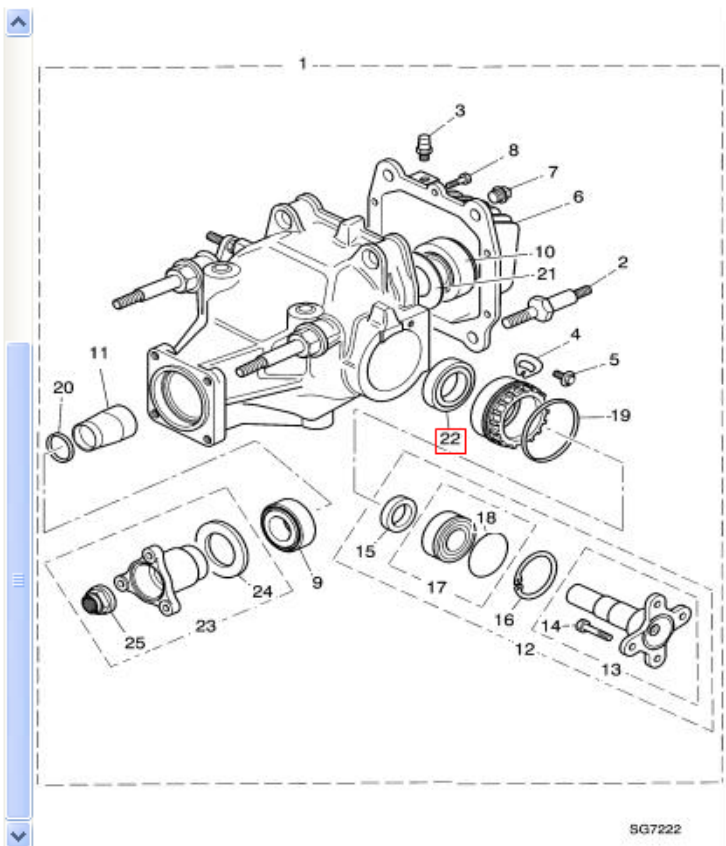

## XJ Series (From (V)812317 to (V)F59525)/TRANSMISSION AND DRIVELINE/DIFFERENTIAL ASSEMBLY ▾

DIFFERENTIAL ASSEMBLY

No	Description	Price \$	Qty
0	(Unillustrated Parts)		
1	Differential		
2	.Tie stud		
3	.Differential case breather		
4	.Lock tab		
5	.Bolt		
6	.End cover		
7	.Female plug		
	+ 0.75" bsp		
	<input type="checkbox"/> JLM632	30.48	<input type="text" value="1"/>
8	.End cover bolt		
9	.Pinion tail bearing		
10	.Pinion head bearing		
11	.Spacer kit		
12	.Axle shaft		
13	..Shaft and stud		
14	...Stud		

## XJ Series (From (V)812317 to (V)F59525)/TRANSMISSION AND DRIVELINE/DIFFERENTIAL ASSEMBLY ▾

DIFFERENTIAL ASSEMBLY

10	+	.Pinion head bearing		
11	+	.Spacer kit		
12	+	.Axle shaft		
13	+	..Shaft and stud		
14	+	...Stud		
15	+	..Bearing retaining collar		
16	+	..Bearing circlip		
17	+	..Differential shaft bearing		
	<input type="checkbox"/>	JLM20337	344.37	<input type="text" value="1"/> <input type="button" value="▶"/>
18	+	...Sealing ring		
19	+	.Bearing housing O-ring		
20	+	.Shim kit		
21	+	.Shim kit		
22	+	.Differential bearing		
	<input type="checkbox"/>	JLM20336	143.11	<input type="text" value="2"/> <input type="button" value="▶"/>
23	+	.Companion flange kit		
24	+	..Pinion oil seal		
25	+	..Pinion locknut		