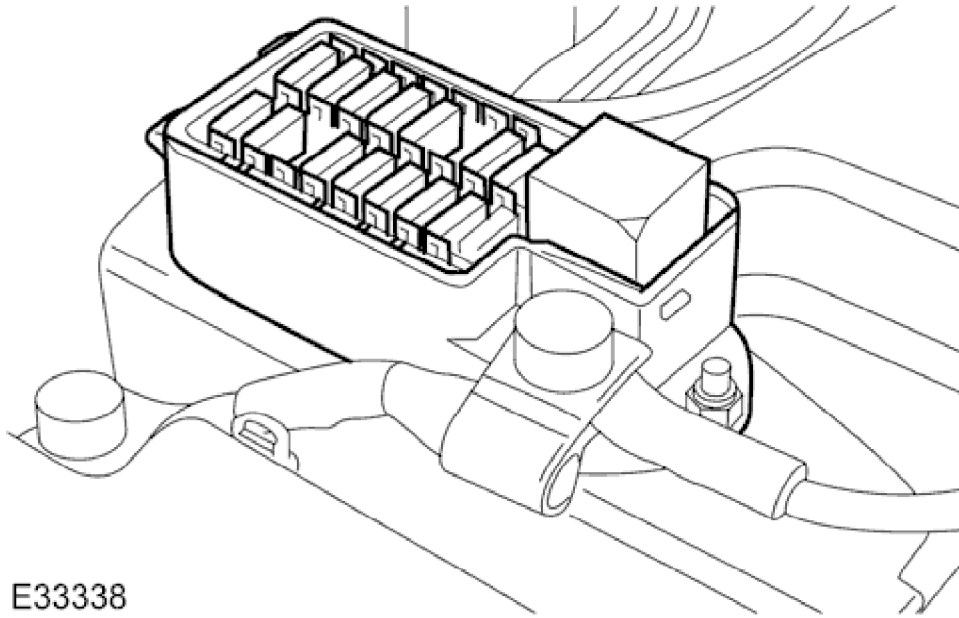

1998 XJ RANGE - Module Communications Network - 418-00

21	10	Left-hand high beam headlamp.
22	30	Wiper motor.

E33338

Engine Management Fuse Box

Fuse No	Rating (amps)	Circuit
1	20	Adaptive damping
2	15	Intercooler water pump (Supercharger)
3	25	Starter solenoid.
4	5	Engine control module.
5	10	Fuel injectors.
6	5	Transmission control module
7	-	Not used.
8	10	Air conditioning compressor clutch.
9	30	Throttle motor.
10	5	Engine control module, Park/Neutral switch, cruise control VSV 1 and 2 (where fitted), EGR valves.
11	-	Not used.
12	10	Air flowmeter, VVT solenoids.
13	-	Not used.
14	10	HO2S sensor heaters (where fitted), EVAP valve, ignition coils relay, throttle motor relay, AC compressor clutch relay, radiator fans control module, CCV.
15	30	Windscreen left-hand heater.
16	5	Control module compartment cooling fan.