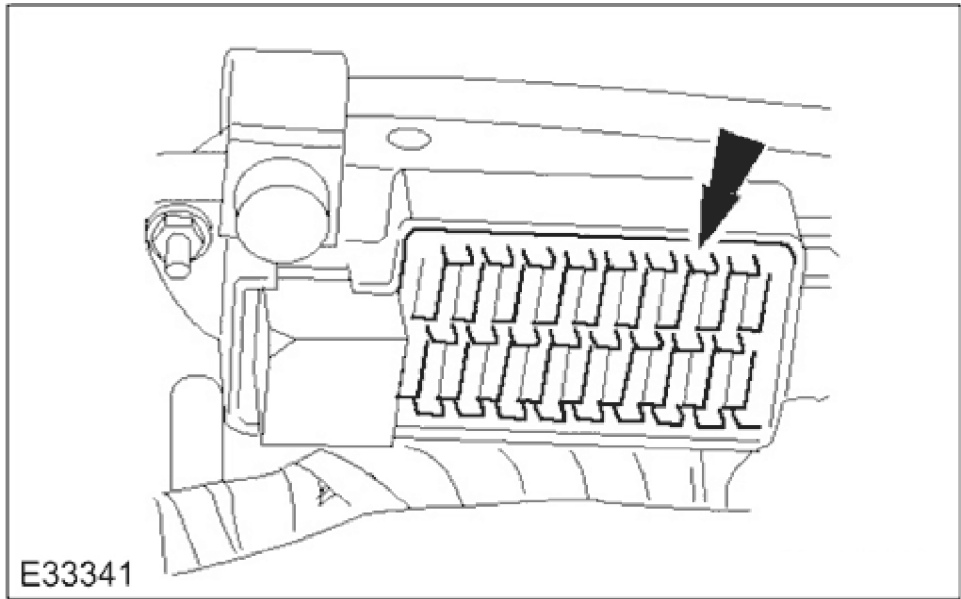

1998 XJ RANGE - Module Communications Network - 418-00

17	30	Windscreen right-hand heater.
18	10	Ignition coils, ignition amplifier.

Heelboard Fuse Box - Right hand side

Fuse No	Rating (amps)	Circuit
1	20	Left-hand seat control module.
2	15	Door lock relay, door locking actuators.
3	15	Body processor module.
4	10	Door mirror heaters, mirror foldback.
5	5	Radio telephone.
6	10	Air conditioning.
7	20	Body processor module (column motor power).
8	5	Rear window switchpack, passenger door switchpack.
9	5	Passenger seat switchpack.
10	5	Radio telephone, rear courtesy lamp/map light.
11	20	Air conditioning right-hand blower relay.
12	5	In-car entertainment.
13	25	Right-hand rear door control module.
14	25	Cigar lighters.
15	25	Right-hand door control module.
16	-	Not used.
17	15	Sunroof.
18	25	Right-hand and left-hand seat heaters.