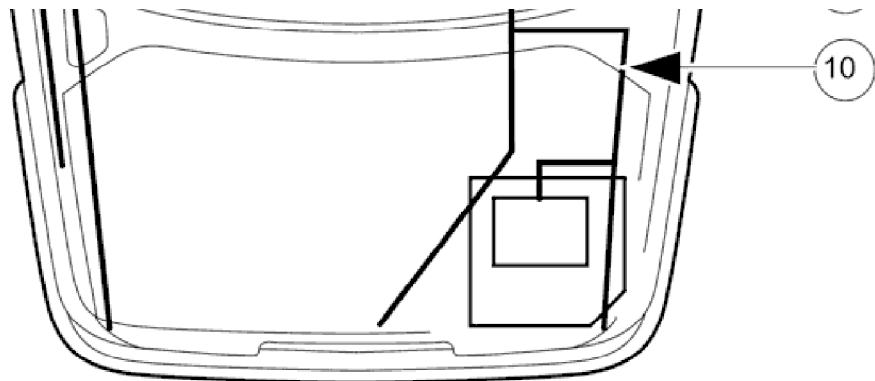

1998 XJ RANGE - Module Communications Network - 418-00

E33340

Parts List

Item	Description
1	Bumper
2	Power Steering Link
3	Engine
4	Front Axle
5	Engine Management
6	Console
7	Seat
8	Cabin
9	Rear Electric Seat Link (optional)
10	Trunk
11	Rear Axle
12	ICE
13	Fascia
14	Forward

Location of J1962 socket

The J1962 socket is located at the driver side inboard footwell.

Fuse Box Details