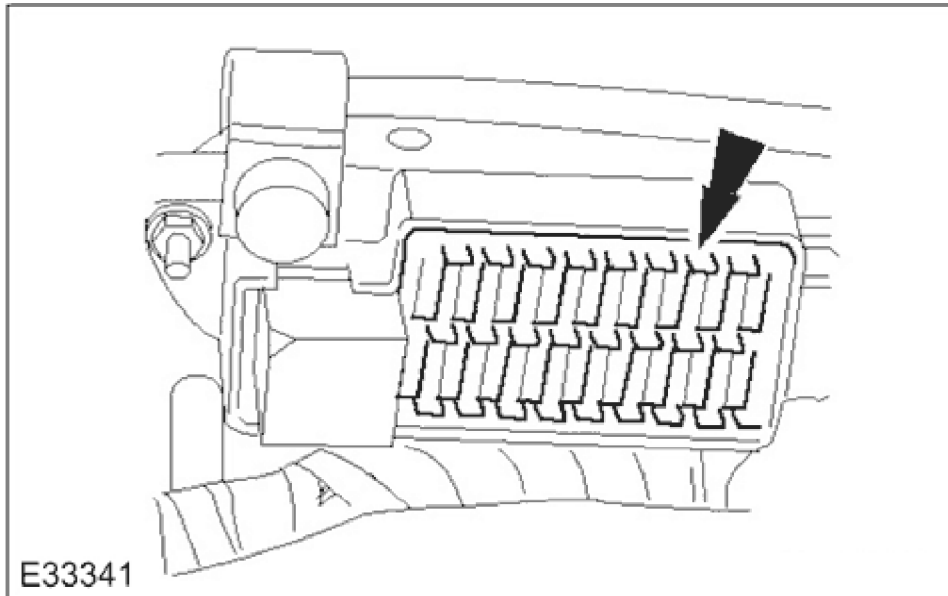

1998 XJ RANGE - Module Communications Network - 418-00

Heelboard Fuse Box - Left hand side

Fuse No	Rating (amps)	Circuit
1	20	Right-hand seat control module.
2	5	Rear window switchpack, driver door key barrel, driver door switchpack and memory.
3	5	Dimmer module.
4	5	Diagnostic connector.
5	15	Body processor module.
6	5	Centre console switchpack, reader exciter ECM
7	15	Body processor module (battery supply for solenoids, lamps and motors).
8	5	Steering column adjust switch, driver seat switchpack.
9	10	Radio/cassette head unit.
10	5	Airbag/SRS
11	20	Air conditioning left-hand blower motor.
12	10	Door mirror heaters relay, air conditioning, blower motor relays, power steering control module.
13	25	Left-hand rear window
14	10	Cruise control switch, instrument cluster, catalytic converter over temperature warning.
15	25	Left-hand door control module.
16	5	Electrochromic interior mirror (where fitted), centre console switchpack, gear selector, traction control switch illumination, J-gate mode switch illumination, pins A9 and D8 trunk fusebox.
17	10	Accessory supply.