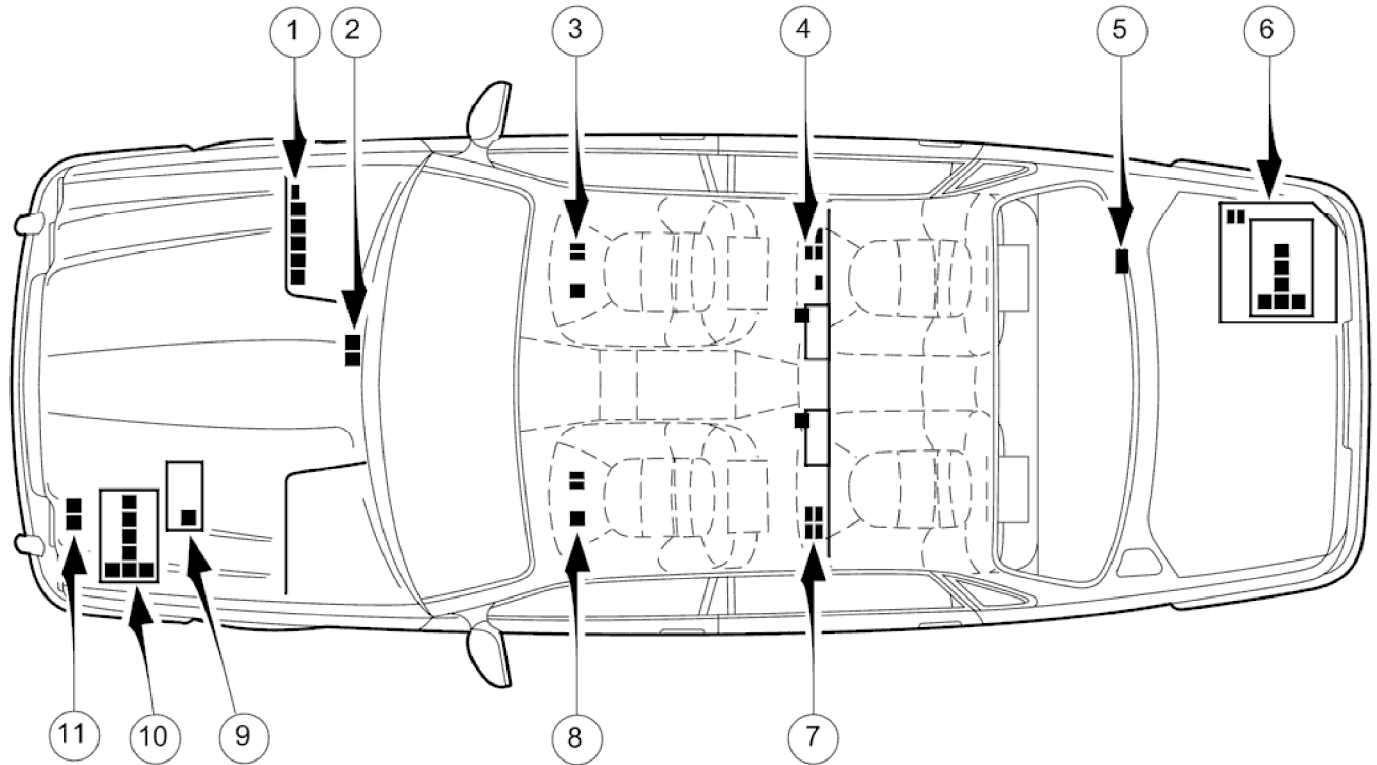

1998 XJ RANGE - Module Communications Network - 418-00

Communications Network

Fuse Boxes and Relays (LH Steering)

E33339

Parts List

Item	Description
1	Engine and Transmission Control Module Compartment Relays (RH Steering opposite)
2	Front Firewall Relays
3	Front Seat Relays - Right Hand Side
4	Heelboard - Right Hand Side
5	High Power Protection Module
6	Trunk Fuse Box
7	Heelboard - Left Hand Side
8	Front Seat Relays - Left Hand Side
9	Engine Management Fuse Box
10	Engine Compartment Fuse Box
11	Engine Compartment Front Relays

There are six fuse box assemblies per vehicle, five of which have conventional, replaceable fuses. The High Power Protection Module does not have conventional fuses, it comprises three 250 Amp fusible links to protect the starting circuit (two connected in parallel) and the battery positive supply to the other fuse boxes.