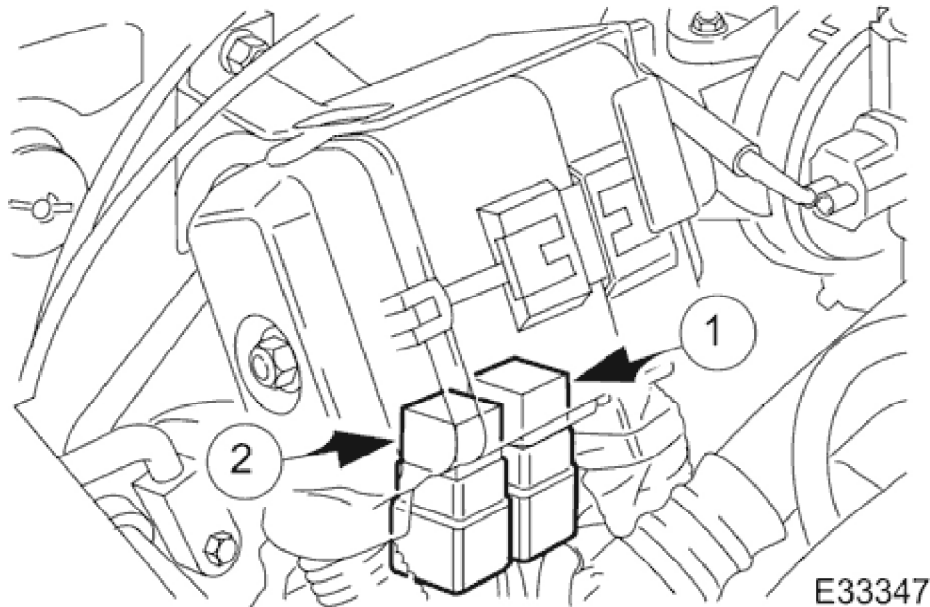

1998 XJ RANGE - Module Communications Network - 418-00

E33347

Front Firewall Relays

Relay No	Color	Circuit
1	Black	Windshield RH heater (where fitted)
2	Black	Windshield LH heater (where fitted)