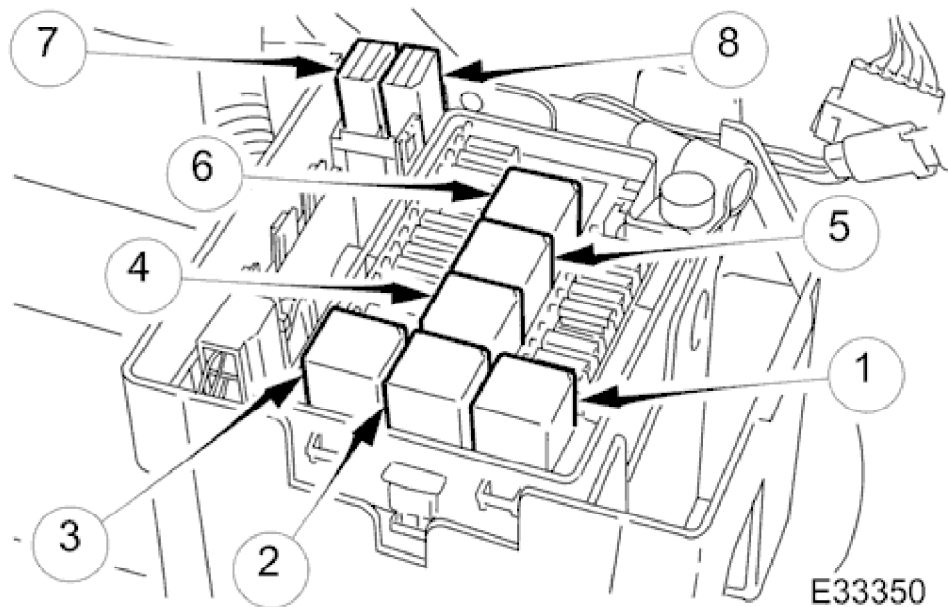

1998 XJ RANGE - Module Communications Network - 418-00

Trunk Fuse Box Relays

Relay No	Color	Circuit
1	Brown	Second fuel pump (SC models only)
2	Brown	Rear window defroster
3	Brown	Side marker, license plate and trailer rear lamps
4	Brown	Fuel pump
5	Brown	Stop lamps (HMSL and trailer only)
6	Violet	Accessory socket (where fitted)
7	Violet	Fuel filler flap lock
8	Violet	Fuel filler flap unlock