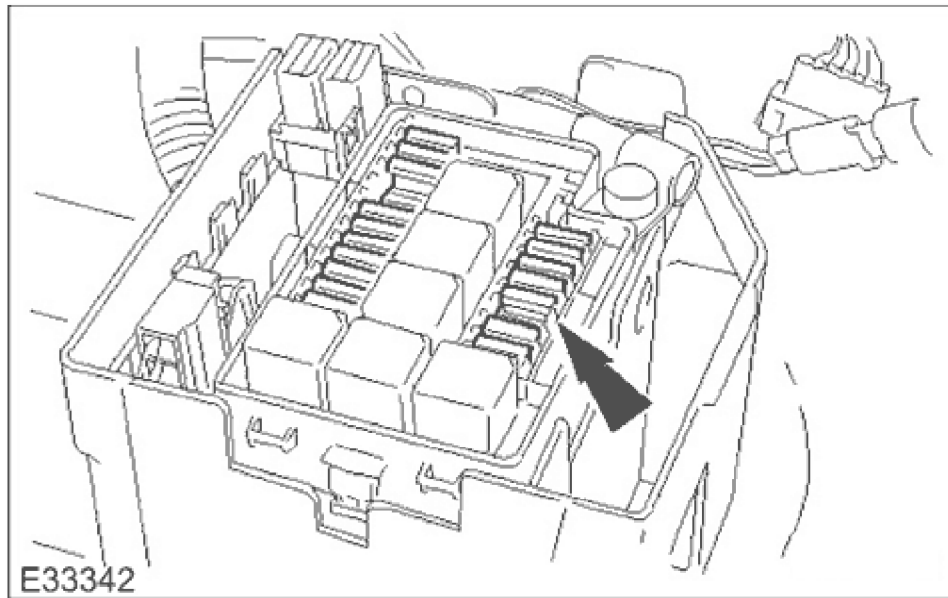

1998 XJ RANGE - Module Communications Network - 418-00

18	5	Instrument cluster.

Trunk Fuse Box

Fuse No	Rating (amps)	Circuit
1	10	Security and locking control module (Reversing lamps, rear fog lamps, stop lamps, electrochromic mirror).
2	5	Fuel filler flap.
3	10	F16 left-hand heelboard (where fitted).
4	5	Diagnostic connector.
5	5	Right-hand and left-hand seat timer (rear).
6	-	Not used.
7	20	Fuel pump.
8	10	High mounted stop lamp, caravan/trailer stop lamps
9	10	Antenna motor.
10	10	Security and locking control module (trunk release, caravan/trailer direction indicators, fuel filler flap relay).
11	10	Accessory sockets.
12	15	In-car entertainment power amplifier.
13	-	Not used.
14	-	Not used.
15	20	Fuel pump (supercharger, where fitted).
16	20	Caravan/trailer connector.
17	25	Heated rear screen.
18	20	Rear seat movement.