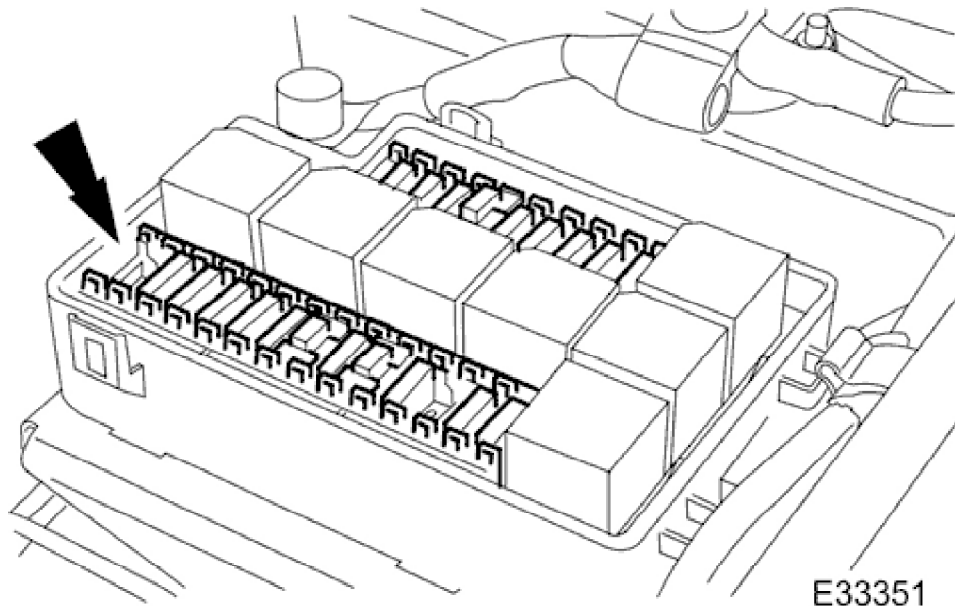

There are six fuse box assemblies per vehicle, five of which have conventional, replaceable fuses. The High Power Protection Module does not have conventional fuses, it comprises three 250 Amp fusible links to protect the starting circuit (two connected in parallel) and the battery positive supply to the other fuse boxes.

Wiring Harnesses

1998 XJ RANGE - Module Communications Network - 418-00

1998 XJ RANGE - Module Communications Network - 418-00

E33340

Parts List

Item	Description
1	Bumper
2	Power Steering Link
3	Engine
4	Front Axle
5	Engine Management
6	Console
7	Seat
8	Cabin
9	Rear Electric Seat Link (optional)
10	Trunk
11	Rear Axle
12	ICE
13	Fascia
14	Forward

Location of J1962 socket

The J1962 socket is located at the driver side inboard footwell.

Fuse Box Details

1998 XJ RANGE - Module Communications Network - 418-00

Engine Compartment Fuse Box

Fuse No	Rating (amps)	Circuit
1	10	Transmission control module.
2	5	Screen heaters relay, alternator regulator.
3	10	Security sounder, headlamp levelling, ignition coils +Ve, fog lamp switches.
4	5	ABS control module.
5	10	Adaptive damping, starter relay coil, engine management control module and relays.
6	10	Right-hand low beam headlamp.
7	30	Power wash pump.
8	10	Left-hand low beam headlamp.
9	10	Security sounder.
10	-	Not used.
11	10	Right-hand horn.
12	30	Radiator cooling fans series/right-hand fast.
13	10	Left-hand horn
14	30	Cooling fans left-hand fast.
15	10	Air conditioning coolant pump.
16	30	ABS pump control.
17	15	Front fog lamps.
18	30	ABS pump motor.
19	10	Right-hand high beam headlamp.
20	-	Not used.