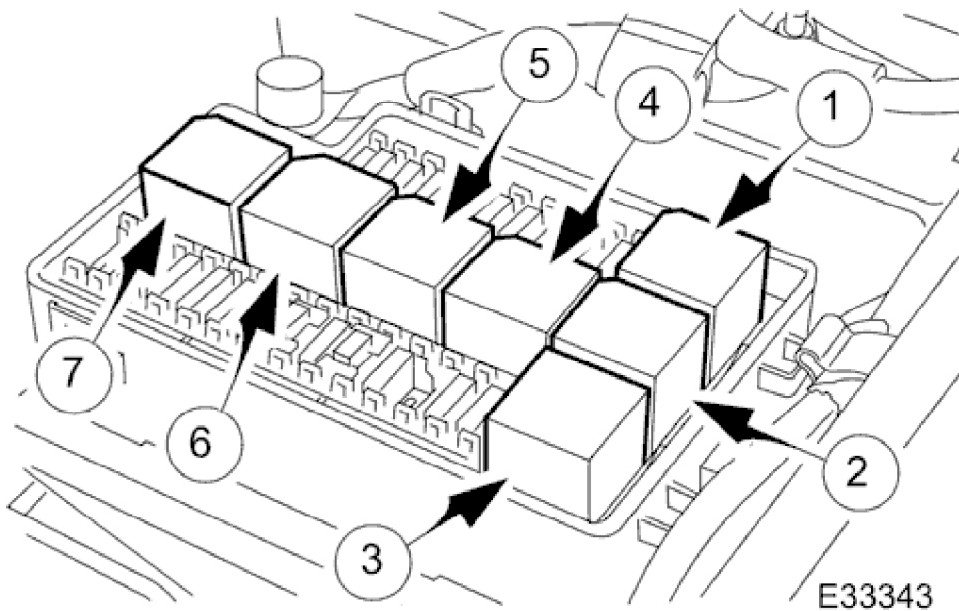

1998 XJ RANGE - Module Communications Network - 418-00

19	5	Right-hand side lamps, left-hand and right-hand number plate lights, caravan/trailer.
20	20	Rear seat movement.
21	5	Left-hand side lamps, left-hand and right-hand sidemarker lights, caravan/trailer.
22	20	Rear seat heaters.

Relay Details

Engine Compartment Fuse Box Relays

Relay No	Color	Circuit
1	Brown	Air conditioning coolant pump
2	Brown	Front fog lamps
3	Brown	Headlamps - high beam
4	Brown	Headlamps - power wash pump (where fitted)
5	Brown	Headlamps - low beam
6	Brown	Horns
7	Brown	Ignition +