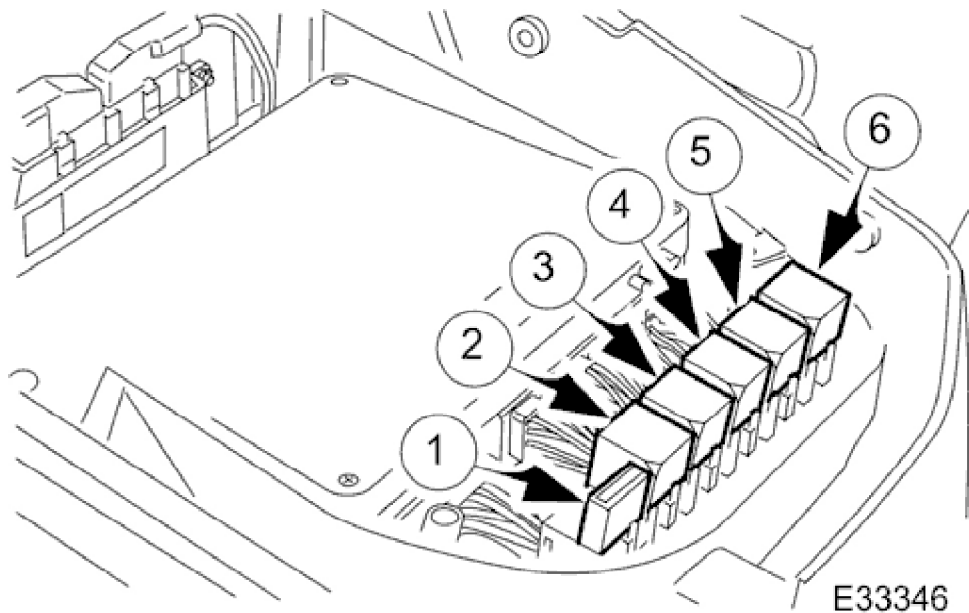

Engine Management Fuse Box Relay

Relay No	Color	Circuit
1	Brown	EMS control relay

Engine Compartment - Front Relays

1998 XJ RANGE - Module Communications Network - 418-00

Relay No	Color	Circuit
1	Black	Windshield wiper fast/slow
2	Black	Windshield wiper on/off