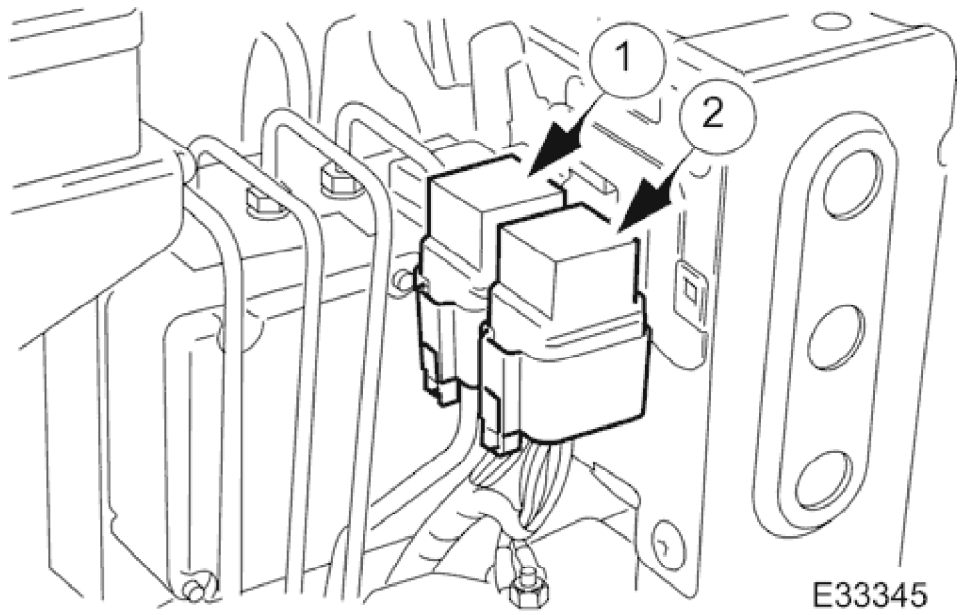

Engine Compartment - Front Relays