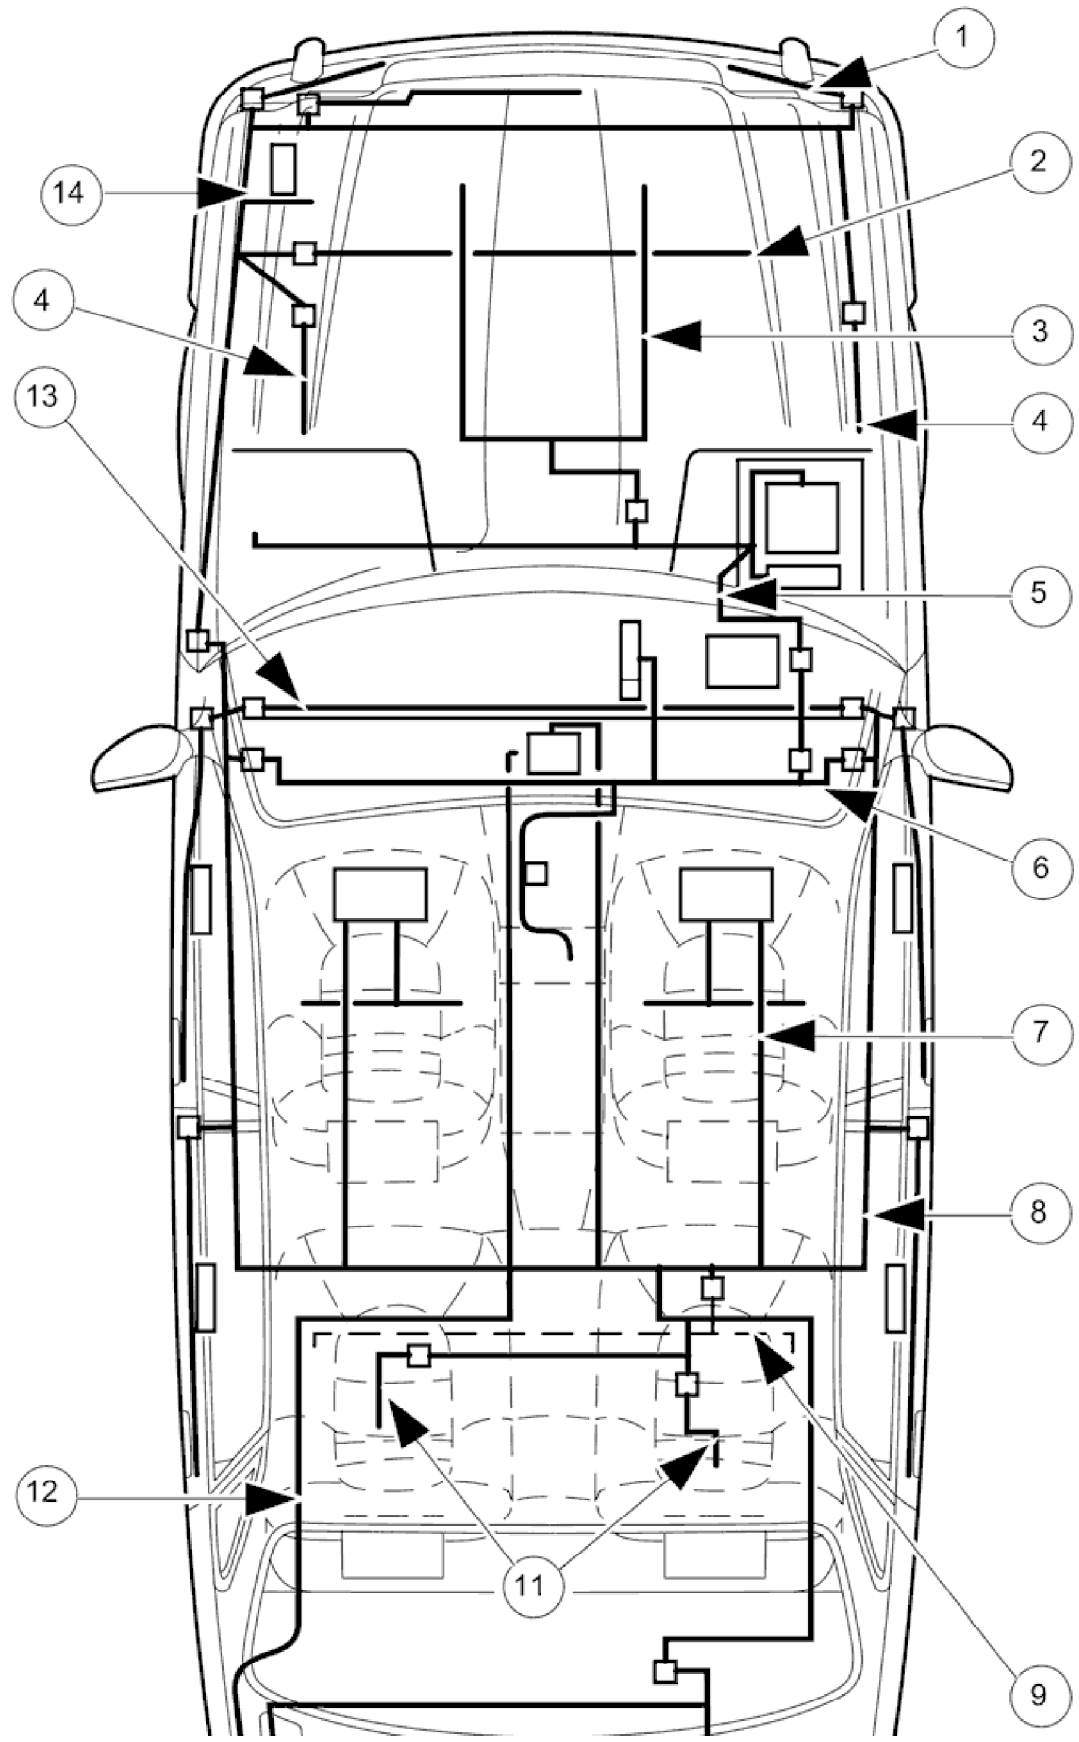

1998 XJ RANGE - Module Communications Network - 418-00