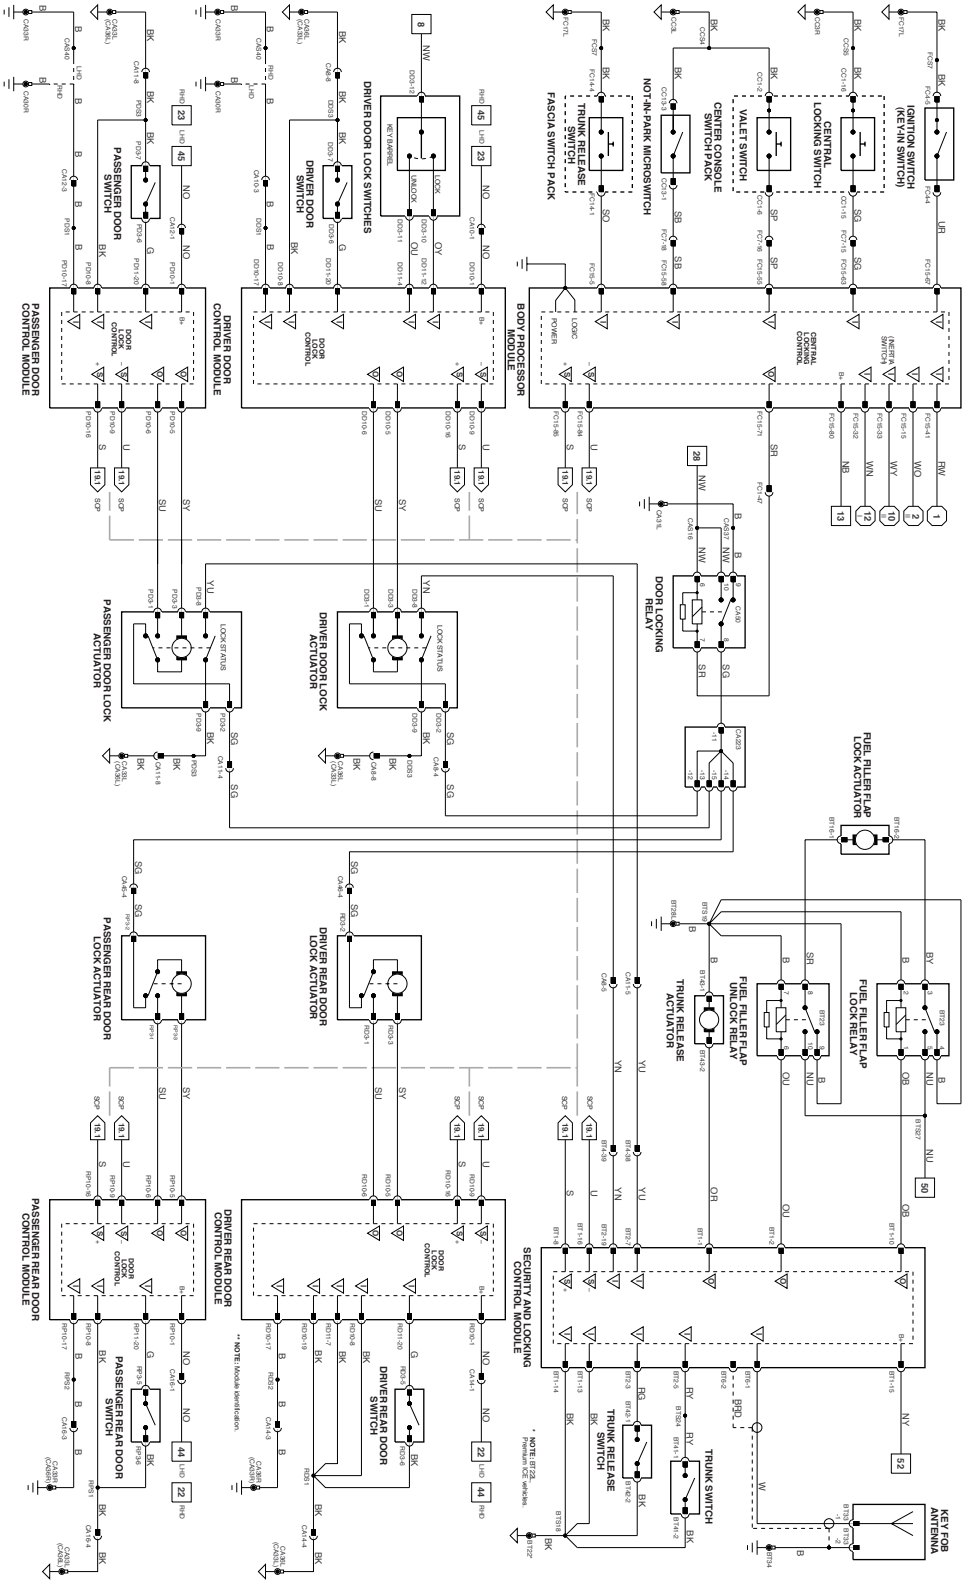

XJ Series 1999

Central Door Locking: ROW

Central Door Locking: ROW

Fig. 13.1

1	6	7	48	9	42	1	19
Fig. 01.1		Fig. 01.2		Fig. 01.4		Fig. 02.1	
48	83	49	83	42	49	1	19
Fig. 01.3		Fig. 01.5		Fig. 01.5		Fig. 02.1	

▽ Input	▽ Output	▽ Serial and Encoded
▽ CAN (Network)	▽ CAN (Network)	▽ CAN (Network)
▽ CAN (Network)	▽ CAN (Network)	▽ CAN (Network)

VARIANT: ROW VEHICLES	VIN RANGE: 883938
DATE OF ISSUE: SEPTEMBER 1998	→ SCP NETWORK