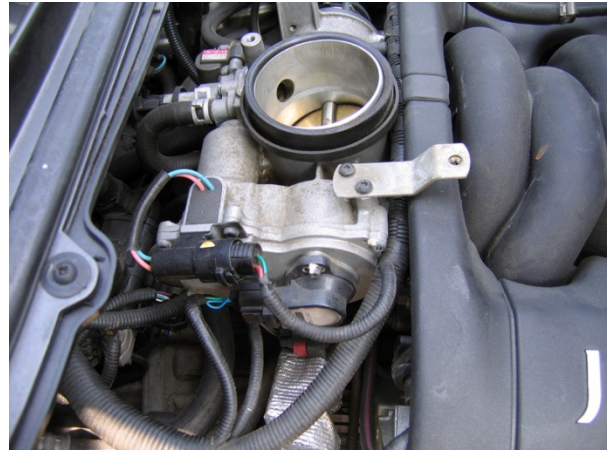

[www.jagrepair.com](http://www.jagrepair.com)

Top View of Throttle Body

With intake removed

Side view of plugs

Readjust plug connectors

Found that the plug stays were broken

Another view

Mirror view