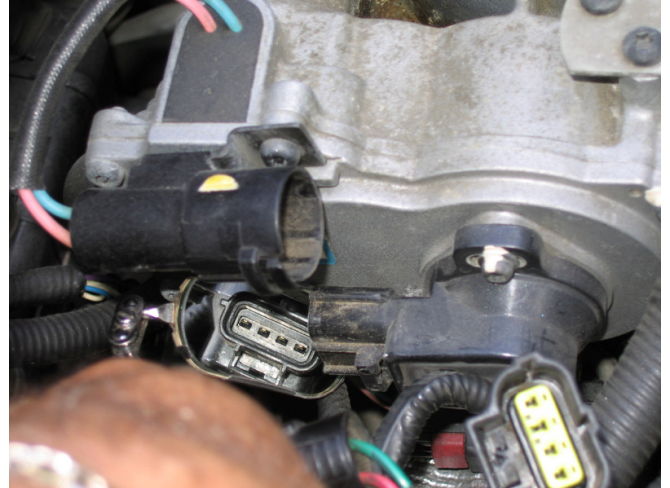

[www.jagrepair.com](http://www.jagrepair.com)

Top View of Throttle Body

With intake removed

Side view of plugs

Readjust plug connectors

Found that the plug stays were broken

Another view

Mirror view