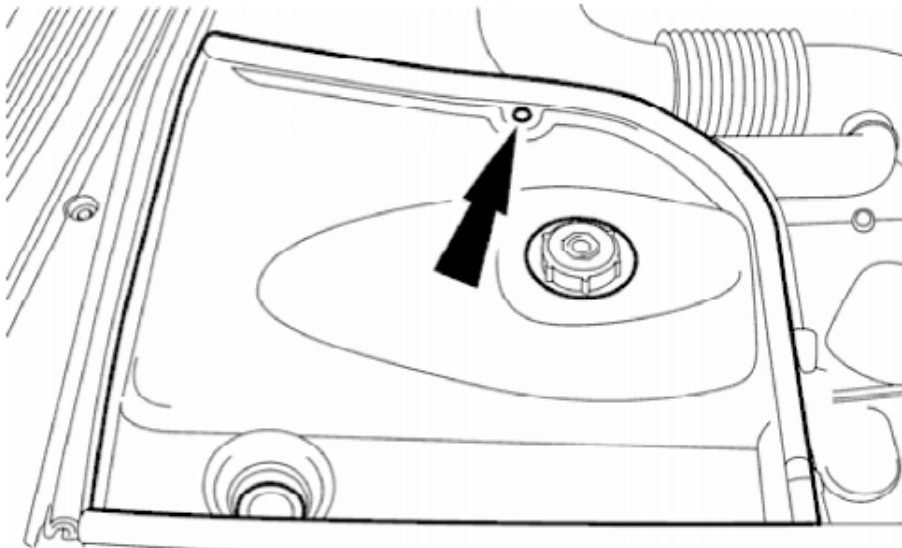

Engine Bulkhead Covers (driver side & middle covers)

Driver Side Bulkhead Cover 76.11.34

Removal

Left Hand Drive (US)

E37911

Right Hand Drive (Rest Of World)

1. **CAUTION:**

Make sure the driver side bulkhead cover locating peg is not damaged during removal. Failure to follow this instruction may result in damage to the vehicle.

Remove the driver side bulkhead cover.

Installation

1. To install, reverse the removal procedure.

2001 XJ RANGE - Interior Trim and Ornamentation - 501-05

Engine Cover 76.11.35

Removal

1. Remove the passenger side and driver side bulkhead covers. <<501-02>>