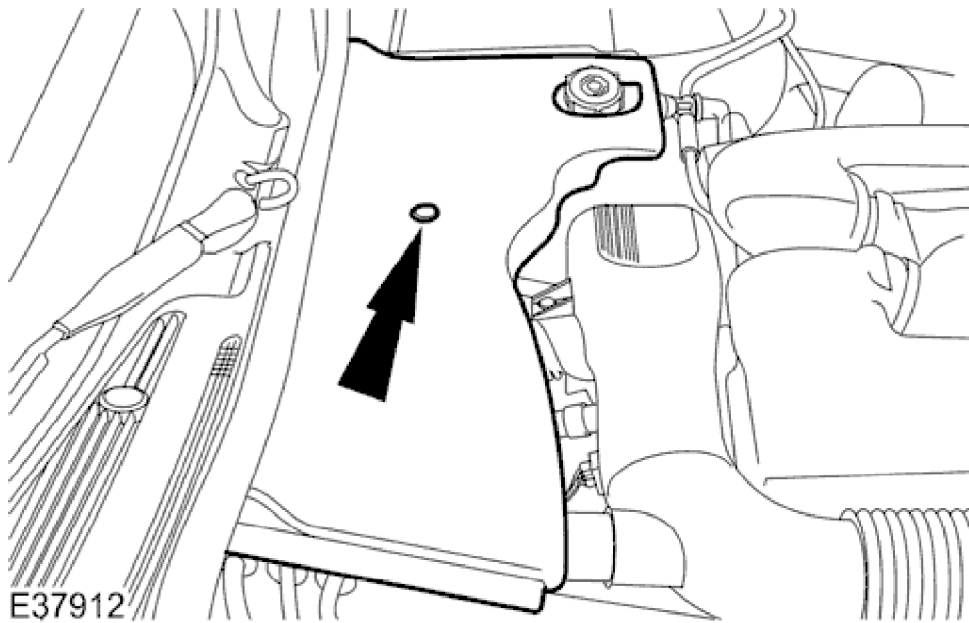

Engine Bulkhead Covers (driver side & middle covers)

Driver Side Bulkhead Cover 76.11.34

Removal

Left Hand Drive (US)

E37911

Right Hand Drive (Rest Of World)

1. **CAUTION:**

Make sure the driver side bulkhead cover locating peg is not damaged during removal. Failure to follow this instruction may result in damage to the vehicle.

Remove the driver side bulkhead cover.

Installation

1. To install, reverse the removal procedure.

2001 XJ RANGE - Interior Trim and Ornamentation - 501-05

Engine Cover 76.11.35

Removal

1. Remove the passenger side and driver side bulkhead covers. <<501-02>>