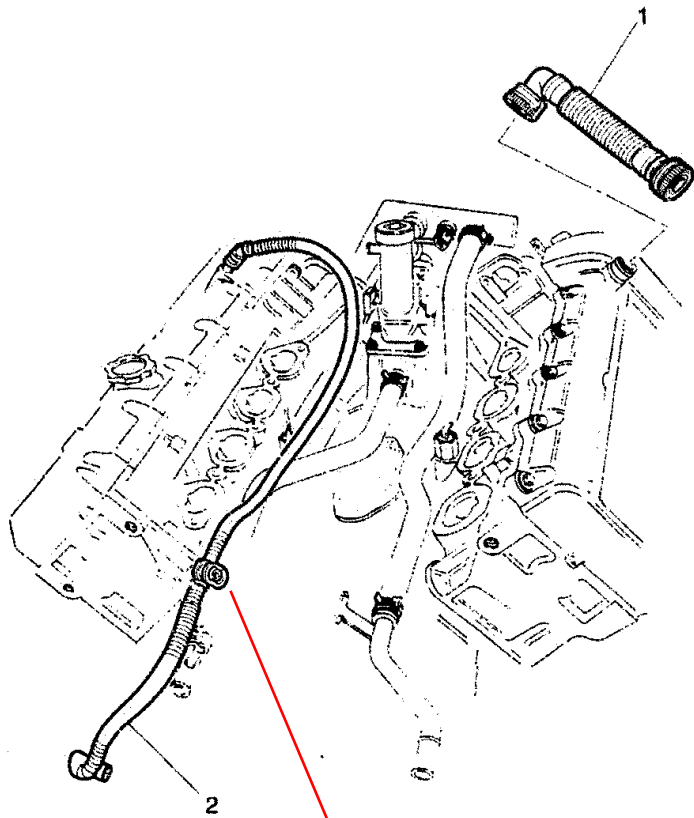

BREATHER SYSTEM-3.2/4.0 LITRE-V8

| Mus Part Number | Description | Quantity | Change Point | Remarks |
|-----------------|---------------------|----------|--------------|-------------------------------|
| 1 NCA 3951CB | Breather hose | 1 | | |
| 2 AJ8 2136 | Breather hose | 1 | | Except 4.0 Litre supercharged |
| 2 AJ8 2135 | Breath: hose | 1 | | 4.0 Litre supercharged |

TO LARGE PORT ON
INTAKE ELBOW