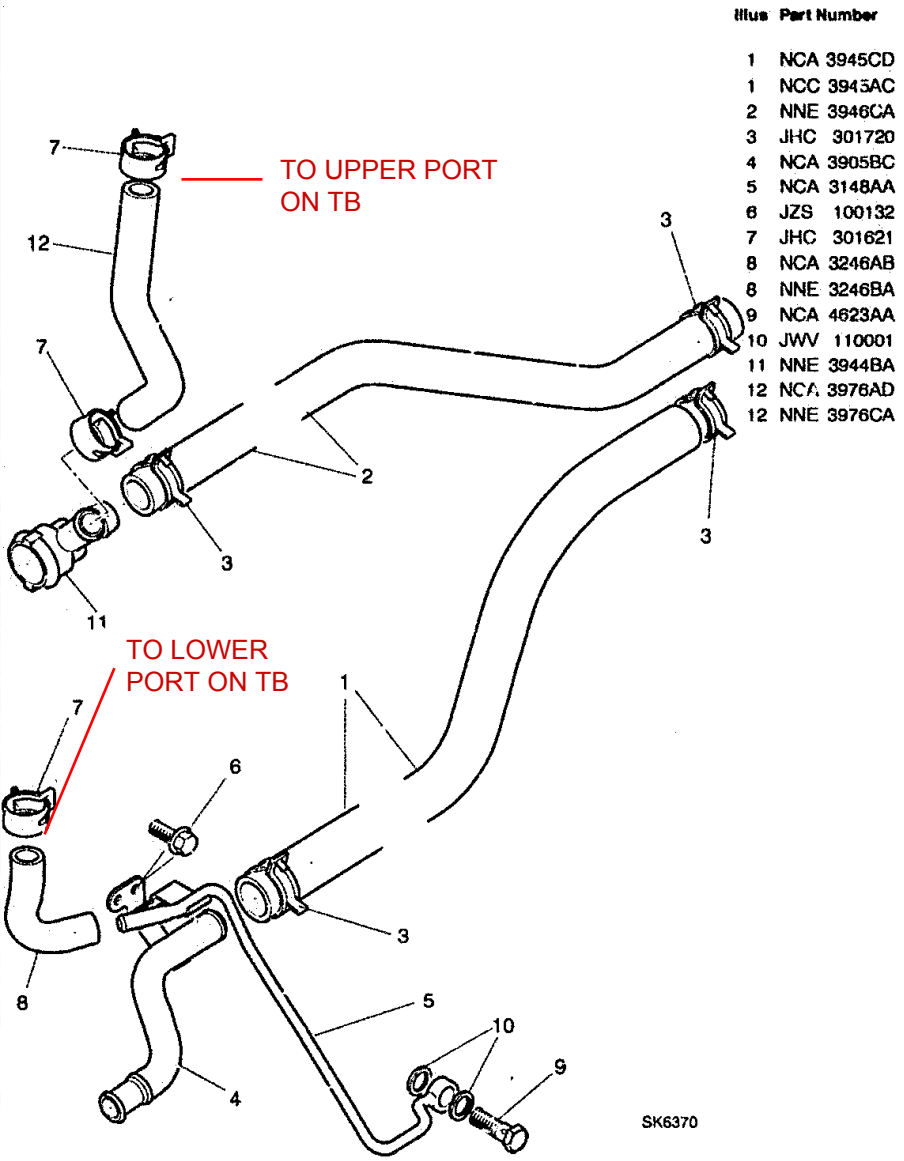

HEATER PIPES FEED AND RETURN

Illus	Part Number	Description	Quantity	Change Point	Remarks
1	NCA 3945CD	Heater feed hose.....	1		Except 4.0 Litre supercharged
1	NCC 3945AC	Heater feed hose.....	1		4.0 Litre supercharged
2	NNE 3946CA	Heater return hose.....	1		
3	JHC 301720	Hose clamp-27mm.....	6		
4	NCA 3905BC	Heater feed pipe.....	1		
5	NCA 3148AA	Pipe.....	1		
6	JZS 100132	Screw-M6 x 14mm.....	2		
7	JHC 301621	Hose clamp.....	4		
8	NCA 3246AB	Hose.....	1	(1)	
8	NNE 3246BA	Hose.....	1	(2)	
9	NCA 4623AA	Banjo bolt.....	1		
10	JWV 110001	Washer.....	1		
11	NNE 3944BA	3 way connector.....	1		
12	NCA 3976AD	Hose.....	1	(1)	
12	NNE 3976CA	Hose.....	1	(2)	

SK6370

CHANGE POINTS:
(1) To (V) 853935
(2) From (V) 853936