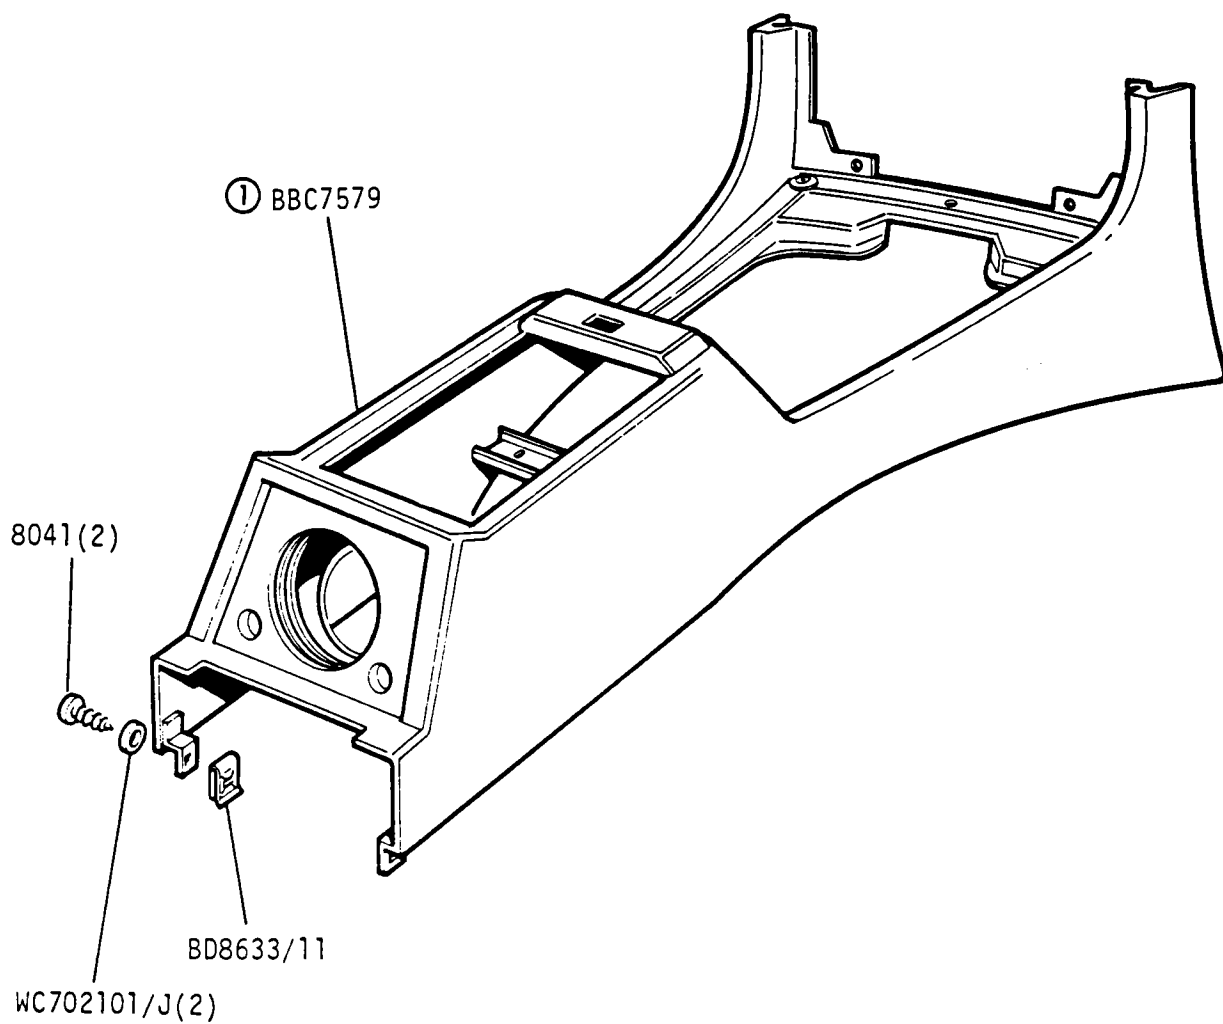

GROUP M
BODY AND FITTINGS - console

① To order trimmed
parts refer to
B 05 to B 07

VS3921

Jaguar XJ6 3.4 and 4.2 and Jaguar Sovereign Series 3
Daimler 4.2 and Jaguar Vanden Plas Series 3

2J 08L