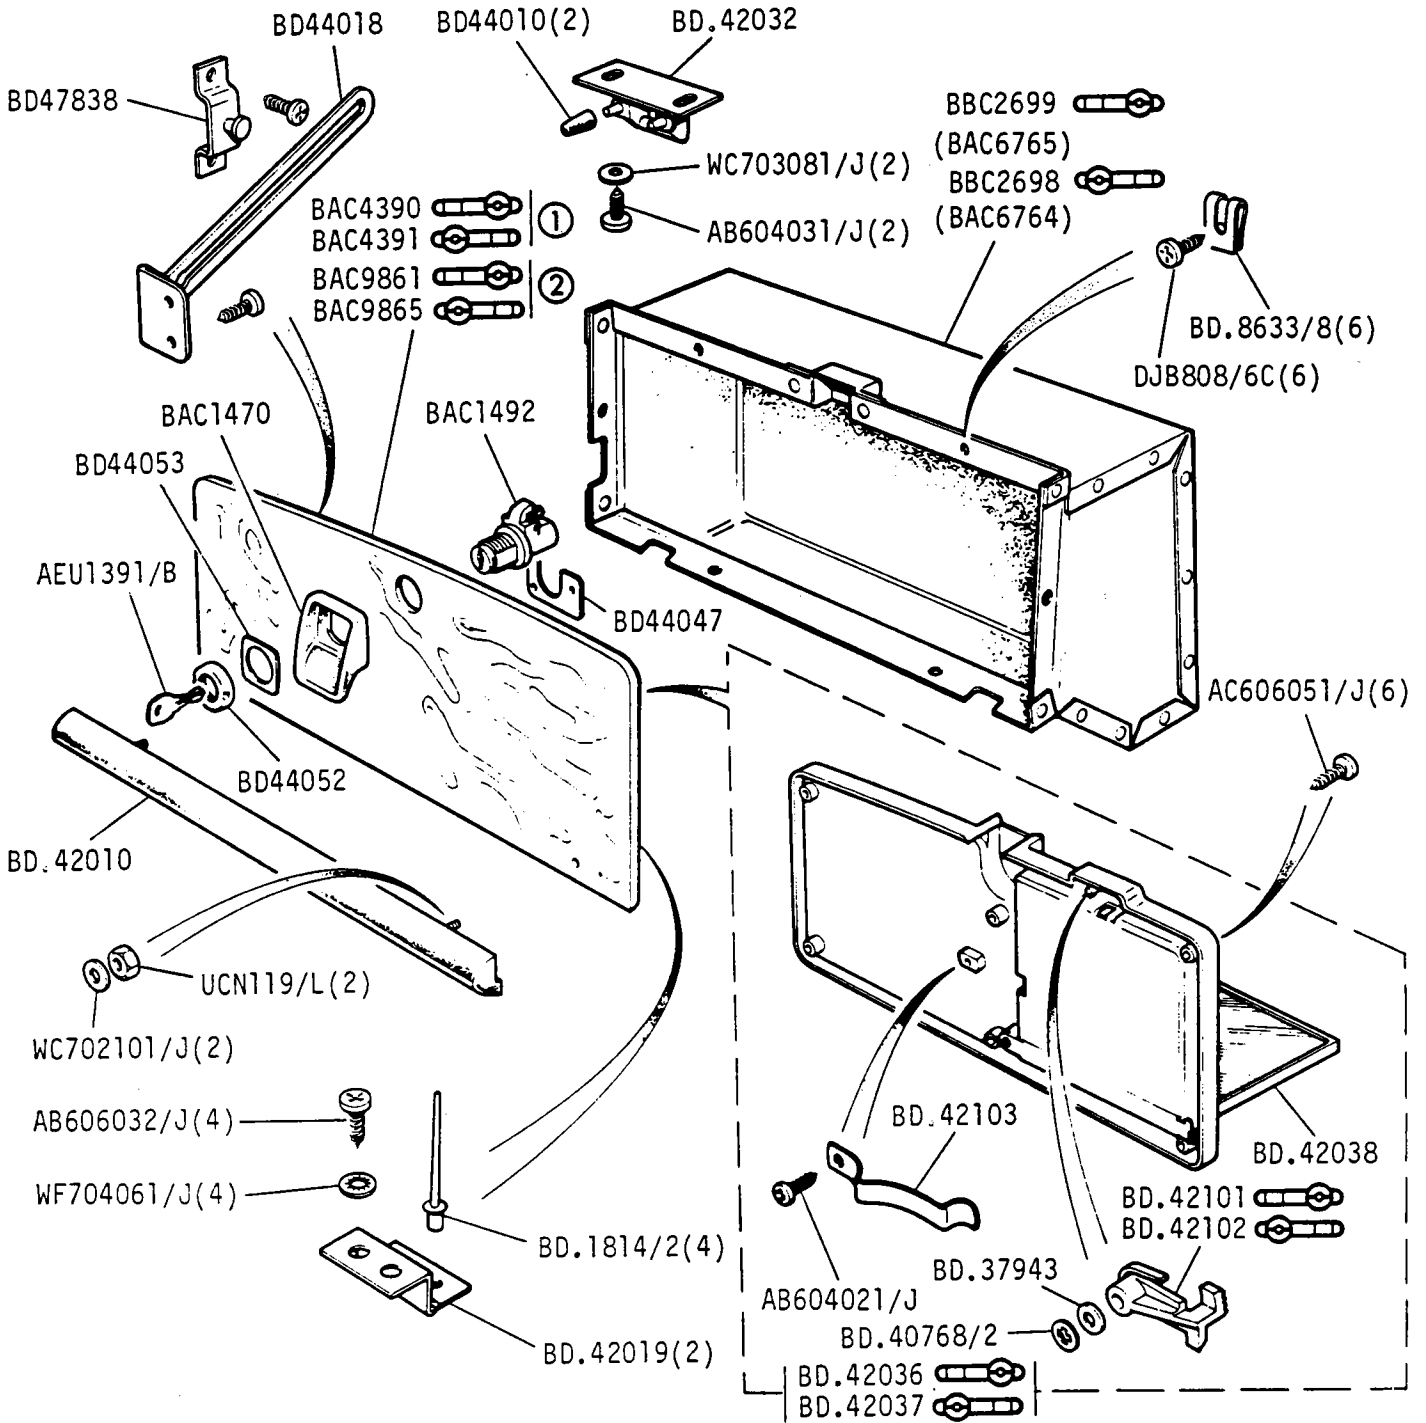

GROUP M
BODY FITTINGS - glove box and vanity tray

- ① Jaguar XJ6 3.4 and 4.2 Jaguar Sovereign
- ② Daimler 4.2 and Jaguar Vanden Plas

VS1817/A

Jaguar XJ6 3.4 and 4.2 and Jaguar Sovereign Series 3
Daimler 4.2 and Jaguar Vanden Plas Series 3

2J 06L