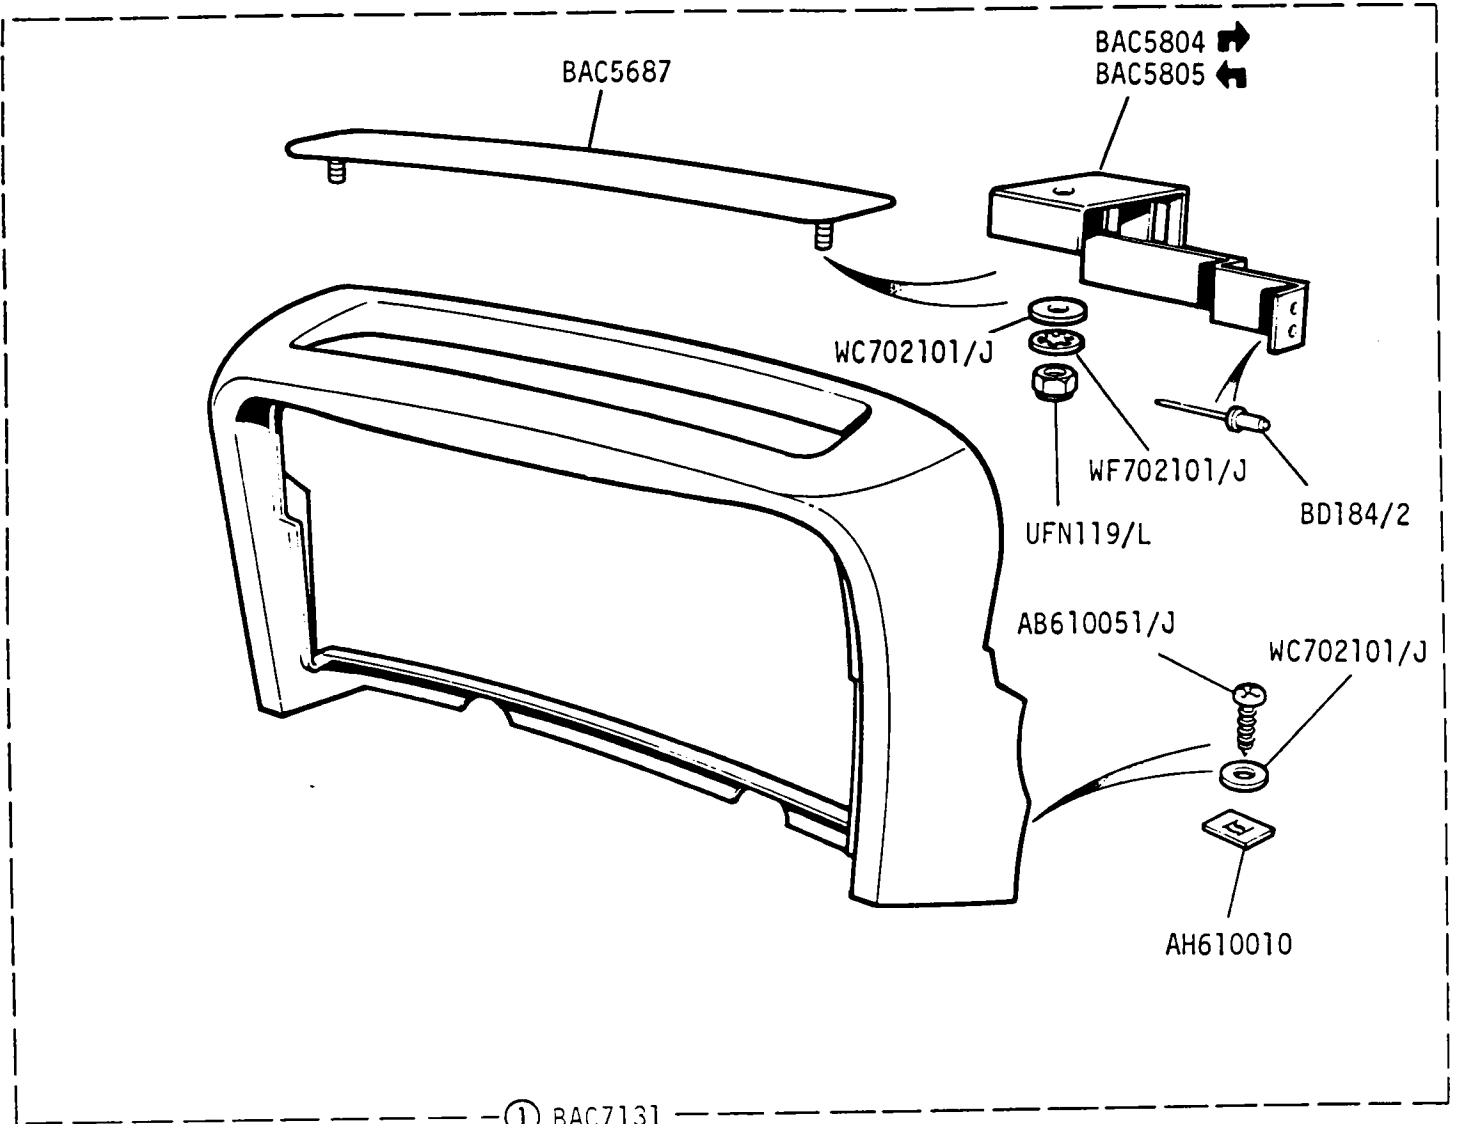

2J 06R

GROUP M
 BODY FITTINGS - under scuttle casings

VS1923

Jaguar XJ6 3.4 and 4.2 and Jaguar Sovereign 4.2 Series 3
 Daimler 4.2 and Jaguar Vanden Plas Series 3

2J 07L

GROUP M
 BODY AND FITTINGS - Upper Console