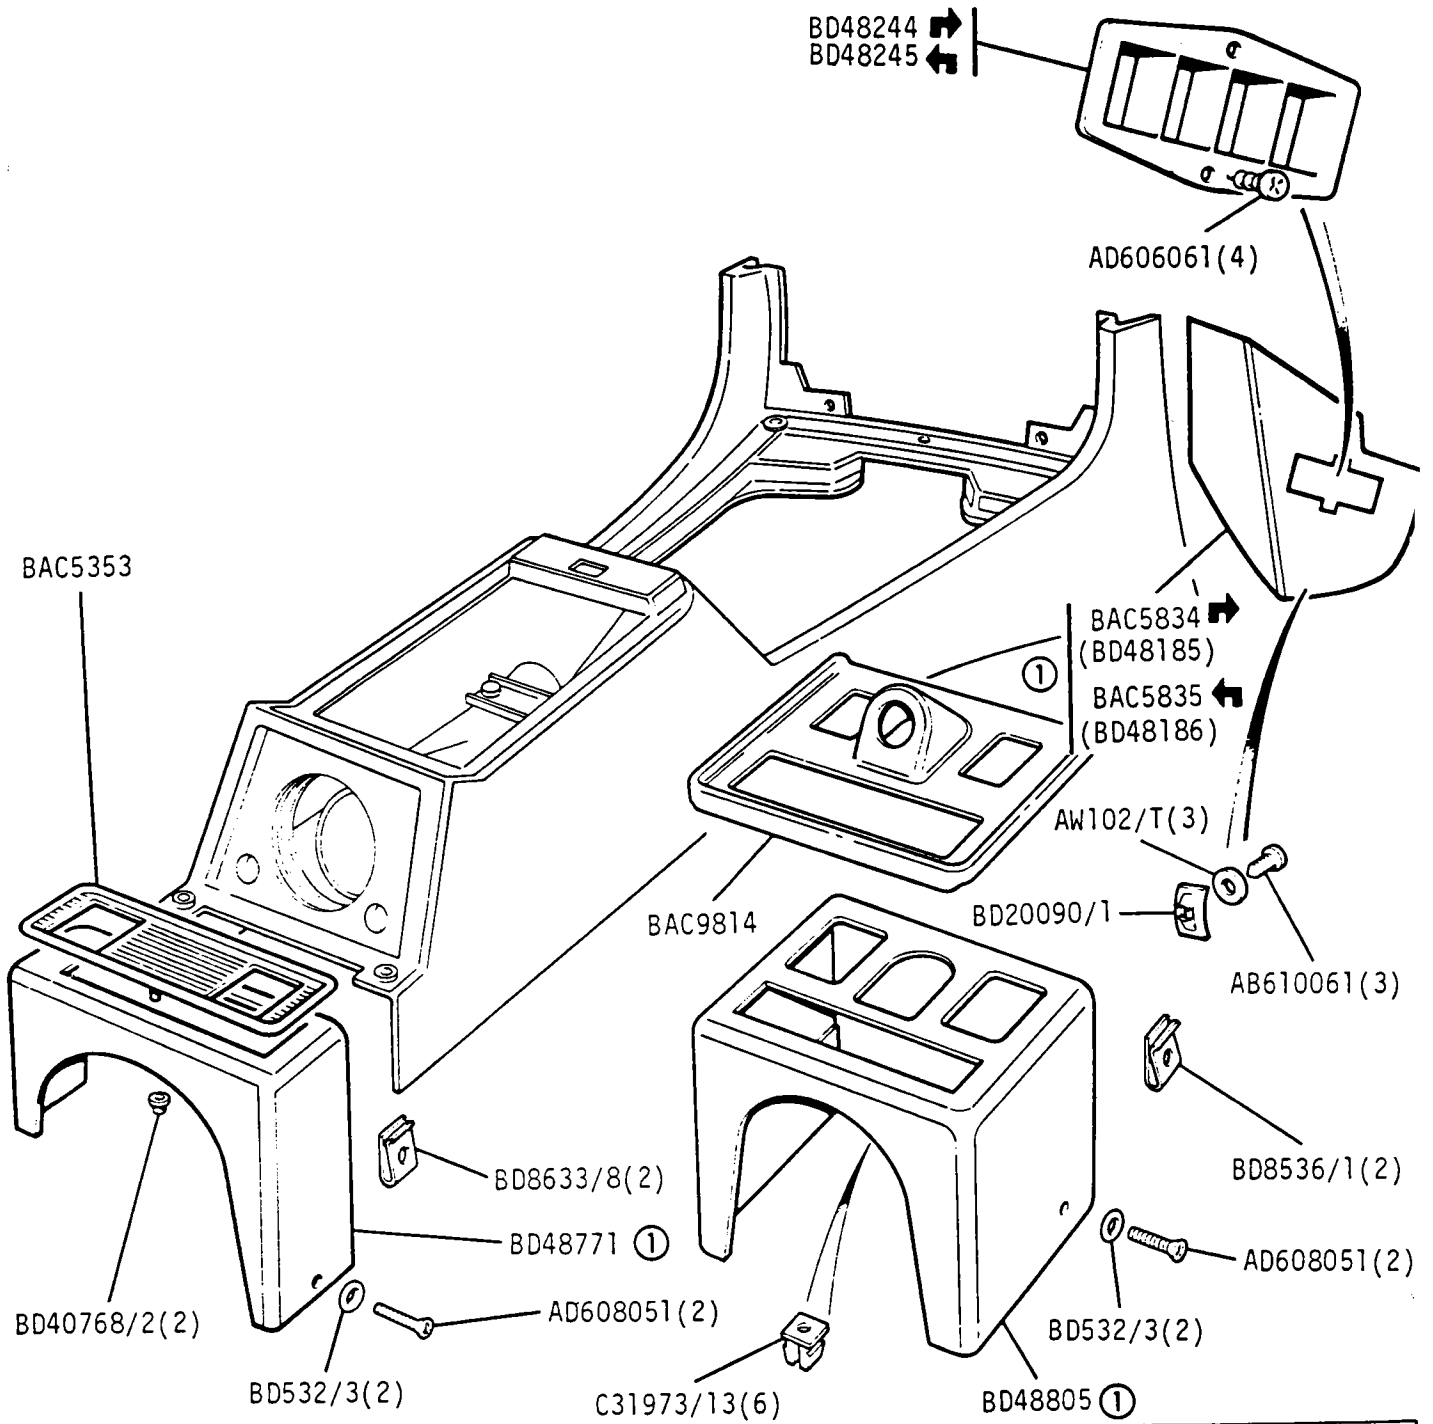

GROUP M
BODY FITTINGS - console closing panels

① To order trimmed parts refer to B 05 to B 07

VS1766

Jaguar XJ6 3.4 and 4.2 and Jaguar Sovereign 4.2 Series 3
Daimler 4.2 and Jaguar Vanden Plas Series 3

2J 09R