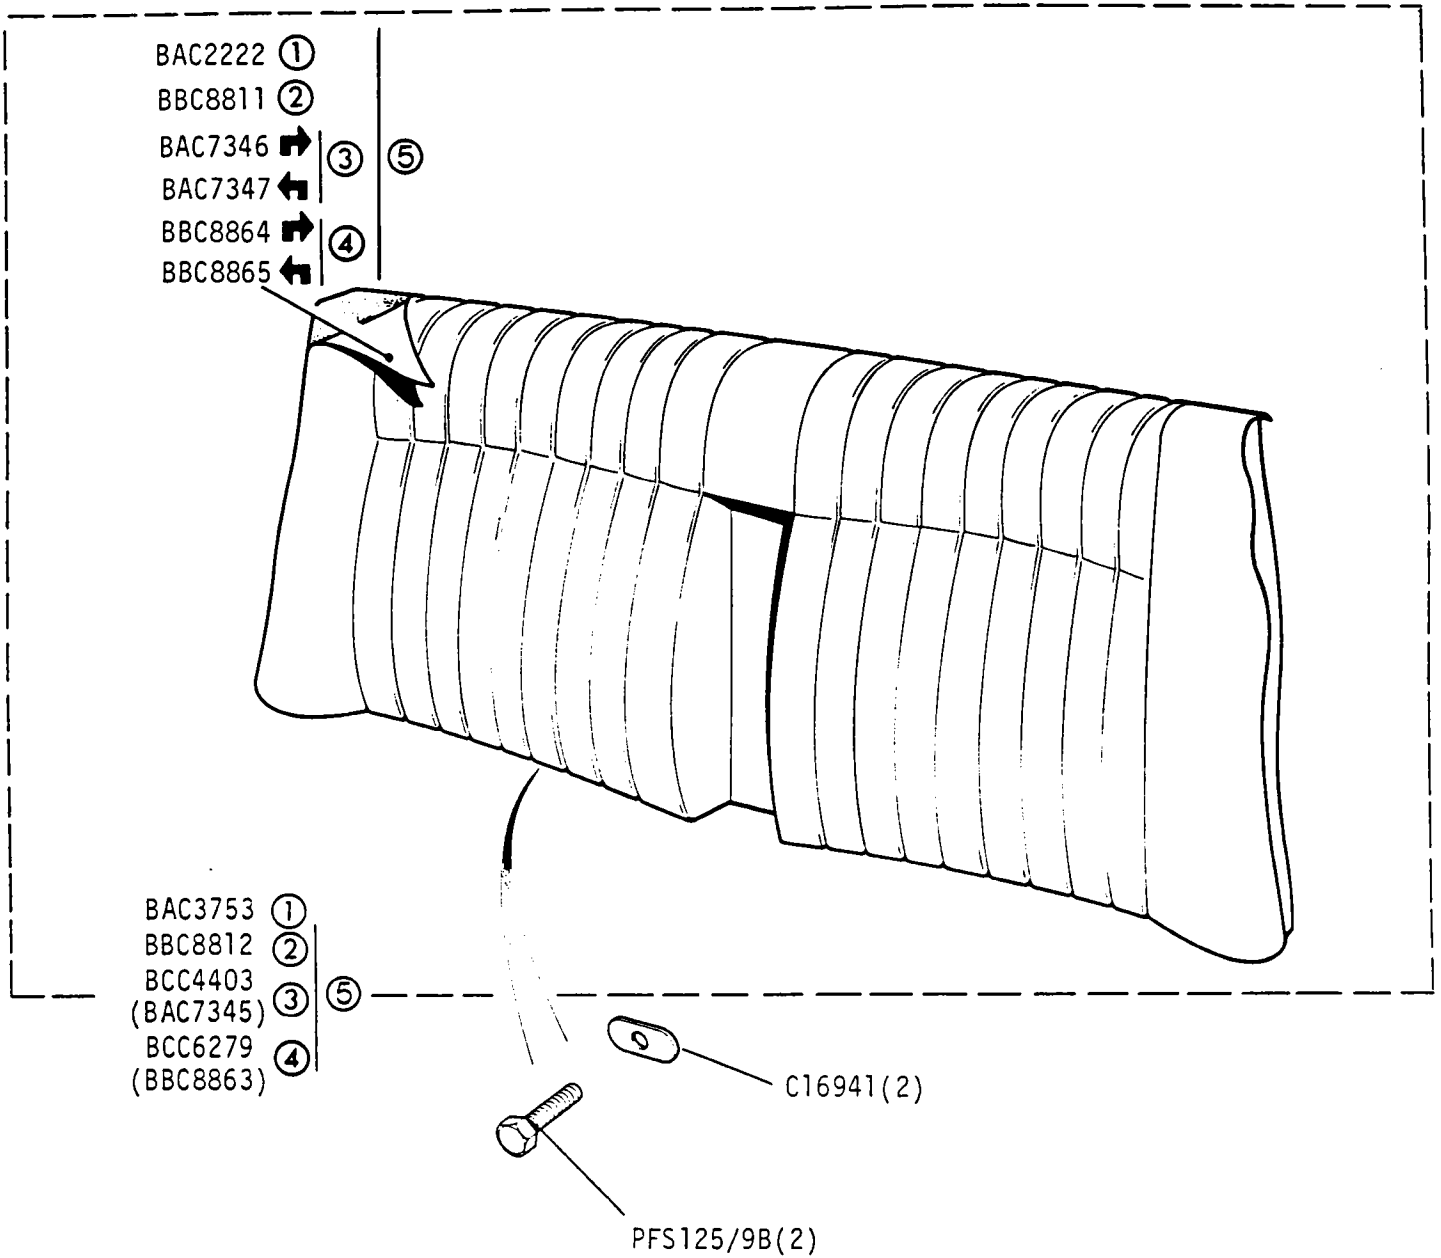

GROUP M
TRIM AND SEAT FIXINGS - rear seat squab

- ① Leather - Jaguar and Jaguar Sovereign
- ② Cloth - Jaguar and Jaguar Sovereign
- ③ Leather faced - Daimler 4.2 & All VDP
- ④ Cloth - Daimler 4.2

- ⑤ To order trimmed parts refer to B 05 to B 07

VS1840

Jaguar XJ6 3.4 and 4.2 and Jaguar Sovereign Series 3
Daimler 4.2 and Jaguar Vanden Plas Series 3

2J 13L