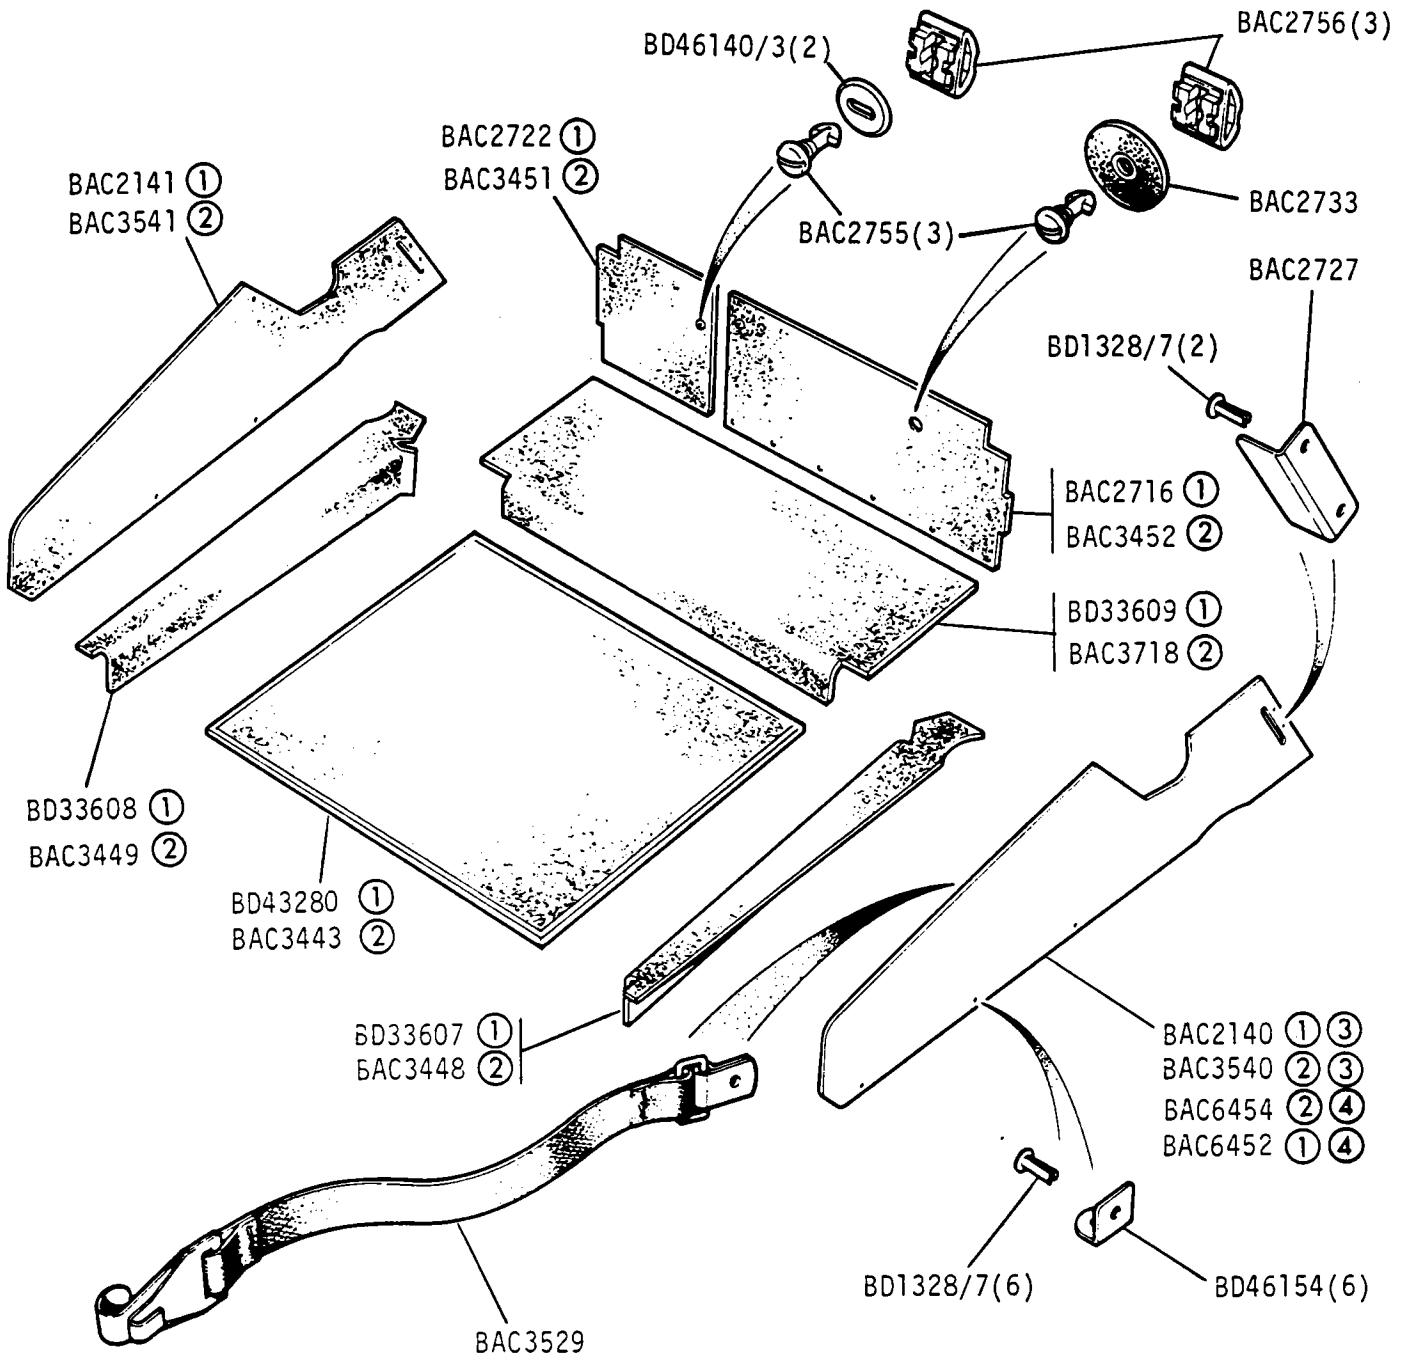

GROUP M
BODY FITTINGS - boot carpets

- ① Hard faced
- ② Sisal carpet
- ③ Cars without toolbox and strap
- ④ Cars with toolbox and strap

VS1784

Jaguar XJ6 3.4 and 4.2 and Jaguar Sovereign 4.2 Series 3
Daimler 4.2 and Jaguar Vanden Plas Series 3

2K 05L