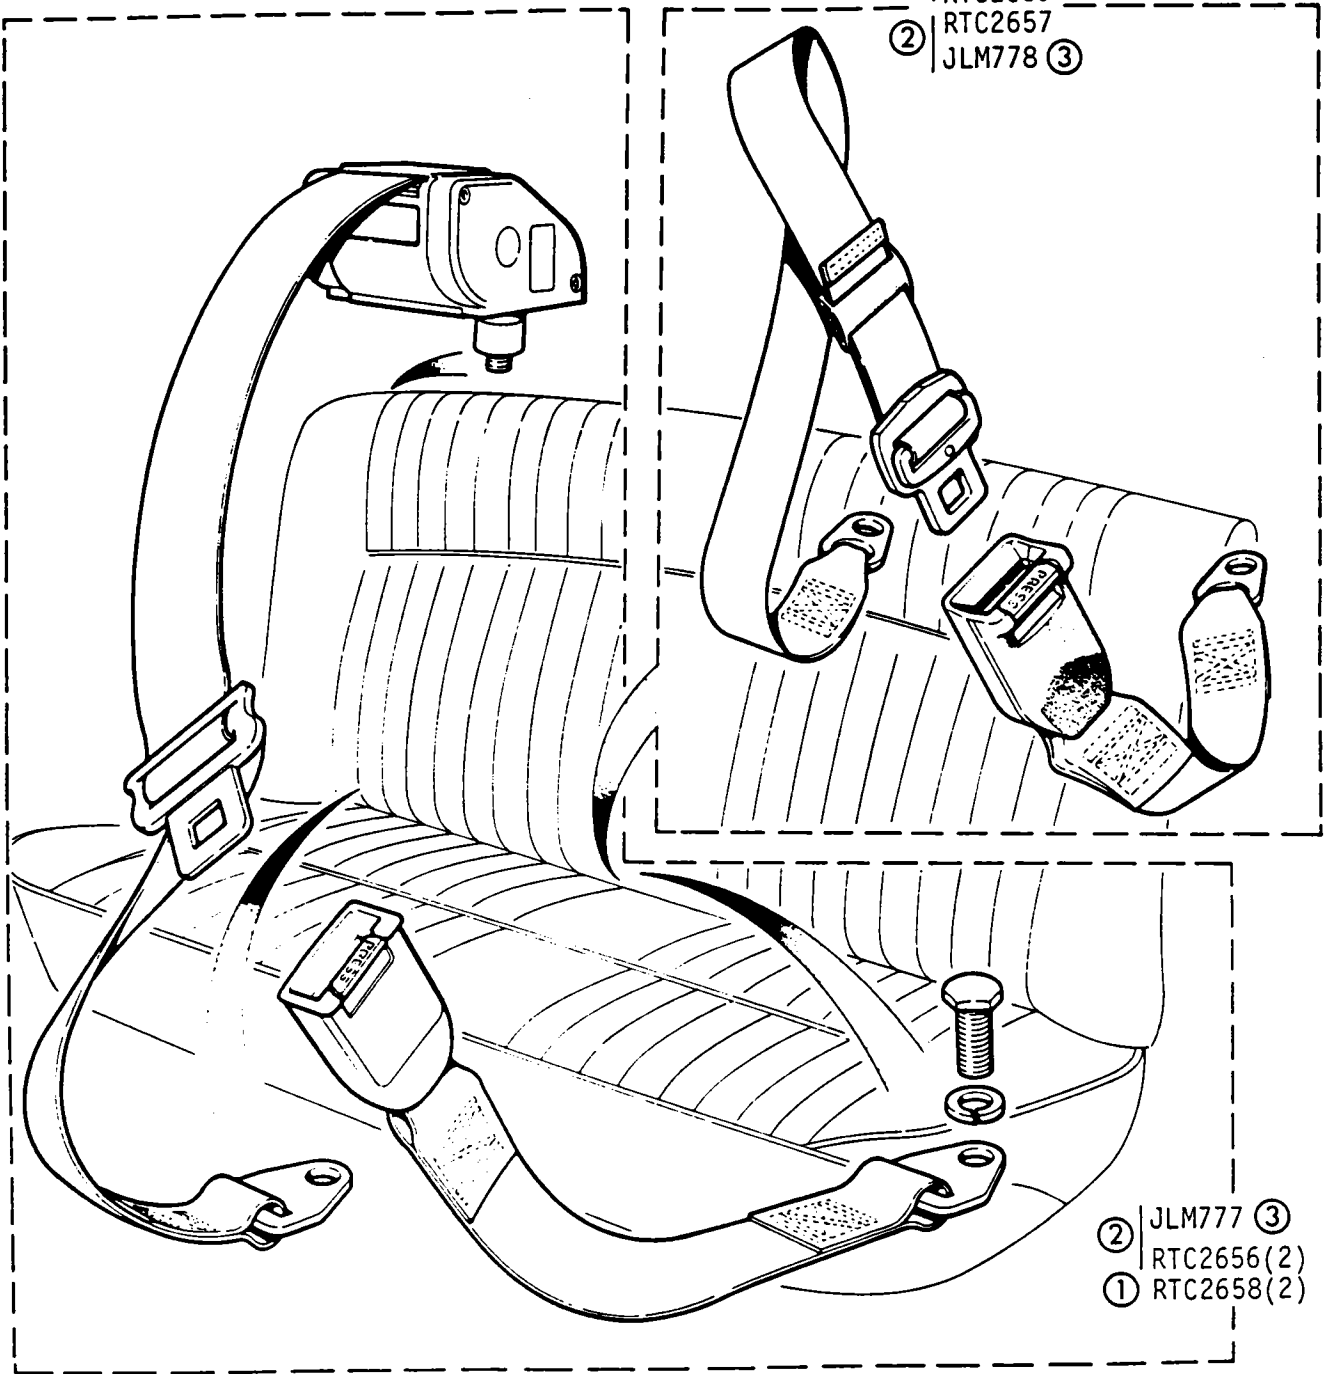

2J 14R

GROUP M
 BODY FITTINGS - Kangol front seat belts

- JLM1420 ↗
- (JLM116)
- JLM1421 ↖
- (JLM117)
- JLM118 ↗ ↖ ①
- JLM119 ↖ ↗

① AUSTRALIA ONLY VS1918

GROUP M
 BODY FITTINGS - Kangol rear seat belts

- ① BCC5300 ③
- RTC2659
- ② RTC2657
- JLM778 ③