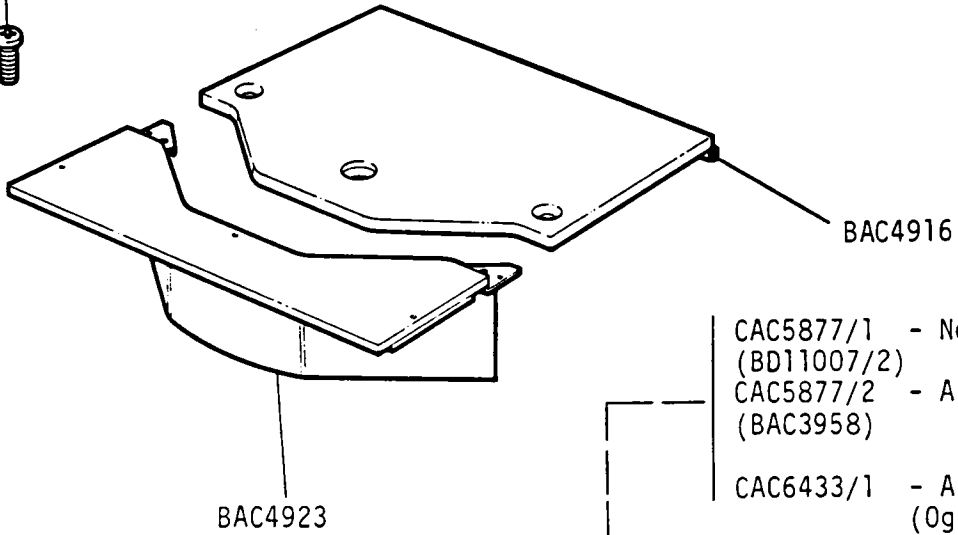

GROUP M
BODY FITTINGS - boot floor

AB608071(2)
AB608041

- CAC5877/1 - Not Alloy Wheels
  (BD11007/2)
- CAC5877/2 - Alloy Wheels
  (BAC3958)
- CAC6433/1 - Alloy Wheel
  (Ogle Perforated)