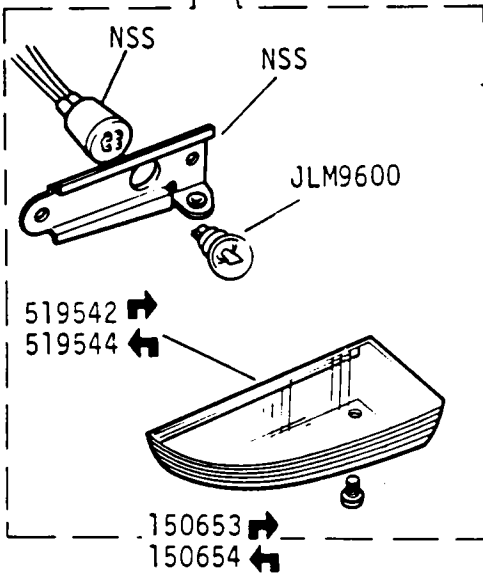

VS3695

Jaguar Sovereign 4.2 Series 3
 Daimler 4.2 and Jaguar Vanden Plas Series 3

2J 03L

GROUP M
TRIM AND FIXINGS - door armrest and pocket

- ⑦ → BCC3694 →
- ⑦ (BAC5200)
- ⑦ → BCC3695 → ③ ④ ⑥
- ⑦ (BAC5201)
- BAC5894 → ③ ⑤ ⑥
- BAC5895 ←

- ⑦ → BCC3388 →
- ⑦ (BBC5204)
- ⑦ → BCC3389 → ③ ⑥
- ⑦ (BAC5205)
- ⑦ (BAC5891)

- BBC9532 → ① ④
- BBC9533 ←
- BBC9520 → ② ④
- BBC9521 ← ⑥
- BBC9528 → ① ⑤
- BBC9529 ←
- BBC9524 → ② ⑤
- BBC9525 ←
- BBC9514 → ⑧ ⑤ ①
- BBC9513 ←