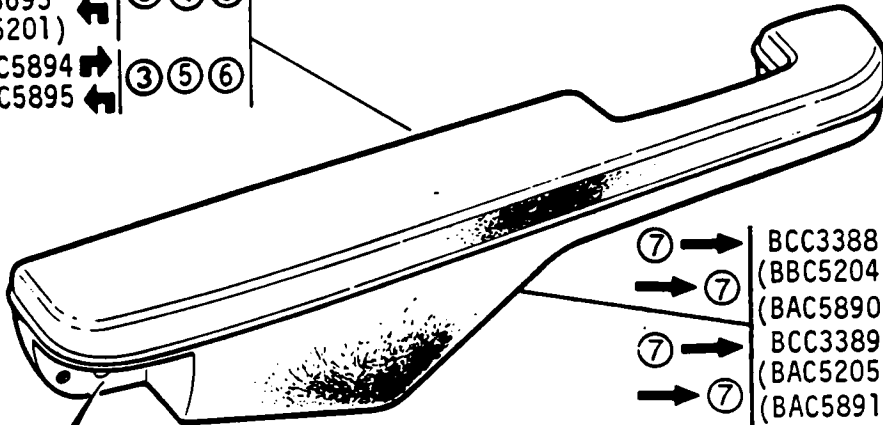

GROUP M
TRIM AND FIXINGS - door armrest and pocket

- ⑦ → BCC3694 →
- → ⑦ (BAC5200)
- ⑦ → BCC3695 → ③ ④ ⑥
- → ⑦ (BAC5201)
- BAC5894 → ③ ⑤ ⑥
- BAC5895 ←

- ⑦ → BCC3388 →
- → ⑦ (BBC5204)
- ⑦ → BCC3389 → ③ ⑥
- → ⑦ (BAC5205)
- → ⑦ (BAC5891)

- BBC9532 → ① ④
- BBC9533 ←
- BBC9520 → ② ④
- BBC9521 ← ⑥
- BBC9528 → ① ⑤
- BBC9529 ←
- BBC9524 → ② ⑤
- BBC9525 ←
- BBC9514 → ⑧ ⑤ ①
- BBC9513 ←