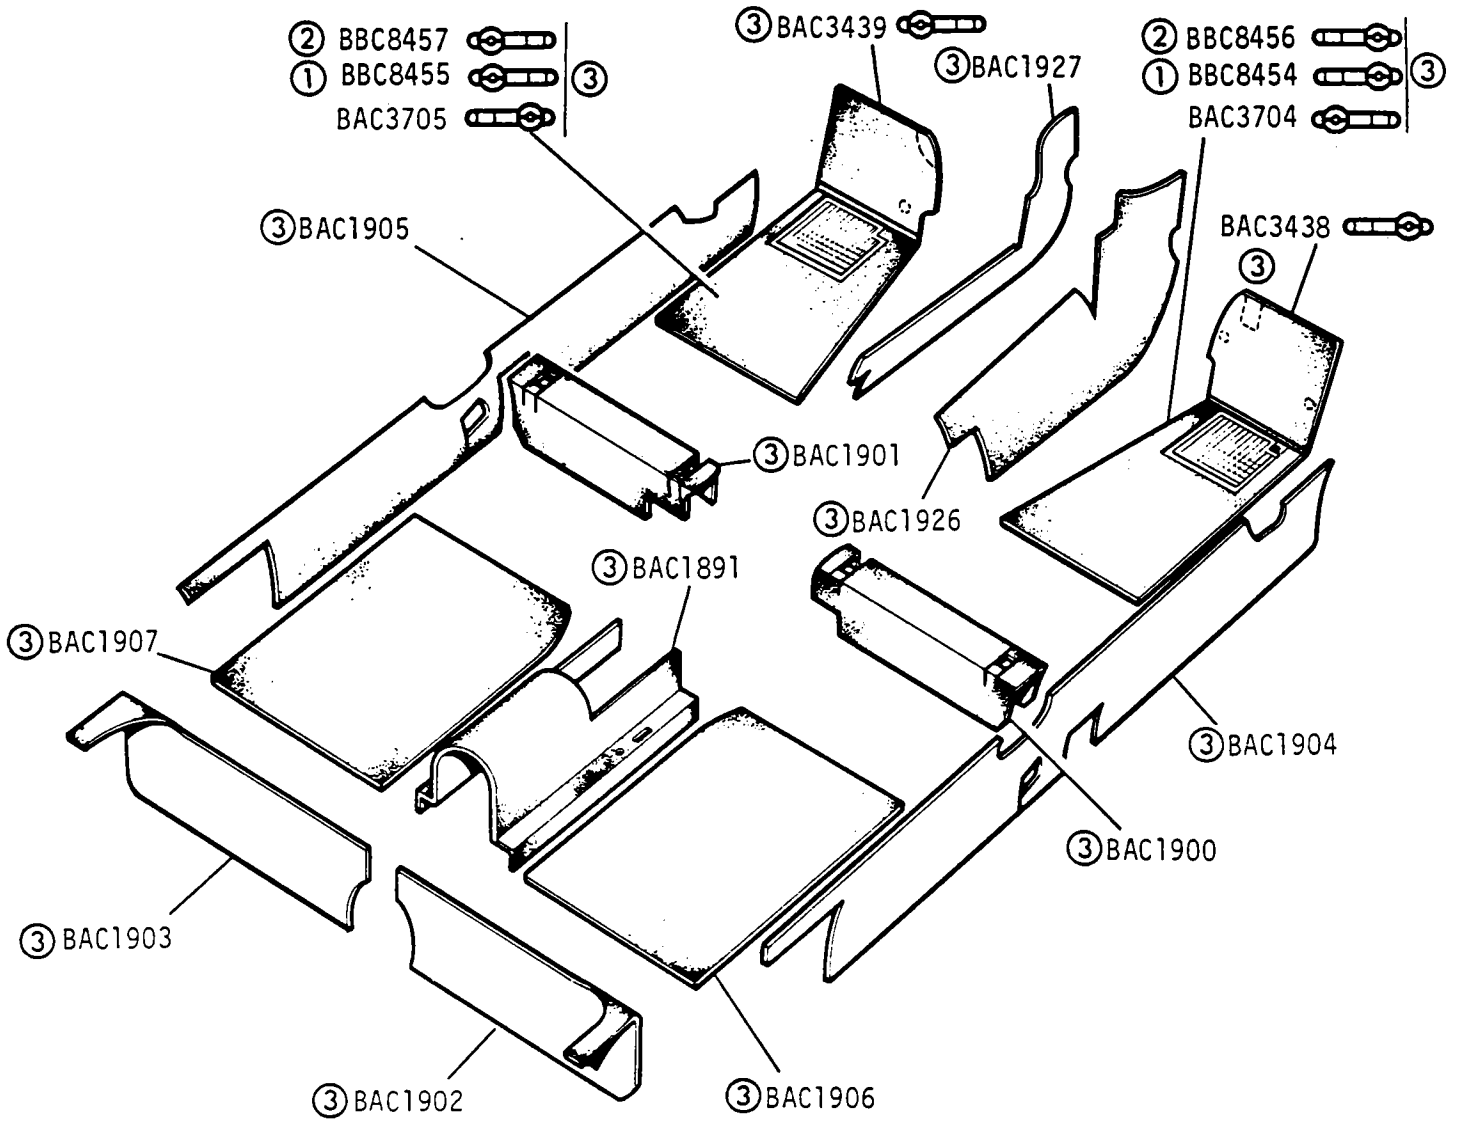

GROUP M
TRIM - carpets

- ① Jaguar
- ② Daimler
- ③ To order trimmed parts refer to B 05 to B 07

SM5204

Jaguar XJ6 3.4 and 4.2 and Jaguar Sovereign Series 3
Daimler 4.2 and Jaguar Vanden Plas Series 3

2K 02L