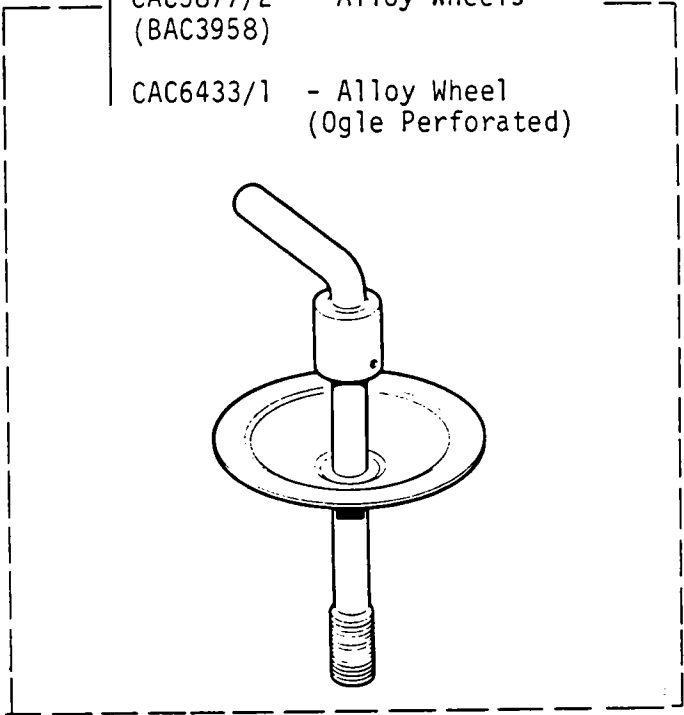

VS1780

Jaguar XJ6 3.4 and 4.2 and Jaguar Sovereign 4.2 Series 3
Daimler 4.2 and Jaguar Vanden Plas Series 3

2K 04R