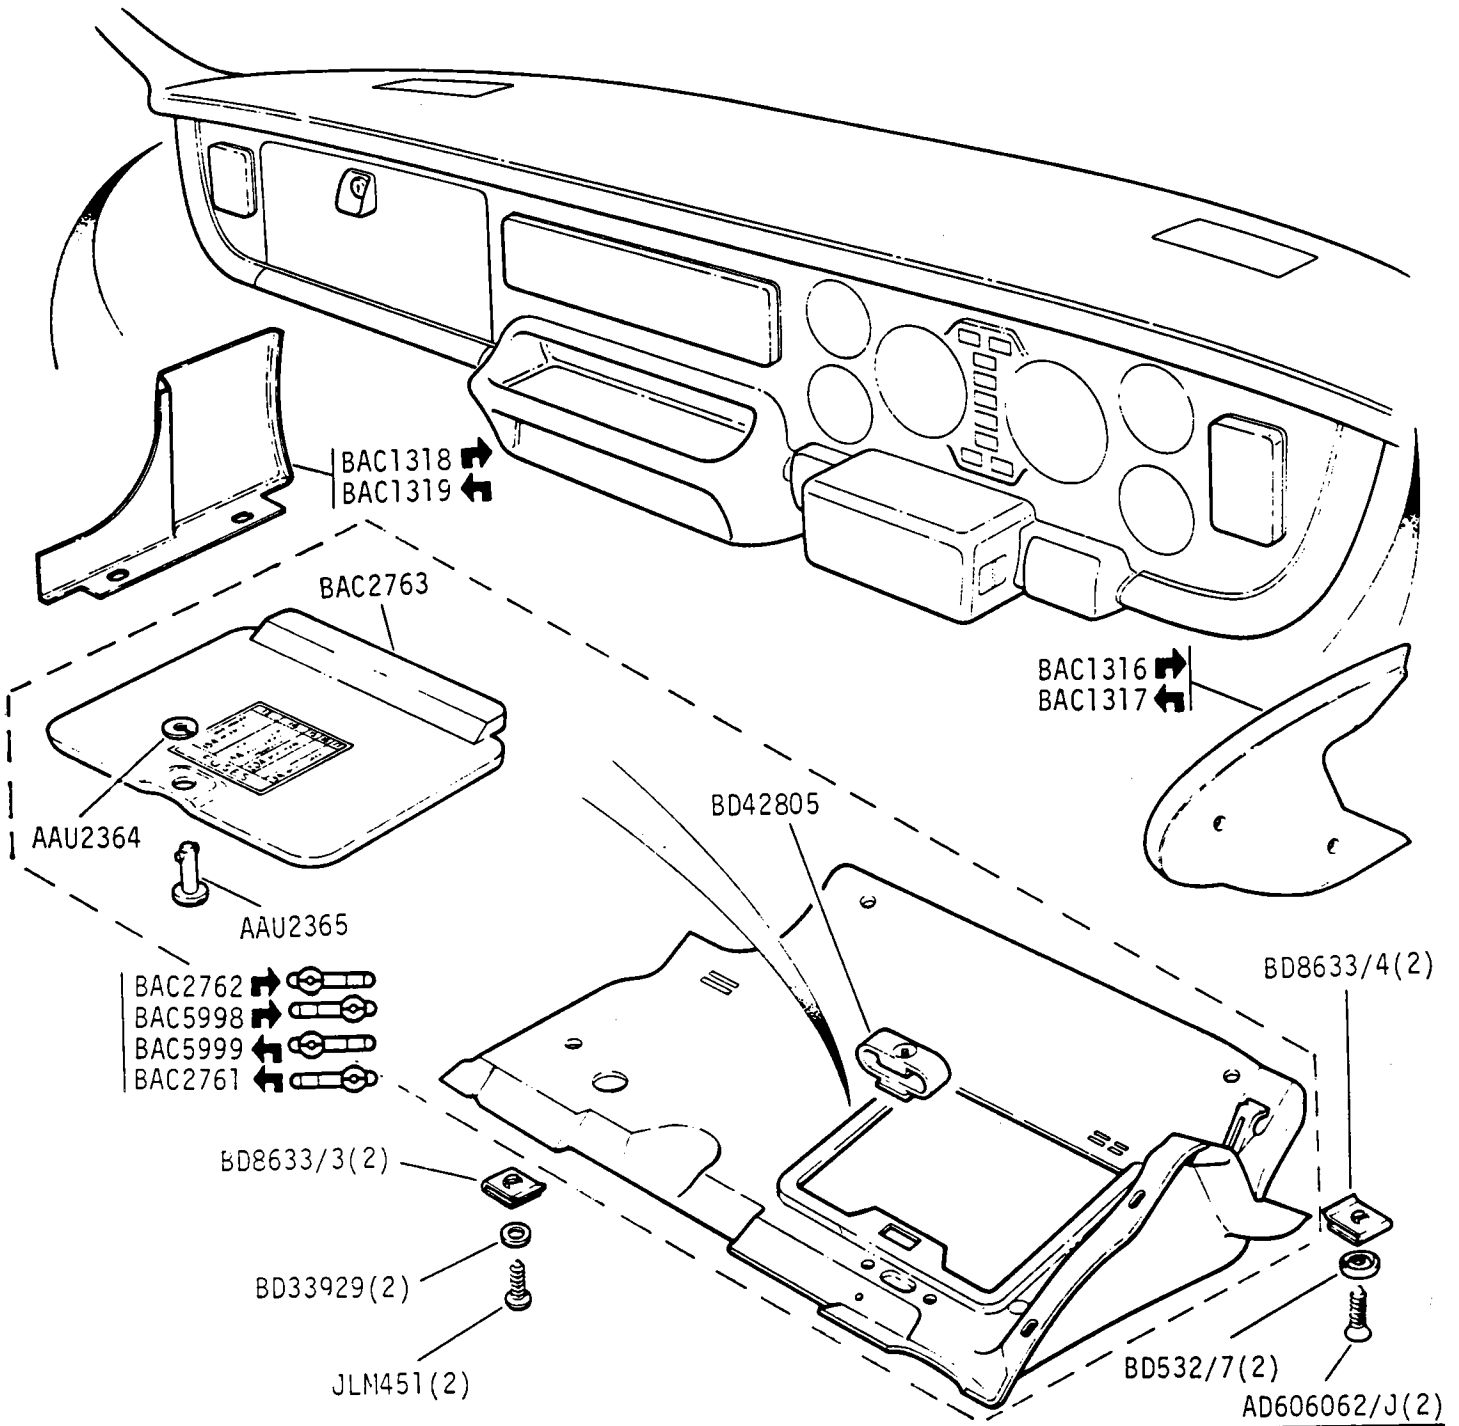

GROUP M
BODY FITTINGS - under scuttle casings

VS1923

Jaguar XJ6 3.4 and 4.2 and Jaguar Sovereign 4.2 Series 3
Daimler 4.2 and Jaguar Vanden Plas Series 3

2J 07L