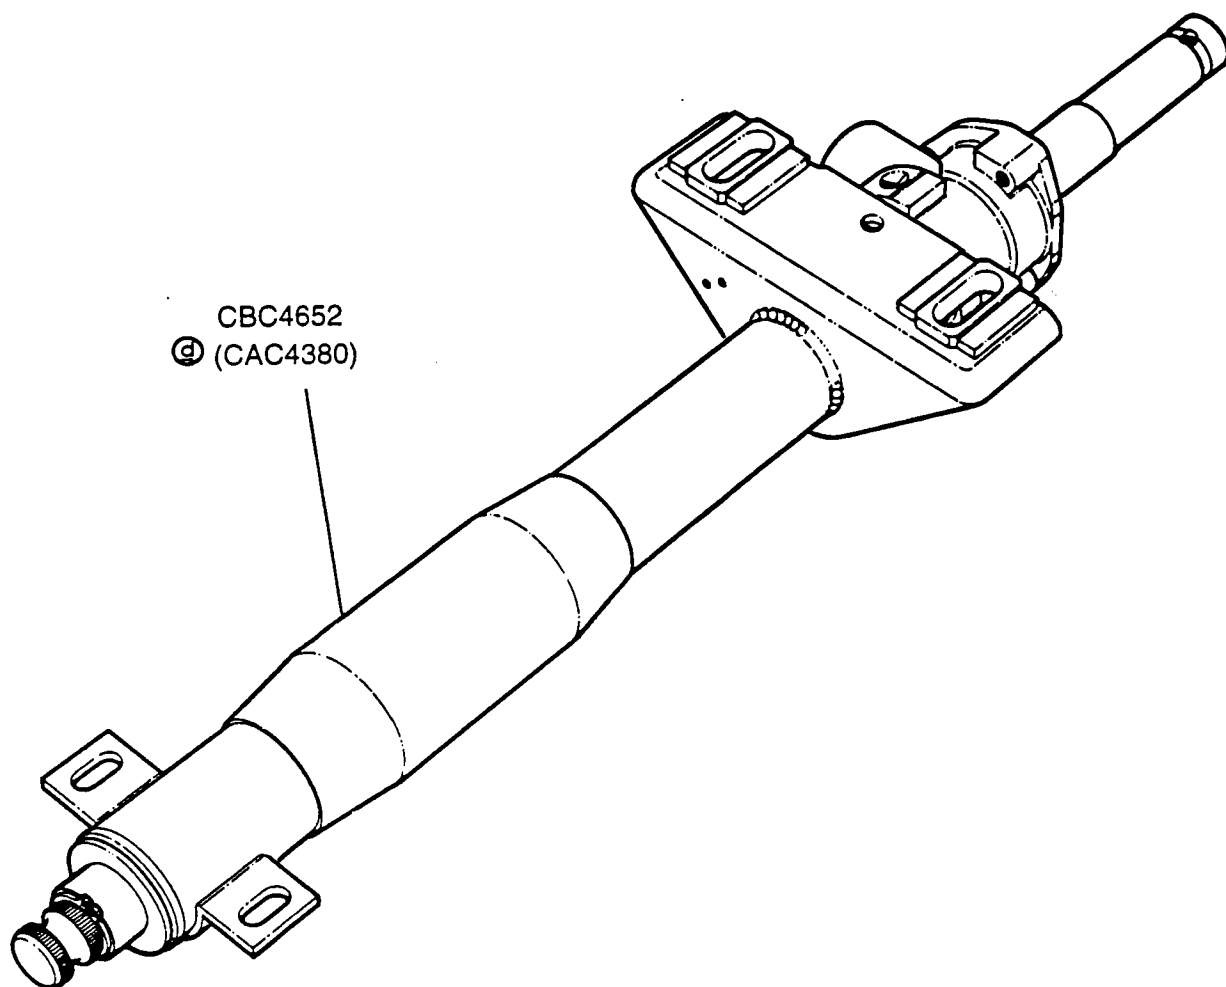

GROUP F
STEERING - Wheel and Shaft

VS1613

Jaguar XJ6 3.4, 4.2 and Jaguar Sovereign Series 3
Daimler 4.2 and Jaguar Vanden Plas Series 3

1G 02L

GROUP F
STEERING - Steering Column Lock and Light Switch

- ① Blank Key
- ② Cut Key Quote Key or Chassis number
- ③ | CDN/J/S/USA /Middle East
 | CH up to 310391
- ④ | Not CDN/J/S/USA /Middle East
 | CH from 310392

VS1886

Jaguar XJ6 3.4, 4.2 and Jaguar Sovereign Series 3
Daimler 4.2 and Jaguar Vanden Plas Series 3

1G 02R

GROUP F
STEERING - Upper Column

CBC4652
© (CAC4380)

VS1331

Jaguar XJ6 3.4, 4.2 and Jaguar Sovereign Series 3
Daimler 4.2 and Jaguar Vanden Plas Series 3