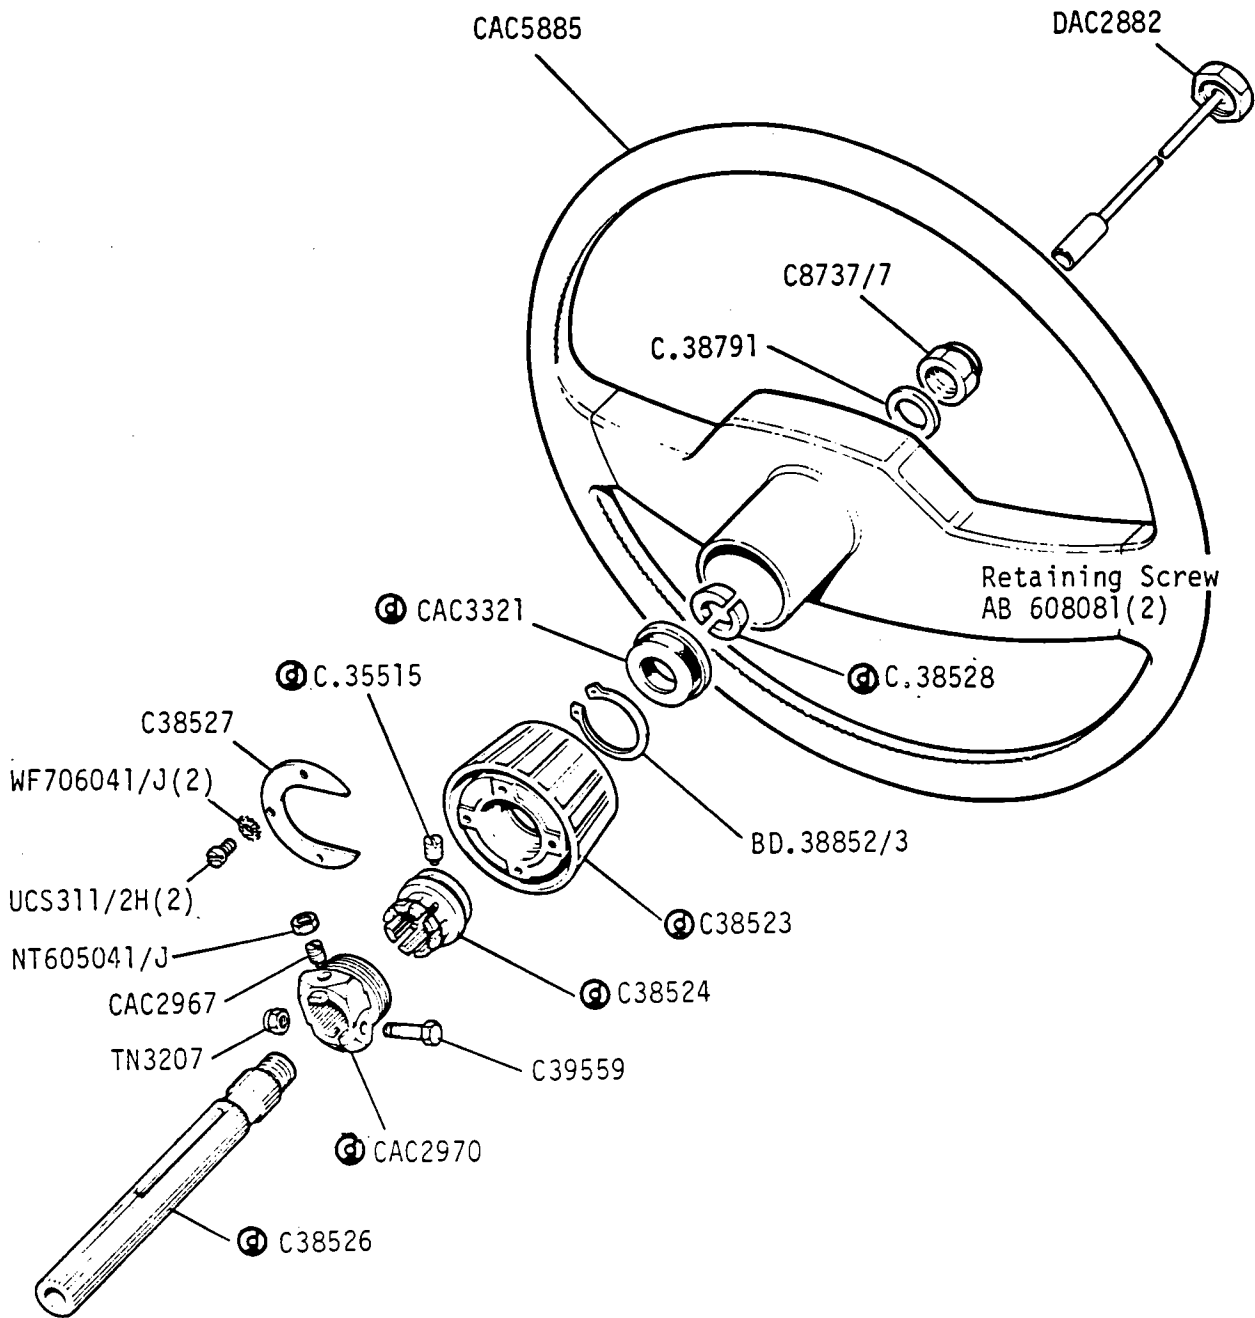

GROUP F
STEERING - Wheel and Shaft

VS1613

Jaguar XJ6 3.4, 4.2 and Jaguar Sovereign Series 3
Daimler 4.2 and Jaguar Vanden Plas Series 3

1G 02L

GROUP F
STEERING - Steering Column Lock and Light Switch

- ① Blank Key
- ② Cut Key Quote Key or Chassis number
- ③ | CDN/J/S/USA /Middle East
 | CH up to 310391
- ④ | Not CDN/J/S/USA /Middle East
 | CH from 310392

VS1886

Jaguar XJ6 3.4, 4.2 and Jaguar Sovereign Series 3
Daimler 4.2 and Jaguar Vanden Plas Series 3

1G 02R

GROUP F
STEERING - Upper Column

CBC4652
© (CAC4380)

VS1331

Jaguar XJ6 3.4, 4.2 and Jaguar Sovereign Series 3
Daimler 4.2 and Jaguar Vanden Plas Series 3

Jaguar XJ6 3.4, 4.2 and Jaguar Sovereign Series 3
Daimler 4.2 and Jaguar Vanden Plas Series 3

1G 04L

GROUP F
STEERING Rack and Pinion

① U.S.A Only

PISTON RING KIT AEU4009

VS1371

Jaguar XJ6 3.4 and 4.2 and Jaguar Sovereign Series 3
Daimler 4.2 and Jaguar Vanden Plas Series 3

1G 05R

GROUP F
STEERING - pump mountings