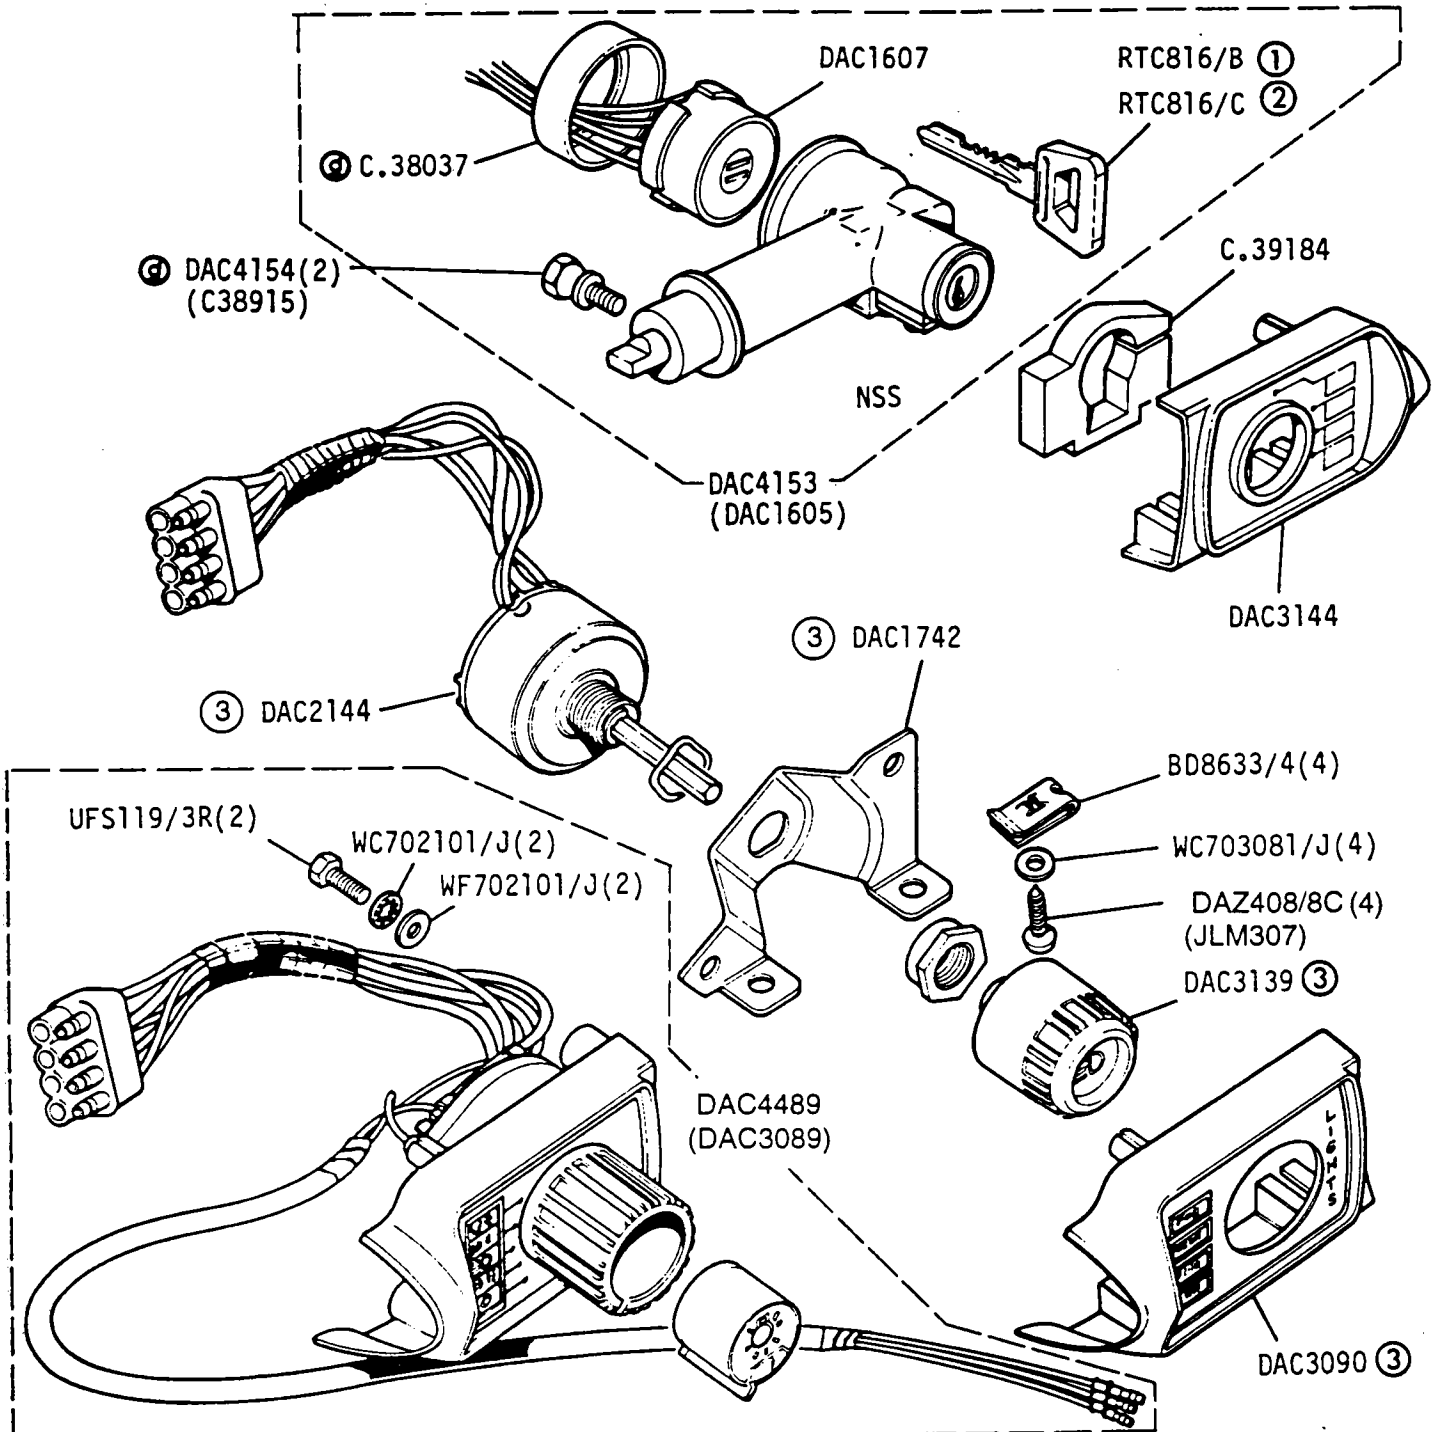

GROUP F
STEERING - Wheel and Shaft

VS1613

Jaguar XJ6 3.4, 4.2 and Jaguar Sovereign Series 3
Daimler 4.2 and Jaguar Vanden Plas Series 3

1G 02L

GROUP F
STEERING - Steering Column Lock and Light Switch

- ① Blank Key
- ② Cut Key Quote Key or Chassis number
- ③ | CDN/J/S/USA /Middle East
 | CH up to 310391
- ④ | Not CDN/J/S/USA /Middle East
 | CH from 310392

VS1886

Jaguar XJ6 3.4, 4.2 and Jaguar Sovereign Series 3
Daimler 4.2 and Jaguar Vanden Plas Series 3

1G 02R

GROUP F
STEERING - Upper Column

CBC4652
© (CAC4380)

VS1331

Jaguar XJ6 3.4, 4.2 and Jaguar Sovereign Series 3
Daimler 4.2 and Jaguar Vanden Plas Series 3

Jaguar XJ6 3.4, 4.2 and Jaguar Sovereign Series 3
Daimler 4.2 and Jaguar Vanden Plas Series 3

1G 04L

GROUP F
STEERING Rack and Pinion

① U.S.A Only

PISTON RING KIT AEU4009

VS1371

Jaguar XJ6 3.4 and 4.2 and Jaguar Sovereign Series 3
Daimler 4.2 and Jaguar Vanden Plas Series 3

1G 04R

GROUP F
STEERING - rack mountings

VS1372

Jaguar XJ6 3.4, 4.2 and Jaguar Sovereign Series 3
Daimler 4.2 and Jaguar Vanden Plas Series 3

1G 05L

GROUP F
STEERING - power pump

SM5656

Jaguar XJ6 3.4, 4.2 and Jaguar Sovereign Series 3
Daimler 4.2 and Jaguar Vanden Plas Series 3