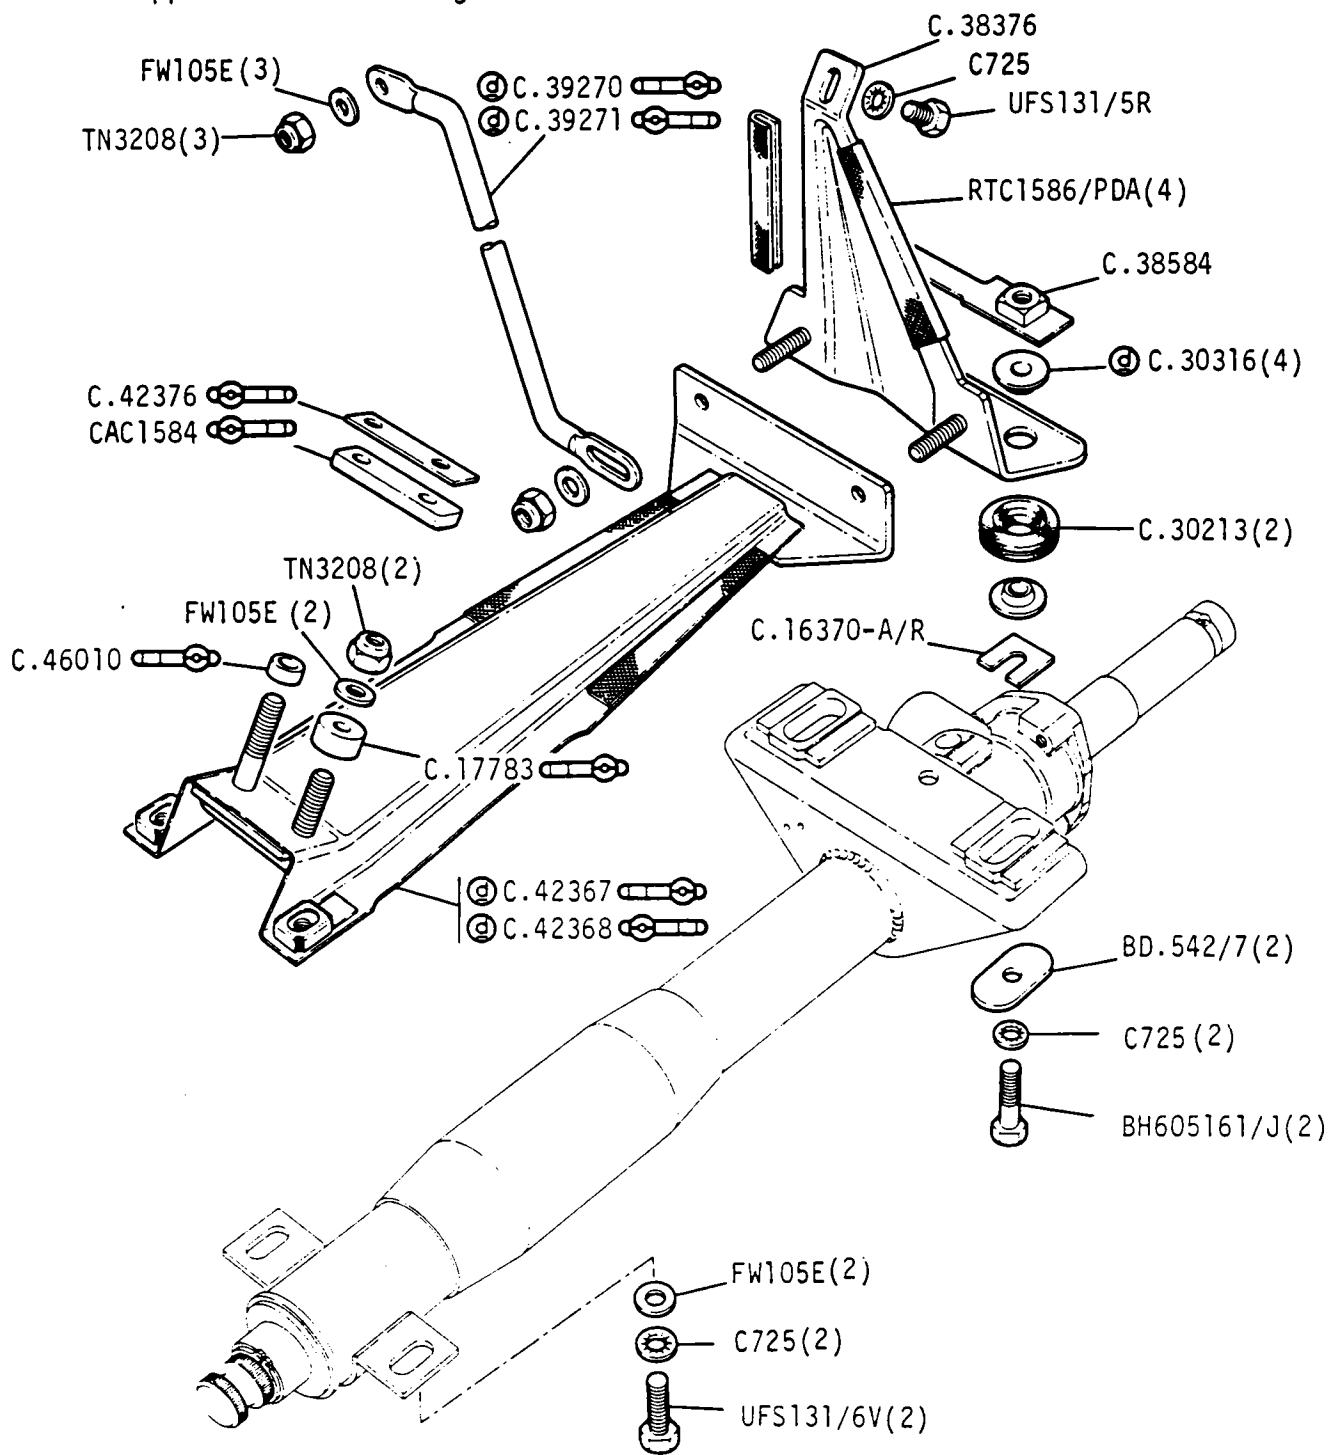

GROUP F
STEERING - Wheel and Shaft

VS1613

Jaguar XJ6 3.4, 4.2 and Jaguar Sovereign Series 3
Daimler 4.2 and Jaguar Vanden Plas Series 3

1G 02L

GROUP F
STEERING - Steering Column Lock and Light Switch

- ① Blank Key
- ② Cut Key Quote Key or Chassis number
- ③ | CDN/J/S/USA /Middle East
 | CH up to 310391
- ④ | Not CDN/J/S/USA /Middle East
 | CH from 310392

VS1886

Jaguar XJ6 3.4, 4.2 and Jaguar Sovereign Series 3
Daimler 4.2 and Jaguar Vanden Plas Series 3

1G 02R

GROUP F
STEERING - Upper Column

CBC4652
© (CAC4380)

VS1331

Jaguar XJ6 3.4, 4.2 and Jaguar Sovereign Series 3
Daimler 4.2 and Jaguar Vanden Plas Series 3

1G 03L

GROUP F
STEERING - upper column mountings

VS1472

Jaguar XJ6 3.4, 4.2 and Jaguar Sovereign Series 3
Daimler 4.2 and Jaguar Vanden Plas Series 3

1G 03R

GROUP F

STEERING - lower column

SM5505

1G 05R

GROUP F
STEERING - pump mountings