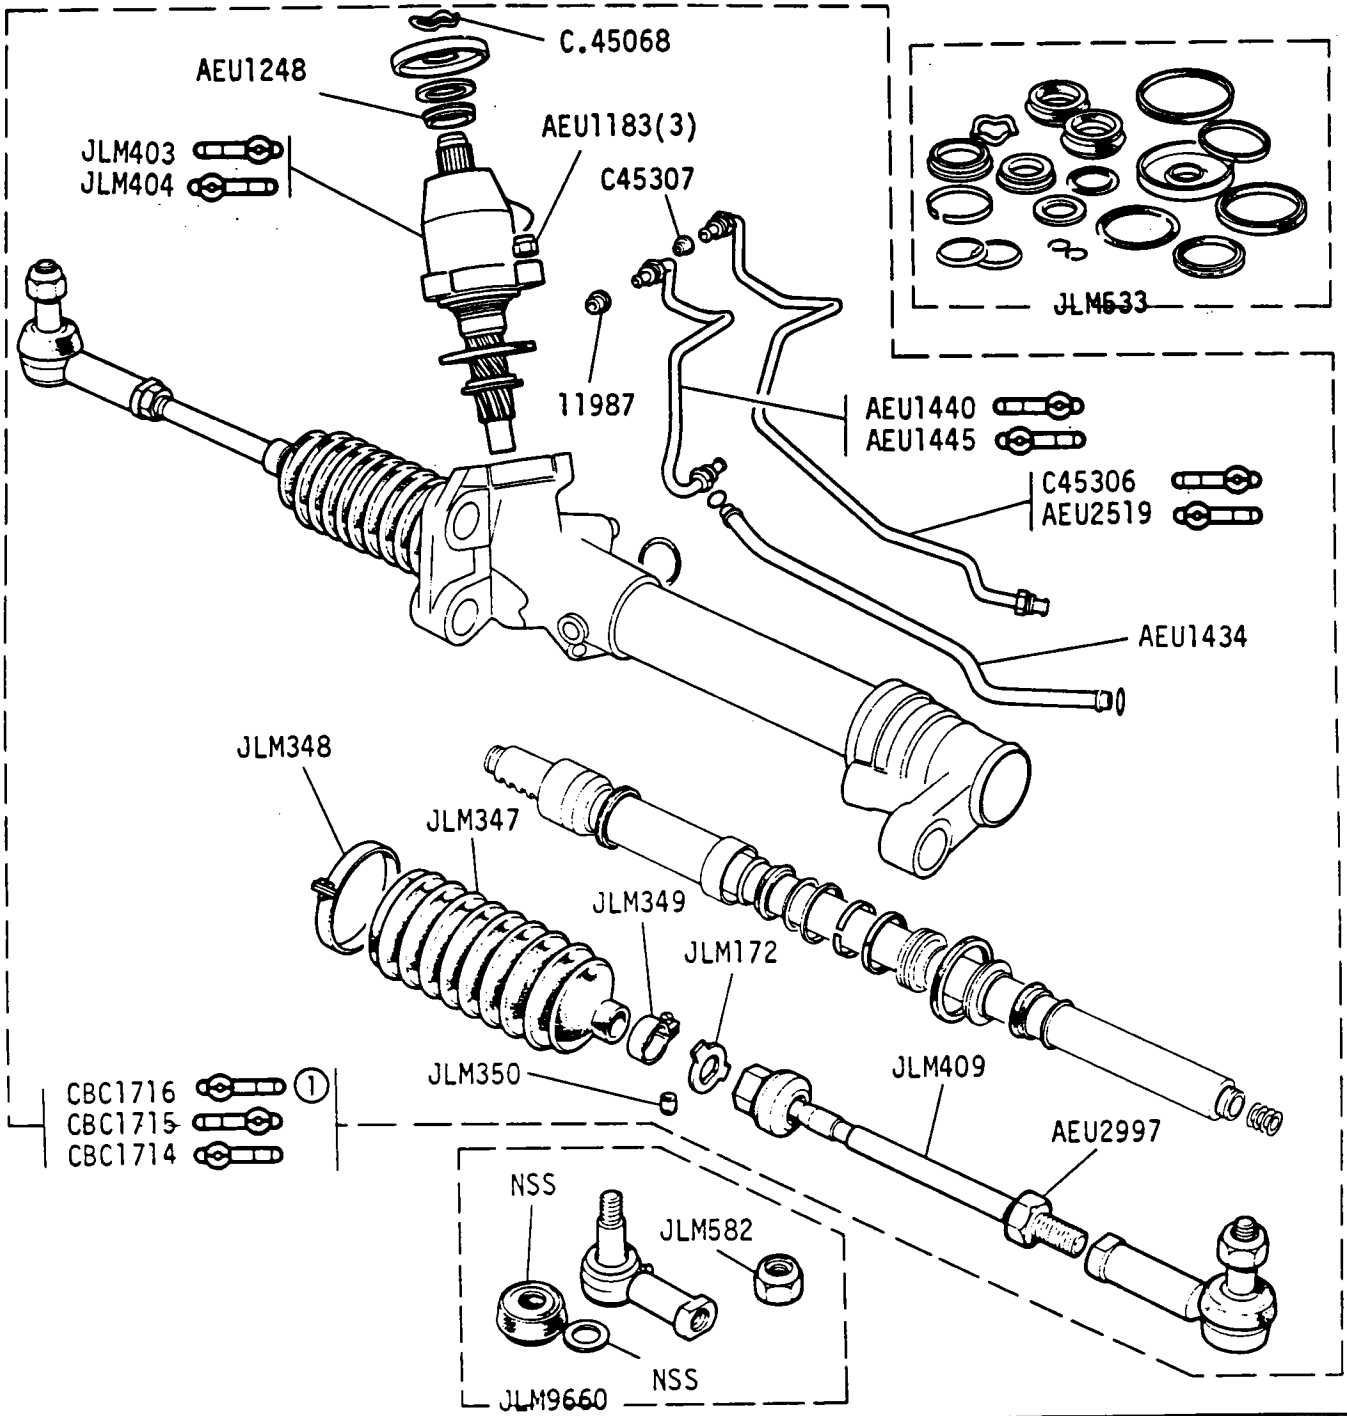

GROUP F
STEERING - Wheel and Shaft

VS1613

Jaguar XJ6 3.4, 4.2 and Jaguar Sovereign Series 3
Daimler 4.2 and Jaguar Vanden Plas Series 3

1G 02L

GROUP F
STEERING - Steering Column Lock and Light Switch

- ① Blank Key
- ② Cut Key Quote Key or Chassis number
- ③ | CDN/J/S/USA /Middle East
 | CH up to 310391
- ④ | Not CDN/J/S/USA /Middle East
 | CH from 310392

1G 03L

GROUP F
STEERING - upper column mountings

VS1472

Jaguar XJ6 3.4, 4.2 and Jaguar Sovereign Series 3
Daimler 4.2 and Jaguar Vanden Plas Series 3

1G 03R

GROUP F

STEERING - lower column

SM5505

Jaguar XJ6 3.4, 4.2 and Jaguar Sovereign Series 3
Daimler 4.2 and Jaguar Vanden Plas Series 3

1G 04L

GROUP F
STEERING Rack and Pinion

① U.S.A Only

PISTON RING KIT AEU4009

VS1371

Jaguar XJ6 3.4 and 4.2 and Jaguar Sovereign Series 3
Daimler 4.2 and Jaguar Vanden Plas Series 3