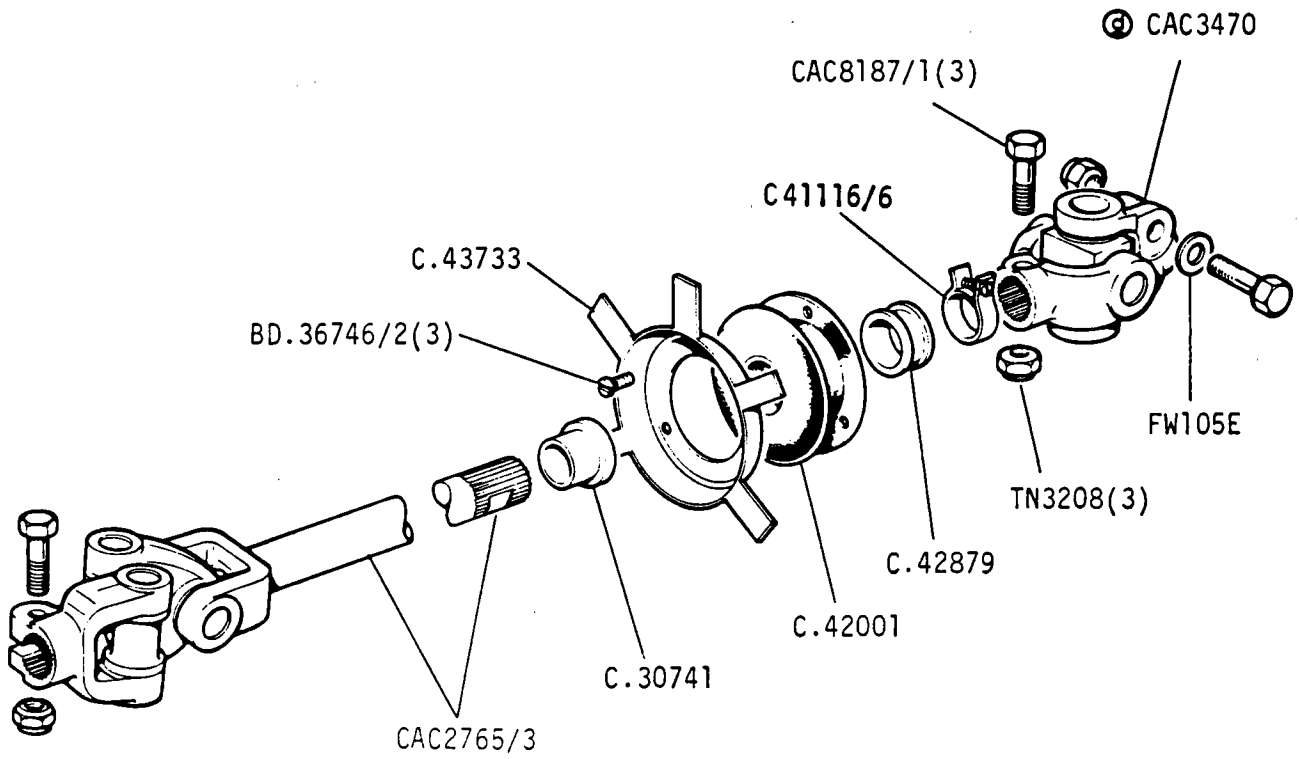

GROUP F
STEERING - Wheel and Shaft

VS1613

Jaguar XJ6 3.4, 4.2 and Jaguar Sovereign Series 3
Daimler 4.2 and Jaguar Vanden Plas Series 3

1G 02L

GROUP F
STEERING - Steering Column Lock and Light Switch

- ① Blank Key
- ② Cut Key Quote Key or Chassis number
- ③ | CDN/J/S/USA /Middle East
 | CH up to 310391
- ④ | Not CDN/J/S/USA /Middle East
 | CH from 310392

1G 03L

GROUP F
STEERING - upper column mountings

VS1472

Jaguar XJ6 3.4, 4.2 and Jaguar Sovereign Series 3
Daimler 4.2 and Jaguar Vanden Plas Series 3

1G 03R

GROUP F

STEERING - lower column

SM5505

Jaguar XJ6 3.4, 4.2 and Jaguar Sovereign Series 3
Daimler 4.2 and Jaguar Vanden Plas Series 3

1G 04L

GROUP F
STEERING Rack and Pinion

① U.S.A Only

PISTON RING KIT AEU4009

VS1371

Jaguar XJ6 3.4 and 4.2 and Jaguar Sovereign Series 3
Daimler 4.2 and Jaguar Vanden Plas Series 3

1G 04R

GROUP F
STEERING - rack mountings

VS1372

Jaguar XJ6 3.4, 4.2 and Jaguar Sovereign Series 3
Daimler 4.2 and Jaguar Vanden Plas Series 3

1G 05L

GROUP F
STEERING - power pump

SM5656

Jaguar XJ6 3.4, 4.2 and Jaguar Sovereign Series 3
Daimler 4.2 and Jaguar Vanden Plas Series 3