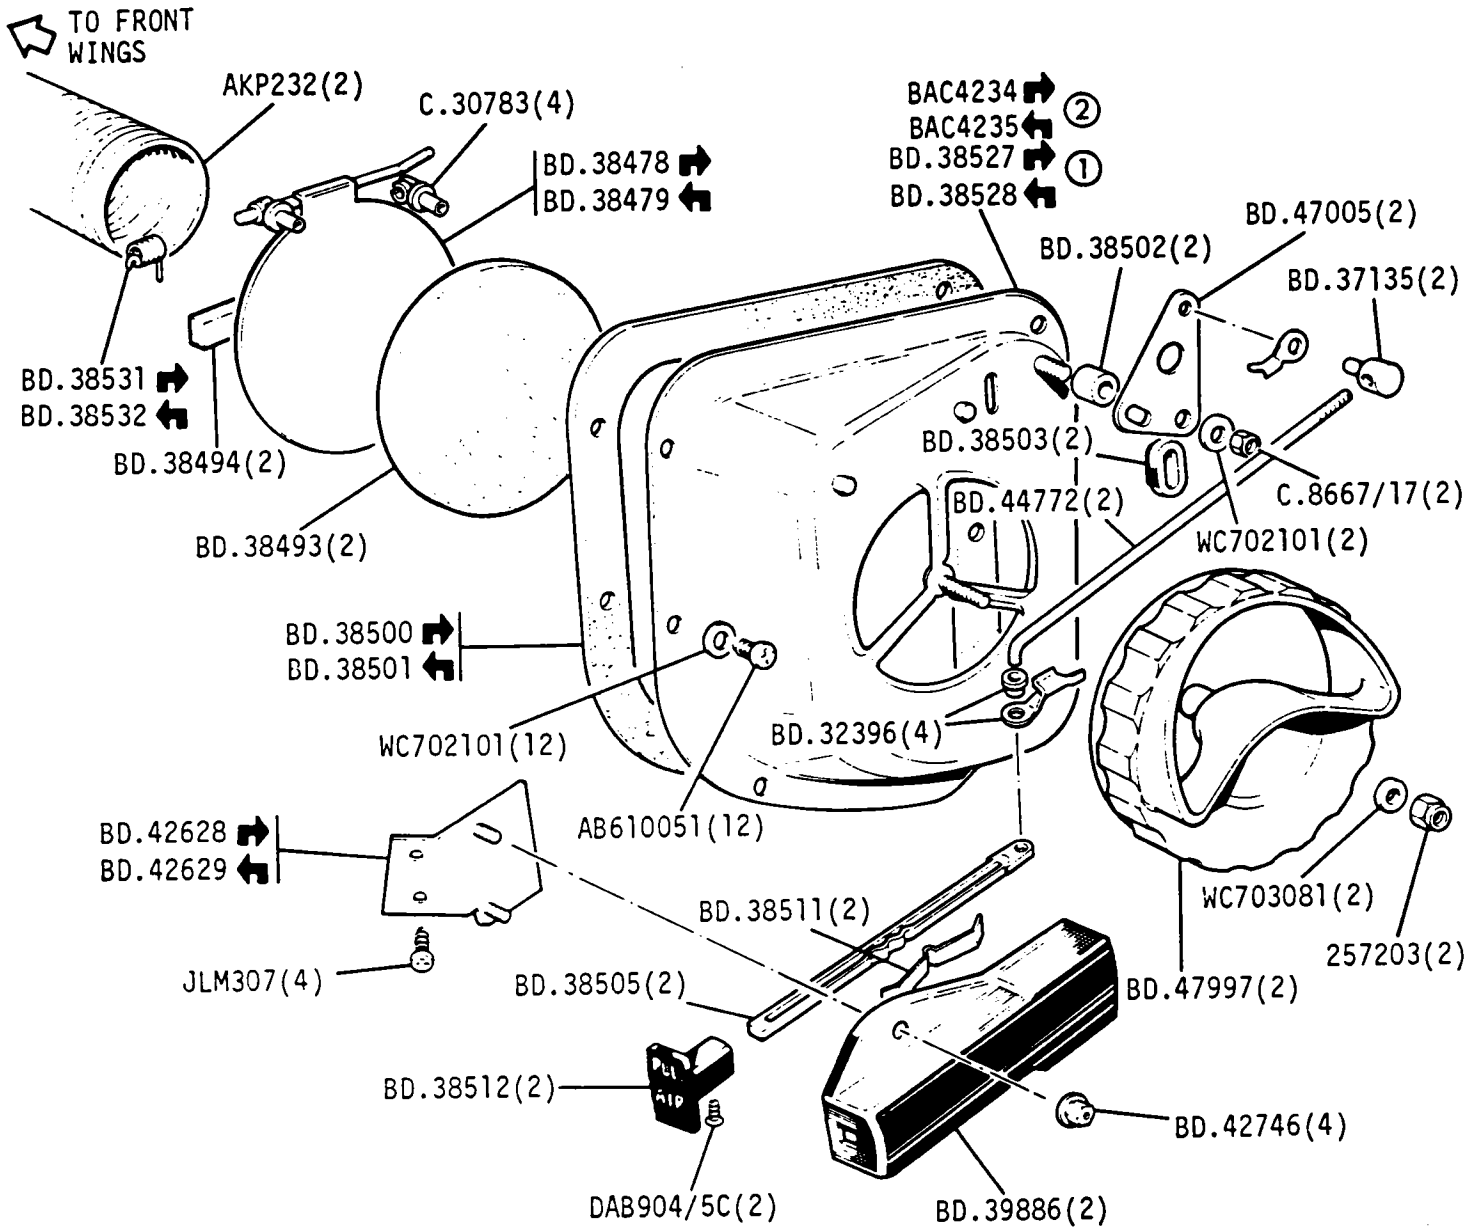

GROUP J
HEATING AND AIR CONDITIONING - fresh air ventilation

VS1760