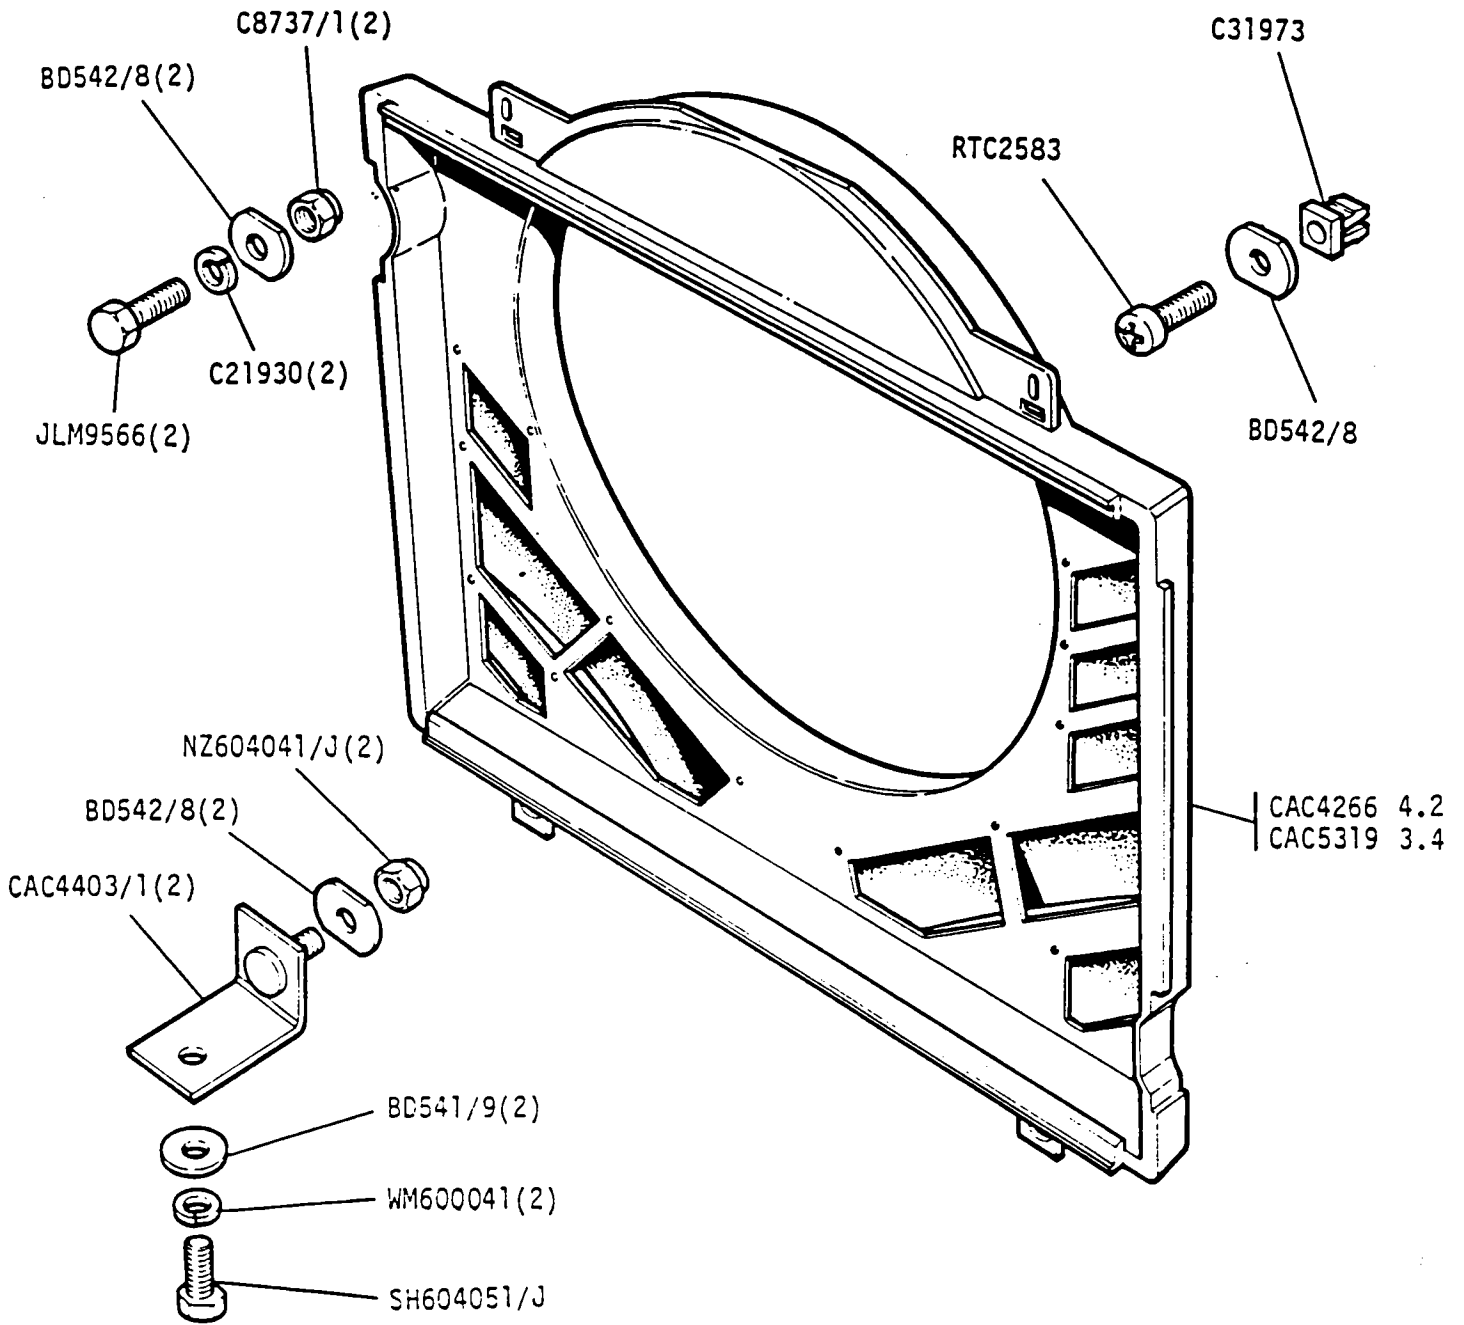

GROUP J
COOLING - Fan Cowl

VS3307

Jaguar XJ6 3.4 and 4.2 and Jaguar Sovereign series 3
Daimler 4.2 and Jaguar Vanden Plas Series 3

2C 02R