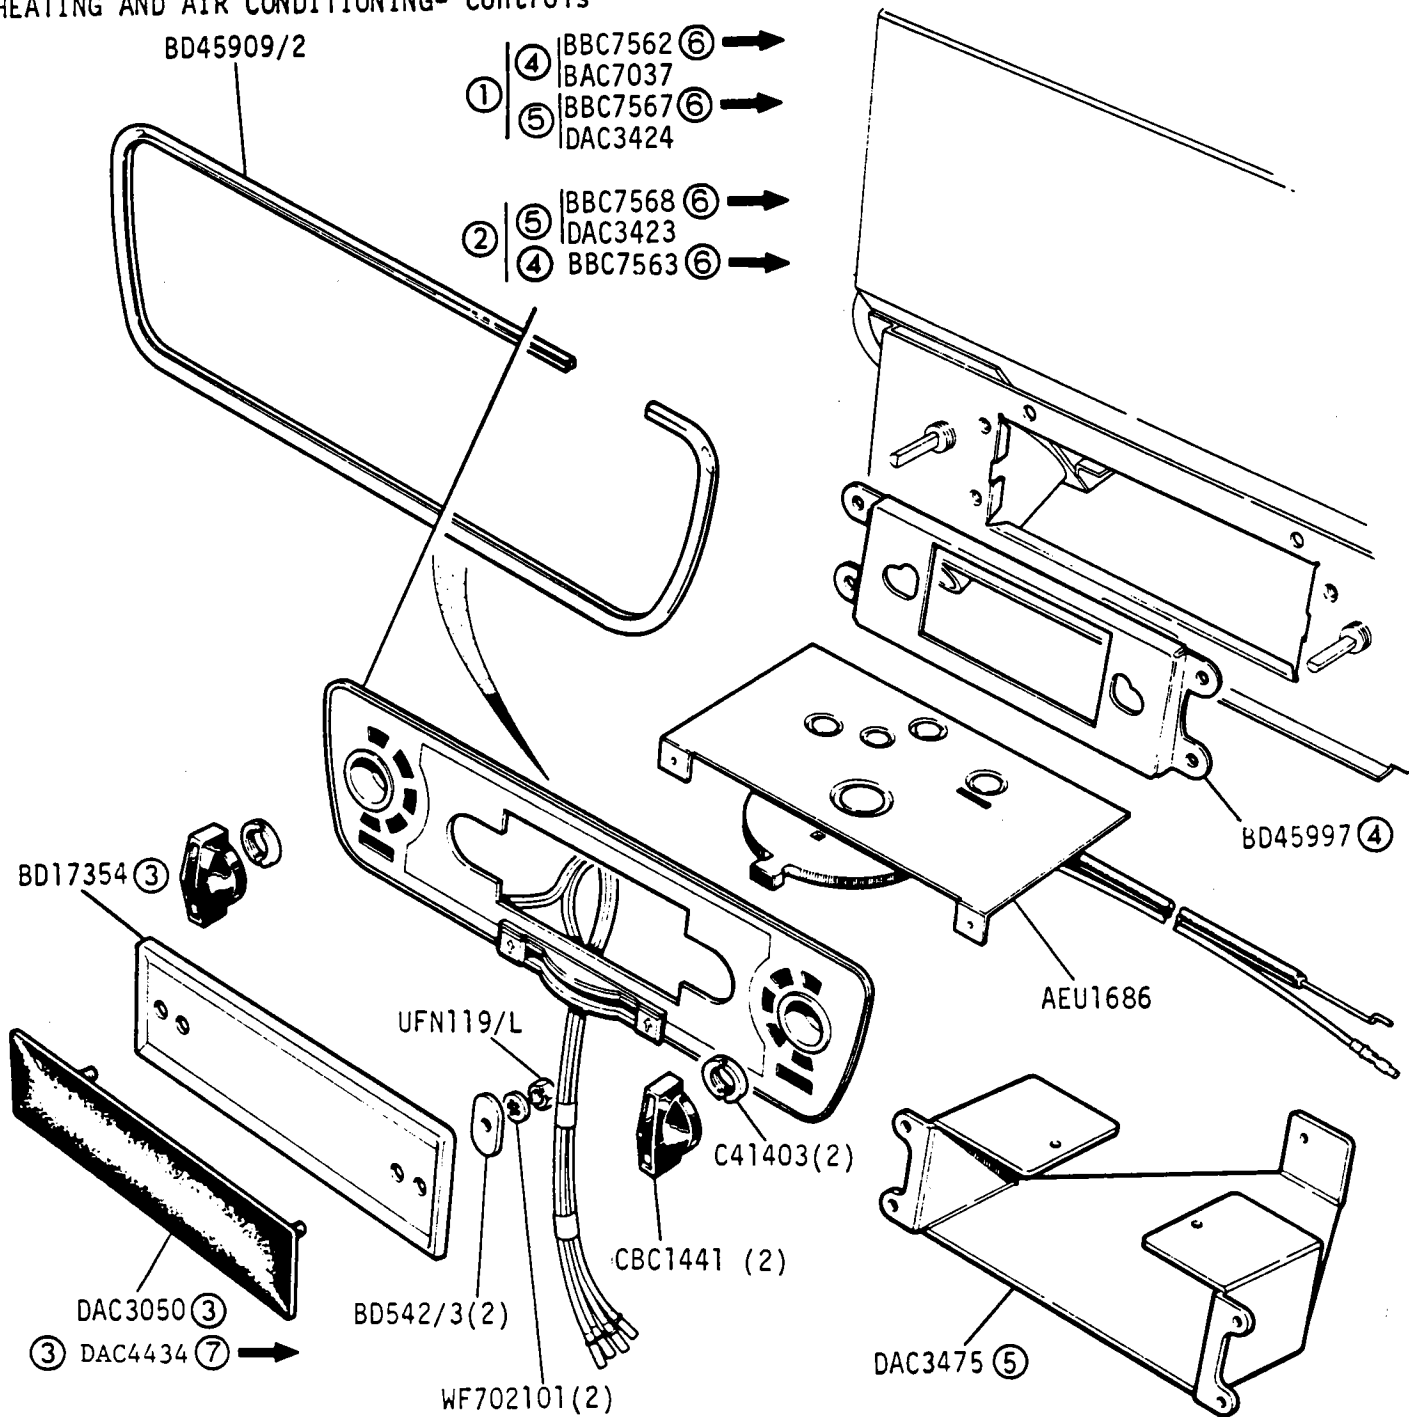

2C 05R

GROUP J
HEATING AND AIR CONDITIONING- Controls

- ① Radio and heater control panel assembly
- ② Radio and A/C control panel assembly
- ③ Required when radio is not fitted
- ④ FITTED WITH CLARION RADIO DAC3373 TYPE 7009A
- ⑤ FITTED WITH CLARION RADIO DAC3716 TYPE 9021 ALL MODEL'S AUSTRALIA
- ⑥ VIN431602
- ⑦ VIN469173