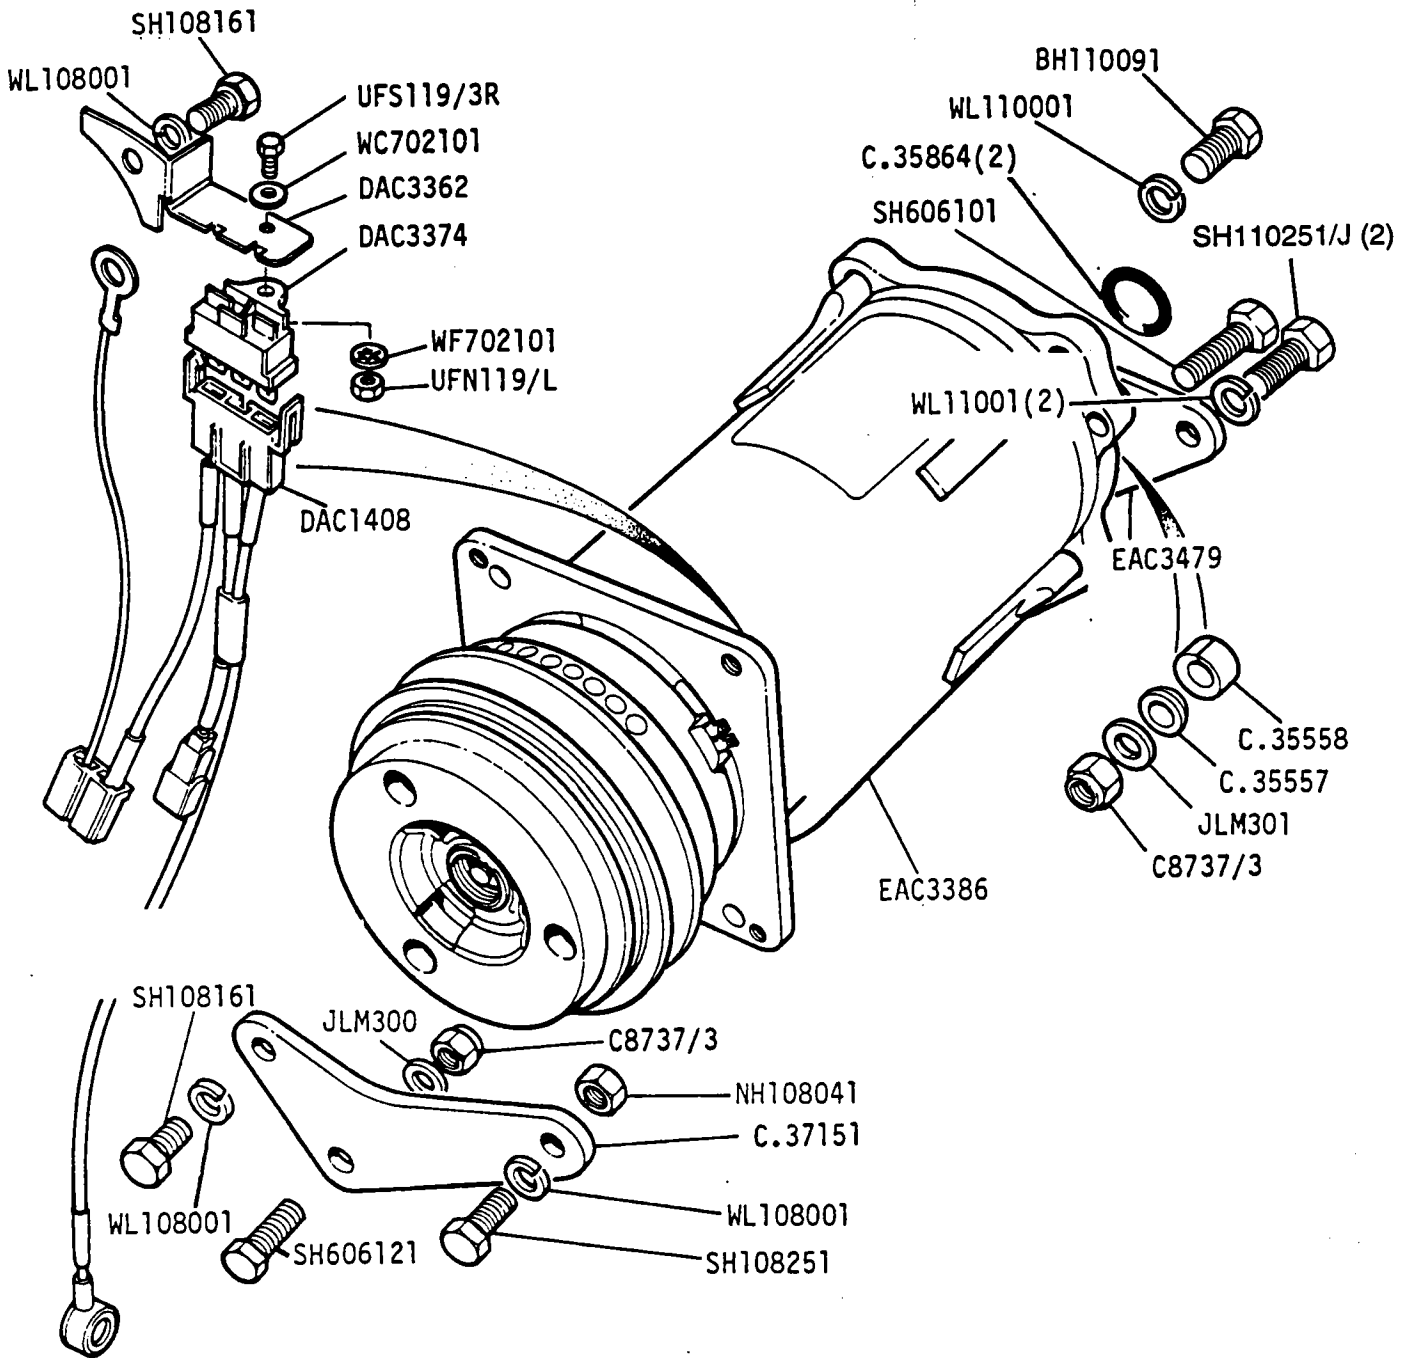

GROUP J
HEATING AND AIR CONDITIONING - compressor and mountings

Jaguar XJ6 3.4 and 4.2 and Jaguar Sovereign 4.2 Series 3
Daimler 4.2 and Jaguar Vanden Plas Series 3

VS1740

2C 16L