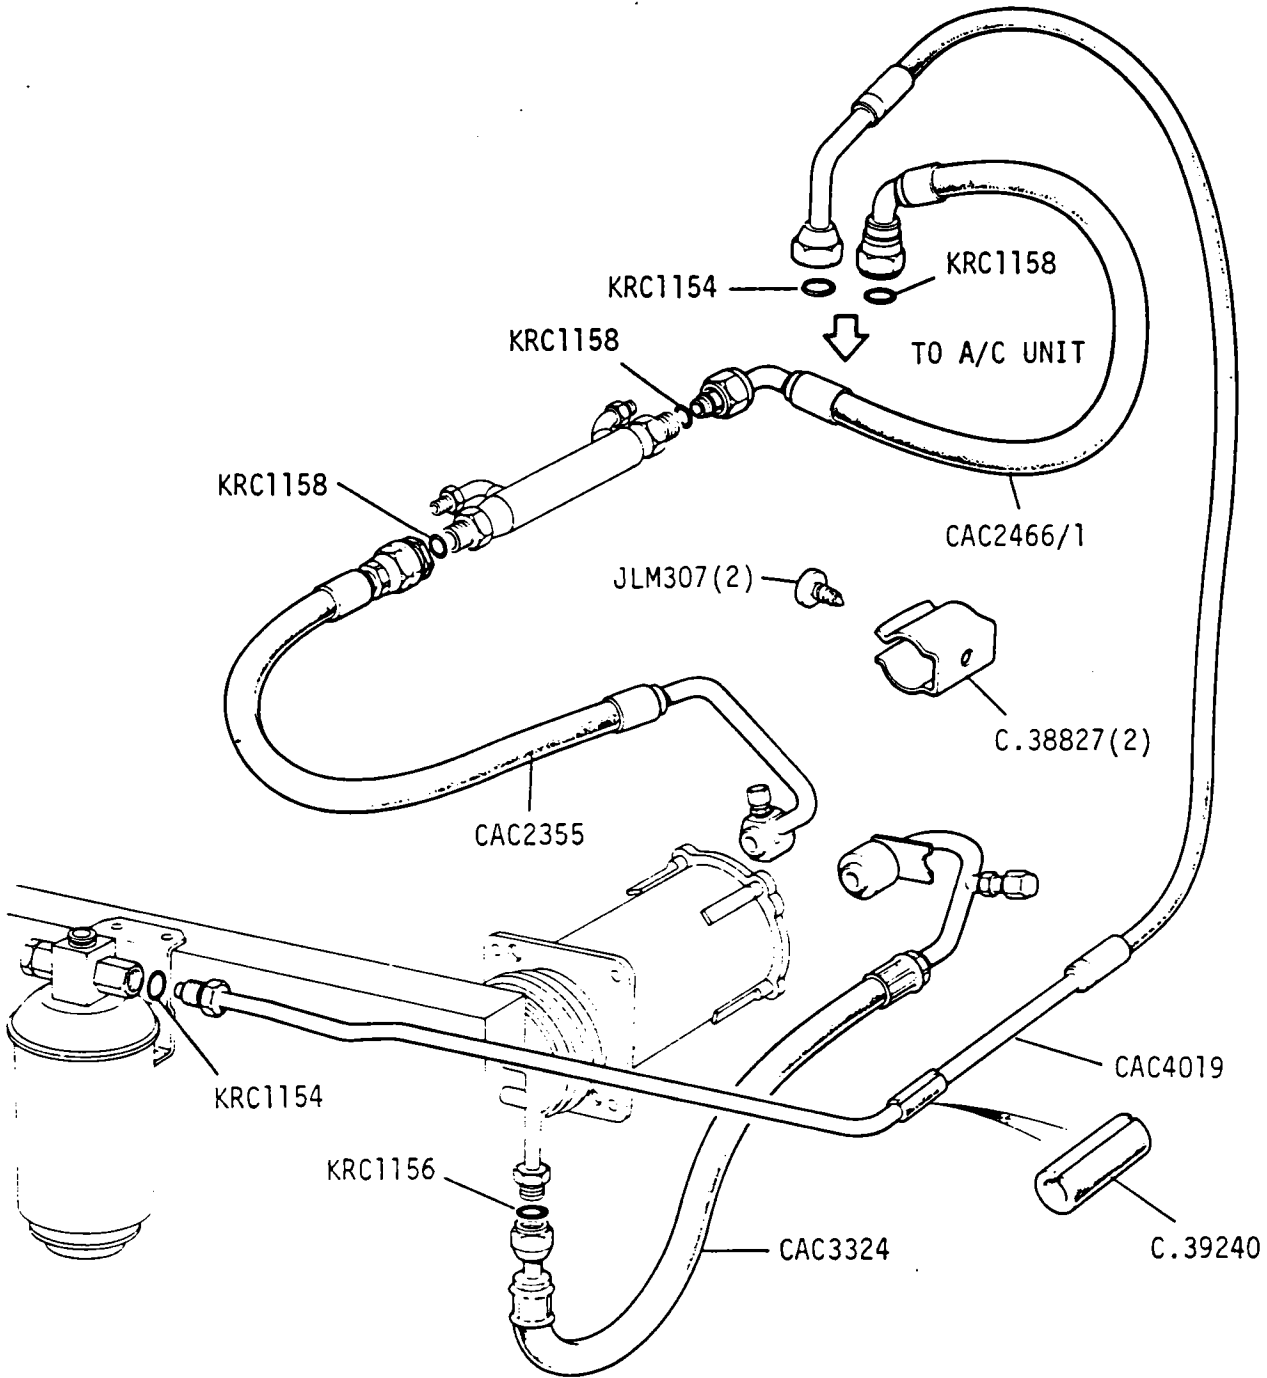

GROUP J
HEATING AND AIR CONDITIONING - refrigerant hoses - 3.4

Jaguar XJ6 3.4 and 4.2 and Jaguar Sovereign 4.2 Series 3
Daimler 4.2 and Jaguar Vanden Plas Series 3

VS1748

2D 02R