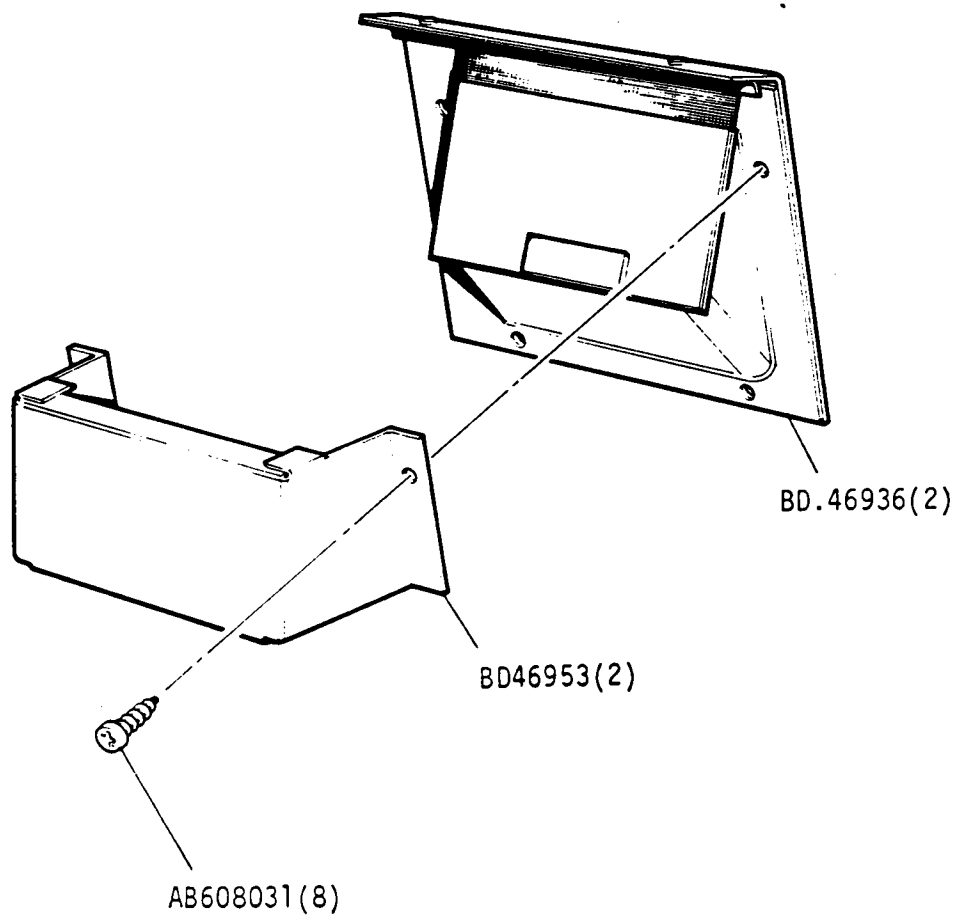

2C 11R

GROUP J
HEATING AND AIR CONDITIONING - Blower Unit - A/C Fitted from VIN No336484

SM5070

Jaguar XJ6 3.4 and 4.2 and Jaguar Sovereign 4.2 series 3
Daimler 4.2 and Jaguar Vanden Plas series 3

2C 12L

GROUP J
HEATING AND AIR CONDITIONING - air extractor - in boot