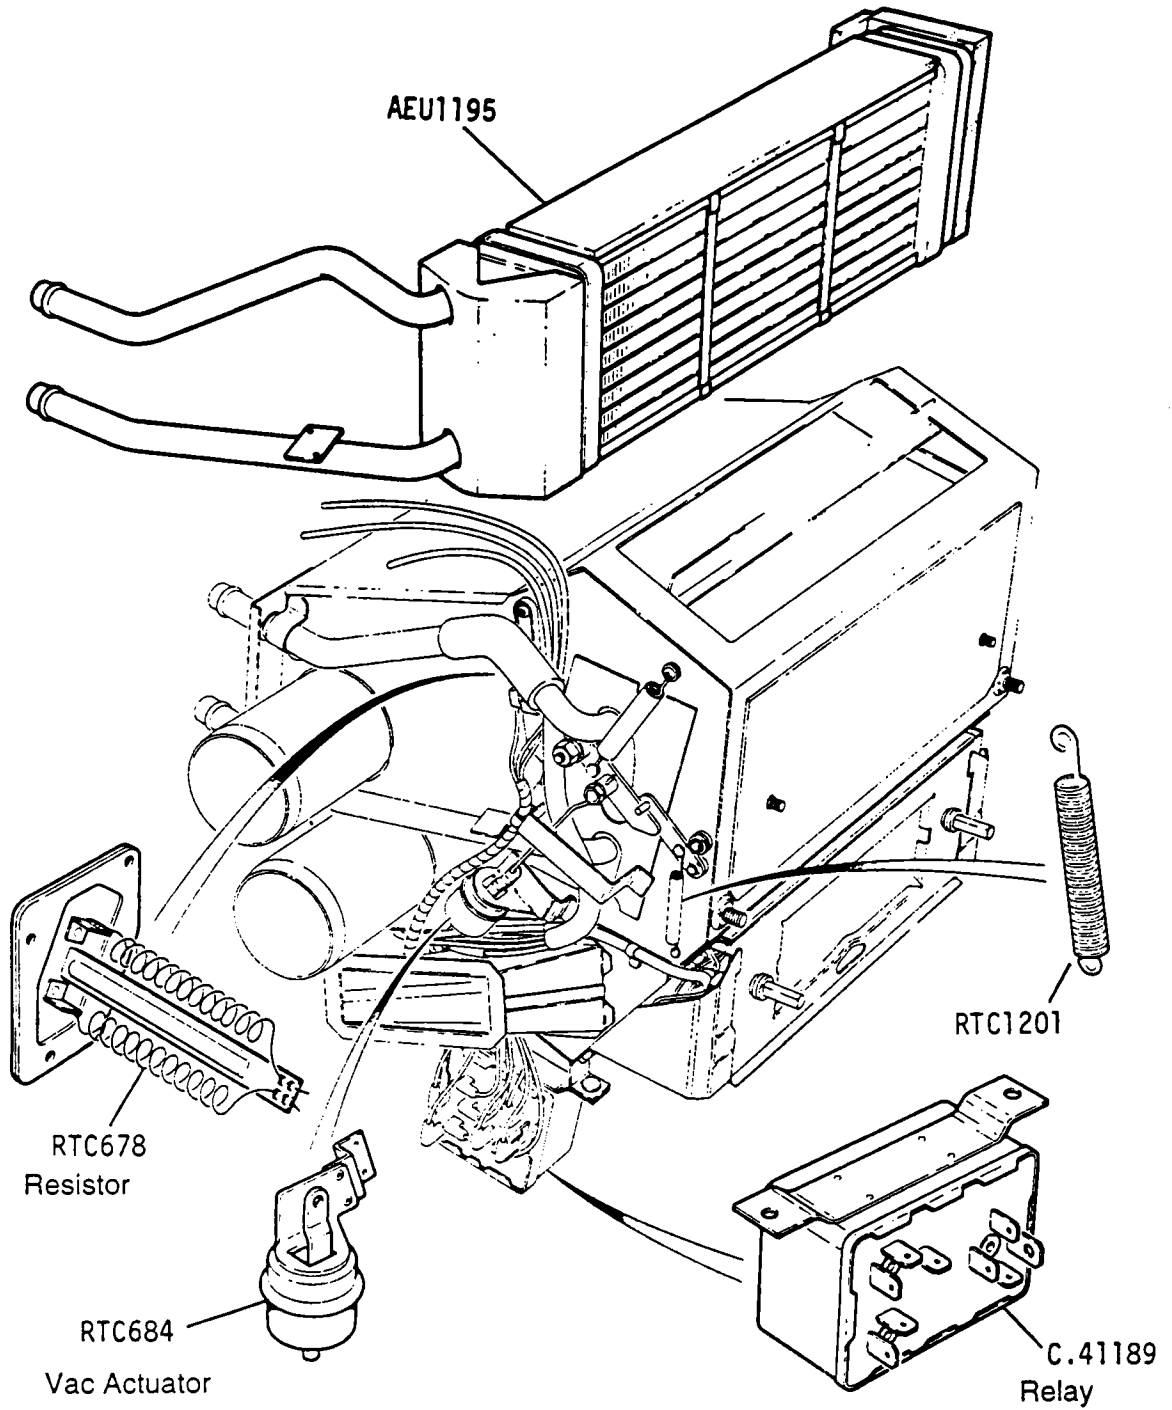

GROUP J
HEATING AND AIR CONDITIONING - heater unit - not A/C

Complete heater assembly CAC2991

VS1671