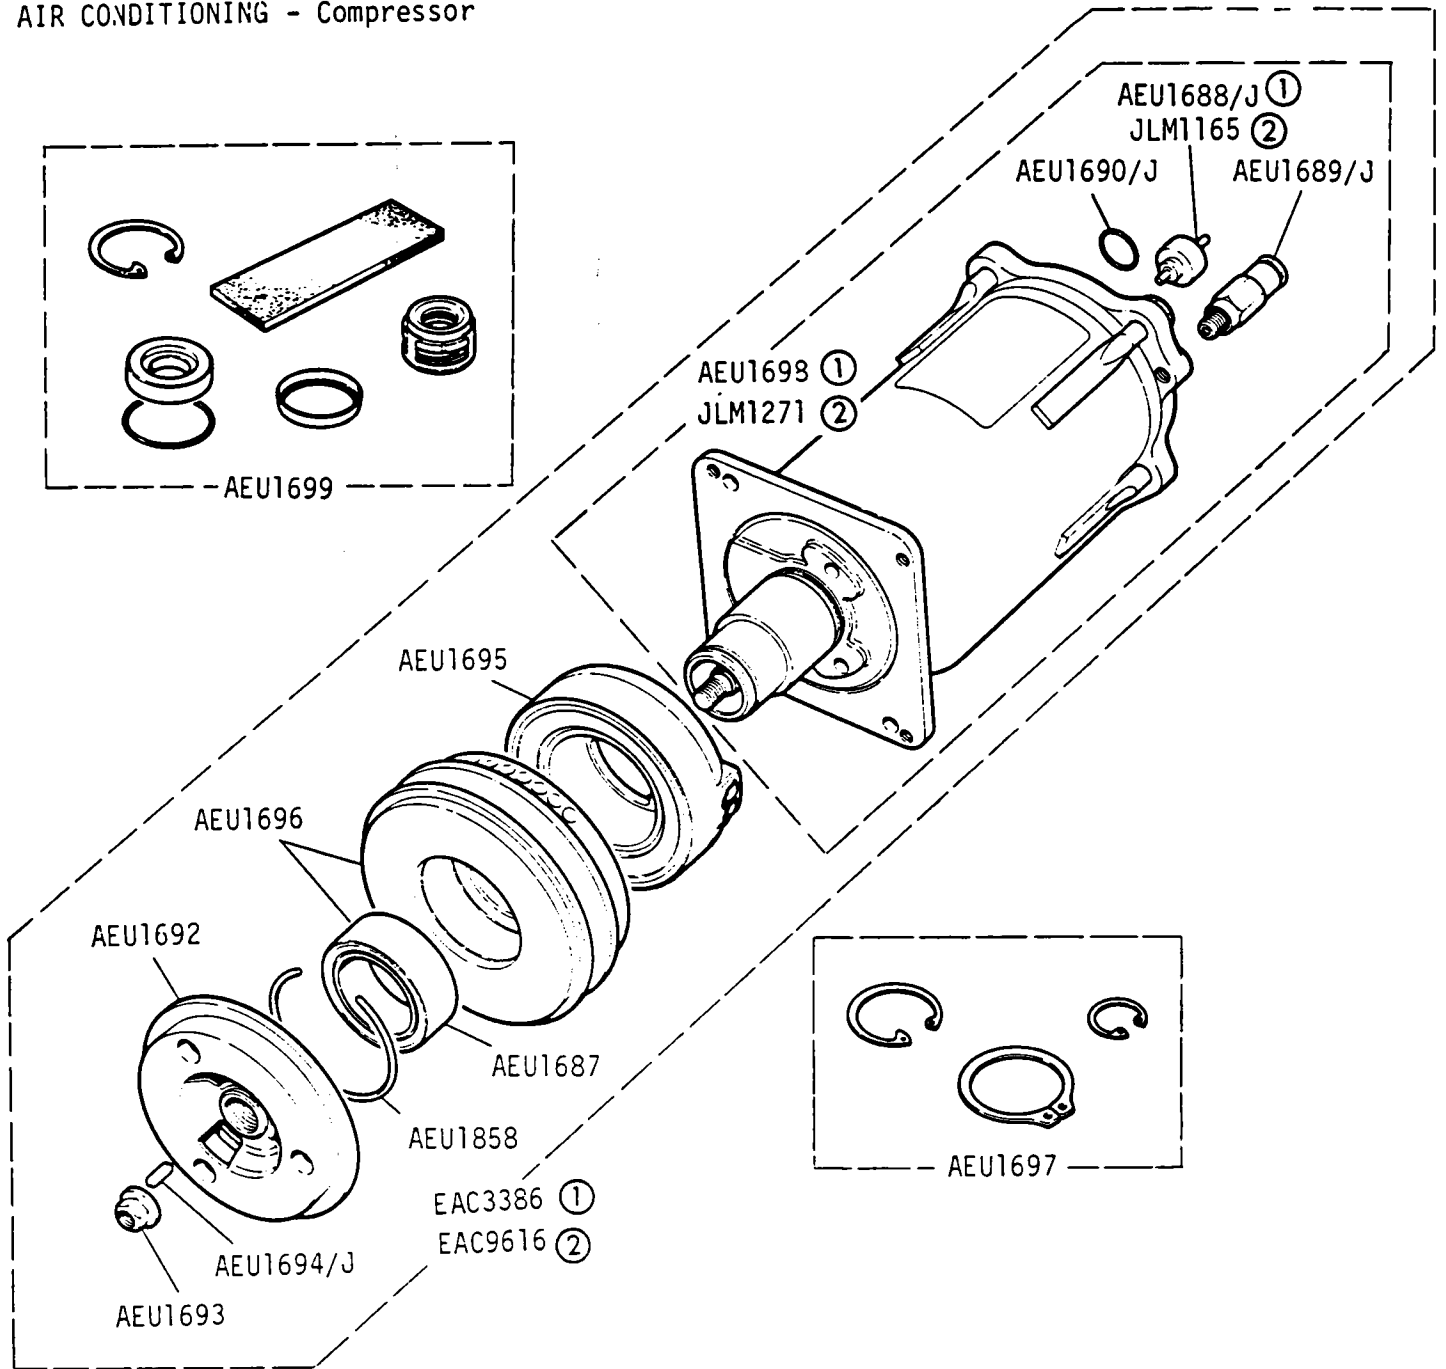

GROUP J
AIR CONDITIONING - Compressor

- ① Up to VIN.471856
- ② From VIN.471857

VS3721

Jaguar XJ6 3.4 and 4.2 and Jaguar Sovereign Series 3
Daimler 4.2 and Jaguar Vanden Plas Series 3

2C 16R