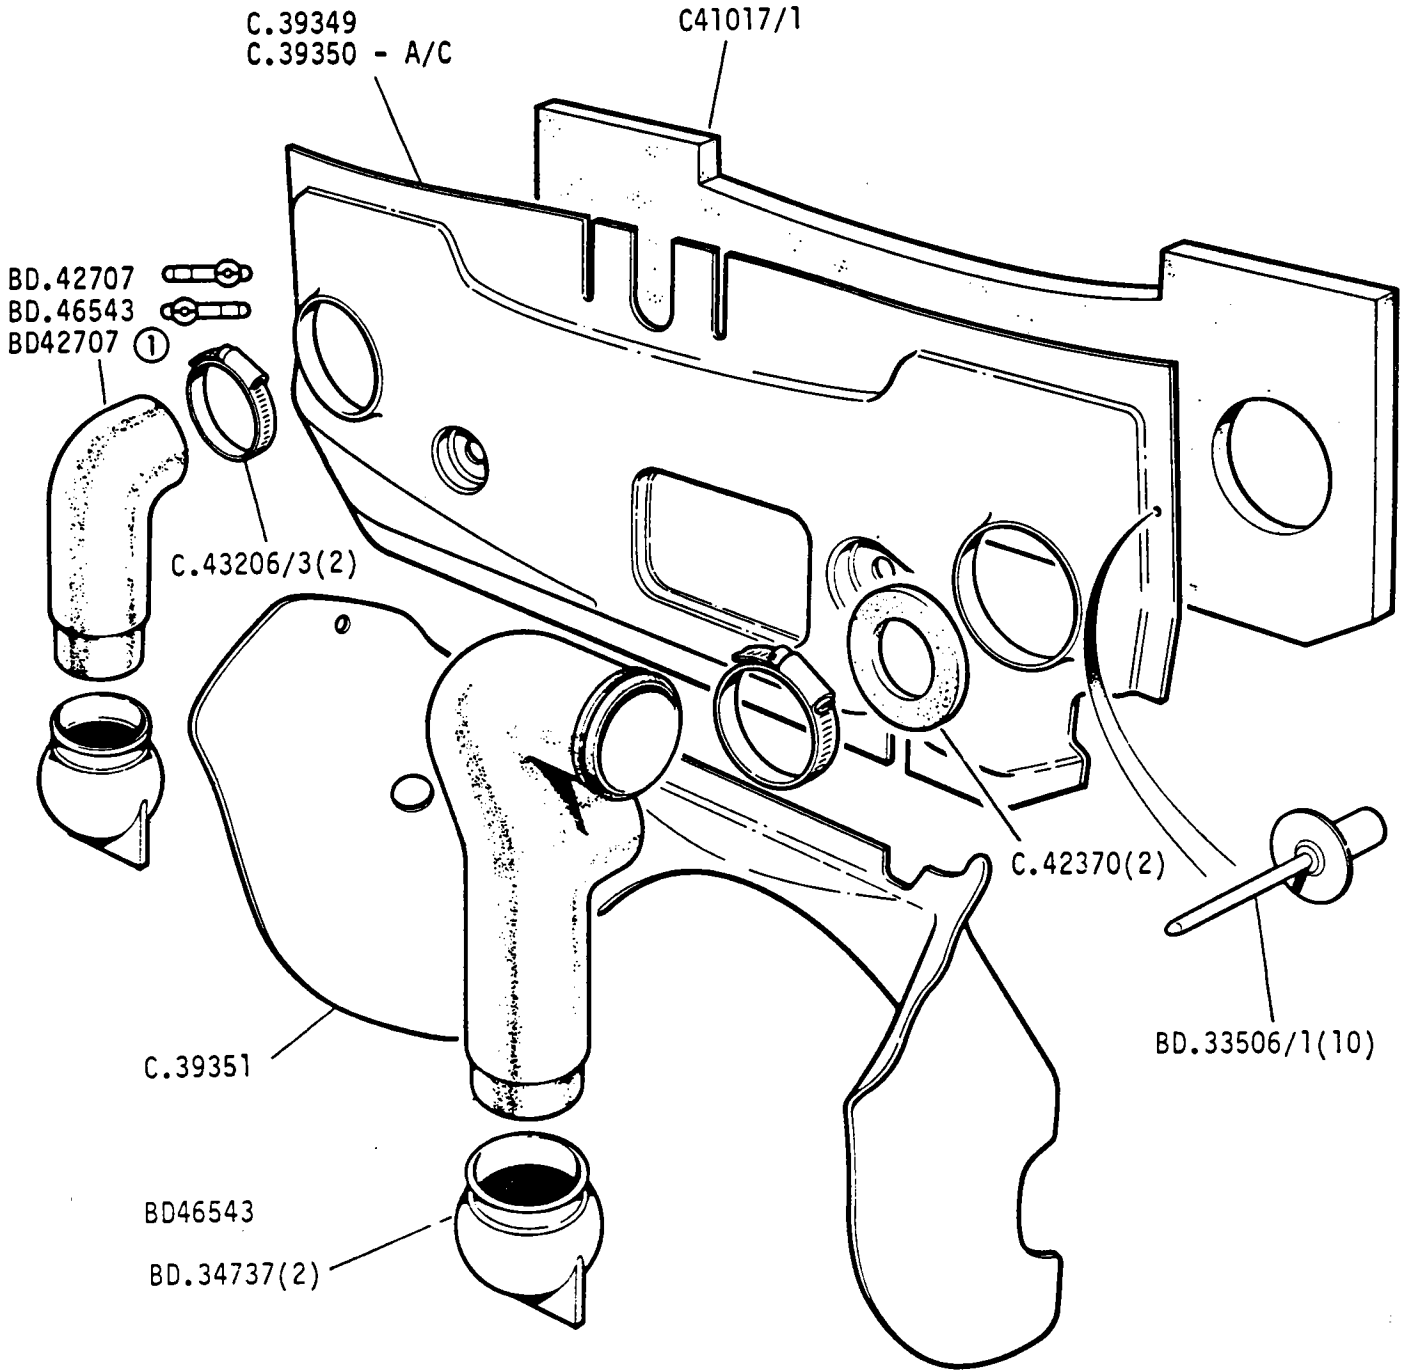

GROUP J
HEATING AND AIR CONDITIONING - plenum drain and bulkhead insulation

① CDN/USA

SM5060

Jaguar XJ6 3.4 and 4.2 and Jaguar Sovereign 4.2 series 3
Daimler 4.2 and Jaguar Vanden Plas series 3

2C 13L