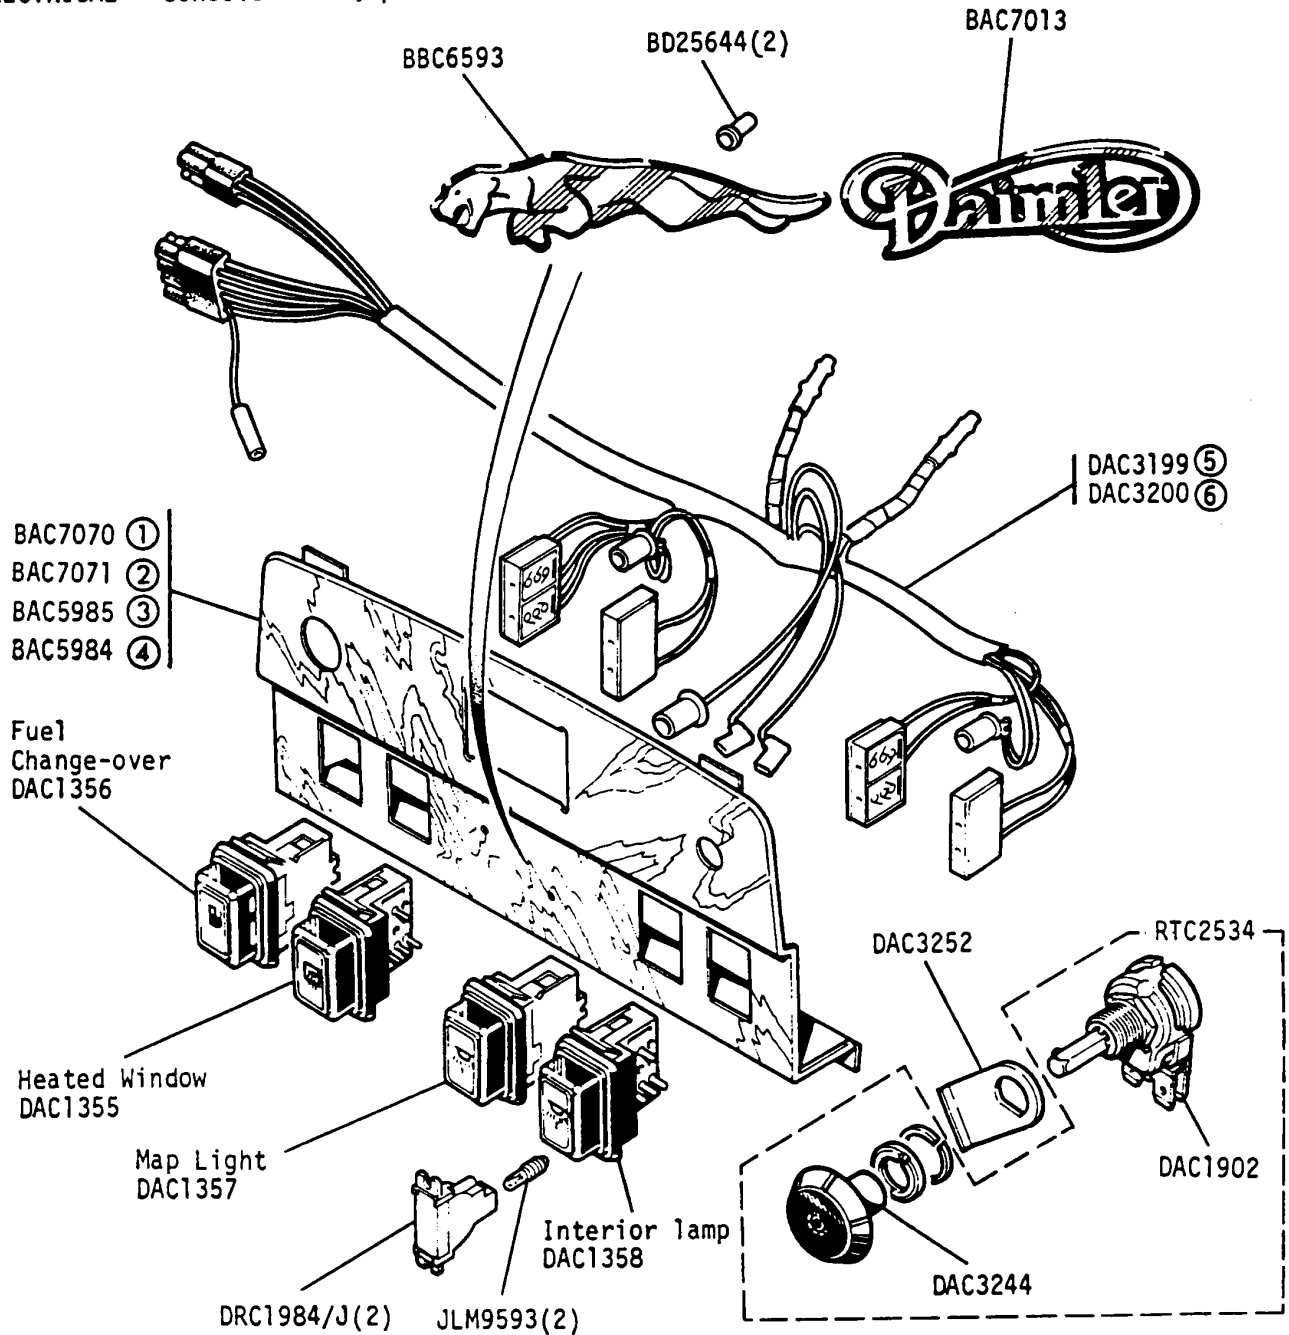

GROUP K  
ELECTRICAL - console facia, panel switches and motifs

① Walnut burr veneer with trip computer	} Daimler	VS3941
② Walnut burr veneer with time clock		
③ Figured walnut veneer with trip computer	} Jaguar	
④ Figured walnut veneer with time clock		
⑤ 4.2 litre only		
⑥ 3.4 litre only		
Jaguar XJ6 3.4 and 4.2 and Jaguar Sovereign 4.2 Series 3		
Daimler 4.2 and Jaguar Vanden Plas Series 3		
		2F 11L