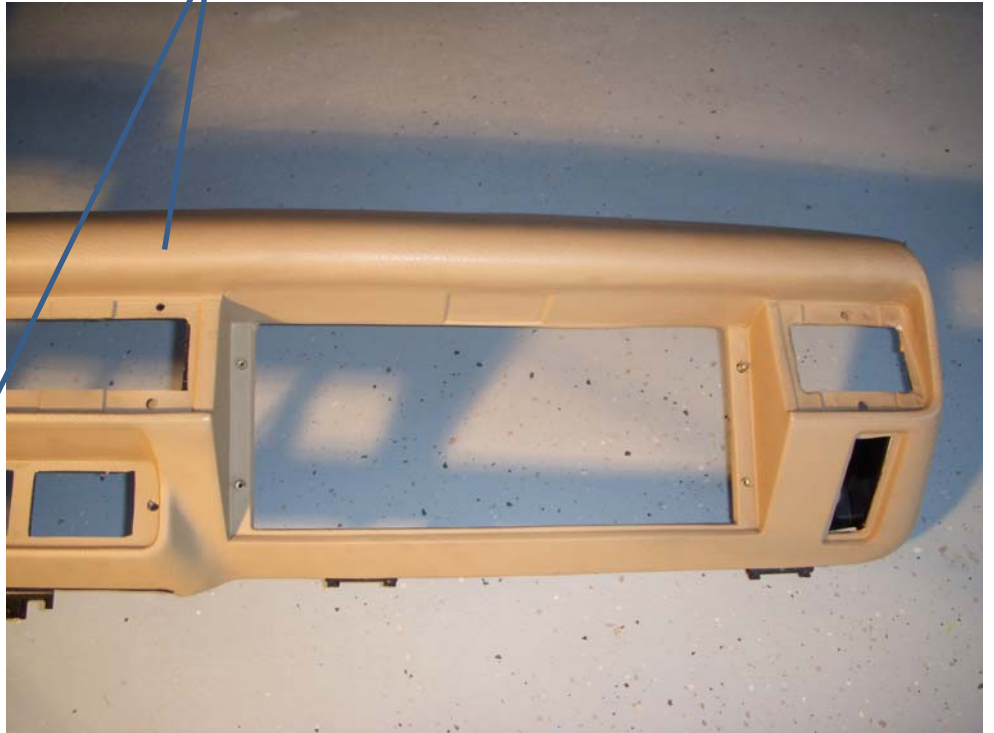

Upper fascia retaining  
tube nut

Brackets holding  
airbag cover

Left bracket holding  
airbag cover

This is the part that holds the wooden plate. It is held by 6 bolts from the back of this part (from the inside on the left, from the front on the right).