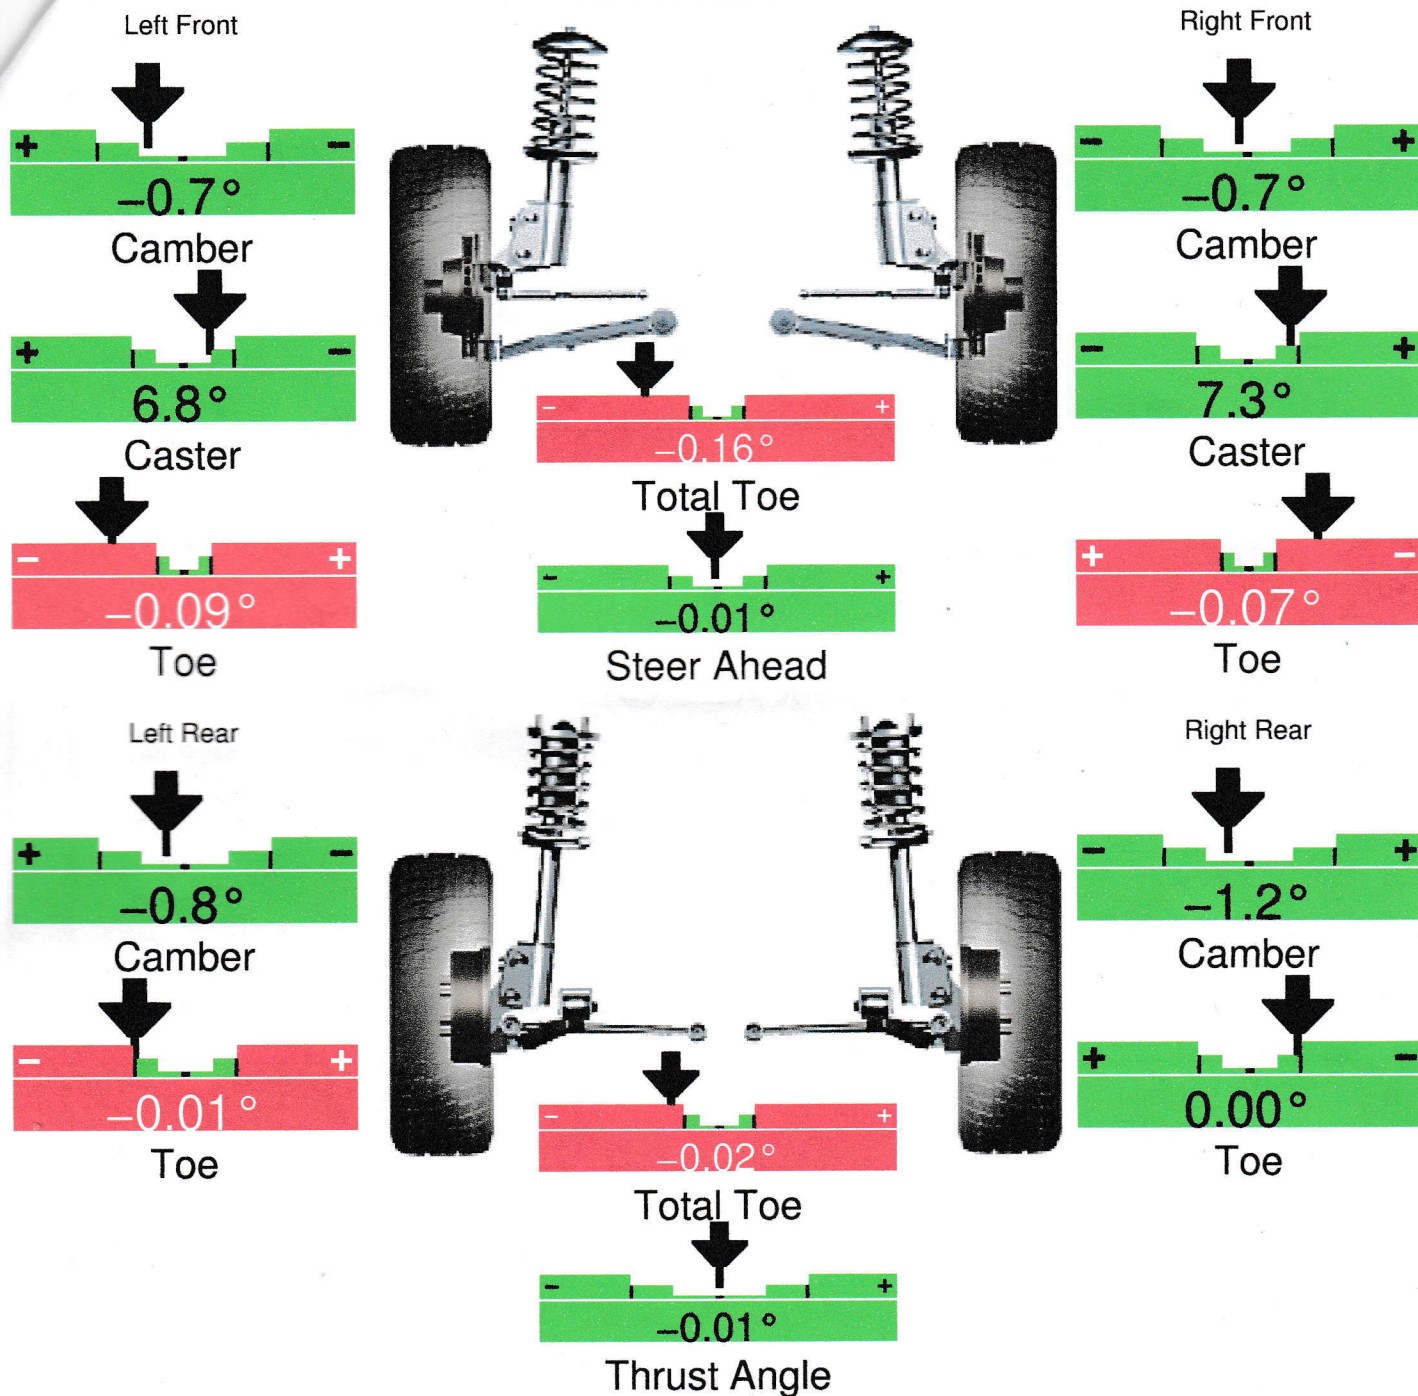

Beyene

Morgan

WNMNF

44435

Date

2018-October-04 02:22p.m.

Jaguar : XK/XKR (1997-2015) : 2010-
Dynamics Pack Option, XKR-S : Right-hand Drive/Japan

Current Measurements

AFTER

Morgan
WNNMF
44435

Date

2018-October-04 02:48p.m.

Jaguar : XK/XKR (1997-2015) : 2010-
Dynamics Pack Option, XKR-S : Right-hand Drive/Japan

Current Measurements