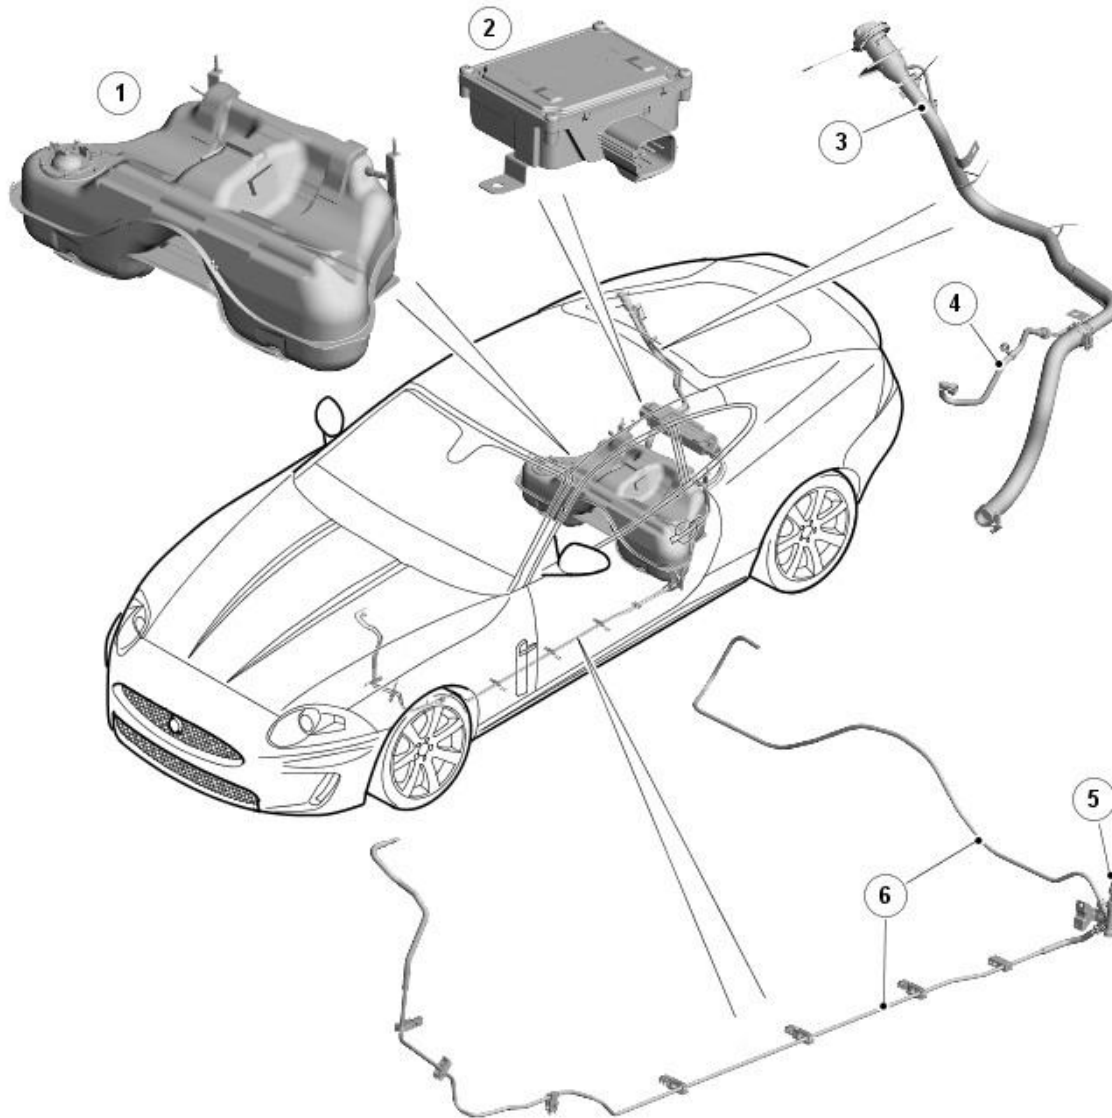

Fuel Tank and Lines - V8 5.0L Petrol/V8 S/C 5.0L Petrol - Fuel Tank and Lines

Description and Operation

COMPONENT LOCATION

E112860

Item	Part Number	Description
1	-	Fuel tank
2	-	FPDM (fuel pump driver module)
3	-	Fuel filler pipe
4	-	Vent pipe
5	-	Fuel LP (low pressure) sensor
6	-	Fuel delivery line