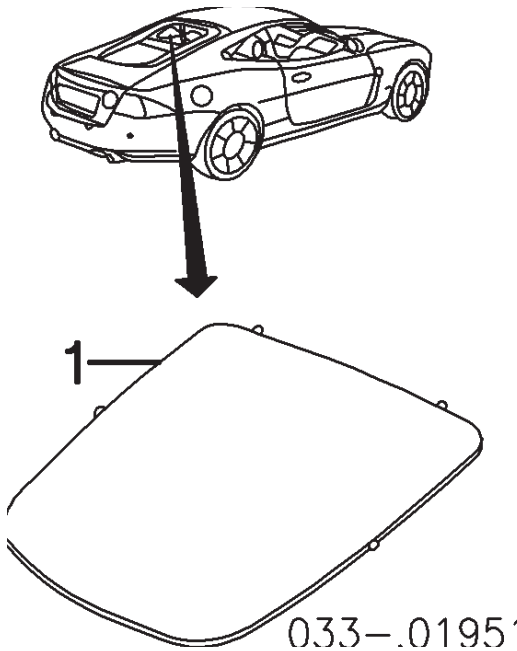

GLASS & PARTS

1 Glass, Liftgate
Jaguar