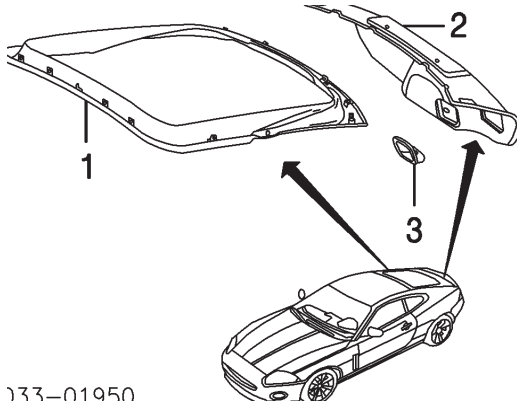

2010 Jaguar XK (none) Convertible

133-01950

R&I Lower Trim Panel

#.5

#Includes R&I/R&R Upper Trim Panel

1 Panel, Upper Trim	07-09	.3	C2P17577AMN	\$117.00
	10	.3	C2P17577PVJ	\$117.00
2 Panel, Lower Trim	#.5		C2P11846	\$173.50
#Includes R&I/R&R Upper Trim Panel				
Channel, Drain			C2P16139	\$70.25
3 Handle, Inside			C2C1539	\$6.80

GLASS & PARTS

1 Glass, Liftgate
Jaguar