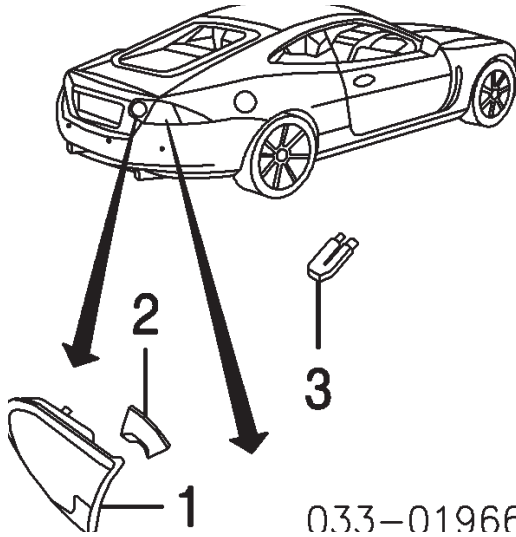

2010 Jaguar XK (none) Convertible

Coupe	C2P15489	\$620.00
Conv	C2P15493	\$715.00

Order by Application

BACK-UP LAMP  
COUPE

R&I Back-Up/Fog Lamp

R	#.3
L	#.3

#w/Lower Trim Panel Removed, Included in R&R Liftgate