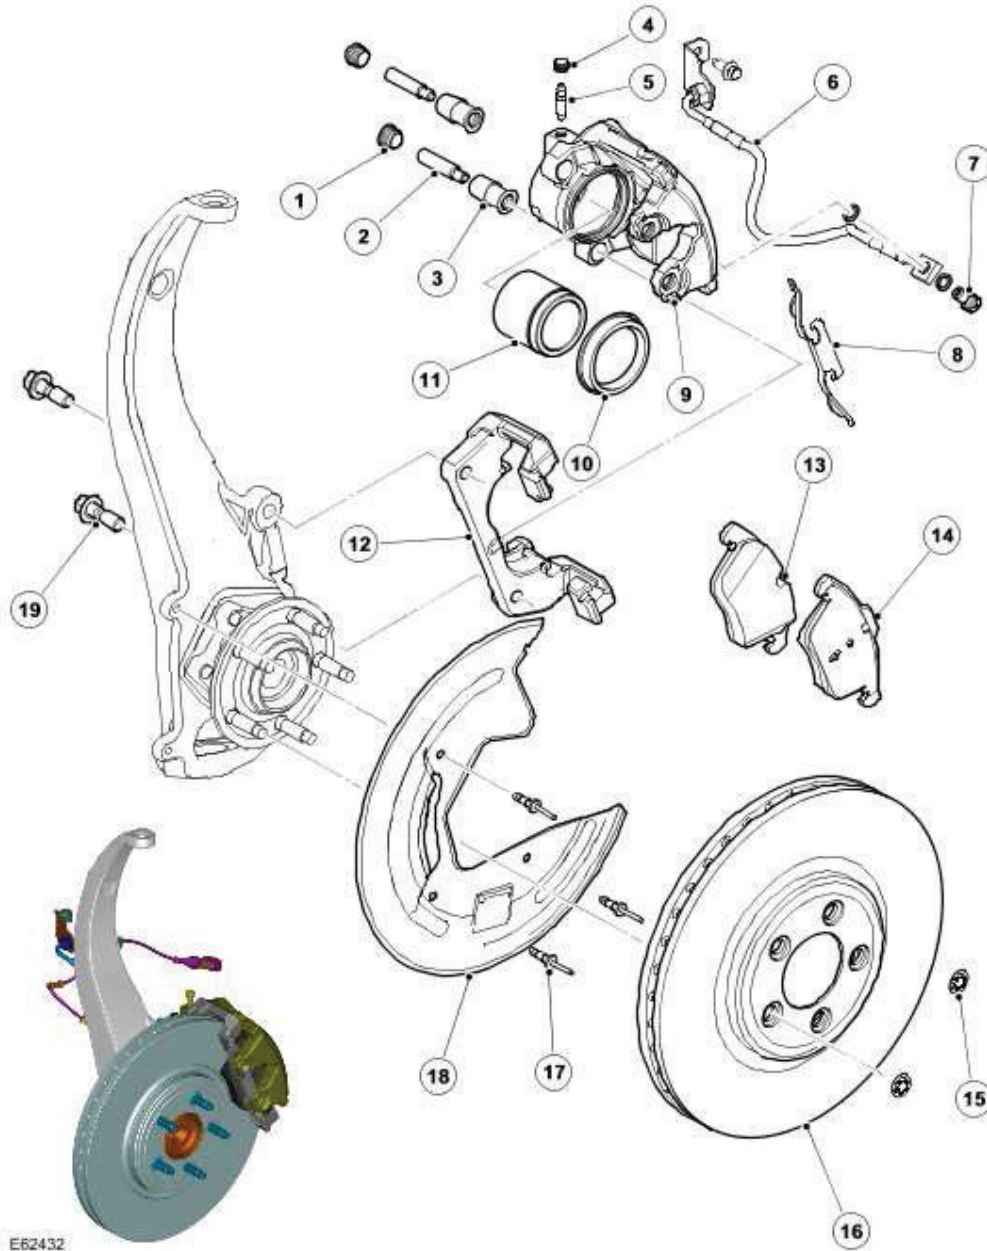

Front Disc Brake

STANDARD BRAKES - COMPONENT LOCATION

Item	Part Number	Description
1		Guide pin dust cover (2 off)